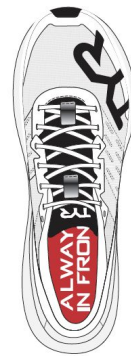

TYR[®]

ALWAYS IN FRONT

**HARDGOODS RUNNING FOOTWEAR
SPRING /SUMMER 25**

3.11.24 V2

TYR RUNNING SHOES

**VALKYRIE ELITE
CARBON**

**VALKYRIE
SPEEDWORKS**

SR-1 TEMPO

RD-1X

VALKYRIE ELITE CARBON RUNNING SHOE

CARBON FIBER PLATE IS SANDWICHED BETWEEN TWO PIECES OF PEBA[®] FOAM

IMPROVED RUNNING EFFICIENCY BY REDUCING ANKLE FLEXION AND IMPROVED STABILITY

LAUNCHPX MIDSOLE FOAM IS MADE WITH 100% PEBA[®] SUPERCritical FOAM

FOR A SECURE FIT

HEEL-TO-TOE
DROP 6MM

**LOCKED DOWN
REINFORCEMENT
PANELING**

**CARBON FIBER
PLATE**

POSITIONED BETWEEN TWO LAYERS OF
PEBAX® FOAM. ENHANCED RUNNING
EFFICIENCY THROUGH INCREASED ANKLE
FLEXION AND IMPROVED STABILITY.