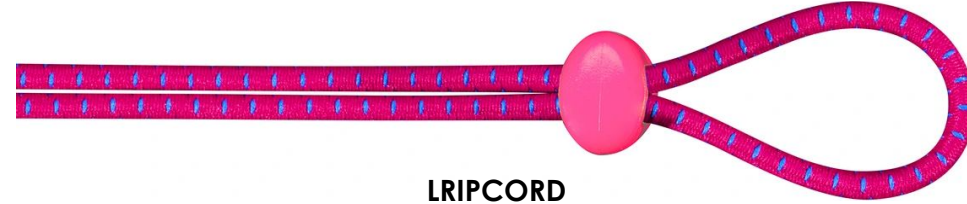

SILICONE MOLDED EAR PLUGS

MSRP: \$8.00

LEARS
101_CLEAR
CARRYOVER

LEARS
420_BLUE
CARRYOVER

FEATURES:

- Helps Prevent Swimmer's Ear
- Allows for Hearing During Use
- Storage Cased Included

BUNGEE CORD STRAP KIT

MSRP: \$8.00

LRIPCORD
001_BLACK
CARRYOVER

LRIPCORD
100_WHITE
CARRYOVER

LRIPCORD
332_MINT
CARRYOVER

LRIPCORD
401_NAVY
CARRYOVER

LRIPCORD
420_BLUE
CARRYOVER

LRIPCORD
642_RED/NAVY
CARRYOVER

LRIPCORD
670_PINK
CARRYOVER

LRIPCORD
693_FL PINK
CARRYOVER

LRIPCORD
960_MULTI
CARRYOVER

FEATURES:

- Fits Any Goggle that Allows for Replacement Straps
- Latex Construction and a Speed Adjust Cord Lock
- Durable Elastic with a Woven Outer Layer