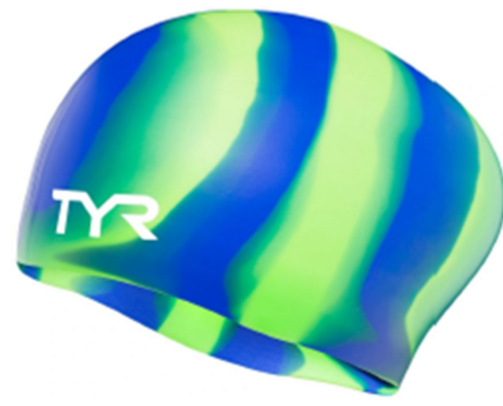

LCSM
310_GREEN/BLUE MULTI
CARRYOVER

FEATURES:

- Hypoallergenic
- 100% Silicone

LCSM
014_BLACK/GREEN
CARRYOVER

LCSM
002_BLACK/RED
CARRYOVER

LCSM
642_RED/NAVY
CARRYOVER

SILICONE LONG HAIR MULTICOLOR ADULT FIT

MSRP: \$20.00

LCSLM
801_ORANGE/PINK
CARRYOVER

LCSLM
310_GREEN/BLUE MULTI
CARRYOVER

LCSLM
547_PURPLE/PINK MULTI
CARRYOVER

FEATURES:

- Hypoallergenic
- 100% Silicone

SILICONE MULTICOLOR YOUTH FIT

MSRP: \$20.00