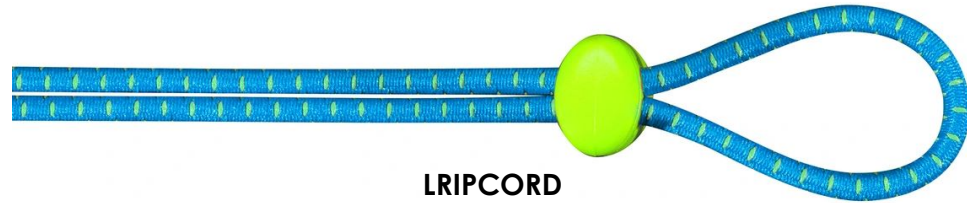

SILICONE MOLDED EAR PLUGS

MSRP: \$8.00

LEARS
101_CLEAR
CARRYOVER

LEARS
420_BLUE
CARRYOVER

FEATURES:

- Helps Prevent Swimmer's Ear
- Allows for Hearing During Use
- Storage Cased Included

BUNGEE CORD STRAP KIT

MSRP: \$8.00

LRIPCORD
001_BLACK
CARRYOVER

LRIPCORD
100_WHITE
CARRYOVER

LRIPCORD
332_MINT
CARRYOVER

LRIPCORD
401_NAVY
CARRYOVER

LRIPCORD
420_BLUE
CARRYOVER

LRIPCORD
642_RED/NAVY
CARRYOVER

LRIPCORD
670_PINK
CARRYOVER