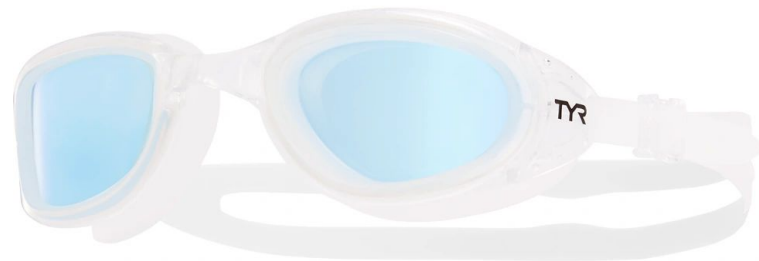

NON-MIRRORED

LG SPL2NM
420_BLUE
CARRYOVER