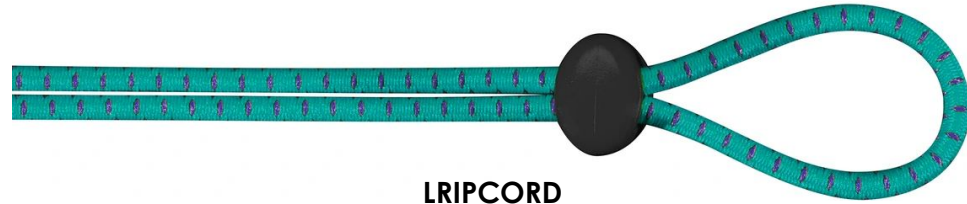

LRIPCORD
332_MINT
CARRYOVER