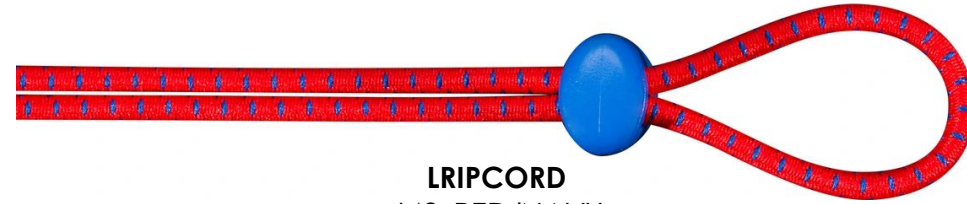

SILICONE MOLDED EAR PLUGS

MSRP: \$8.00

LEARS
101_CLEAR
CARRYOVER

LEARS
420_BLUE
CARRYOVER

FEATURES:

- Helps Prevent Swimmer's Ear
- Allows for Hearing During Use
- Storage Cased Included

BUNGEE CORD STRAP KIT

MSRP: \$8.00

LRIPCORD
001_BLACK
CARRYOVER

LRIPCORD
100_WHITE
CARRYOVER

LRIPCORD
332_MINT
CARRYOVER

LRIPCORD
401_NAVY
CARRYOVER

LRIPCORD
420_BLUE
CARRYOVER

LRIPCORD
642_RED/NAVY
CARRYOVER

LRIPCORD
670_PINK
CARRYOVER