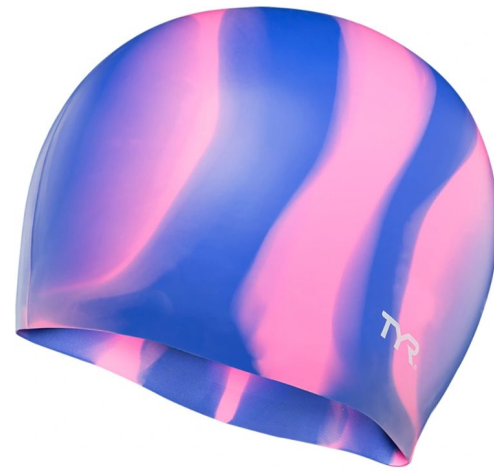

LCSM
547_PURPLE/PINK MULTI
CARRYOVER