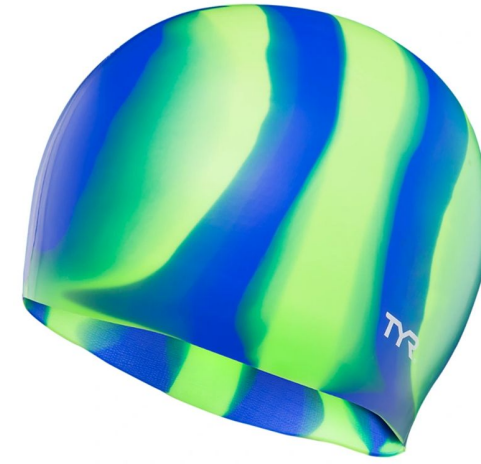

LCSJRL
001_BLACK
CARRYOVER

FEATURES:

- Provides a Snag-Free Fit
- Custom Fit for More Hair
- Hypoallergenic
- 100% Silicone

LCSM
801_ORANGE/PINK
CARRYOVER

LCSM
547_PURPLE/PINK MULTI
CARRYOVER

LCSM
420_BLUE/MULTI
CARRYOVER