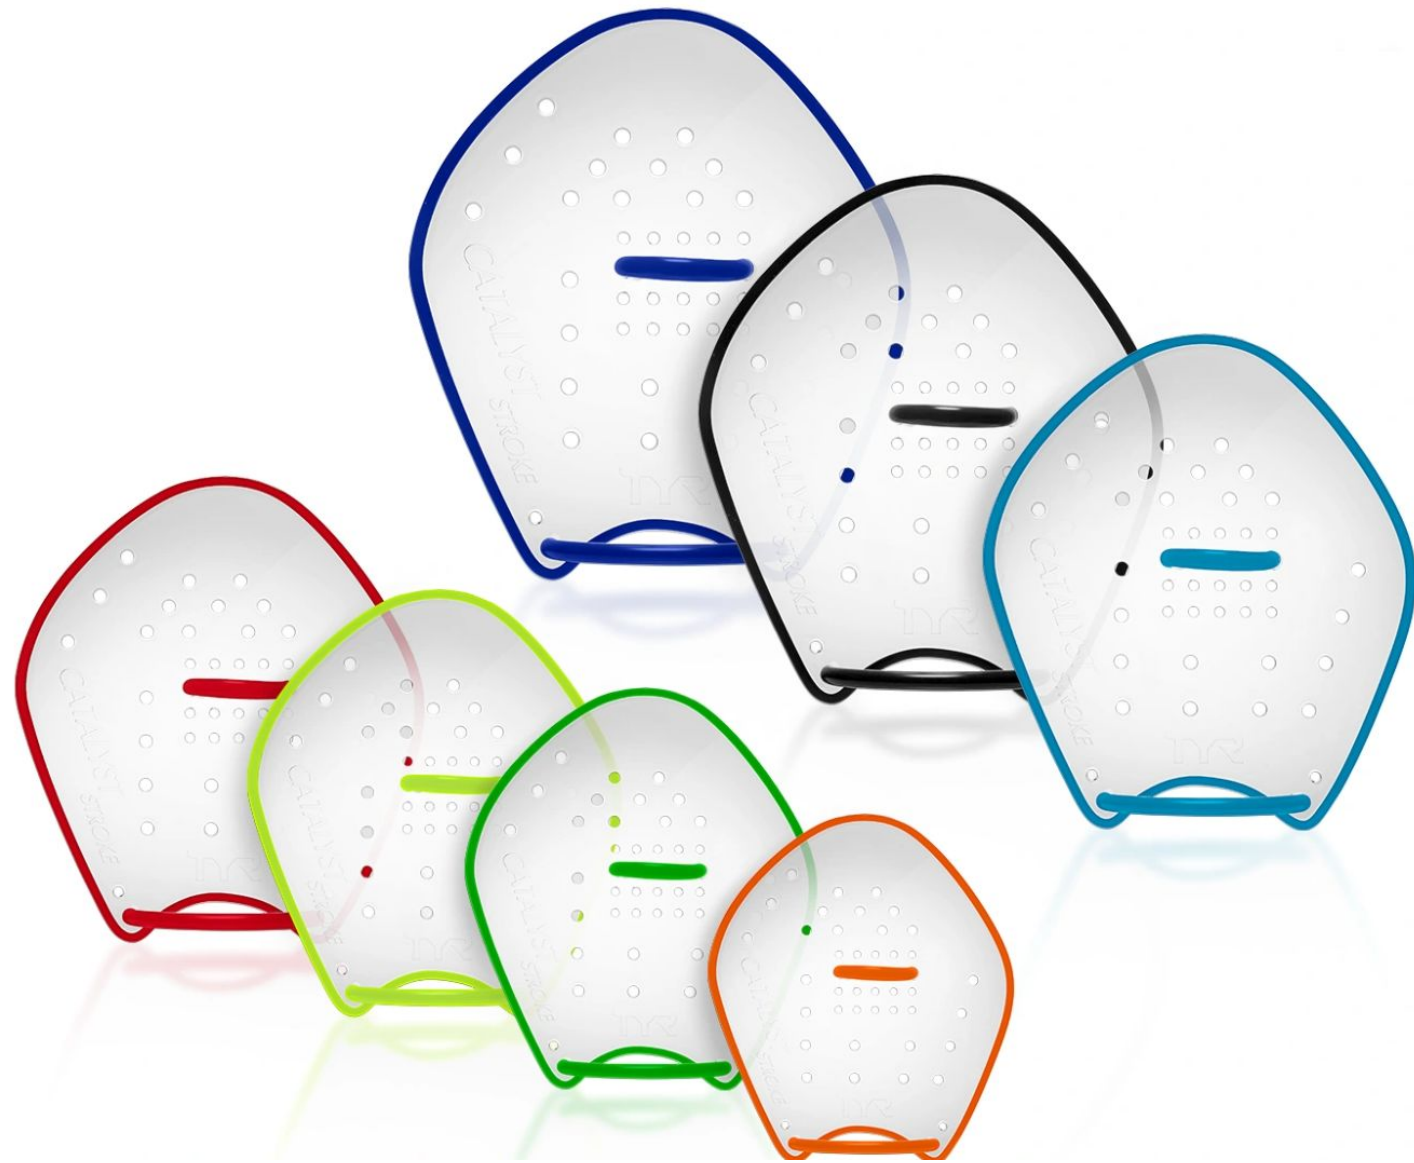

CATALYST STROKE TRAINING PADDLES

MSRP: $34.99

LCATSTK
CARRYOVER

FEATURES:

- Builds Upper Body Strength and Improves Stroke Technique
- 7 Sizes with Gridded Lacing Options Allow for the Greatest Range of Resistance
- Clear Construction Helps Athletes to Better Assess Proper Hand Positioning
- Durable K-Resin® Construction with Silicone Straps
- Patent Pending

SIZES:

- XXS | XS | S | M | L | XL | XXL
- XXS (ORANGE) 6.1" x 5.2"
- XS (GREEN) 7" x 6"
- S (YELLOW) 7.9" x 6.9"
- M (RED) 8.8" x 7.5"
- L (BLUE) 8" x 9.4"
- XL (BLACK) 9.7" x 8.9"
- XXL (NAVY) 10.5" x 9"