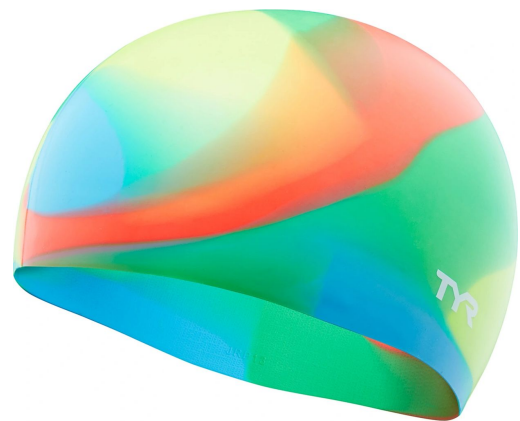

LCSJRTD
465_BLUE/YELLOW/GREEN/ORANGE
CARRYOVER