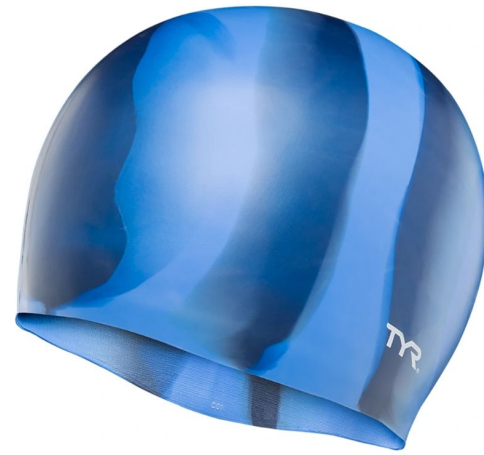

LCSJRL
001_BLACK
CARRYOVER

FEATURES:

- Provides a Snag-Free Fit
- Custom Fit for More Hair
- Hypoallergenic
- 100% Silicone

LCSM
801_ORANGE/PINK
CARRYOVER

LCSM
547_PURPLE/PINK MULTI
CARRYOVER

LCSM
420_BLUE/MULTI
CARRYOVER