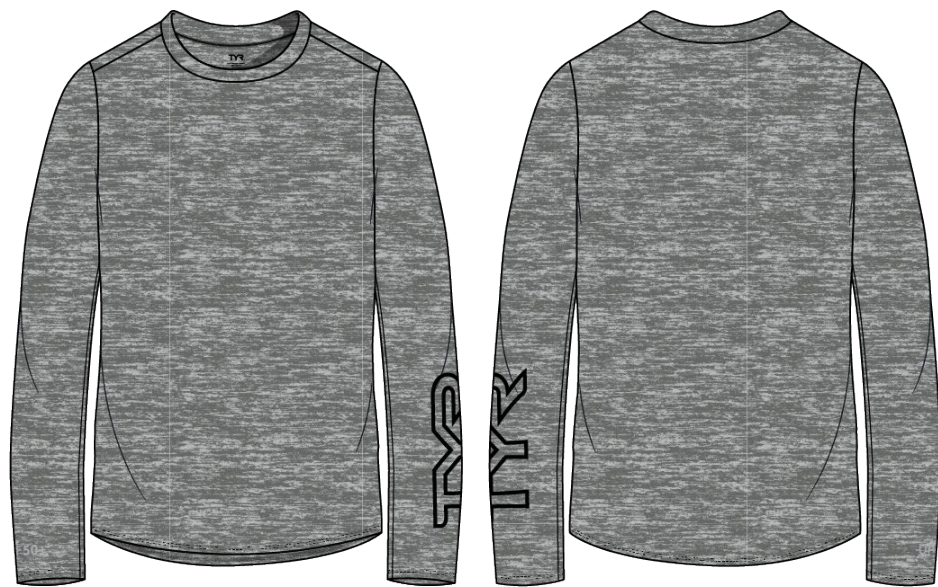

TCHA7Y
401 NAVY
CARRYOVER

TCHA7Y
001 BLACK
CARRYOVER

OUTER FABRIC: 100% SANDED POLYESTER

- **ACCELERATED DRY TIME**

WEIGHT: 120 GSM

LINER FABRIC: 92% POLYESTER 8% SPANDEX

FEATURES:

- ENGINEERED FOR CASUAL AND ACTIVE USE
- ELASTIC COMFORT WAISTBAND
- 6 3/4" INSEAM
- COMFORT LINER FOR RELAXED SUPPORT
- PATCH POCKET WITH VELCRO CLOSURE
- ADJUSTABLE LOGO DRAWCORD
- EMBROIDERED LOGO

TYR SUNDEFENSE LONG SLEEVE SHIRT

MSRP: \$24.99

SIZE: XS-XL

TSKLS7Y
401 NAVY
CARRYOVER

TSKLS7Y
100 WHITE
CARRYOVER

TSKLS7Y
920 IRON HEATHER
CARRYOVER

FABRIC: 90% POLYESTER 10% SPANDEX

- UPF 50+ UV PROTECTION
- LIGHTWEIGHT & BREATHABLE
- QUICK DRY
- MOISTURE WICKING