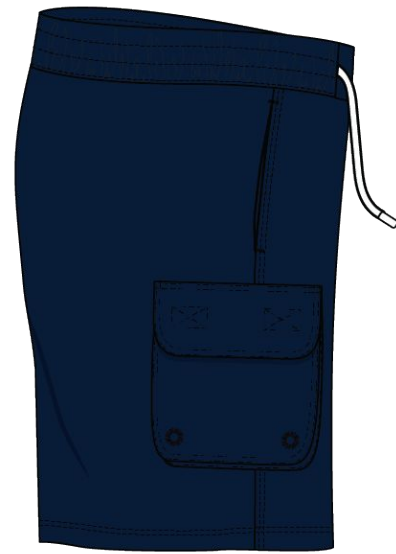

- 300+ HOURS OF PERFORMANCE
- 100% CHLORINE PROOF
- 100% COLORFAST
- UPF 50+ TECHNOLOGY

WEIGHT: 230 GSM

LINER FABRIC: 100% POLYESTER

FEATURES:

- THICK AND SECURE STRAPS
- MODERATE CUT LEG
- FULLY LINED WITH ANTIMICROBIAL LINING
- EMBROIDERED LOGO

MSRP: \$24.99

SIZE: XS-XL

SBJAM7Y
001 BLACK
CARRYOVER

SBJAM7Y
401 NAVY
CARRYOVER

DURAFAST ELITE FABRIC: 94% POLYESTER, 6% SPANDEX

- 300+ HOURS OF PERFORMANCE
- 100% CHLORINE PROOF
- 100% COLORFAST
- UPF 50+ TECHNOLOGY

WEIGHT: 230 GSM

LINER FABRIC: 100% POLYESTER

FEATURES:

- FULLY LINED WITH ANTIMICROBIAL LINING
- CLASSIC CUT CUP
- ADJUSTABLE DRAWCORD AT WAIST
- EMBROIDERED LOGO

TYR CHALLENGER-X SWIM SHORT

MSRP: \$24.99

SIZE: XS-XL

TCHA7Y
401 NAVY
CARRYOVER

TCHA7Y
001 BLACK
CARRYOVER

OUTER FABRIC: 100% SANDED POLYESTER

- **ACCELERATED DRY TIME**

WEIGHT: 120 GSM

LINER FABRIC: 92% POLYESTER 8% SPANDEX

FEATURES:

- ENGINEERED FOR CASUAL AND ACTIVE USE
- ELASTIC COMFORT WAISTBAND
- 6 3/4" INSEAM
- COMFORT LINER FOR RELAXED SUPPORT
- PATCH POCKET WITH VELCRO CLOSURE
- ADJUSTABLE LOGO DRAWCORD
- EMBROIDERED LOGO