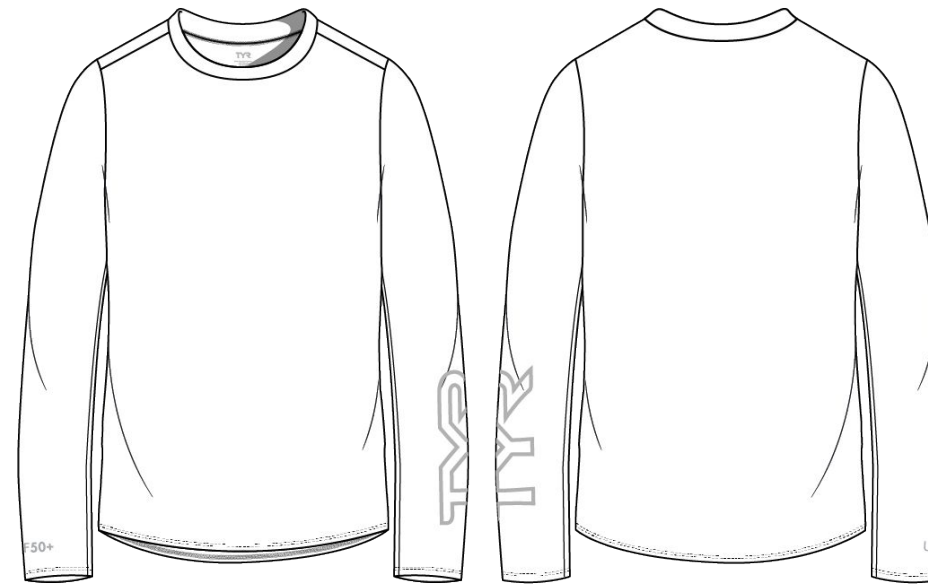

TCHA7Y
401 NAVY
CARRYOVER

TCHA7Y
001 BLACK
CARRYOVER

OUTER FABRIC: 100% SANDED POLYESTER

- **ACCELERATED DRY TIME**

WEIGHT: 120 GSM

LINER FABRIC: 92% POLYESTER 8% SPANDEX

FEATURES:

- ENGINEERED FOR CASUAL AND ACTIVE USE
- ELASTIC COMFORT WAISTBAND
- 6 3/4" INSEAM
- COMFORT LINER FOR RELAXED SUPPORT
- PATCH POCKET WITH VELCRO CLOSURE
- ADJUSTABLE LOGO DRAWCORD
- EMBROIDERED LOGO

TYR[®] SUNDEFENSE[™]

LIGHTWEIGHT & DURABLE

Long-lasting, highly
breathable, super soft
construction

UPF 50+

UPF 50+ protection
blocks harmful UVA
and UVB rays

QUICK DRY

Moisture wicking fabric
for rapid dry time

TYR SUNDEFENSE LONG SLEEVE SHIRT

MSRP: \$24.99

SIZE: XS-XL

TSKLS7Y
401 NAVY
CARRYOVER

TSKLS7Y
100 WHITE
CARRYOVER

TSKLS7Y
920 IRON HEATHER
CARRYOVER

FABRIC: 90% POLYESTER 10% SPANDEX

- UPF 50+ UV PROTECTION
- LIGHTWEIGHT & BREATHABLE
- QUICK DRY
- MOISTURE WICKING