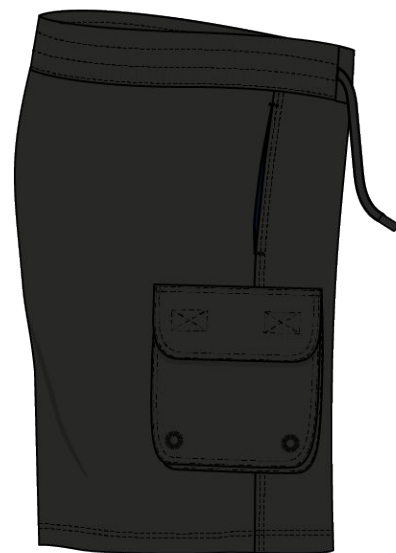

MSRP: \$24.99

SIZE: XS-XL

SBJAM7Y
001 BLACK
CARRYOVER

SBJAM7Y
401 NAVY
CARRYOVER

DURAFAST ELITE FABRIC: 94% POLYESTER, 6% SPANDEX

- 300+ HOURS OF PERFORMANCE
- 100% CHLORINE PROOF
- 100% COLORFAST
- UPF 50+ TECHNOLOGY

WEIGHT: 230 GSM

LINER FABRIC: 100% POLYESTER

FEATURES:

- FULLY LINED WITH ANTIMICROBIAL LINING
- CLASSIC CUT CUP
- ADJUSTABLE DRAWCORD AT WAIST
- EMBROIDERED LOGO

TYR CHALLENGER-X SWIM SHORT

MSRP: \$24.99

SIZE: XS-XL

TCHA7Y
401 NAVY
CARRYOVER

TCHA7Y
001 BLACK
CARRYOVER

OUTER FABRIC: 100% SANDED POLYESTER

- **ACCELERATED DRY TIME**

WEIGHT: 120 GSM

LINER FABRIC: 92% POLYESTER 8% SPANDEX

FEATURES:

- ENGINEERED FOR CASUAL AND ACTIVE USE
- ELASTIC COMFORT WAISTBAND
- 6 3/4" INSEAM
- COMFORT LINER FOR RELAXED SUPPORT
- PATCH POCKET WITH VELCRO CLOSURE
- ADJUSTABLE LOGO DRAWCORD
- EMBROIDERED LOGO