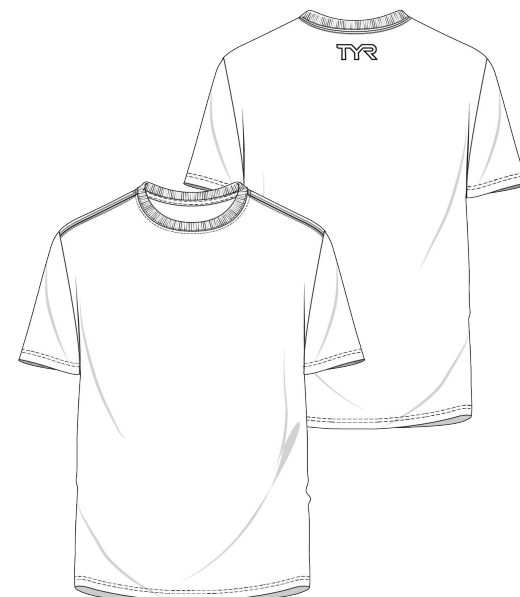

# TYR LIGHTWEIGHT ULTRASOFT TECH YOUTH TEE

MSRP: \$29.99

SIZE: YS-YL

## ULTRASOFT FABRIC TECHNOLOGY:

- SOFT COMFORT PERFORMANCE
- RELAXED FIT

Solid Colors: 50% Polyester, 25% Airlume  
Combed Ring-spun Cotton, 25% Rayon

**T28000Y**  
001 BLACK  
CARRYOVER

**T28000Y**  
100 WHITE  
CARRYOVER