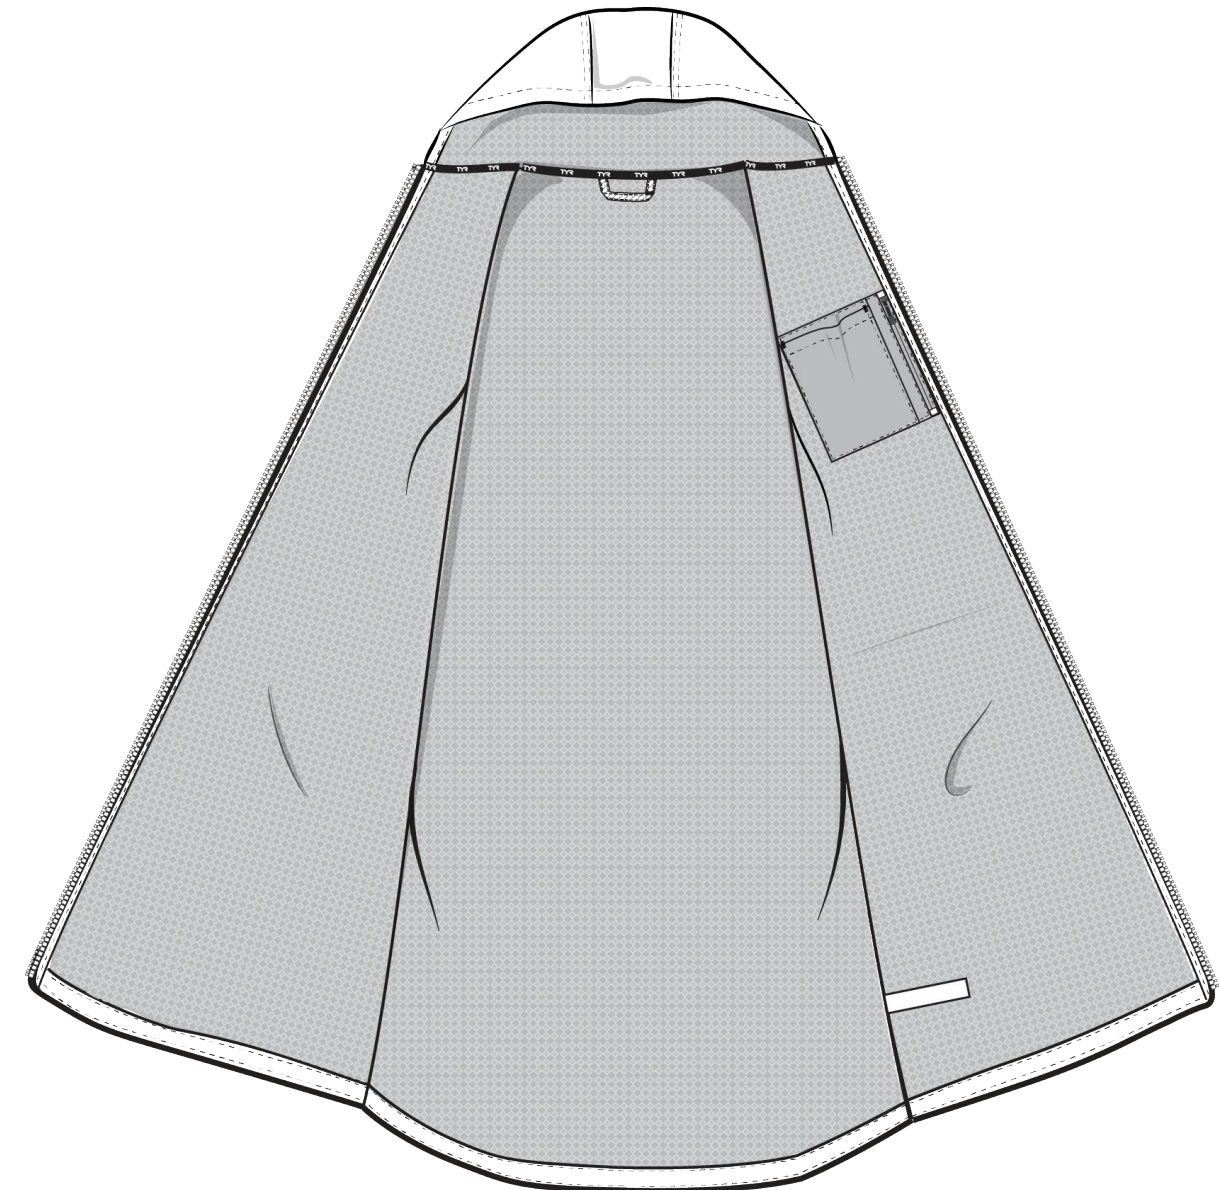

TYR UNISEX HYDROSPHERE TYR TECH PARKAS

MSRP: $159

UNISEX SIZE: XS - XXL

FABRIC: 93% Nylon / 7% Spandex

FEATURES:

- Hydrosphere™ Technology: Water resistant, wind resistant, 4-way stretch
- Hex-Fleece brushed inner liner for 25% more warmth
- 120g Fill for added warmth
- Back Vent for breathability
- Chest zipper pocket
- Inner phone pocket and zipper pocket
- Interior Logo tape at back neck
- 2-way center front zipper
- Adjustable hood
- Parka Fit