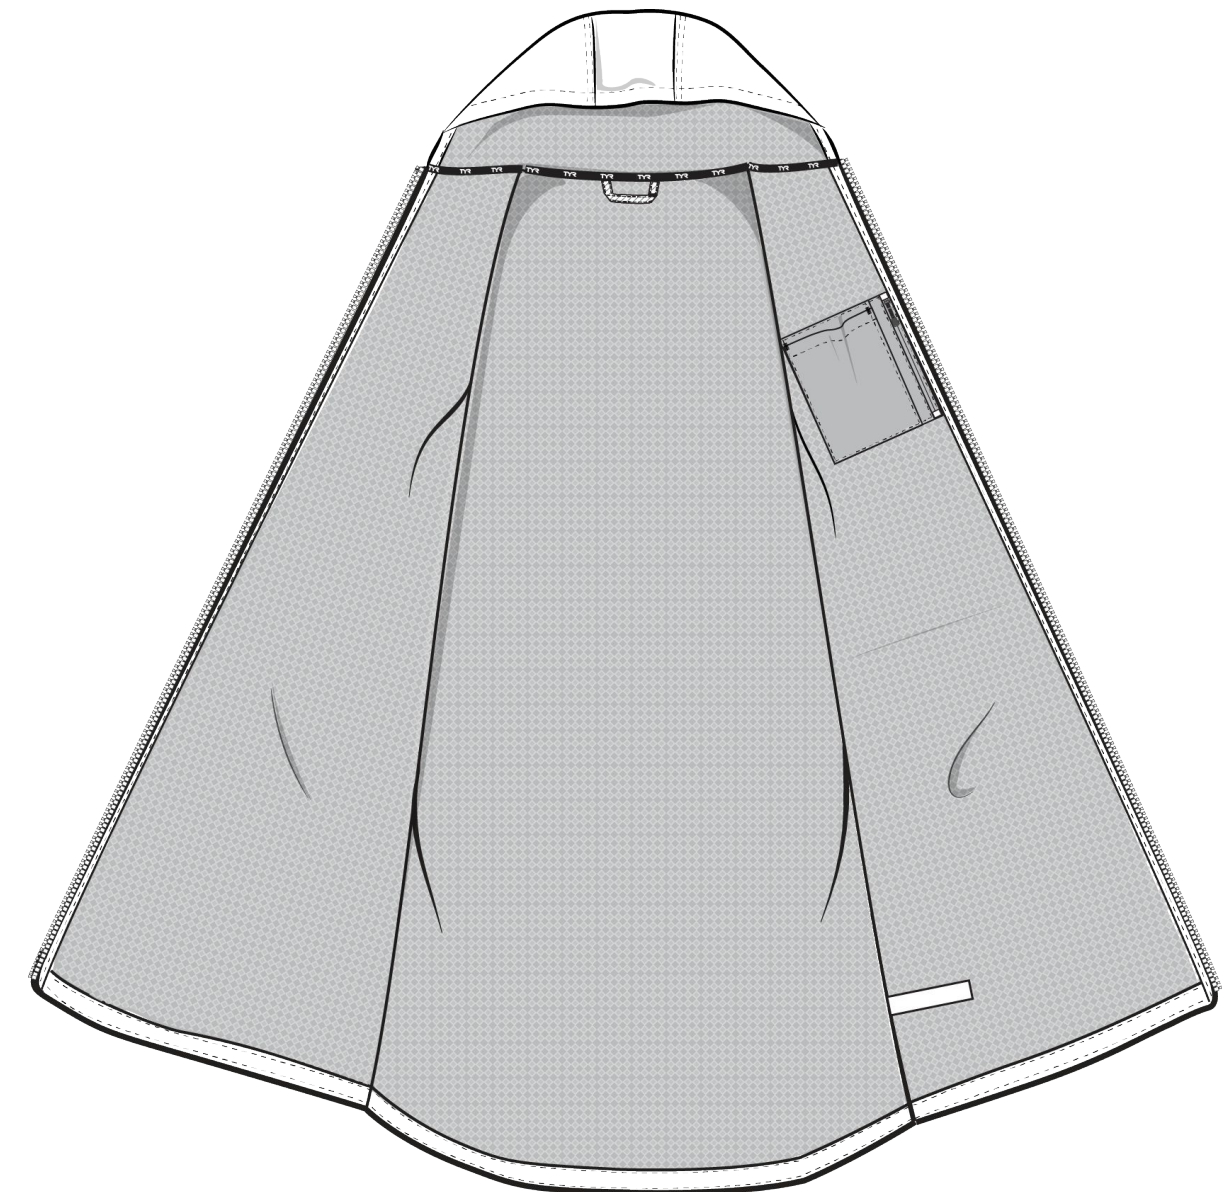

TYR YOUTH HYDROSPHERE TYR TECH PARKAS

MSRP: $159

YOUTH SIZE: YS - YL

FABRIC: 93% Nylon / 7% Spandex

FEATURES:

- Hydrosphere™ Technology: Water resistant, wind resistant, 4-way stretch
- Hex-Fleece brushed inner liner for 25% more warmth
- 120g Fill for added warmth
- Back Vent for breathability
- Chest zipper pocket
- Inner phone pocket and zipper pocket
- Interior Logo tape at back neck
- 2-way center front zipper
- Parka Fit