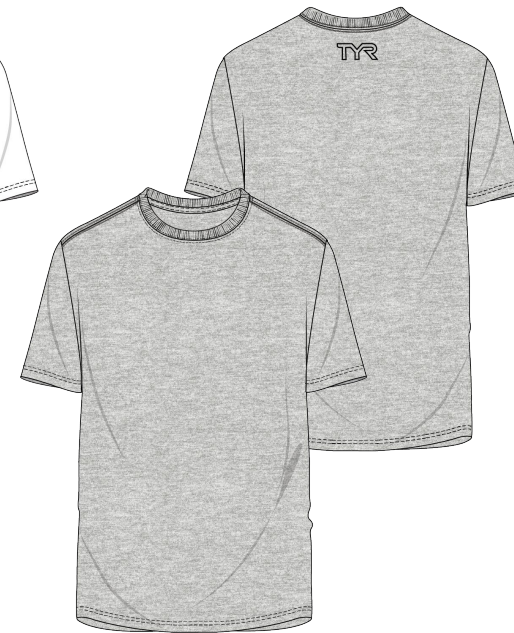

T28000
254 LIGHT HEATHER GRAY
CARRYOVER