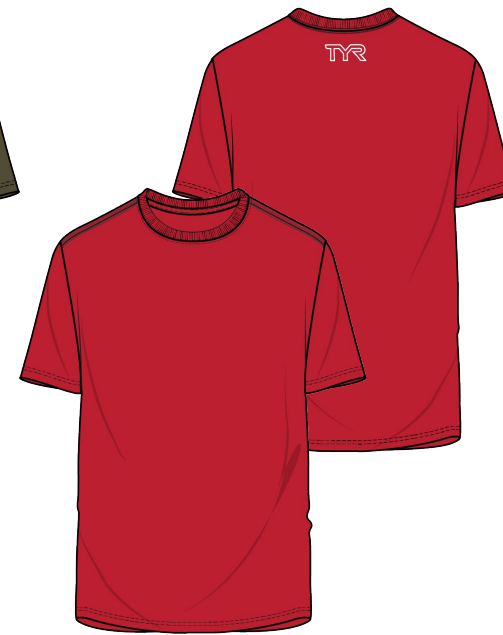

T28000
610 RED
CARRYOVER