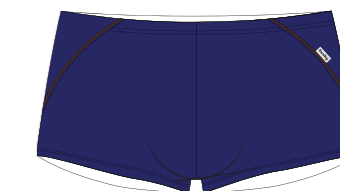

24886 01 (01.03.25)
Innenslip, Innenentaschen
inner lining, inner pocket
80% PA recycled | 20% EL

5 | 6 | 7 | 8 | 9

mare blu