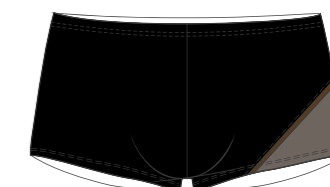

S | M | L | XL | XXL | 3XL

mare blu

**24885 01 (01.03.25)**  
Innentasche  
inner pocket  
80% PA recycled | 20% EL

6 | 7 | 8 | 9

mare blu

**24884 01 (01.03.25)**  
Innenslip, Innentasche  
inner lining, inner pocket  
80% PA recycled | 20% EL