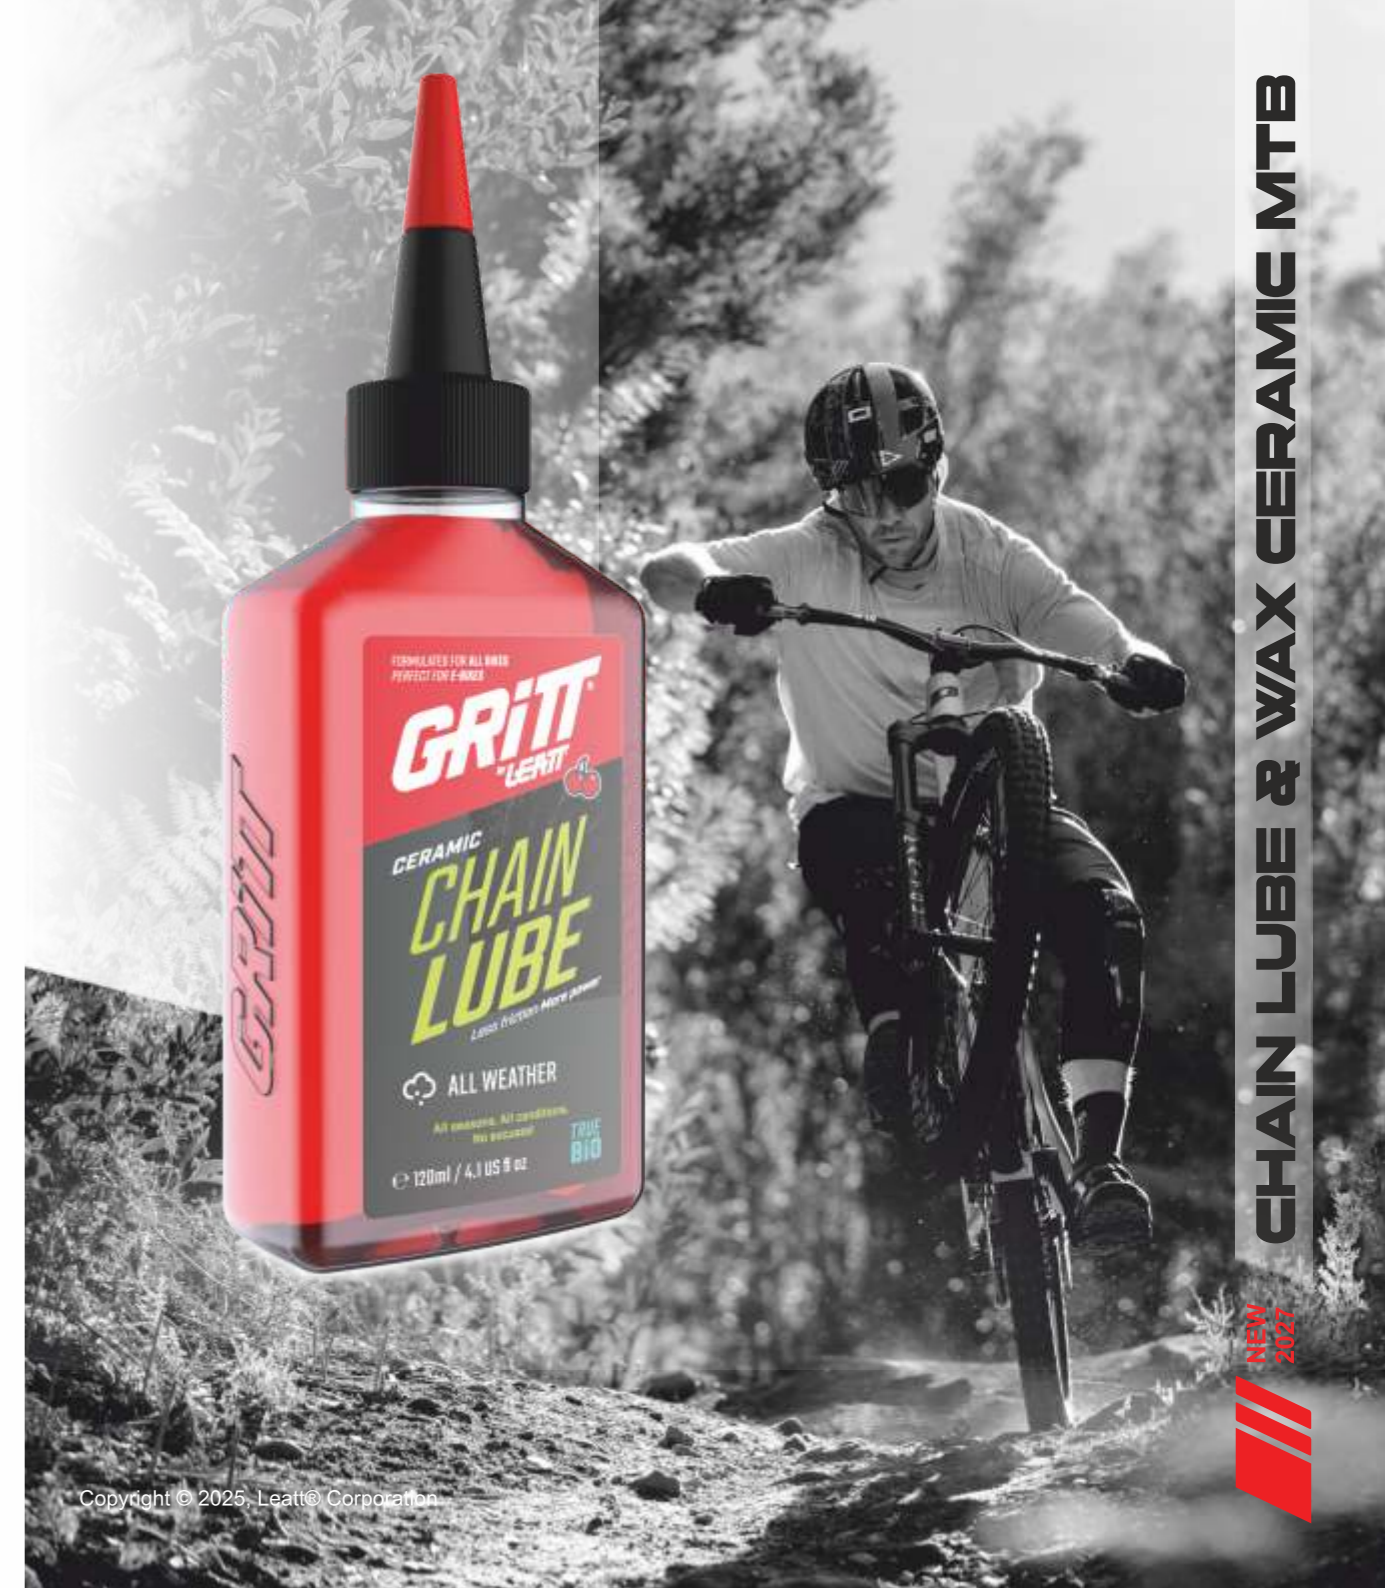

CHAIN CLEANER TRUE BIO SPRAY 1L

GRUESOME ON GRIME. COOL ON YOUR CHAIN.

- ✓ Powerful eco-friendly bio ViscoClean™ formula
- ✓ Leaves chain clean, degreased, and ready for lube
- ✓ Bike safe, gentle on o/x-rings and bushings

Spray directly on chain, rinse or wipe off

Chain Cleaner True Bio
Spray 1L
(1.06 US qt)
9027000290
6009556588066

CHAIN LUBE CERAMIC TRUE BIO ALL WEATHER 120ML

ALL SEASONS. ALL CONDITIONS. NO EXCUSES!

- ✓ Ceramic ultra-low-friction lube formula
- ✓ Leaves a dirt-repellent, protective finish
- ✓ Bike safe, maximum corrosion protection

Apply on clean, dry chain & let dry before riding

Chain Lube Ceramic True Bio
All Weather 120ml
(4.1 US fl oz)
9027000600
6009556588110