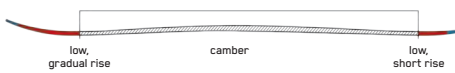

ROCKER PROFILE | ALL-TERRAIN ROCKER

SIZES (CM):	160, 166, 172, 178
DIMENSIONS (MM):	132 - 90 - 117
ROCKER:	All-Terrain Rocker
RADIUS (M):	14.1 @ 172
CORE:	Aspen Micro Block

MINDBENDER 89Ti

The Mindbender 89Ti is an all-mountain freeride ski with a carving pedigree. Outfitted with classic construction it's got a powerful twist thanks to Titanal Y-Beam technology, providing precise, predictable, smooth turn initiation. The Mindbender 89Ti is the perfect dynamic companion for when you're in the mood to rip but soft snow isn't on the menu.