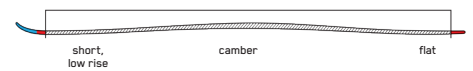

ROCKER PROFILE | SPEED ROCKER

SIZES (CM):	146, 153, 160, 167
DIMENSIONS (MM):	127 - 74 - 109
ROCKER:	Speed Rocker
RADIUS (M):	12.6 @ 160
CORE:	Aspen Micro Block
BINDING:	Marker ER3 10 Compact Quicklik