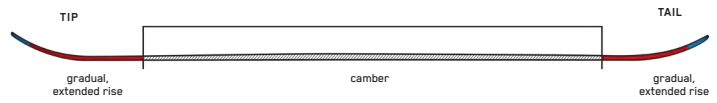

CATCH FREE ROCKER - Effortless turn initiation at slow to moderate speeds thanks to a medium-height, gradual rise in the tip and a low, gradual rise in the tail.