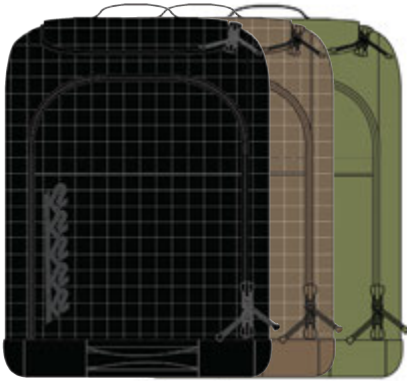

BOOT LOCKER

600D ripstop nylon with PE backing, padded tarpaulin lining, TPU-coated bottom. Features boot compartment with drainage, helmet compartment, goggle compartment, external storage pocket

COLORS: Black, Coyote, Sage