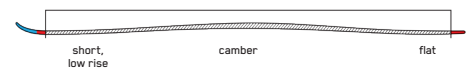

KEY FEATURES

Full Wood Core, Hybritech

CONSTRUCTION

ROCKER PROFILE | SPEED ROCKER

SIZES (CM):	134, 144, 154
DIMENSIONS (MM):	104 - 68 - 88
ROCKER:	Speed Rocker
RADIUS (M):	16 @ 144
CORE:	Aspen

WAYBACK JR

The Wayback JR is the go-to tool for any grom looking to spend some time on the skin track. With a nimble Paulownia Tour Light core, versatile 84mm waist, and All-Terrain Rocker. Click in and get after it.