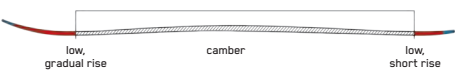

ROCKER PROFILE | ALL-TERRAIN ROCKER

SIZES (CM):	166, 172, 178, 184
DIMENSIONS (MM):	131 - 96 - 119
ROCKER:	All-Terrain Rocker
RADIUS (M):	16.7 @ 178
CORE:	Aspen Micro Block

MINDBENDER 90C

Ideal for lighter skiers or those who don't need the stability and stiffness of a metal laminate ski, the Mindbender 90C's Aspen Micro Block core and All-Terrain Rocker profile will deliver a fun, lively ride anywhere on the hill.