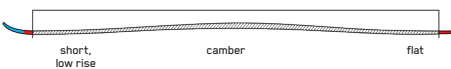

ROCKER PROFILE | SPEED ROCKER

SIZES (CM):	165, 170, 175, 180
DIMENSIONS (MM):	118 - 74 - 103
ROCKER:	Speed Rocker
RADIUS (M):	18.1 @ 175
CORE:	Aspen/Maple
BINDING:	Marker MXCELL 12 TCx Quiklick

DISRUPTION Ti²

For those looking to maximize their carving to charging ratio -- you've come to the right place. The Disruption Ti2 is a no-hold, stable-as-a-rock hard-charging ski that doesn't know the meaning of second place. The Disruption Ti2 is the dampest piste ski we've ever built.