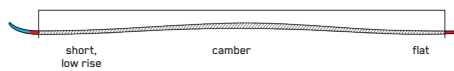

ROCKER PROFILE | SPEED ROCKER

SIZES (CM):	163, 170, 177, 184
DIMENSIONS (MM):	125 - 82 - 111
ROCKER:	Speed Rocker
RADIUS (M):	18.4 @ 177
CORE:	Aspen Micro Block
BINDING:	Marker MXCELL 12 TCx Quickklik

DISRUPTION 78Ti

Strung up with our revolutionary Dark Matter Damping and Titanal I-Beam construction, the Disruption 78Ti can arc like nothing you've ever experienced. In line with the rest of the Disruption collection, these are made for downhill charging, with maximum control and maneuverability.