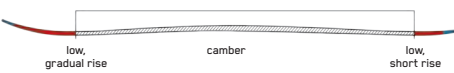

ROCKER PROFILE | ALL-TERRAIN ROCKER

SIZES (CM):	146, 152, 158, 164, 170, 176
DIMENSIONS (MM):	130 - 89 - 114
ROCKER:	All-Terrain Rocker
RADIUS (M):	13.1 @ 164
CORE:	Aspen Micro Block

MINDBENDER 85 W

Designed for the progressing intermediate female skiers looking to get off the groomers and into more adventurous terrain, the Mindbender 85 W provides an agile, forgiving platform that excels in a variety of conditions. The 85W is responsive while maintaining accuracy and power.