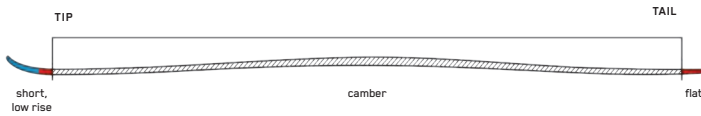

SKI TECHNOLOGY ROCKER PROFILES

ROCKER

Once thought of as a powder-specific feature, K2 pioneered the use of rocker on all-mountain and piste skis, with the rest of the ski industry following in our footsteps. Today, almost all of our skis are built with rocker, with the height and length optimized on each model for maximum performance and enjoyment.

SPEED ROCKER - Short, low rise in the tip with camber throughout and a flat tail for quick turn initiation, precise steering, and maximum stability on groomed snow.

POWDER ROCKER - High and long rise in the tip, low camber underfoot, and a medium-height, long rise in the tail to maximize float in soft snow.