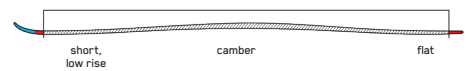

ROCKER PROFILE | SPEED ROCKER

SIZES (CM):	156, 163, 170, 177, 184
DIMENSIONS (MM):	123 - 78 - 109
ROCKER:	Speed Rocker
RADIUS (M):	17.8 @ 177
CORE:	Aspen Micro Block
BINDING:	Marker MXC 12 TCx Light Quickklik