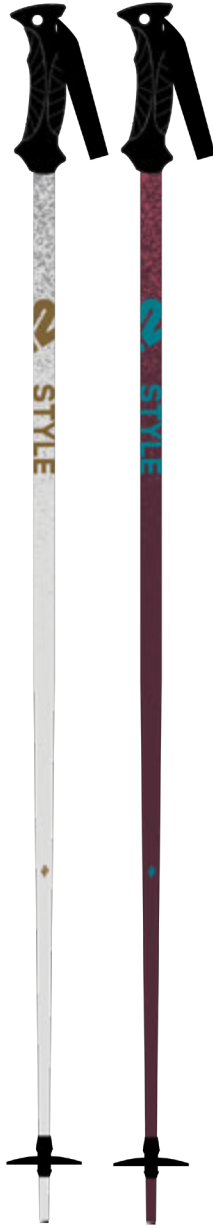

KEY FEATURES

100% Composite

GRIP:	Performance Rubber
SHAFT:	16mm Composite
BASKET:	60mm All Mountain
SIZES (CM):	105, 110, 115, 120
COLORS:	White, Burgundy

STYLE ALUMINUM

For the female skier who doesn't want to worry about the durability of her ski poles, we offer the Style Aluminum. Built with a strong but lightweight 16mm aluminum shaft, these poles strike the perfect balance of reliable performance and incredible value. Available in shorter lengths for smaller skiers.