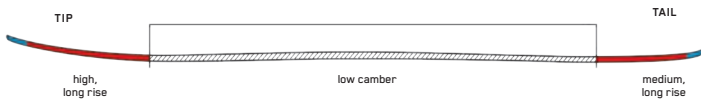

POWDER TWIN ROCKER - High and long rise in both the tip and tail for maximum float in soft snow.