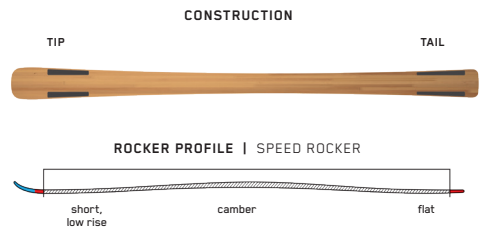

KEY FEATURES

Carbon I-Beam, Hybritech Sidewall

SIZES (CM):	142, 149, 156, 163
DIMENSIONS (MM):	126 - 76 - 110
ROCKER:	Speed Rocker
RADIUS (M):	11.8 @ 156
CORE:	Aspen Light
BINDING:	Marker ER3 10 Compact Quiklik