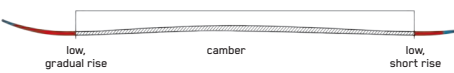

ROCKER PROFILE | ALL-TERRAIN ROCKER

SIZES (CM):	145, 155, 165
DIMENSIONS (MM):	127 - 98 - 116
ROCKER:	All-Terrain Rocker
RADIUS (M):	14.3 @ 155
CORE:	Aspen Micro Block

MINDBENDER JR

The Mindbender Junior is the go-to ski for young guns looking to hang with the big dogs on serious freeride terrain. With a responsive Aspen Veneer core and versatile All-Terrain Rocker, this is no watered-down kids' ski.