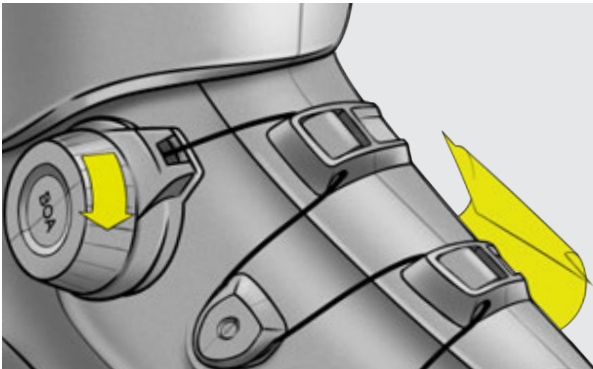

DIALED IN

Precision fit with on-the-fly tightening and loosening for enhanced responsiveness, optimized pressure distribution, and reduced pressure points.

LOCKED IN

Connected fit designed to uniformly wrap the foot and minimize downward pressure, increasing heel lock-down for improved power and edge-to-edge control.