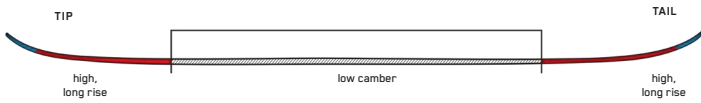

SKI TECHNOLOGY ROCKER PROFILES

ROCKER

Once thought of as a powder-specific feature, K2 pioneered the use of rocker on all-mountain and piste skis, with the rest of the ski industry following in our footsteps. Today, almost all of our skis are built with rocker, with the height and length optimized on each model for maximum performance and enjoyment.

SPEED ROCKER - Short, low rise in the tip with camber throughout and a flat tail for quick turn initiation, precise steering, and maximum stability on groomed snow.

POWDER ROCKER - High and long rise in the tip, low camber underfoot, and a medium-height, long rise in the tail to maximize float in soft snow.

POWDER TWIN ROCKER - High and long rise in both the tip and tail for maximum float in soft snow.

ALL-TERRAIN ROCKER - Gradual rise in the tip for great versatility in all conditions, with a low, short rise in the tail for added control in variable snow.

ALL-TERRAIN TWIN ROCKER - gradual, extended rise in the tip and tail for added versatility and control in all conditions.

CATCH FREE ROCKER - Effortless turn initiation at slow to moderate speeds thanks to a medium-height, gradual rise in the tip and a low, gradual rise in the tail.

SKI TECHNOLOGY SKI CORES

CORES

K2 uses a variety of wood species in our cores to fine-tune the performance characteristics of each ski.

ASPEN

Lightweight and resilient. Great all-around core material.

ASPEN MICRO BLOCK

Many small stringers of Aspen give a consistent flex, smooth feel, and damp ride.

MAPLE

Dense hardwood with excellent power transfer and stability.

PAULOWNIA

Lively, flexible wood with excellent strength-to-weight ratio.

FIR

Energetic, tough, dense wood that absorbs impacts well.

BALSA