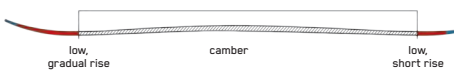

ROCKER PROFILE | ALL-TERRAIN ROCKER

SIZES (CM):	119, 129, 139, 149
DIMENSIONS (MM):	110 - 84 - 98
ROCKER:	All-Terrain Rocker
RADIUS (M):	12 @ 139
CORE:	Aspen

DISRUPTION JR

The Disruption Jr is for kids who know how to rail a turn, for those tearing up the racecourse, or for those chasing Mom and Dad on early-morning groomer missions. The Disruption Jr perfectly combines flex and versatility with maximum stability.