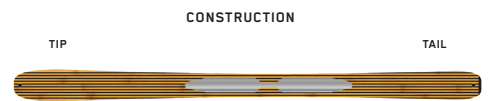

KEY FEATURES

Titanal Touring Tech, Bio Resin

SIZES (CM):	153, 160, 167
DIMENSIONS (MM):	121 - 89 - 107
ROCKER:	All-Terrain Rocker
RADIUS (M):	15.8 @ 160
CORE:	Paulownia

SPECIALTY

CRESCENDO

The K2 Crescendo was designed for one purpose... skiing bottomless pow. The Crescendo features K2's patented Spectral Braid Technology, a lightweight aspen/paulownia core and a powder rocker profile giving the Crescendo unprecedented float and maneuverability on even the deepest days.