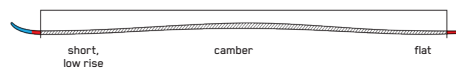

ROCKER PROFILE | SPEED ROCKER

SIZES (CM):	146, 153, 160, 167
DIMENSIONS (MM):	115 - 72 - 103
ROCKER:	Speed Rocker
RADIUS (M):	14.7 @ 160
CORE:	Aspen Micro Block
BINDING:	Marker ERC 11 TCx Light Quicklik

DISRUPTION SC W

The Disruption SC is the perfect ski for women who like an agile short-turn feel. The Disruption SC W is designed for solid carving on groomers, and packs a serious punch thanks to classic Disruption features like Dark Matter Damping which eliminates chatter and increases edge grip, and a responsive, and playful Carbon I-Beam construction.