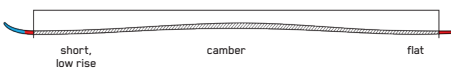

ROCKER PROFILE | SPEED ROCKER

SIZES (CM):	156, 162, 168, 174
DIMENSIONS (MM):	126 - 73 - 108
ROCKER:	Speed Rocker
RADIUS (M):	14 @ 177
CORE:	Aspen Micro Block
BINDING:	Marker M3 11 Compact Quickklik

DISRUPTION 82Ti

Fully equipped and ready to rip, the Disruption 82Ti has all our top tech including Titanal I-Beam construction and Dark Matter Damping. We gave it a big shovel and the widest waist width in the Disruption family to create a freakish combination of critical stability and confident edge control.