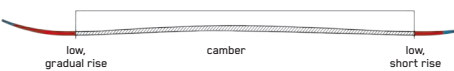

ROCKER PROFILE | ALL-TERRAIN ROCKER

SIZES (CM):	172, 179, 186, 193
DIMENSIONS (MM):	137 - 108 - 125
ROCKER:	All-Terrain Rocker
RADIUS (M):	22.8 @ 187
CORE:	Aspen Micro Block

MINDBENDER 106C

The all-new K2 Mindbender 106C redefines all-mountain performance in a weight conscious and playful package. At a more approachable waist width, and without sacrificing mid-range performance, the 106C are nimble, dynamic and supportive; they are the ultimate one ski quiver everyone should have in their lineup.