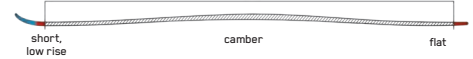

RENTAL
DISRUPTION RX

KEY FEATURES

I-Beam, Hybritech

CONSTRUCTION

TIP CONSTRUCTION TAIL

ROCKER PROFILE | SPEED ROCKER

SIZES (CM):	142, 149, 156, 163, 170, 177
DIMENSIONS (MM):	126 - 76 - 110
ROCKER:	Speed Rocker
RADIUS (M):	11.8 @ 156
CORE:	Aspen Micro Block
	Marker M3 10 Compact Quicklik