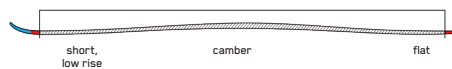

ROCKER PROFILE | SPEED ROCKER

SIZES (CM):	177, 182, 187
DIMENSIONS (MM):	111 - 71 - 96
ROCKER:	Speed Rocker
RADIUS (M):	22.3 @ 182
CORE:	Aspen Micro Block
BINDING:	Marker Xcomp 16 Race

DISRUPTION STi

The Disruption STis are for the aggressive expert skier who goes all-in on every turn and demands a rock-solid edge hold. The Disruption STi utilizes a tighter turn radius for added agility - without sacrificing speed. Its Titanal I-Beam construction runs tip to tail along the center of the ski, optimally shaped to deliver stability in every turn.