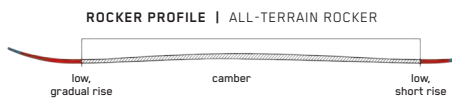

KEY FEATURES

Titanal Touring Tech, Bio Resin

SIZES (CM):	151, 158, 165, 172
DIMENSIONS (MM):	126 - 98 - 114
ROCKER:	All-Terrain Rocker
RADIUS (M):	18.3 @ 165
CORE:	Paulownia

WAYBACK 89 W

Break trail and drop in like never before on the Wayback 89 W. Purpose engineered with input from athletes and guides, the all-new Wayback 89 W boasts a new construction, shape and profile featuring K2's Titanal Touring Tech, All Terrain Rocker and Bio Resin.