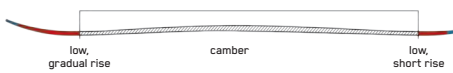

ROCKER PROFILE | N/A