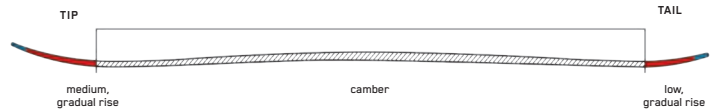

SKI TECHNOLOGY SKI CORES

CORES

K2 uses a variety of wood species in our cores to fine-tune the performance characteristics of each ski.