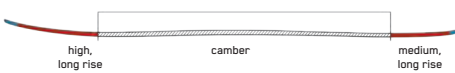

ROCKER PROFILE | POWDER ROCKER

SIZES (CM):	163, 170, 177
DIMENSIONS (MM):	143 - 116 - 132
ROCKER:	All-Terrain Rocker
RADIUS (M):	18 @ 170
CORE:	Aspen Micro Block

MINDBENDER 106C W

Every skier needs that one set-up that can handle it all and rip despite varying forecasts. That's why we built the women's-specific Mindbender 106C W. The 106C features a mid-fat waist and a lightweight Aspen Micro Block core, the perfect combination of float and fun. These skis are stable despite their lighter construction and maintain complete maneuverability.