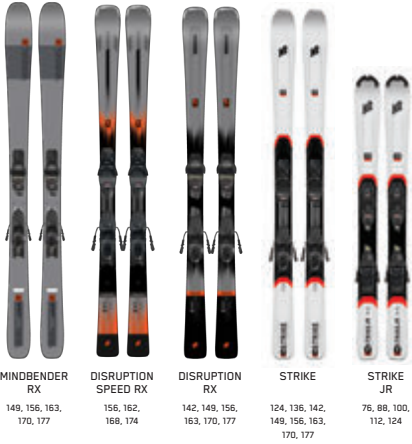

RENTAL OVERVIEW

RENTAL SKIS

MINDBENDER RX
149, 156, 163, 170, 177

DISRUPTION SPEED RX
156, 162, 168, 174

DISRUPTION RX
142, 149, 156, 163, 170, 177

STRIKE
124, 136, 142, 149, 156, 163, 170, 177

STRIKE JR
76, 88, 100, 112, 124