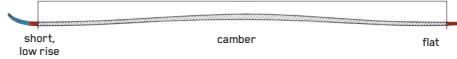

RENTAL
DISRUPTION SPEED RX

KEY FEATURES

Dark Matter Damping, Carbon I-Beam, Powerwall

CONSTRUCTION

TIP CONSTRUCTION TAIL

ROCKER PROFILE | SPEED ROCKER

SIZES (CM):	156, 162, 168, 174
DIMENSIONS (MM):	126 - 73 - 108
ROCKER:	Speed Rocker
RADIUS (M):	12.9 @ 162
CORE:	Aspen Veneer
BINDING:	Marker M3 10 Compact Quicklik