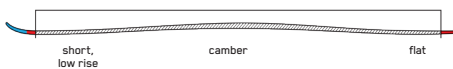

KEY FEATURES

I-Beam, Hybritech Sidewall

CONSTRUCTION

ROCKER PROFILE | SPEED ROCKER

SIZES (CM):	142, 149, 156, 163
DIMENSIONS (MM):	126 - 76 - 110
ROCKER:	Speed Rocker
RADIUS (M):	11.8 @ 156
CORE:	Aspen Light
BINDING:	Marker ERP 10 Quikclik