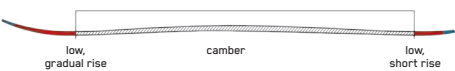

ROCKER PROFILE | ALL-TERRAIN ROCKER

SIZES (CM):	154, 160, 166, 172, 178
DIMENSIONS (MM):	134 - 99 - 120
ROCKER:	All-Terrain Rocker
RADIUS (M):	15.4 @ 166
CORE:	Aspen Micro Block

MINDBENDER 96C W

Are you looking for an all-mountain ski that's equally comfortable on the hard pack, bumps or the occasional powder day? Look no further than the all-new K2 Mindbender 96C W. Outfitted with Uni-Directional Flax the 96C W can track in variable terrain. Its composure will keep you feeling confident through the chop and chunder.