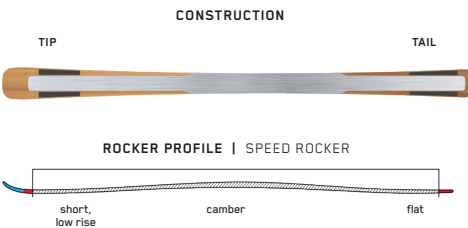

KEY FEATURES

Dark Matter Damping, Ti I-Beam, PowerWall

SIZES (CM):	146, 153, 160, 167
DIMENSIONS (MM):	124 - 81 - 110
ROCKER:	Speed Rocker
RADIUS (M):	14.8 @ 160
CORE:	Aspen Micro Block
BINDING:	Marker ERC 11 TCx Light Quiklik

DISRUPTION 78C W

The Disruption 78C W is the complete package - nimble and lively thanks to its carbon I-Beam construction, and still delivers the edge grip you need to arc some serious turns on the hardpack, designed with a more forgiving construction than its Ti siblings, the 78C can handle few bumps, while still letting you charge down the fall line.