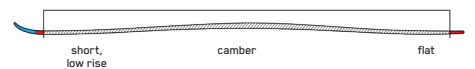

ROCKER PROFILE | SPEED ROCKER

SIZES (CM):	155, 160, 165, 170
DIMENSIONS (MM):	125 - 72 - 107
ROCKER:	Speed Rocker
RADIUS (M):	13.6 @ 165
CORE:	Aspen Micro Block
BINDING:	Marker MXC 12 TCx Light Quiklick