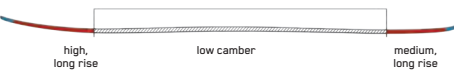

ROCKER PROFILE | POWDER ROCKER

SIZES (CM):	159, 168, 177, 186
DIMENSIONS (MM):	155 - 132 - 144
ROCKER:	Powder Rocker
RADIUS (M):	17.3 @ 168
CORE:	Aspen/Paulownia

FATTY

It's impossible to step into these bad boys and not have a good time. They're 88 centimeters of pure shred potential. Park tricks? Only limited by your imagination. Hard-charging big mountain? Hell yeah. There are two types of people in the world: those who have Fatties and those who need them.