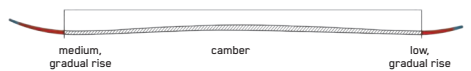

ROCKER PROFILE | CATCH FREE ROCKER

SIZES (CM):	149, 156, 163, 170, 177
DIMENSIONS (MM):	126 - 76 - 110
ROCKER:	Catch Free Rocker
RADIUS (M):	14.4 @ 170
CORE:	Composite
BINDING:	Marker M2 10 Quikclik, Marker M2 10