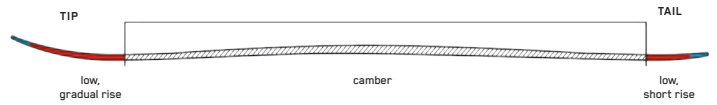

ALL-TERRAIN ROCKER - Gradual rise in the tip for great versatility in all conditions, with a low, short rise in the tail for added control in variable snow.

ALL-TERRAIN TWIN ROCKER - gradual, extended rise in the tip and tail for added versatility and control in all conditions.