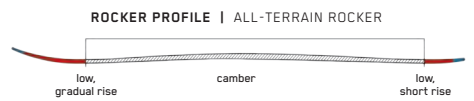

KEY FEATURES

Titanal Touring Tech, Bio Resin

SIZES (CM):	153, 160, 167
DIMENSIONS (MM):	121 - 89 - 107
ROCKER:	All-Terrain Rocker
RADIUS (M):	15.8 @ 160
CORE:	Paulownia