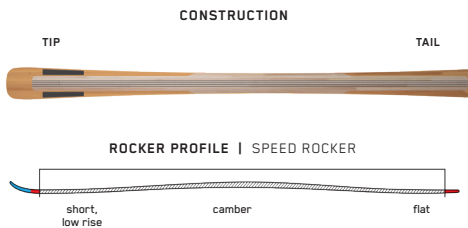

KEY FEATURES

Dark Matter Damping, Carbon I-Beam, PowerWall

SIZES (CM):	146, 153, 160, 167
DIMENSIONS (MM):	123 - 78 - 108
ROCKER:	Speed Rocker
RADIUS (M):	14.4 @ 160
CORE:	Aspen Micro Block
BINDING:	Marker ER3 10 Compact Quiklik

DISRUPTION 76C W

Packed from tip to tail with features like our I-Beam construction and Hybritech sidewalls, the 76C W is built for women who need a piste ski that is light underfoot and quick edge to edge. Its Aspen Light Core is light enough to be easy on the legs, but energetic in turns -- letting you carve through corduroy all day.