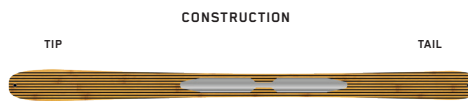

KEY FEATURES

Titanal Touring Tech, Bio Resin

SIZES (CM):	151, 158, 165, 172
DIMENSIONS (MM):	126 - 98 - 114
ROCKER:	All-Terrain Rocker
RADIUS (M):	18.3 @ 165
CORE:	Paulownia

WAYBACK 89 W

Break trail and drop in like never before on the Wayback 89 W. Purpose engineered with input from athletes and guides, the all-new Wayback 89 W boasts a new construction, shape and profile featuring K2's Titanal Touring Tech, All Terrain Rocker and Bio Resin.