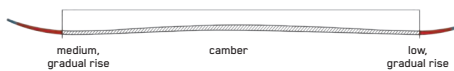

ROCKER PROFILE | CATCH FREE ROCKER

SIZES (CM):	156, 163, 170, 177
DIMENSIONS (MM):	126 - 76 - 110
ROCKER:	Catch Free Rocker
RADIUS (M):	14.4 @ 170
CORE:	Aspen Light
BINDING:	Marker M3 10 Compact Quikclik

DISRUPTION 76

Lessons are out for the winter and you're ready to start exploring the mountain on your own terms. The Disruption 76 is the ski that will take you everywhere with confidence. Its nimble and forgiving design, featuring our Catch Free Rocker profile, will keep you smiling all day long as you develop your skills.