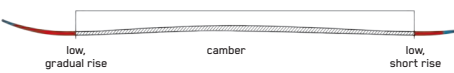

ROCKER PROFILE | ALL-TERRAIN ROCKER

SIZES (CM):	156, 163, 170, 177
DIMENSIONS (MM):	128 - 85 - 116
ROCKER:	All-Terrain Rocker
RADIUS (M):	13.1 @ 170
CORE:	Aspen Micro Block

MINDBENDER 116C W

At the widest waist width in the Mindbender Collection, we tasked our engineers with perfecting a versatile powder crusher that our consumers have always wanted - and born was the 116C W. It's versatile enough to take on the burliest of lines while remaining maneuverable and playful in powder - the ultimate secret weapon for any steep and deep descent.