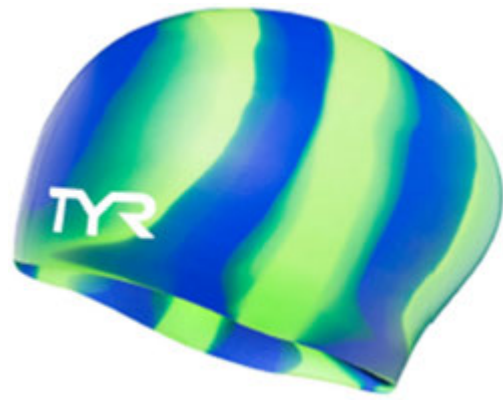

LCSM
547_PURPLE/PINK MULTI
CARRYOVER

LCSM
801_ORANGE/PINK
CARRYOVER

LCSM
002_BLACK/RED
CARRYOVER

LCSM
642_RED/NAVY
CARRYOVER

FEATURES:

- Hypoallergenic
- 100% Silicone

SILICONE LONG HAIR MULTICOLOR ADULT FIT

MSRP: \$20.00

FEATURES:

- Hypoallergenic
- 100% Silicone

LCSLM
801_ORANGE/PINK
CARRYOVER

LCSLM
310_GREEN/BLUE MULTI
CARRYOVER

LCSLM
547_PURPLE/PINK MULTI
CARRYOVER

SILICONE MULTICOLOR YOUTH FIT

MSRP: \$20.00