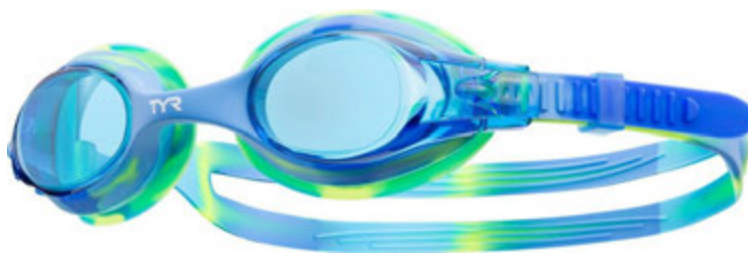

LGSWTD
487_BLUE/BLUE/GREEN
CARRYOVER