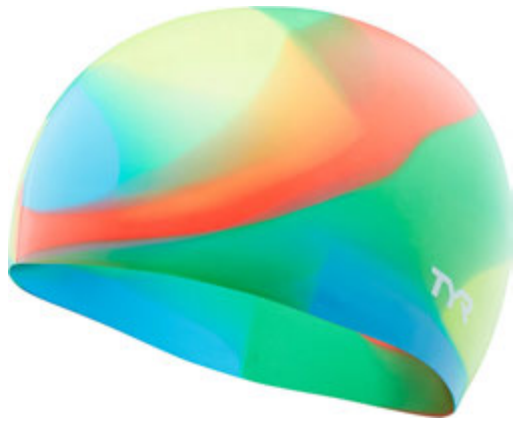

MSRP: \$20.00

FEATURES:

- Hypoallergenic
- 100% Silicone

LCSLM
801_ORANGE/PINK
CARRYOVER

LCSLM
310_GREEN/BLUE MULTI
CARRYOVER

LCSLM
547_PURPLE/PINK MULTI
CARRYOVER

SILICONE MULTICOLOR YOUTH FIT

MSRP: \$20.00

LCSJRTD
173_YELLOW/PINK/ORANGE
CARRYOVER

LCSJRTD
678_PINK/PURPLE
CARRYOVER

LCSJRTD
671_PINK/BLUE/ORANGE
CARRYOVER

FEATURES:

- Hypoallergenic
- 100% Silicone

LCSJRTD
465_BLUE/YELLOW/GREEN/ORANGE
CARRYOVER

LCSJRTD
646_RED/WHITE/BLUE
CARRYOVER

LCSJRTD
492_BLUE/ORANGE
CARRYOVER

SILICONE LONG HAIR MULTICOLOR JUNIOR FIT

MSRP: \$20.00

LCSLJRTD
173_YELLOW/PINK/ORANGE
CARRYOVER

LCSLJRTD
671_PINK/BLUE/ORANGE
CARRYOVER

LCSLJRTD
646_RED/WHITE/BLUE
CARRYOVER