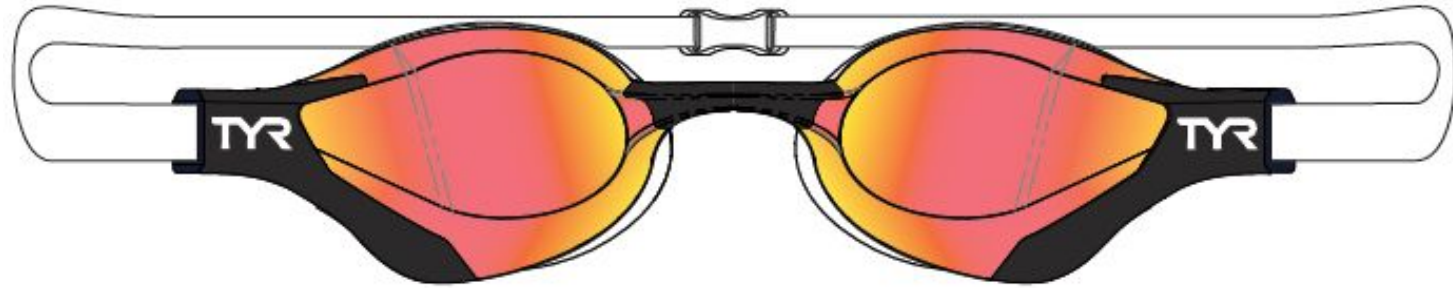

TRACER X RZR MIRRORED & NON-MIRRORED ADULT FIT

MSRP: $59.99

MIRRORED

LGTRXRZM
641_RED/WHITE
NEW