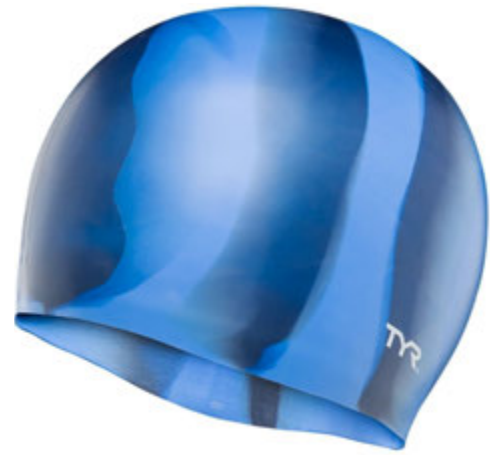

LCSM
420_BLUE/MULTI
CARRYOVER