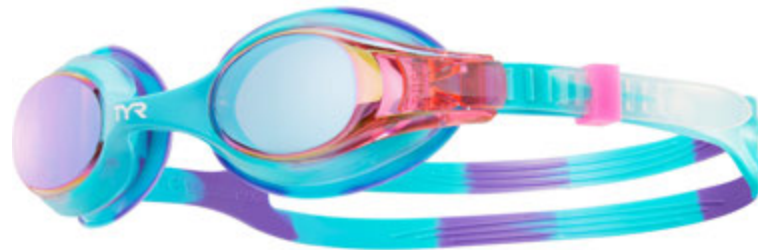

TEAM SPRINT ADULT FIT

MSRP: \$9.99

NON-MIRRORED

LGT
420_BLUE/BLACK/WHITE
CARRYOVER

LGT
101_CLEAR/BLACK/WHITE
CARRYOVER

LGT
041_SMOKE/BLACK/WHITE
CARRYOVER

FEATURES:

- Low Profile Construction
- Wide Angle Socket Lenses
- Adjustable Nosebridge
- Split Rubber Head Strap
- Age 16+

YOUTH GOGGLES

SWIMPLE TIE DYE MİRRORED & NON-MİRRORED YOUTH FIT

MSRP: \$14.99

MİRRORED

LGSWDM
298_GOLD/GREEN/BLUE
CARRYOVER

LGSWDM
547_PUR/PINK
CARRYOVER

FEATURES:

- Unibody Construction
- Durafit Silicone Gaskets
- Anti-fog Coating
- Speed Adjustment
- Age 3-10

LGSWTD
509_CLEAR/PURPLE/TEAL
CARRYOVER

SWIMPLE USA YOUTH FIT

MSRP: \$14.99

NON-MIRRORED

LGSWUSA
642_CLEAR/NAVY/RED
CARRYOVER

FEATURES:

- Unibody Construction
- Durafit Silicone Gaskets
- Anti-fog Coating
- Speed Adjustment
- Age 3-10