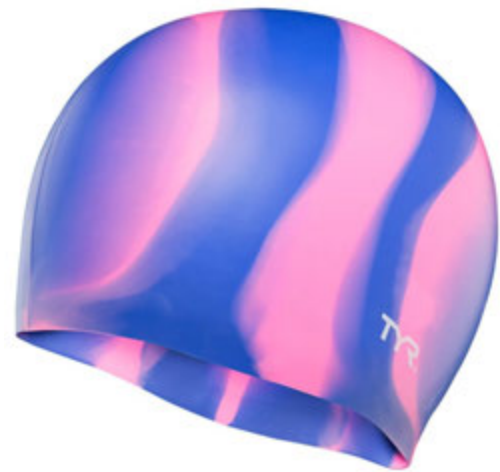

LCSJR
100_WHITE
CARRYOVER

LCSJR
001_BLACK
CARRYOVER

FEATURES:

- Hypoallergenic
- 100% Silicone

WRINKLE FREE SILICONE LONG HAIR JUNIOR FIT

MSRP: \$16.00

LCSJRL
693_FL PINK
CARRYOVER

LCSJRL
420_BLUE
CARRYOVER

LCSJRL
001_BLACK
CARRYOVER

FEATURES:

- Provides a Snag-Free Fit
- Custom Fit for More Hair
- Hypoallergenic
- 100% Silicone

LCSM
420_BLUE/MULTI
CARRYOVER

LCSM
310_GREEN/BLUE MULTI
CARRYOVER

LCSM
014_BLACK/GREEN
CARRYOVER