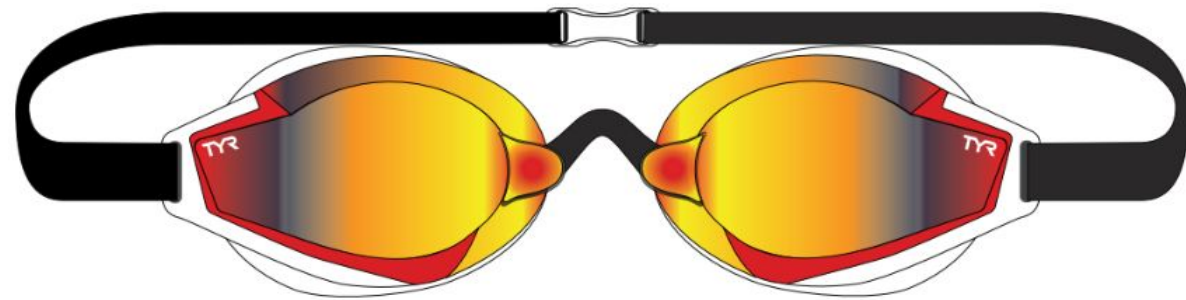

LGTRXRZ
462_BLUE/WHITE
CARRYOVER

FEATURES:

- Sculpted Ultra-low Profile Lens
- HD lenses with Anti-fog Coating
- Deep Inner-eye Fit
- Curved Speed Adjustment
- Durafit LIQUID Silicone Gaskets
- Endless Silicone Strap Design
- 5 Removable Nosebridges
- Wide Peripheral View (180°)
- Packaged in Reusable Case
- Ages 16+

STEALTH X MİRRORED & NON-MİRRORED ADULT FIT

MSRP: \$39.99

MİRRORED

FEATURES:

- Flexible Nosebridge
- Low Profile Design
- Wide Peripheral View
- Panoramix Lens
- Liquafit Gaskets
- High Definition Lenses
- Deep Inner Eye Fit