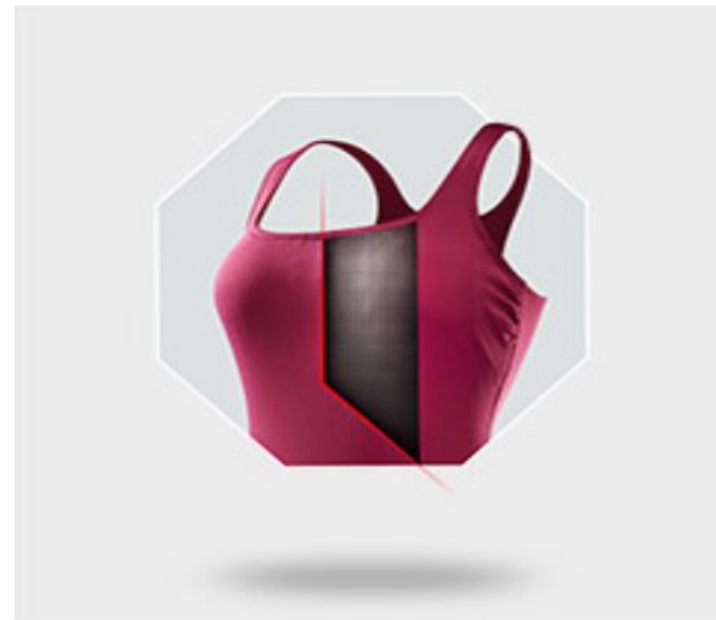

401 NAVY & 402 NAVY II\*

001 BLACK & 022 BLK/BLK\*

**DURAFAST**<sup>®</sup>  
E L I T E

**300+ HOURS OF PERFORMANCE**

100% CHLORINE PROOF  
ANTIMICROBIAL LINING  
100% COLORFAST  
UPF 50+ TECHNOLOGY

**CONTROLFIT LINER**

Elevated sculpting liner makes for a softer, smoother wearing experience.

**FULLY LINED BODY/BRA/BOTTOMS**

Allows for flattering coverage and modesty

**UPF 50+ UV PROTECTION**

Effectively blocks ultraviolet (UV) radiation for safety during outdoor sun exposure