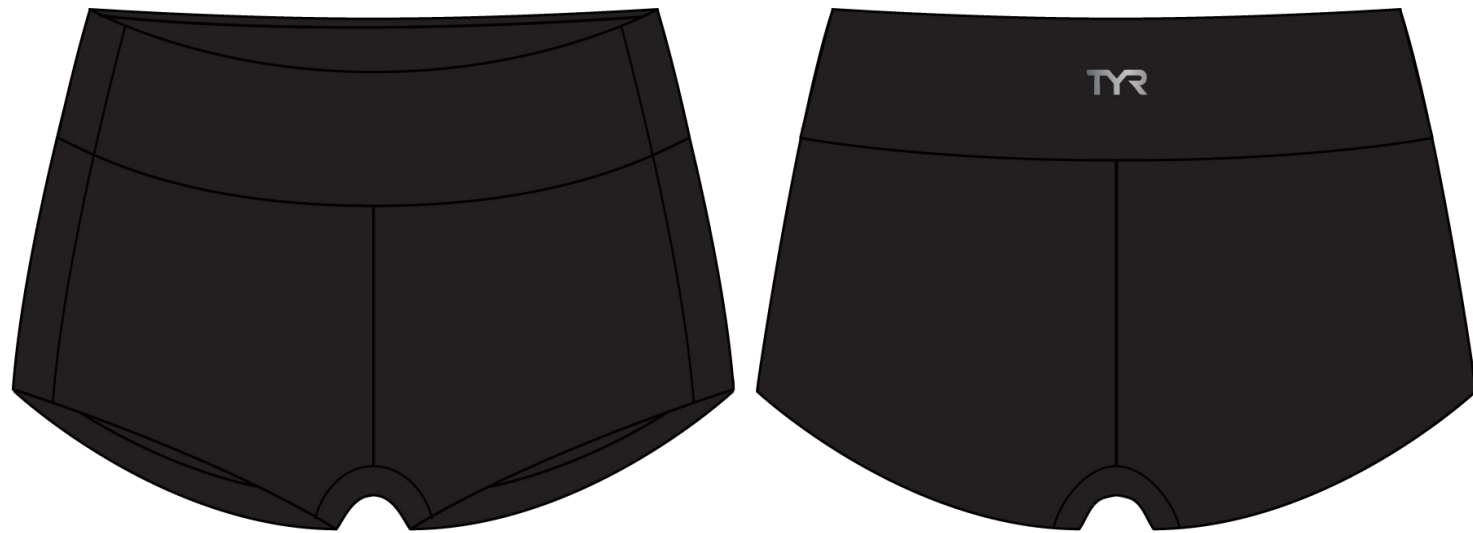

TYR **REDESIGNED** - CASEY BOYSHORT- DURAFAST ELITE

MSRP: $39.99

SIZE: 4, 6, 8, 10, 12, 14, 16

DURAFAST ELITE FABRIC: 94% POLYESTER, 6% SPANDEX

- 300+ HOURS OF PERFORMANCE
- 100% CHLORINE PROOF
- 100% COLORFAST
- UPF 50+ TECHNOLOGY

WEIGHT: 230 GSM

LINER FABRIC: 100% POLYESTER

FEATURES:

- FULLY LINED WITH ANTIMICROBIAL LINING
- WIDE COMFORT CONTROLFIT WAISTBAND
- FULL COVERAGE

B07002
001 BLACK