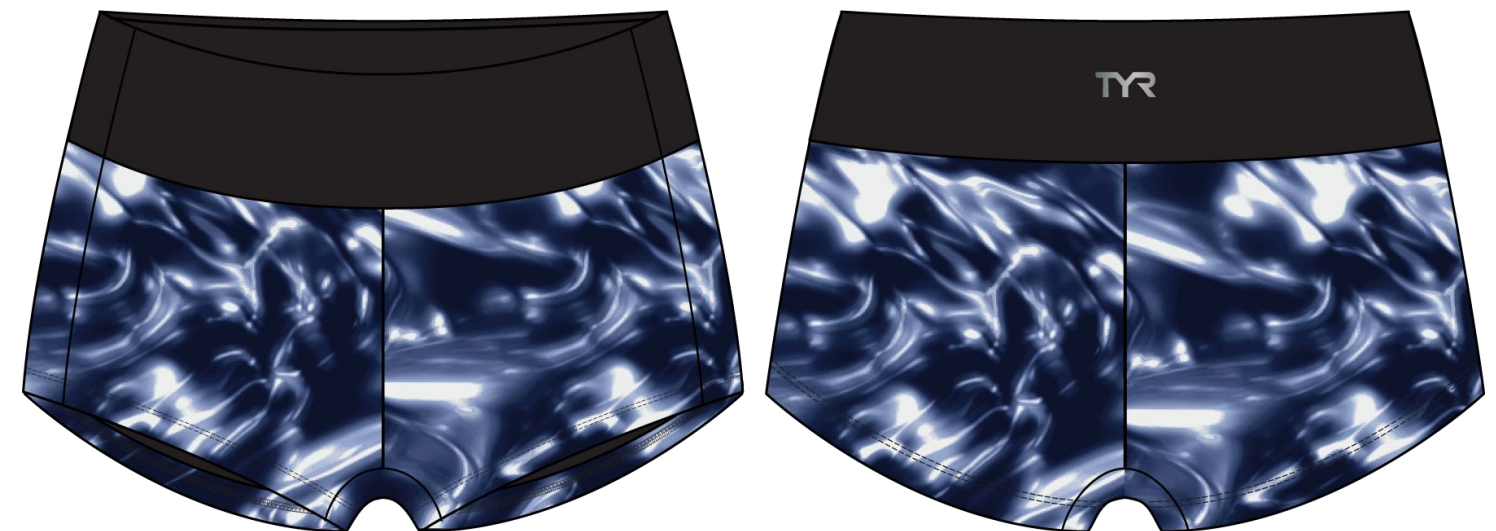

**WEIGHT:** 230 GSM

**LINER FABRIC:** 100% POLYESTER

**FEATURES:**

- FULLY LINED WITH ANTIMICROBIAL LINING
- WIDE COMFORT CONTROLFIT WAISTBAND
- FULL COVERAGE

**B07002**  
001 BLACK

**B07002**  
401 NAVY

**B07001**  
481 MET BLUE  
"RIVO"