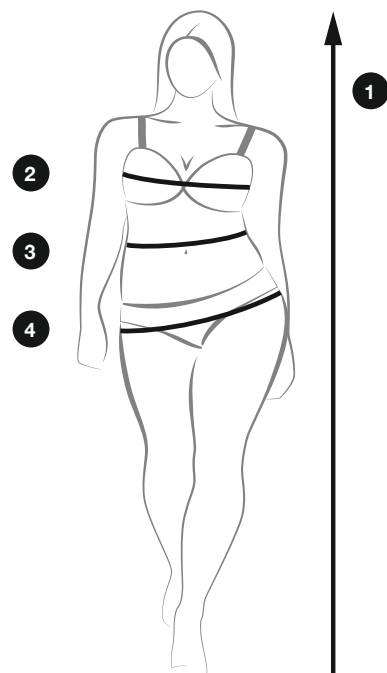

BODY MEASUREMENTS

	LADIES							
SIZE	44	46	48	50	52	54	56	58
BODY HEIGHT	168	168	168	168	168	168	168	168
CHEST CIRCUMFERENCE	106	112	118	124	130	136	142	148
WAIST CIRCUMFERENCE	92,5	98,5	105	112	118	124	130	136
HIP CIRCUMFERENCE	112	118	124	130	136	142	148	154

ALL MEASUREMENTS IN CM

1. **1 Body height**
   Standing barefoot with a straight posture.
2. **2 Chest circumference**
   Measured horizontally around the fullest part of the chest.
3. **3 Waist circumference**
   Measured horizontally around the smallest part of the waist.
4. **4 Hip circumference**
   Measured horizontally around the fullest part of the hip with feet standing together.