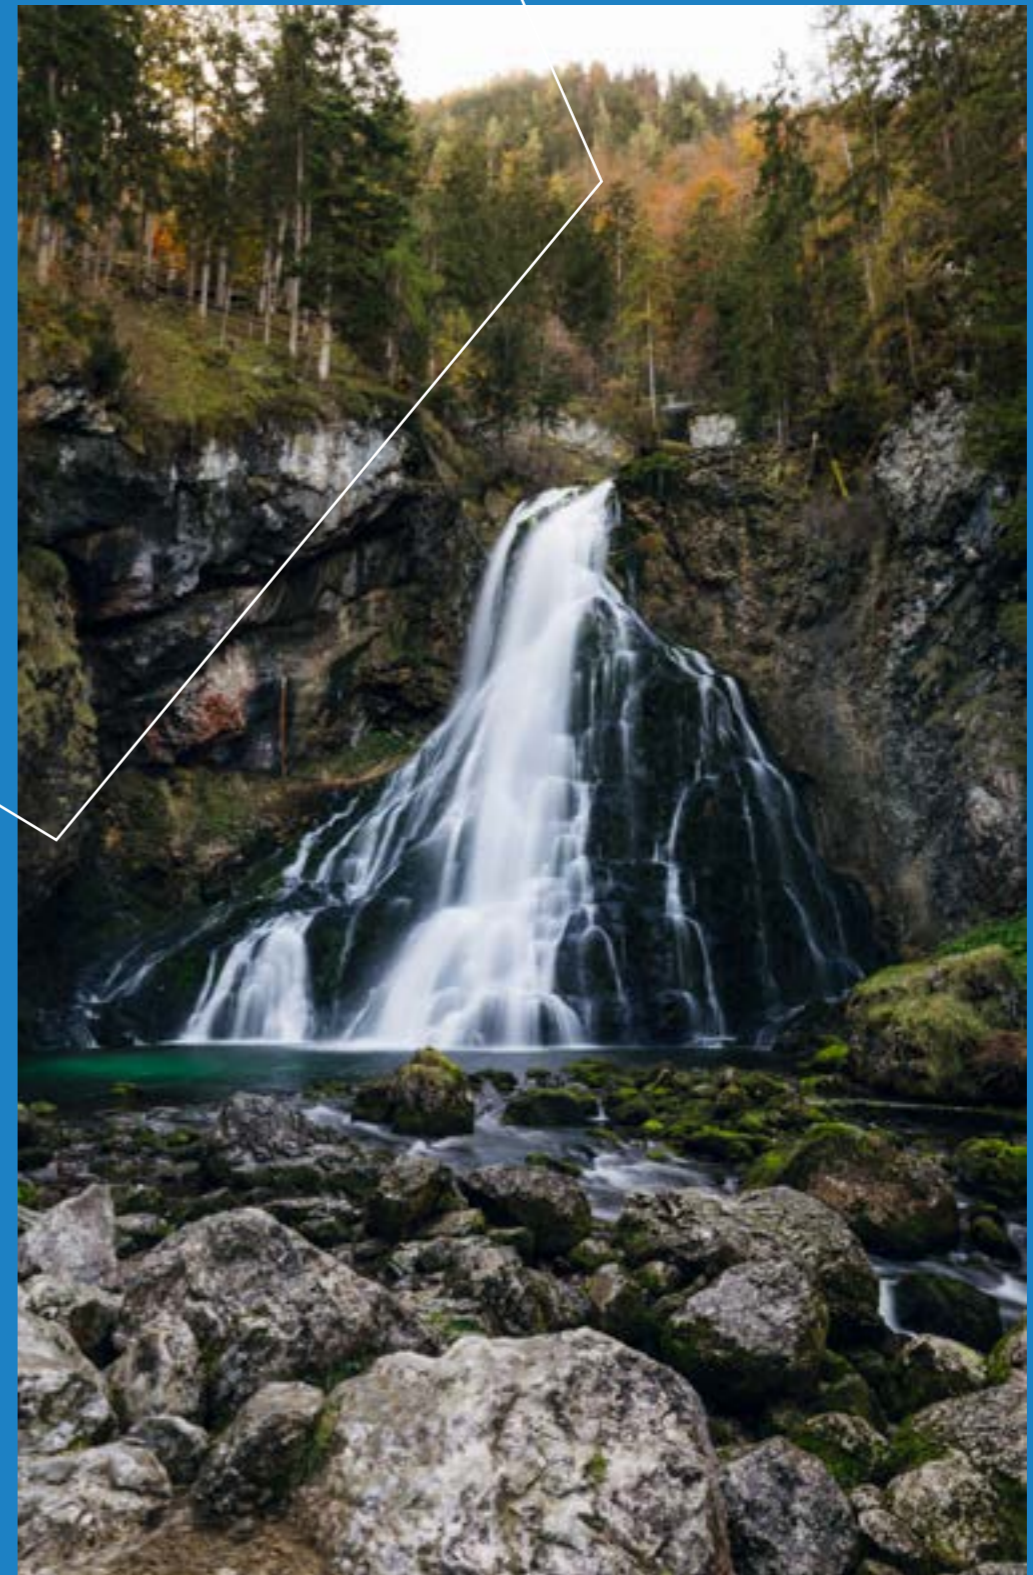

## 36078 HAVEL HIGH STIRNBAND

MATERIAL: 50% wool (merino) / 50% polyacrylic  
MATERIAL INSIDE: fleece | 100% polyester (recycled)  
HEIGHT: 10 cm

COLOR: 006

COLOR: 024

COLOR: 133

COLOR: 457

COLOR: 493

COLOR: 659