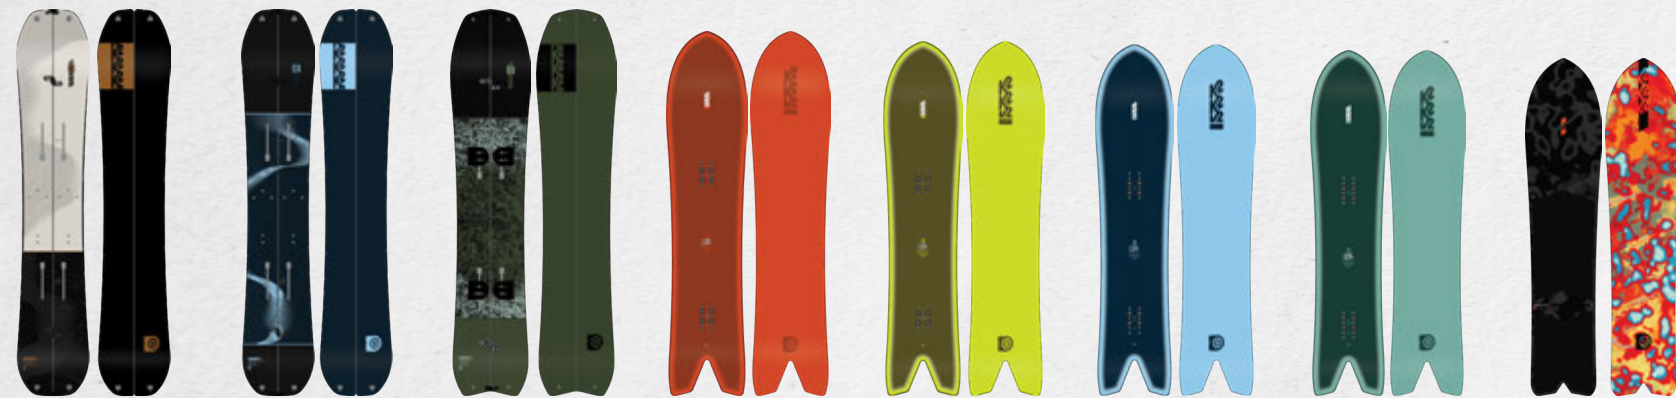

DEEP COLLECTION

FREELoader   MARAUDER   ISOLATOR   SPECIAL EFFECTS 152   SPECIAL EFFECTS 148   SPECIAL EFFECTS 144   SPECIAL EFFECTS 140   TREE SPLITTER