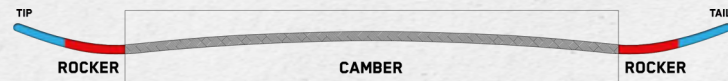

EMBASSY RENTAL

all-mountain / directional twin / versatile

AN INSTANT CLASSIC

BOARD SHAPE: Directional Twin
RIDING STYLE: All-Mountain
ABILITY: Intermediate to Advanced

FEATURES

Twin Combination Camber Profile - Extruded 2000 Base - BAP Core - ICG™ 10 Biax Carbon Glass Hybritech™ Construction

CONSTRUCTION

PROFILE

FLEX

SIZE CM	EFF. EDGE CM	TIP/WAIST/TAIL MM	SIDECUT M	STANCE IN	SETBACK IN	WT RANGE LBS	WT RANGE KG
149	113	28.2 - 24.1 - 28.2	7.25	19"	0.50"	90-160+	41-73+
152	116	28.5 - 24.4 - 28.5	7.50	20"	0.50"	110-180+	50-82+
155	118	28.9 - 24.7 - 28.9	7.70	21"	0.50"	120-190+	54-86+
157	119	29.1-24.9-29.1	7.80	21"	0.50"	120-190+	54-86+
157W	119	29.9-25.7-29.9	7.80	20"	0.50"	110-180+	50-82+
159	122	29.5-25.1-29.5	7.90	22"	0.50"	130-220+	59-100+
159W	122	30.3-25.9-30.3	7.90	22"	0.50"	130-220+	59-100+
162	123	29.7-25.4-29.7	8.10	23"	0.50"	140-230+	64-104+
162W	123	30.5-26.2-30.5	8.10	23"	0.50"	140-230+	64-104+
165W	126	31.0-26.6-31.0	8.30	23"	0.50"	140-230+	64-104+

GATEWAY RENTAL

all-mountain / directional twin / playful

YOUR SIDEKICK IN PROGRESSION AND EXPLORATION

BOARD SHAPE: Directional Twin
RIDING STYLE: All-Mountain
ABILITY: Beginner to Intermediate

FEATURES

Directional Rocker Profile - Extruded 2000 Base Aspen Core - ICG™ 10 Biax Carbon Glass Hybritech™ Construction

CONSTRUCTION

PROFILE

FLEX