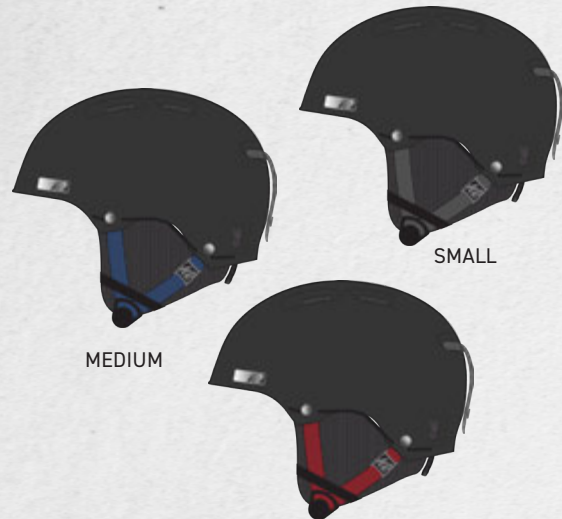

SMALL
MEDIUM
LARGE / X-LARGE

VERDICT RENTAL

CONSTRUCTION: Hard Shell
VENTILATION: Passive Channel
LINER: Full Wrap
FIT SYSTEM: K2dialed

WEIGHT (G): 470
SIZES: S, M, L/XL
CERTIFICATIONS: Snow Safety (F2040 + EN1077)
Bike Safety (CPSC + EN1)

ENTITY RENTAL

CONSTRUCTION: Hard Shell
VENTILATION: Passive Channel
LINER: Full Wrap
FIT SYSTEM: K2dialed

WEIGHT (G): 480
SIZES: XS
CERTIFICATIONS: Snow Safety (F2040 + EN1077)
Bike Safety (CPSC + EN1)

RENTAL COLOR SIZE CHART

	GREEN				BLUE				RED			YELLOW						
COLOR	GREEN				BLUE				RED			YELLOW						
BOOT SIZE (US)	11K	12K	13K	1	2	3	4	5	6	7	8	9	10	11	12	13	14	15
BOOT SIZE (EU)	29.5	30.5	31.5	32.5	33.5	34.5	35.5	36.5	38	39.5	40.5	42	43.5	44.5	46	48	49	50
BINDING SIZE	SMALL				MEDIUM				LARGE			X-LARGE						
	SIZE: 110																	
	SIZE: 120																	
					SIZE: 130													
									SIZE: 140									
									SIZE: 145									
									SIZE: 150									
									SIZE: 155									
									SIZE: 160									
													SIZE: 157W					
													SIZE: 161W					
													SIZE: 165W					

*BOOT AND BINDING COLORWAYS CORRELATE FOR SIZING REFERENCE
**BOARD COLORS ARE SUGGESTED SIZING AND DO NOT NECESSARILY CORRELATE TO BOOT/BINDING COLORWAYS