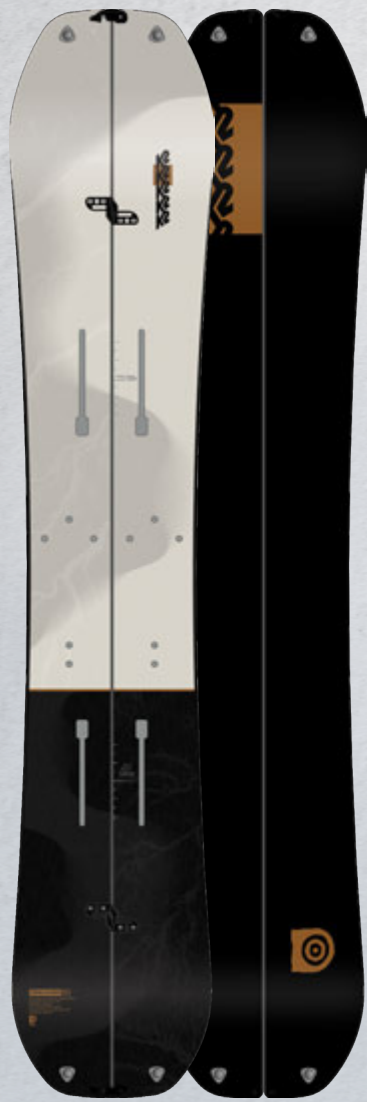

DEEP COLLECTION

to go where no one has gone before.

FREELoader