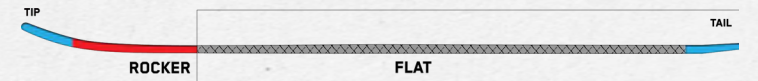

ISOLATOR

all-gender / backcountry / splitboard

USE THIS TOOL TO AVOID OTHER HUMANS

BOARD SHAPE: Directional
RIDING STYLE: All-Mountain Freeride
ABILITY: Intermediate to Expert

FEATURES
Directional Camber Profile - Volume Shift™
Sintered 4000 Base - Paulownia Tour-Lite Core
Karakoram UltraClips - ICG™ 10 Carbon Glass
Splittrack™ Inserts

CONSTRUCTION

PROFILE

FLEX

SIZE CM	EFF. EDGE CM	TIP/WAIST/TAIL MM	SIDECUT M	STANCE IN	SETBACK IN	WT RANGE LBS	WT RANGE KG
142	104	29.9 - 250 - 27.9	5.5/6.5	19"	0.75"	90-160+	41-73+
146	108	30.5 - 254 - 28.5	5.7/6.7	19"	0.75"	90-160+	41-73+
150	111	31.3 - 260 - 29.3	5.9/6.9	20"	0.75"	120-190+	54-86+
154	115	31.8 - 264 - 29.8	6.1/7.1	21"	0.75"	120-190+	54-86+
158	118	32.4 - 268 - 30.4	6.3/7.3	22"	0.75"	130-210+	59-95+
162	122	32.7 - 27.0 - 30.7	6.5/7.5	23"	0.75"	130-210+	59-95+

TREE SPLITTER

all-gender / fish / soft snow

100% A GOOD TIME, EVERY SINGLE TIME

BOARD SHAPE: Tapered Directional
RIDING STYLE: Look out below!
ABILITY: Beginner to Expert

FEATURES
Flat Rocker Profile - Extruded 2000 Base
Veneer Core - Paracord Leash - Traction Pad

CONSTRUCTION

PROFILE

FLEX

SIZE CM	EFF. EDGE CM	TIP/WAIST/TAIL MM	SIDECUT M	STANCE IN	SETBACK IN	WT RANGE LBS	WT RANGE KG
120	86	29.0 - 24.2 - 24.5	9.00	N/A	N/A	70-190+	32-86+
136	98	30.2 - 25.0 - 25.7	9.00	N/A	N/A	90-220+	40-100+