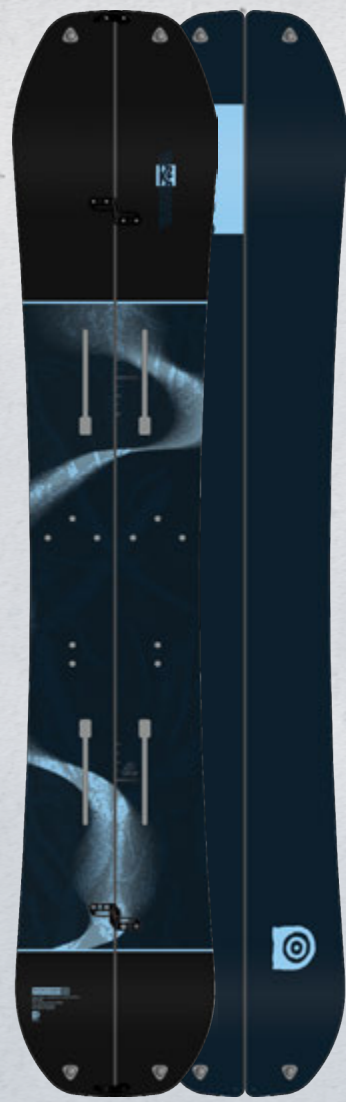

MAURADER
SPLIT PACKAGE