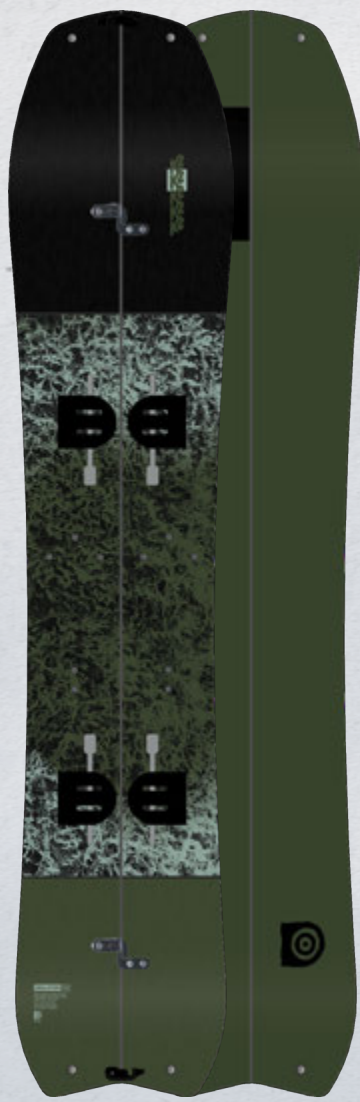

DEEP COLLECTION

to go where no one has gone before.

FREELoader

MAURADER
SPLIT PACKAGE

ISOLATOR

SPECIAL EFFECTS
152

SPECIAL EFFECTS
148

SPECIAL EFFECTS
144

SPECIAL EFFECTS
140

TREE SPLITTER