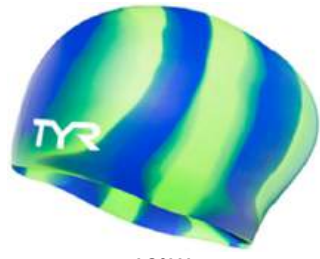

LCSM
002_BLACK/RED
CARRYOVER

LCSM
642_RED/NAVY
CARRYOVER

TYR SILICONE LONG HAIR MULTICOLOR ADULT FIT
MSRP: \$20.00

LCSLM
801_ORANGE/PINK
CARRYOVER

LCSLM
310_GREEN/BLUE MULTI
CARRYOVER

LCSLM
547_PURPLE/PINK MULTI
CARRYOVER