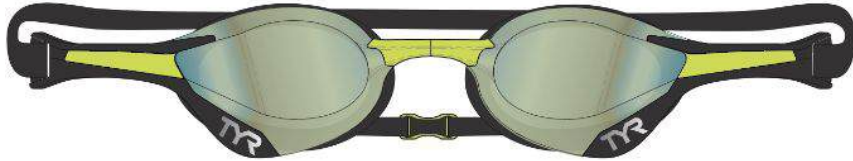

TYR®

ALWAYS IN FRONT

**HARDGOODS, PERFORMANCE SWIM, TRAINING SWIM, WORKOUT SWIM
FALL/WINTER 25**

PERFORMANCE GOGGLES

TYR TRACER X ELITE MIRRORED & NON-MIRRORED ADULT FIT

MSRP: \$70.00

MIRRORED

LGTRXELM
009_BLK/LIME
NEW

LGTRXELM
043_SILVER/BLACK
CARRYOVER

LGTRXELM
756_GOLD/ORANGE
CARRYOVER

NON-MIRRORED

LGTRXEL
074_SMOKE/BLACK
CARRYOVER

FEATURES:

- Sculpted Ultra-Low Profile Lens
- Wide Peripheral View (180°)
- Stability Side Rails
- Curved Speed Adjustment
- Durafit LIQUID
- Silicone Gaskets
- Endless Silicone Strap Design
- 5 Interchangeable Nosebridge Sizes
- Anti-fog Coating
- Deep Inner-Eye Fit
- Includes Reusable Case with 1 Adult Silicone Swim Cap
- Ages 16+

TYR STEALTH X MIRRORED & NON-MIRRORED ADULT FIT

MSRP: \$40.00

MIRRORED

LGSTLXM
339 ELEC/LIME
NEW

LGSTLXM
461 BLUE/MULTI
NEW

FEATURES:

- Sculpted Ultra-low Profile Lens
- HD lenses with Anti-fog Coating
- Deep Inner-eye Fit
- Curved Speed Adjustment
- Durafit LIQUID Silicone Gaskets
- Endless Silicone Strap Design
- 5 Removable Nosebridges
- Wide Peripheral View (180°)
- Packaged in Reusable Case
- Ages 16+