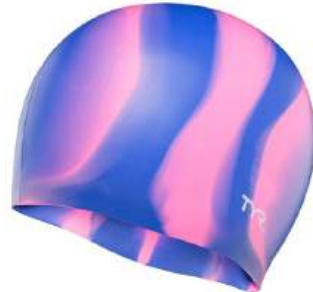

LCSM
547_PURPLE/PINK MULTI
CARRYOVER