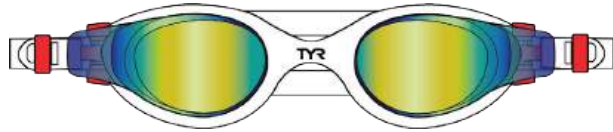

RECREATIONAL GOGGLES

TYR VESI MIRRORED & NON-MIRRORED ADULT FIT

MSRP: \$20.00

MIRRORED

LGHYBM
711_GOLD/WHT
SS25

LGHYBM
759_GOLD/NAVY/NAVY
CARRYOVER

LGHYBM
043_SILVER/BLACK/BLACK
CARRYOVER

NON-MIRRORED