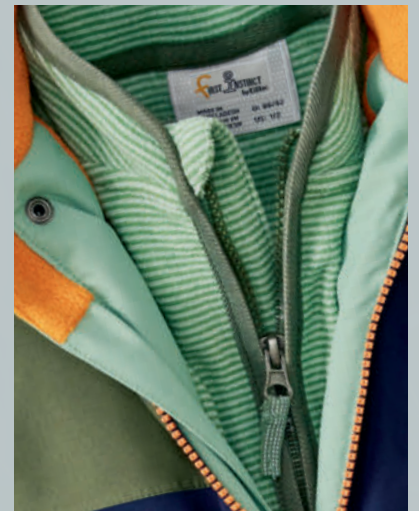

MINI COLLECTION

FIRST INSTINCT. FIRST STEP, FIRST SMILE, FIRST FEEL – THAT'S THE PHILOSOPHY OF KILLTEC'S LABEL FOR THE LITTLE ONES. FASHION AND FUNCTION WITH LOTS OF ATTENTION TO DETAIL FOR LITTLE EXPLORERS.

1) 43366 FLOW 54 MNS ONPC // 2) 43360 FLOW 49 MNS FLC JCKT
3) 43367 FLOW 55 MNS JCKT // 4) 43362 FLOW 50 MNS FLC JCKT // 5) 43368 FLOW 56 MNS JCKT