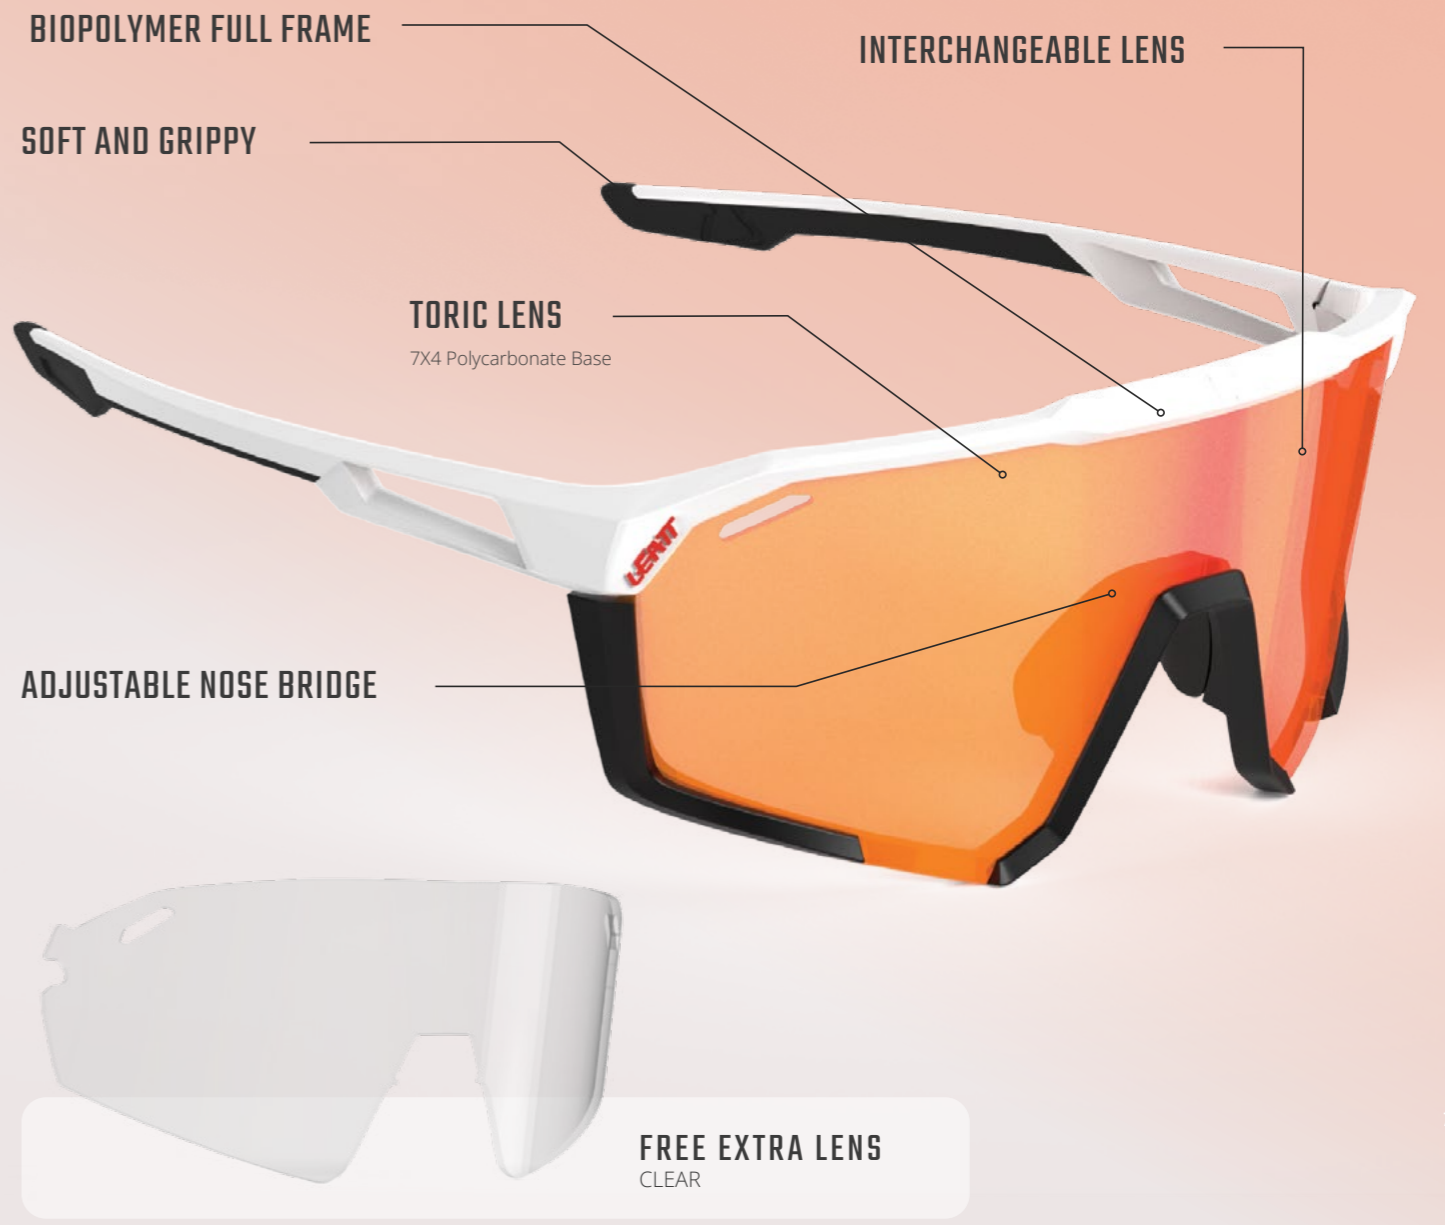

SUNGLASSES

SUNGLASSES

SPEEDVIZ

SPEED-VIZ PRO, SPEED-VIZ LITE

KEY FEATURES

- SpeedViz Pro Sunglasses – Biopolymer full frame
- Certified to Ansi Z87.1 Impact protection standard
- Anti-slip rubber temples and adjustable nose bridge
- Mud channel
- All comes with an extra clear lens excluding Photochromic
- Protective case included

LENS KEY FEATURES:

- **Material: Toric 7x4, Polycarbonate**
 - The lens provides a very precise focal point, close fit to face for wind protection, combining performance and style

NEW 26
PRODUCT

SPEEDVIZ PRO