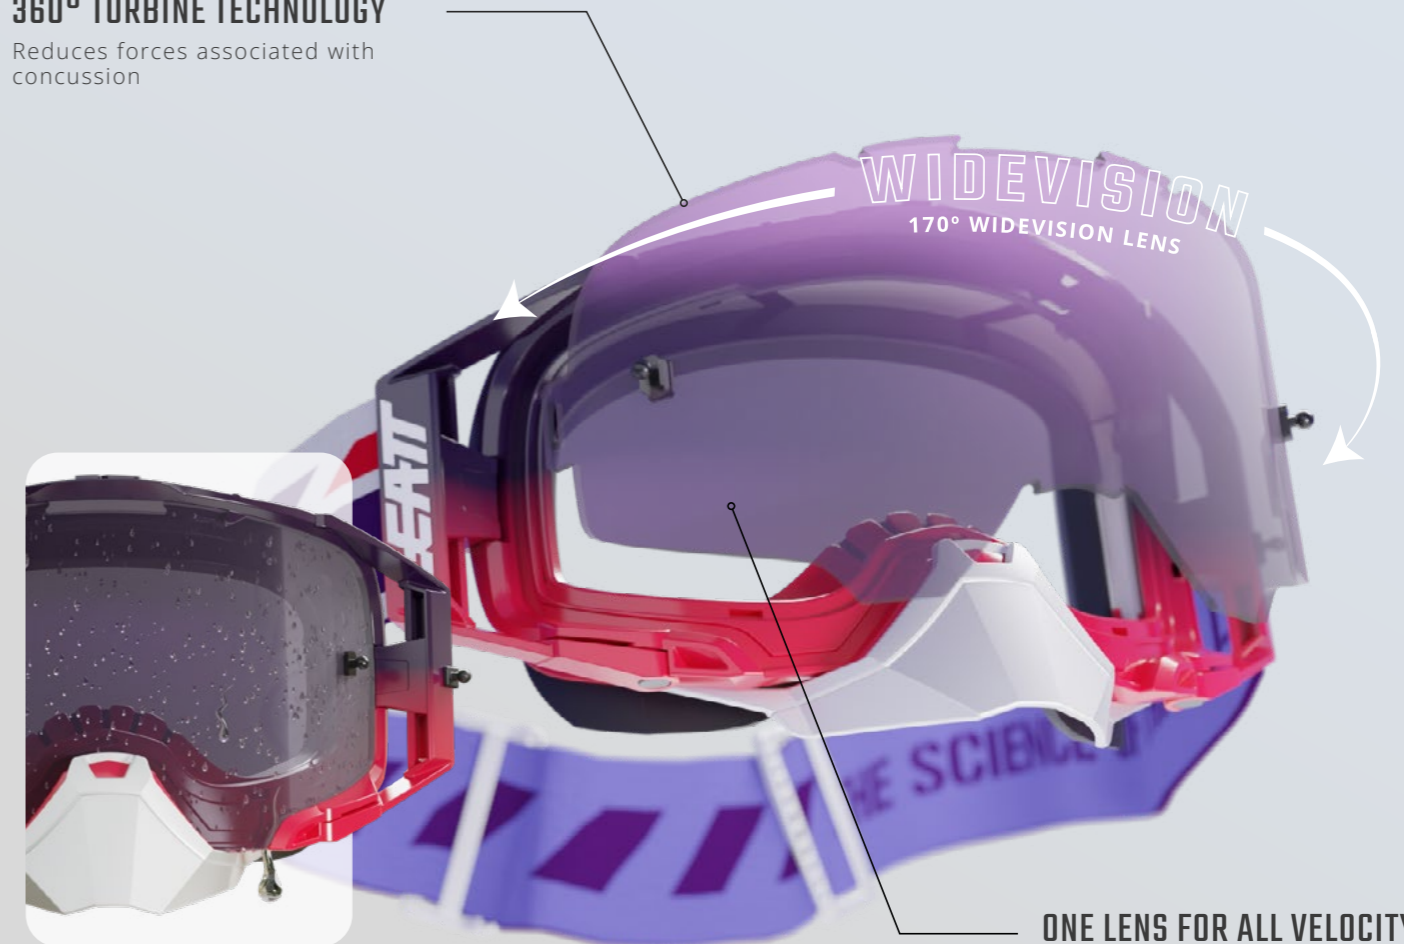

360° TURBINE TECHNOLOGY

Reduces forces associated with concussion

ONE LENS FOR ALL VELOCITY GOGGLES

Same lens for all velocity goggles including Roll-Off