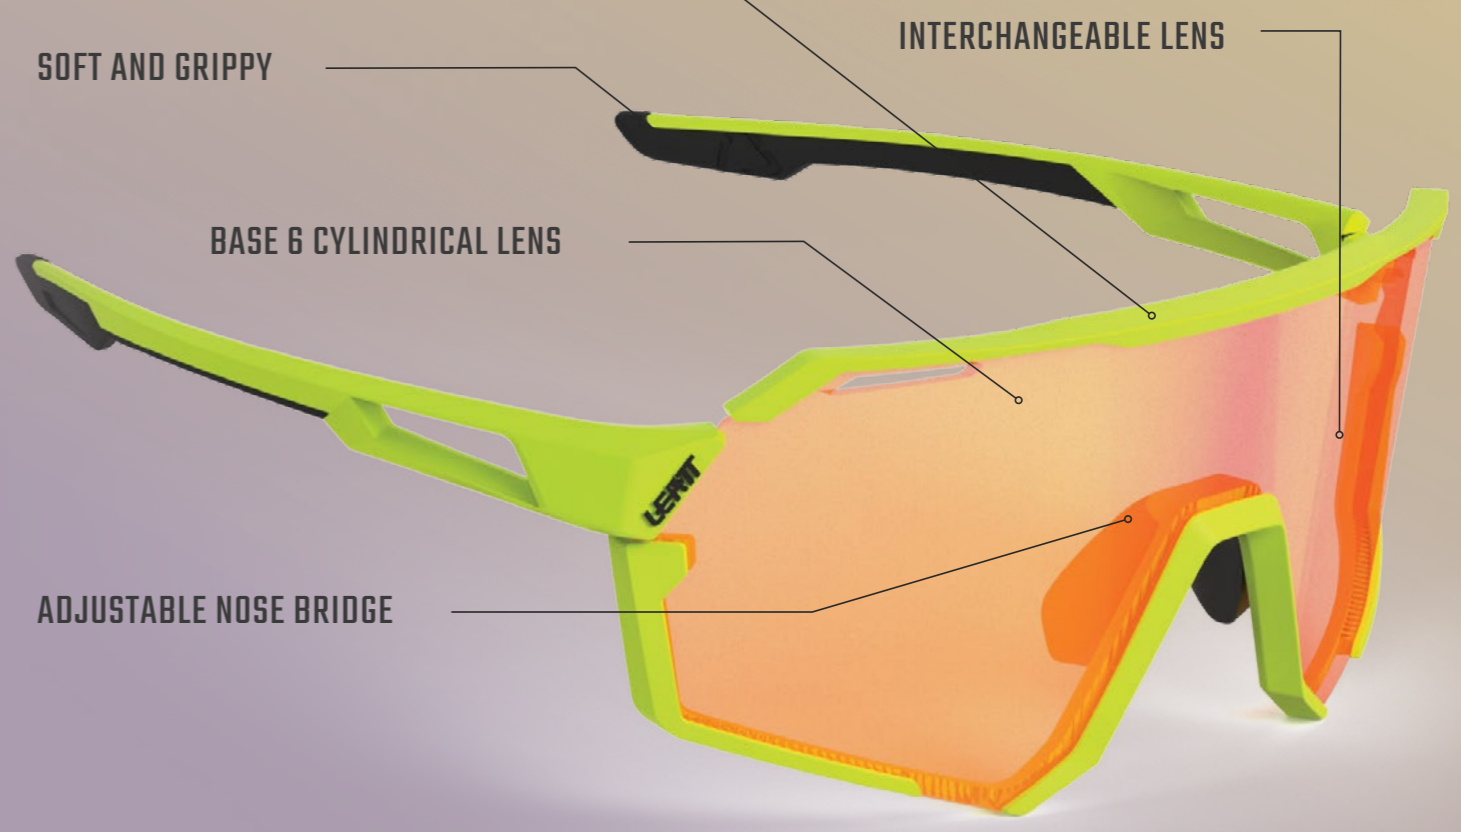

LENS KEY FEATURES:

- **Lens Material: Cylindrical lens base 6**
  - Taller lens with bigger range in vertical field of view. Modern look and feel

BIOPOLYMER
COMPONENTS

SOFT AND GRIPPY

INTERCHANGEABLE LENS

BASE 6 CYLINDRICAL LENS

ADJUSTABLE NOSE BRIDGE