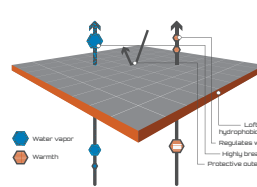

POLARTEC® ALPHA®

- Synthetic fiber insulation
- Warmth without weight
- Highly packable, quick drying and breathable
- Originally developed for the U.S. Special Forces