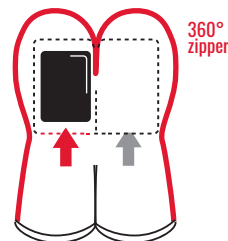

BABY INTELLIGENT HEATING POCKET

- Intelligent Heating Pocket system adapted to the needs of babies
- Down insulation that protects the hands from direct contact to the heating pad
- Warmth is kept inside the glove