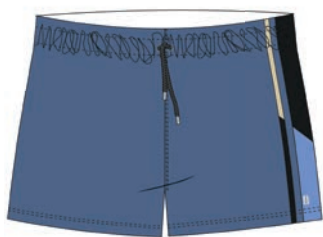

Bademode bestellbar bis 15.03.25 für Lieferung ab 01.08.25
bzw. bis 15.04.25 für Lieferung ab 01.11.25
Order swimwear until 15.03.25 for deliveries starting 01.08.25
or until 15.04.25 for deliveries starting 01.11.25

24975 58 (01.11.25)
Bermudas, Innenslip, Seitentaschen
inner mesh brief, side pockets
100% PES

S | M | L | XL | XXL | 3XL