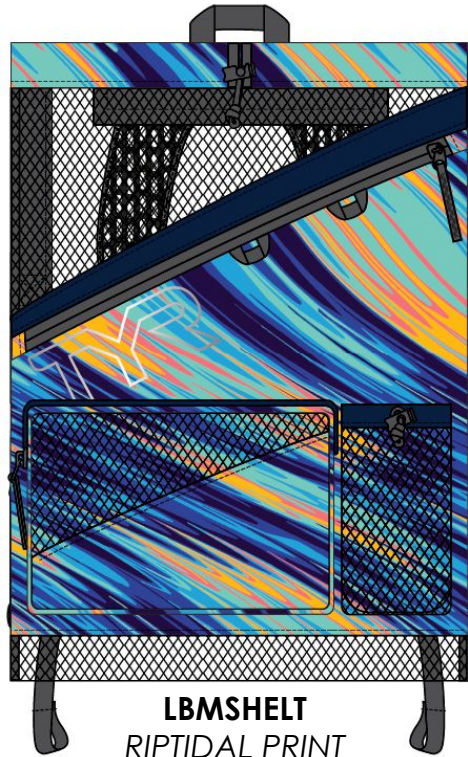

ELITE 40L MESH BACKPACK

MSRP: $40.00

LBMSHELT
RIPTIDAL PRINT
435_TEAL/ORG
NEW