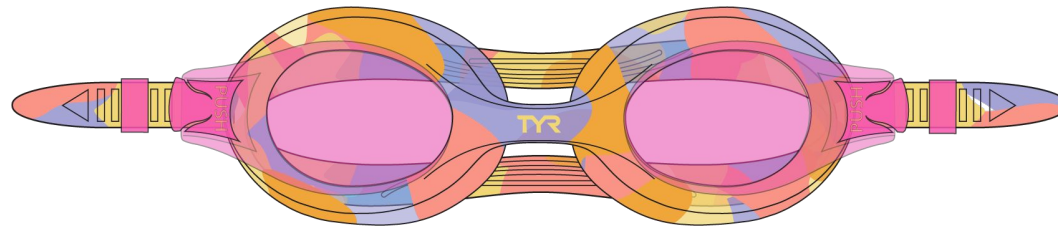

LGSWTD
633_PINK/ORANGE/YELLOW
NEW