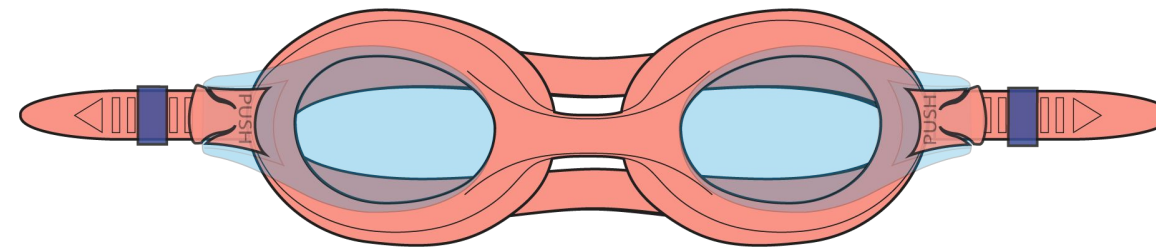

LGSW
823_BLUE/CORAL
NEW