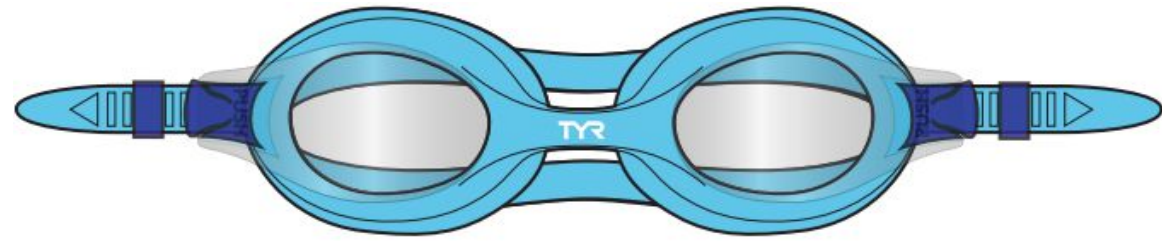

CARRYOVER

FEATURES:

- Unibody Construction
- Durafit Silicone Gaskets
- Anti-fog Coating
- Speed Adjustment
- Age 3-10

SWIMPLE MIRRORED & NON-MIRRORED YOUTH FIT

MSRP: \$15.00

MIRRORED

LGSWM
046_SILVER/BLU
NEW