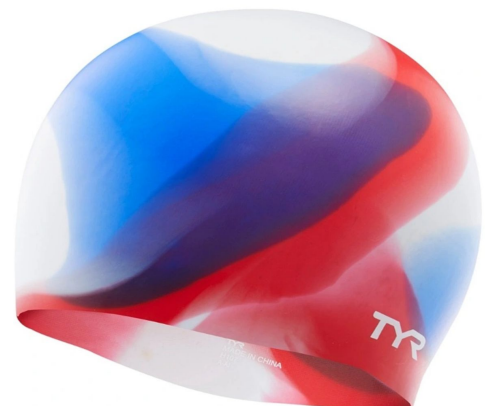

MSRP: \$20.00

LCSLM
801_ORANGE/PINK
CARRYOVER

LCSLM
310_GREEN/BLUE MULTI
CARRYOVER

LCSLM
547_PURPLE/PINK MULTI
CARRYOVER

FEATURES:

- Hypoallergenic
- 100% Silicone

TYR® SILICONE MULTICOLOR YOUTH FIT

MSRP: \$20.00

LCSJRTD
890_TURQ CORAL
NEW

LCSJRTD
173_YELLOW/PINK/ORANGE
CARRYOVER

LCSJRTD
678_PINK/PURPLE
CARRYOVER

LCSJRTD
671_PINK/BLUE/ORANGE
CARRYOVER

LCSJRTD
465_BLUE/YELLOW/GREEN/ORANGE
CARRYOVER

LCSJRTD
646_RED/WHITE/BLUE
CARRYOVER

LCSJRTD
492_BLUE/ORANGE
CARRYOVER

FEATURES:

- Hypoallergenic
- 100% Silicone

SILICONE LONG HAIR MULTICOLOR JUNIOR FIT

MSRP: \$20.00

LCSLJRTD
173_YELLOW/PINK/ORANGE
CARRYOVER

LCSLJRTD
671_PINK/BLUE/ORANGE
CARRYOVER