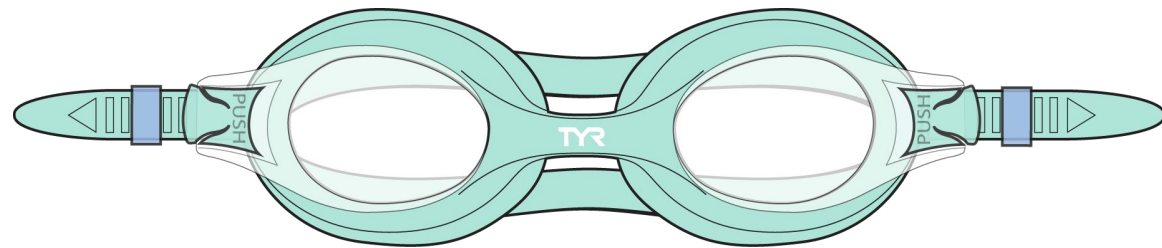

NON-MIRRORED

LGSW
559_CLEAR/TURQ
NEW