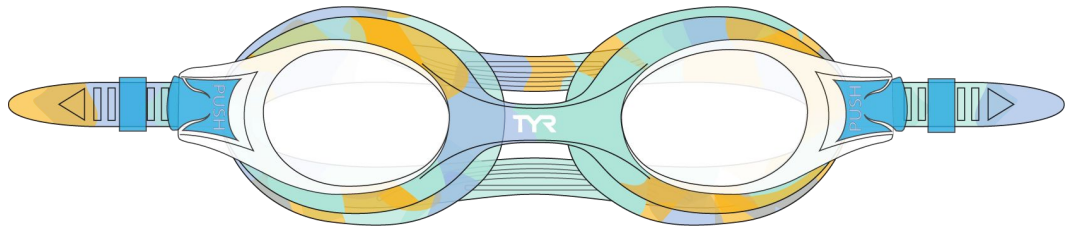

NON-MİRRORED

LGSWTD
763_ORANGE/TIE DYE
NEW