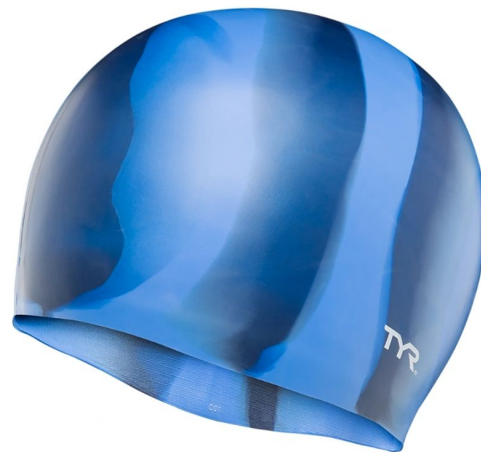

FEATURES:

- Hypoallergenic
- 100% Silicone

WRINKLE FREE SILICONE LONG HAIR JUNIOR FIT

MSRP: \$16.00

LCSJRL
693_FL PINK
CARRYOVER

LCSJRL
420_BLUE
CARRYOVER

LCSJRL
001_BLACK
CARRYOVER

FEATURES:

- Provides a Snag-Free Fit
- Custom Fit for More Hair
- Hypoallergenic
- 100% Silicone

LCSM
890_TURQ CORAL
NEW

LCSM
801_ORANGE/PINK
CARRYOVER

LCSM
547_PURPLE/PINK MULTI
CARRYOVER

LCSM
420_BLUE/MULTI
CARRYOVER