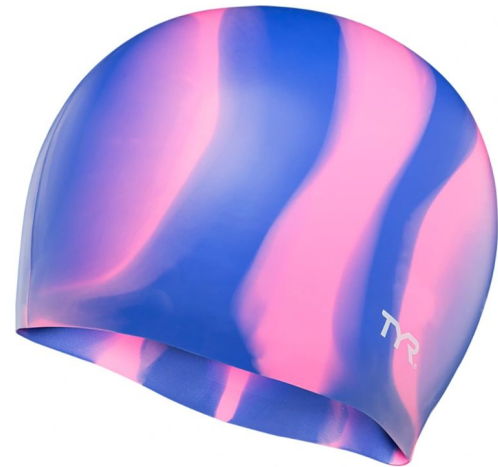

LCSJR
832_CORAL
NEW

LCSJR
440_TURQUOISE
NEW

LCSJR
670_PINK
CARRYOVER

LCSJR
326_APPLE GREEN
CARRYOVER

LCSJR
428_ROYAL
CARRYOVER

LCSJR
401_NAVY
CARRYOVER

LCSJR
100_WHITE
CARRYOVER

LCSJR
001_BLACK
CARRYOVER

FEATURES:

- Hypoallergenic
- 100% Silicone

WRINKLE FREE SILICONE LONG HAIR JUNIOR FIT

MSRP: \$16.00

LCSJRL
693_FL PINK
CARRYOVER

LCSJRL
420_BLUE
CARRYOVER

LCSJRL
001_BLACK
CARRYOVER

FEATURES:

- Provides a Snag-Free Fit
- Custom Fit for More Hair
- Hypoallergenic
- 100% Silicone

LCSM
890_TURQ CORAL
NEW

LCSM
801_ORANGE/PINK
CARRYOVER

LCSM
547_PURPLE/PINK MULTI
CARRYOVER

LCSM
420_BLUE/MULTI
CARRYOVER