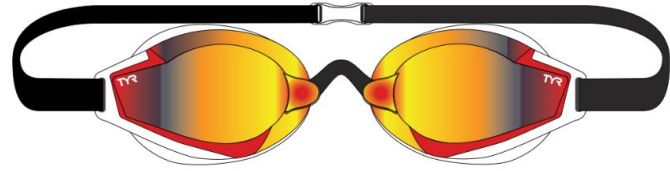

LGTRXRZ
462_BLUE/WHITE
CARRYOVER

FEATURES:

- Sculpted Ultra-low Profile Lens
- HD lenses with Anti-fog Coating
- Deep Inner-eye Fit
- Curved Speed Adjustment
- Durafit LIQUID Silicone Gaskets
- Endless Silicone Strap Design
- 5 Removable Nosebridges
- Wide Peripheral View (180°)
- Packaged in Reusable Case
- Ages 16+

STEALTH X MIRRORED & NON-MIRRORED ADULT FIT

MSRP: \$40.00

MIRRORED

LGSTLXM
751_GOLD/BLACK/BLACK
CARRYOVER

LGSTLXM
658_SILVER/WHITE/WHITE
CARRYOVER

LGSTLXM
712_GOLD/RED
FW24

LGSTLXM
526_PURPLE/BLACK
FW24

NON-MIRRORED

BLACK OPS MIRRORED & NON-MIRRORED ADULT FIT

MSRP: \$30.00

MIRRORED

LGBKOPM
466_BLUE/GREEN
NEW

FEATURES:

- Low Profile
- Wide Peripheral View (140°)
- Durafit Silicone Gaskets
- Anti-fog Coating
- Removable Nosebridges - 4
- Age 16+