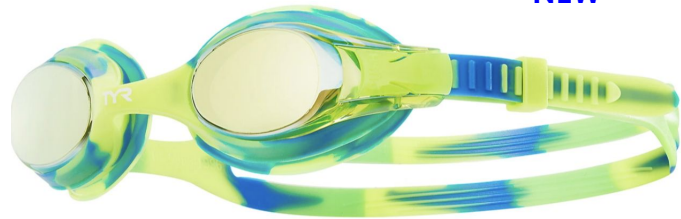

LGSWTDM
298_GOLD/GREEN/BLUE
CARRYOVER