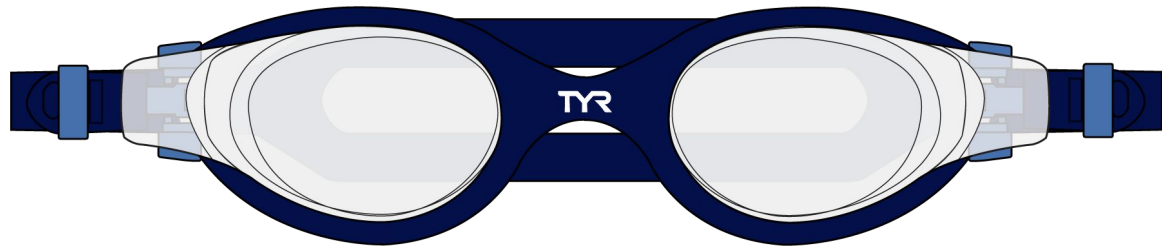

NON-MİRRORED

LGHYB
417_CLEAR/NAVY
NEW