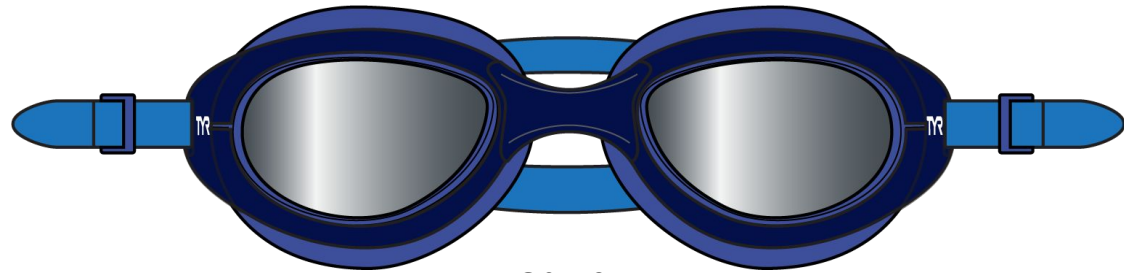

LG SPL2P
100_BLUE/WHITE/WHITE
CARRYOVER

LG SPL2P
785_AMBER/NAVY/NAVY
CARRYOVER

LG SPL2P
074_SMOKE/BLACK/BLACK
CARRYOVER

SPECIAL OPS 2.0 MIRRORED & NON-MIRRORED ADULT FIT

MSRP: \$30.00

MIRRORED NON-POLARIZED