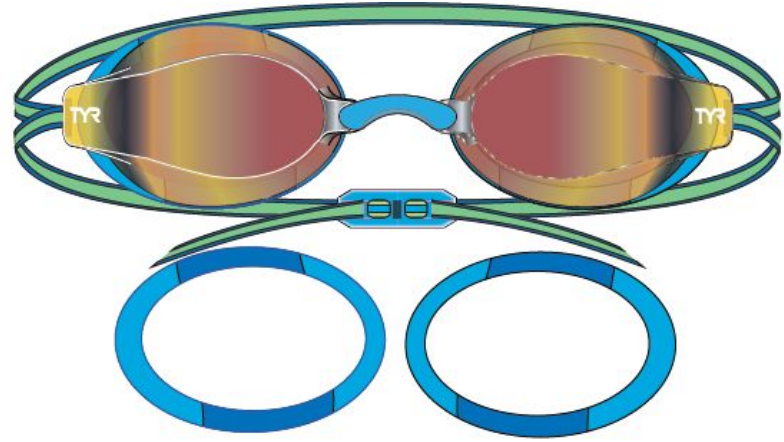

BLACK OPS MIRRORED & NON-MIRRORED JUNIOR FIT

MSRP: $30.00

MIRRORED

LGBKOPMJ
809_ORANGE/GREEN
NEW

FEATURES:

- Smaller Construction
- Low Profile
- Wide Peripheral View
- Durafit Silicone Gaskets
- Anti-fog Coating
- Removable Nosebridges - 4
- Mirrored Lens