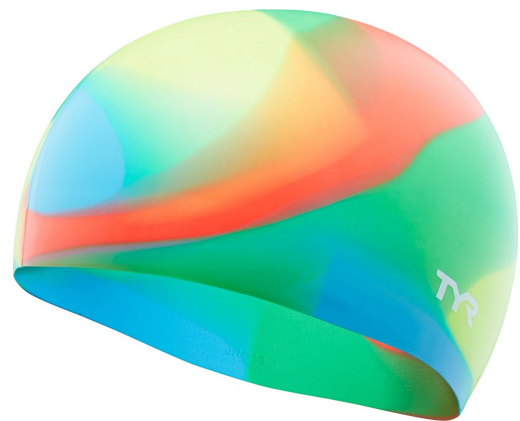

LCSJRTD
890_TURQ CORAL
NEW

LCSJRTD
173_YELLOW/PINK/ORANGE
CARRYOVER

LCSJRTD
678_PINK/PURPLE
CARRYOVER

LCSJRTD
671_PINK/BLUE/ORANGE
CARRYOVER

LCSJRTD
465_BLUE/YELLOW/GREEN/ORANGE
CARRYOVER

LCSJRTD
646_RED/WHITE/BLUE
CARRYOVER

LCSJRTD
492_BLUE/ORANGE
CARRYOVER

FEATURES:

- Hypoallergenic
- 100% Silicone

SILICONE LONG HAIR MULTICOLOR JUNIOR FIT

MSRP: \$20.00

LCSLJRTD
173_YELLOW/PINK/ORANGE
CARRYOVER

LCSLJRTD
671_PINK/BLUE/ORANGE
CARRYOVER