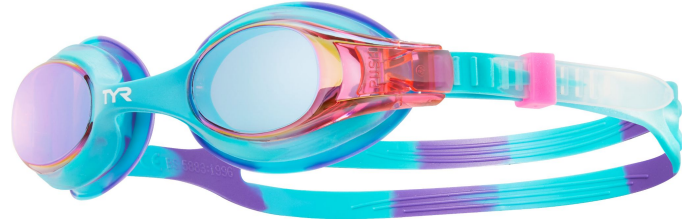

LGT
041_SMOKE/BLACK/WHITE
CARRYOVER

FEATURES:

- Low Profile Construction
- Wide Angle Socket Lenses
- Adjustable Nosebridge
- Split Rubber Head Strap
- Age 16+

YOUTH GOGGLES

SWIMPLE TIE DYE MİRRORED & NON-MİRRORED YOUTH FIT

MSRP: \$15.00

MİRRORED

LGSWTDM
461_BLUE/MULTI
NEW

LGSWTDM
298_GOLD/GREEN/BLUE
CARRYOVER

LGSWTDM
547_PUR/PINK
CARRYOVER

FEATURES:

- Unibody Construction
- Durafit Silicone Gaskets
- Anti-fog Coating
- Speed Adjustment
- Age 3-10

LGSWTD
671_CLEAR/PINK/BLUE
CARRYOVER

LGSWTD
667_PINK/PINK/WHITE
CARRYOVER

LGSWTD
509_CLEAR/PURPLE/TEAL
CARRYOVER

SWIMPLE USA YOUTH FIT

MSRP: \$15.00

NON-MIRRORED

LGSWUSA

642_CLEAR/NAVY/RED