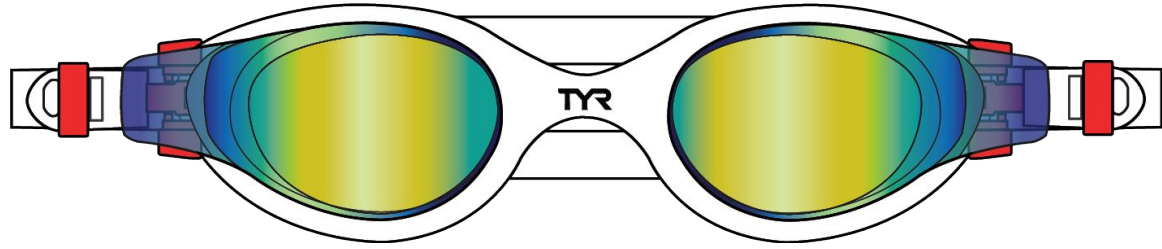

VESI MİRRORED & NON-MİRRORED ADULT FIT

MSRP: $20.00

MİRRORED

LGHYBM
711_GOLD/WHT
NEW