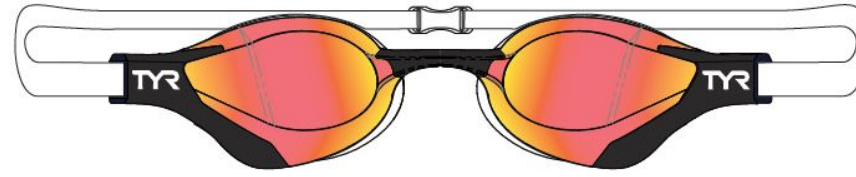

LGTRXRZM
641_RED/WHITE
FW24