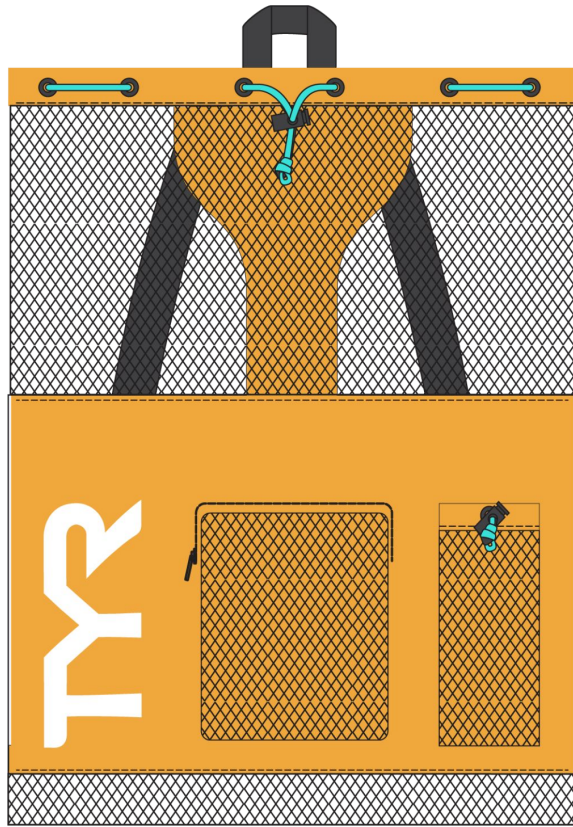

TYR FANNY PACK
MSRP: \$40.00

LFYPCK
001_BLACK
CARRYOVER

FEATURES:

- Adjustable Strap
- Two Inner Pockets
- Lightweight Padded Back Panel
- Carabiner Loop

BIG MESH MUMMY BACKPACK

MSRP: \$30.00

LBMMB3
810_ORANGE
NEW