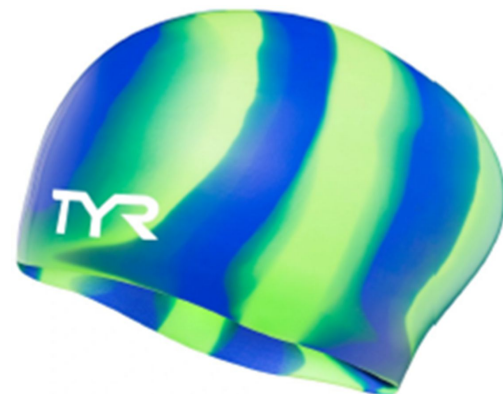

LCSM
310_GREEN/BLUE MULTI
CARRYOVER

LCSM
014_BLACK/GREEN
CARRYOVER

LCSM
002_BLACK/RED
CARRYOVER

LCSM
642_RED/NAVY
CARRYOVER

FEATURES:

- Hypoallergenic
- 100% Silicone

SILICONE LONG HAIR MULTICOLOR ADULT FIT

MSRP: \$20.00

LCSLM
801_ORANGE/PINK
CARRYOVER

LCSLM
310_GREEN/BLUE MULTI
CARRYOVER

LCSLM
547_PURPLE/PINK MULTI
CARRYOVER

FEATURES:

- Hypoallergenic
- 100% Silicone

TYR® SILICONE MULTICOLOR YOUTH FIT

MSRP: \$20.00