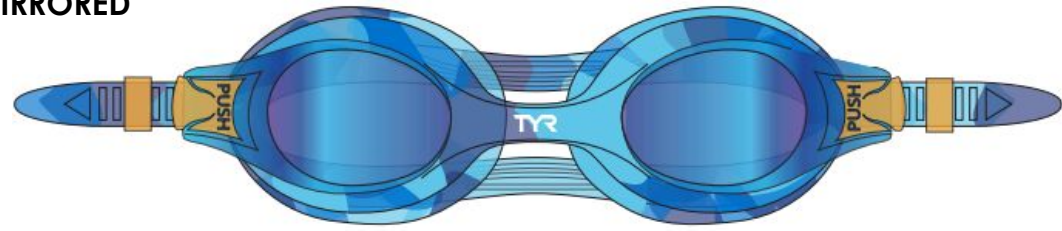

SWIMPLE TIE DYE MİRRORED & NON-MİRRORED YOUTH FIT

MSRP: $15.00

MİRRORED

LGSWTDM
461_BLUE/MULTI
NEW