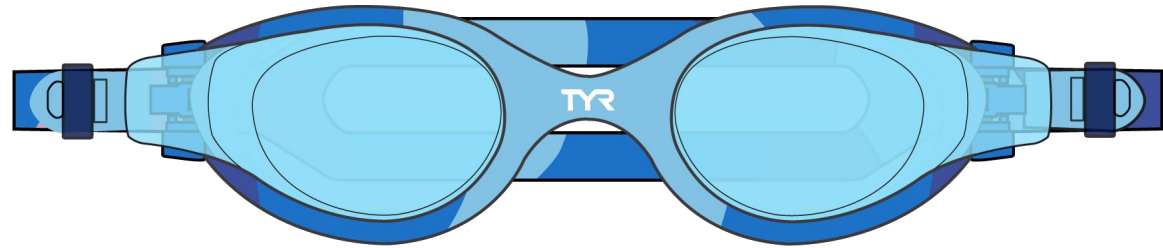

NON-MİRRORED

LGVSITD
362_LT BLUE/AQUA
NEW