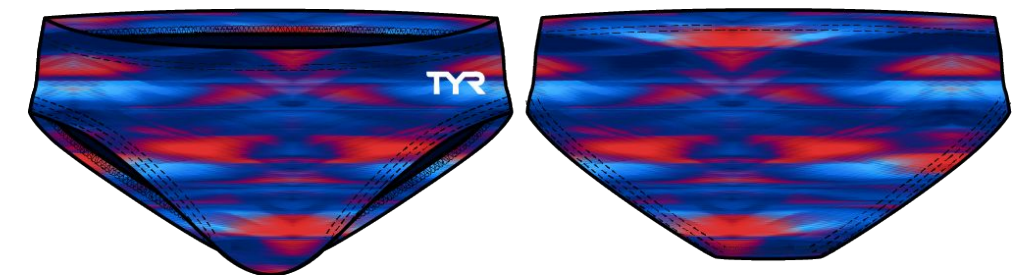

RTEC7A (A&Y)
636 RD/WHT/BLU