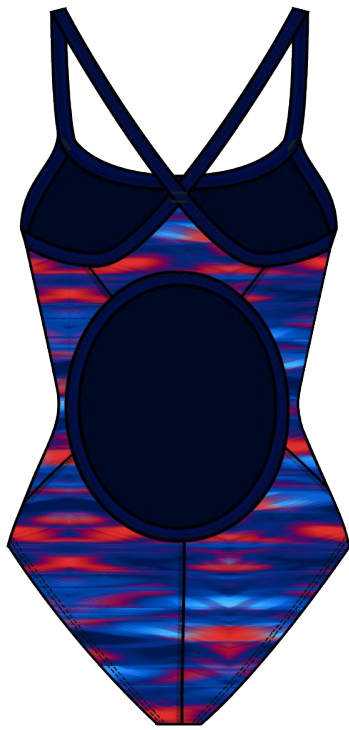

DTEC7 (A&Y)
636 RD/WHT/BLU