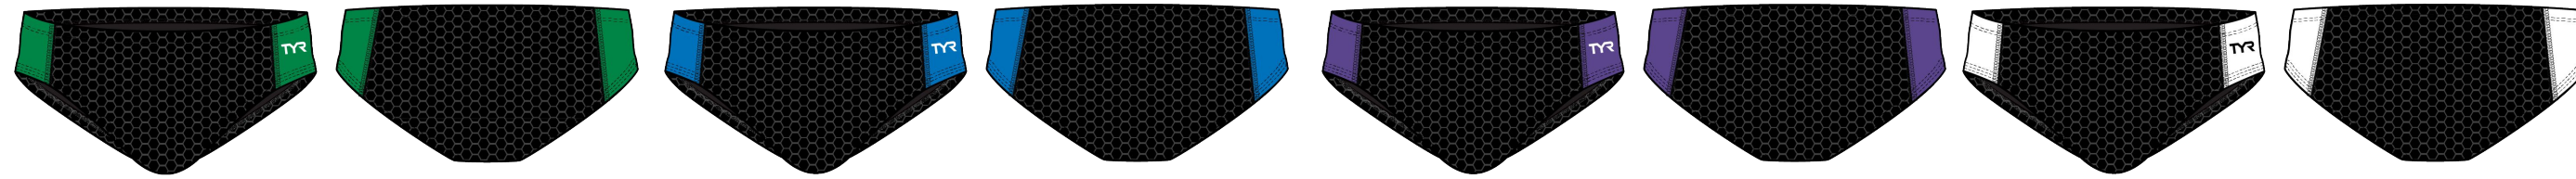

RHEXA7(A&Y)
014 BLACK/ GREEN
CARRYOVER

RHEXA7(A&Y)
093 BLACK/ BLUE
CARRYOVER

RHEXA7(A&Y)
068 BLACK/ PURPLE
CARRYOVER

RHEXA7(A&Y)
060 BLACK/ WHITE
CARRYOVER