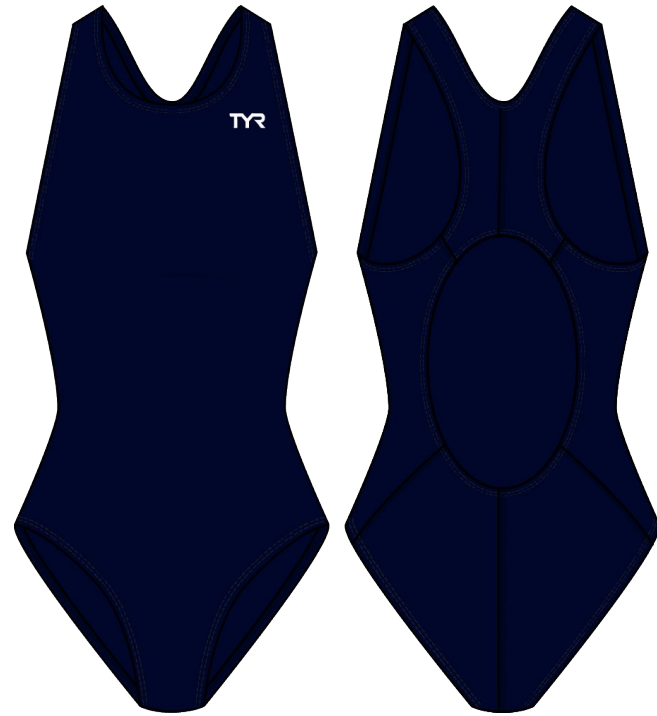

WEIGHT: 230 GSM

LINER FABRIC: 100% POLYESTER

FEATURES:

- THICK AND SECURE STRAPS
- KEYHOLE BACK
- MODERATE CUT LEG
- FULLY LINED WITH ANTIMICROBIAL LINING
- EMBROIDERED LOGO

MDUS7(A&Y)
001 BLACK
CARRYOVER