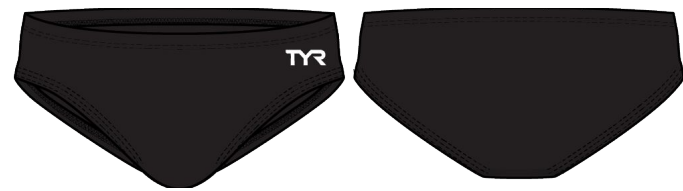

TYR ECO FABRIC: 80% NYLON, 20% XTRA LIFE LYCRA

- ENVIRONMENTALLY FRIENDLY
- 100% CHLORINE PROOF
- 100% COLORFAST
- UPF 50+ TECHNOLOGY

WEIGHT: 190 GSM

LINER FABRIC: 92% POLYESTER/ 8% SPANDEX (JERSEY)

FEATURES:

- FITTED BRIEF
- FULLY LINED WITH JERSEY LINING
- ADJUSTABLE DRAWCORD AT WAIST
- EMBROIDERED LOGO

RSO1A
001 BLACK
CARRYOVER