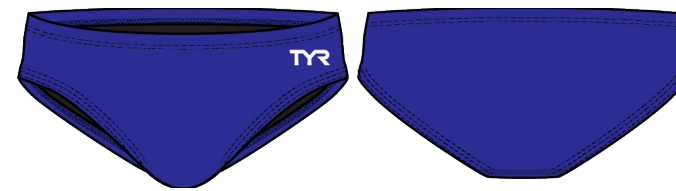

WEIGHT: 190 GSM

LINER FABRIC: 92% POLYESTER/ 8% SPANDEX (JERSEY)

FEATURES:

- FITTED BRIEF
- FULLY LINED WITH JERSEY LINING
- ADJUSTABLE DRAWCORD AT WAIST
- EMBROIDERED LOGO

RSO1A
001 BLACK
CARRYOVER

RSO1A
402 NAVY
CARRYOVER