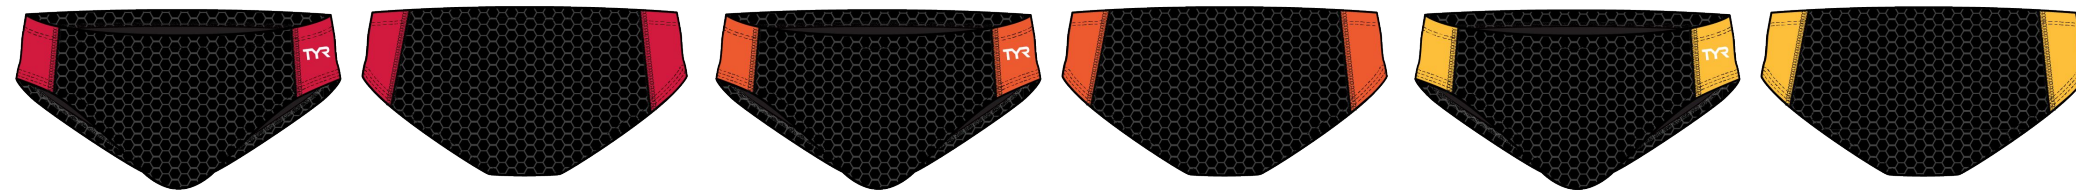

DURAFast ELITE FABRIC: 94% POLYESTER, 6% SPANDEX

- 300+ HOURS OF PERFORMANCE
- 100% CHLORINE PROOF
- 100% COLORFAST
- UPF 50+ TECHNOLOGY

WEIGHT: 230 GSM

LINER FABRIC: 100% POLYESTER

FEATURES:

- FITTED BRIEF
- FULLY LINED WITH ANTIMICROBIAL LINING
- ADJUSTABLE DRAWCORD AT WAIST
- EMBROIDERED LOGO