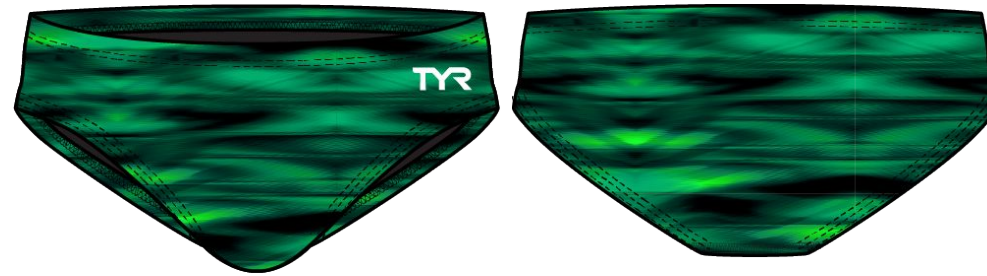

RTEC7 (A&Y)
310 GREEN