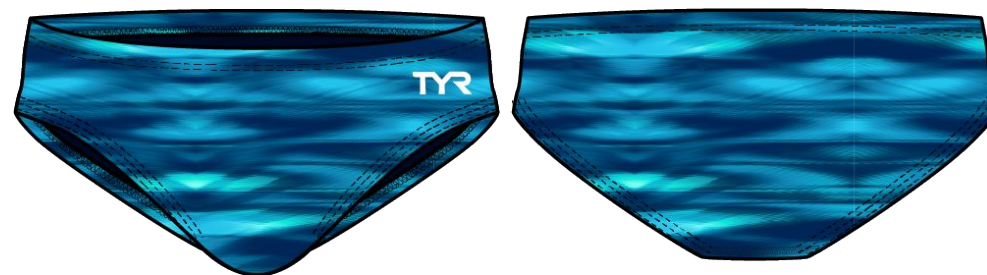

RTEC7 (A&Y)
487 BLUE/GREEN