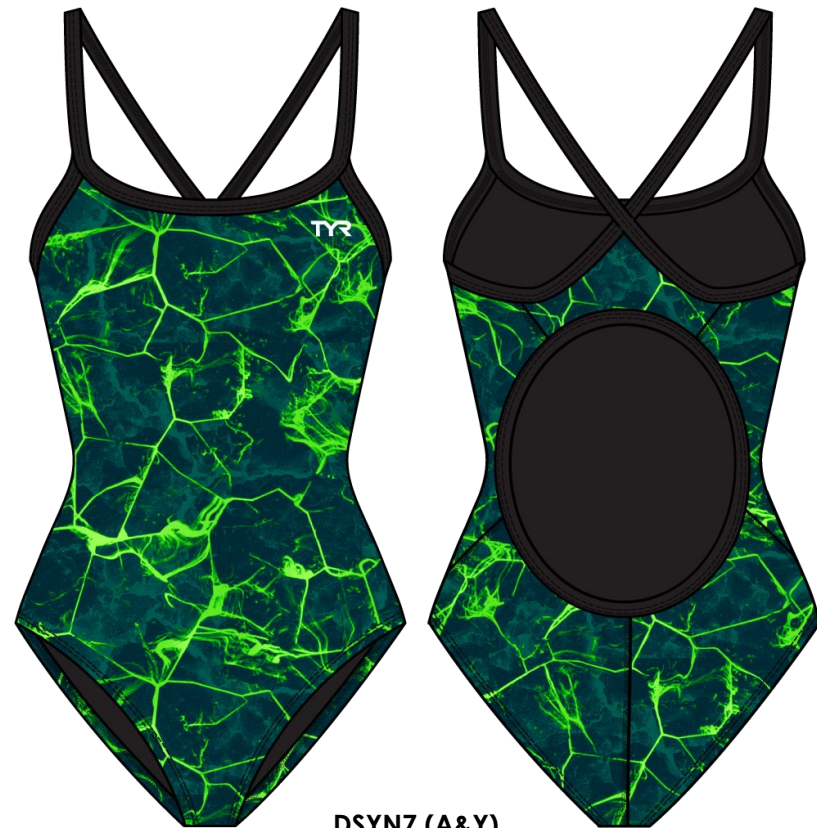

DSYN7 (A&Y)
310 GREEN
CARRYOVER