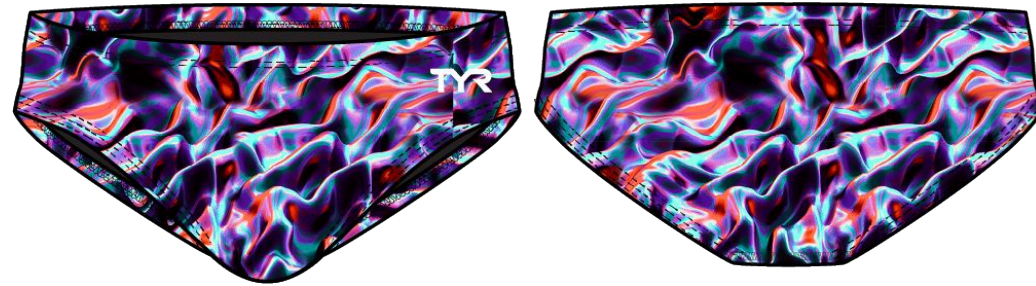

RENE7 (A&Y)
960 MULTI
CARRYOVER