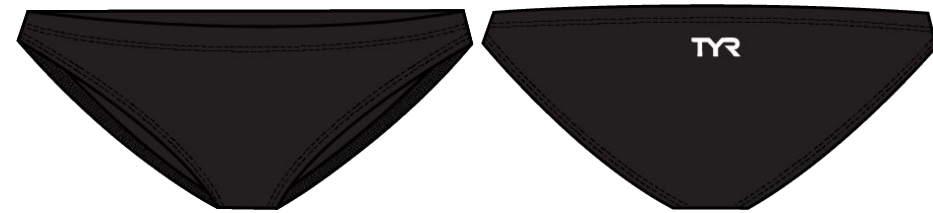

TYR CLASSIC FULL COVERAGE BIKINI BOTTOM- DURAFAST ONE

MSRP: $34.99

SIZE: XS (0/2), S (4/6), M (8), L (10/12), XL (14/16)

BSOD7A
001 BLACK
CARRYOVER