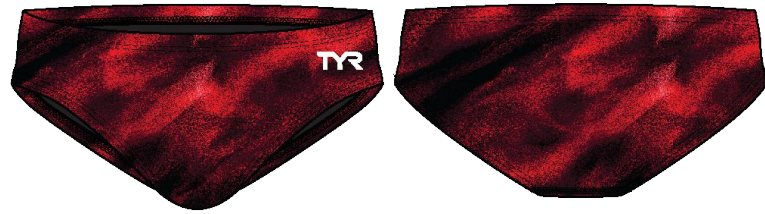

SSOR7 (A&Y)
610 RED
CARRYOVER

SSOR7 (A&Y)
420 BLUE
CARRYOVER

SSOR7 (A&Y)
310 GREEN
CARRYOVER

SSOR7 (A&Y)
810 ORANGE
CARRYOVER

TYR BRIEF- DURAFast ELITE - "SOREN"

MSRP: \$49.99

SIZE: (A: 26-38) or (Y: 22-24)