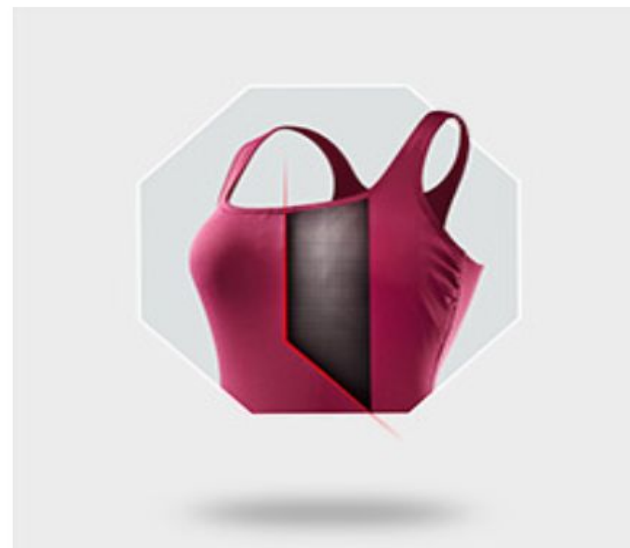

DURAFAST®
L I T E

200+ HOURS OF PERFORMANCE

ULTRA-LITE
UPF 50+ TECHNOLOGY

LINED/FULLY LINED

Allows for flattering coverage