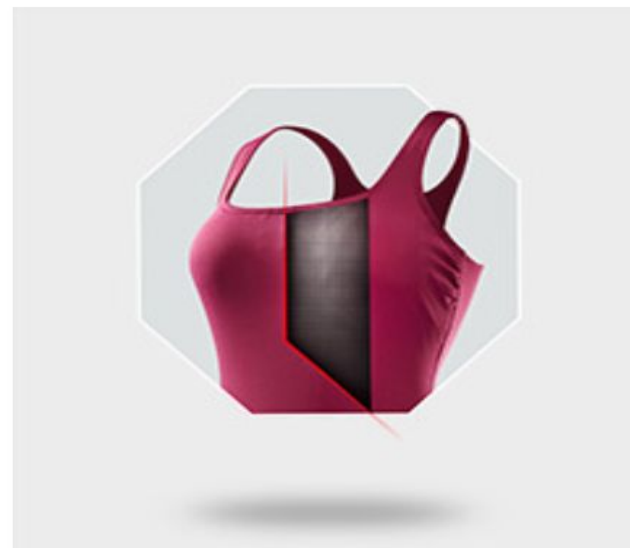

RALI1A
014 BLACK/ GREEN
CARRYOVER

RALI1A
093 BLACK/ BLUE
CARRYOVER

RALI1A
409 NAVY/ GOLD
CARRYOVER

DURAFAST[®]
ONE

300+ HOURS OF PERFORMANCE

100% CHLORINE PROOF

100% COLORFAST

UPF 50+ TECHNOLOGY