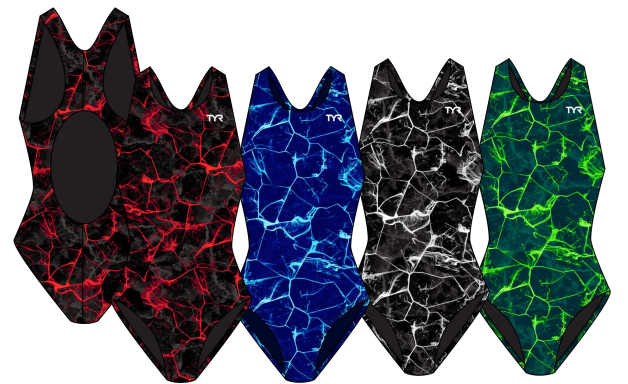

RSOR7 (A&Y)
610 RED
CARRYOVER

RSOR7 (A&Y)
420 BLUE
CARRYOVER

RSOR7 (A&Y)
310 GREEN
CARRYOVER

RSOR7 (A&Y)
810 ORANGE
CARRYOVER

OUTER FABRIC: 94% POLYESTER, 6% SPANDEX

- 300+ HOURS OF PERFORMANCE
- 100% CHLORINE PROOF
- 100% COLORFAST
- UPF 50+ TECHNOLOGY

WEIGHT: 230 GSM

LINER FABRIC: 100% POLYESTER

FEATURES:

- FULLY LINED
- ANTIMICROBIAL LINING
- ADJUSTABLE CORD AT WAIST
- EMBROIDERED LOGO

“SYNAPSE”

DIAMOND
FIT

MAX FIT

JAMMER