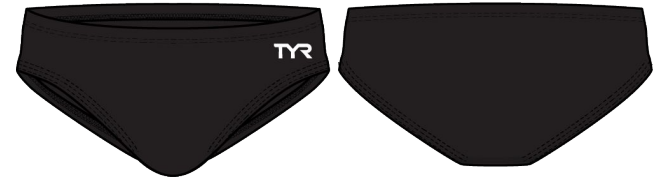

DURAFAST ELITE FABRIC: 94% POLYESTER, 6% SPANDEX

- 300+ HOURS OF PERFORMANCE
- 100% CHLORINE PROOF
- 100% COLORFAST
- UPF 50+ TECHNOLOGY

WEIGHT: 230 GSM

LINER FABRIC: 100% POLYESTER

FEATURES:

- FULLY LINED WITH ANTIMICROBIAL LINING
- CHAMPIONSHIP CUT
- ADJUSTABLE DRAWCORD AT WAIST
- EMBROIDERED LOGO

TYR BRIEF- DURAFAST ELITE

MSRP: \$39.99

SIZE: (A: 26 (XS), 28 (S), 30 (S), 32 (M), 34 (M), 36 (L), 38 (XL), 40 (1X) or (Y: 22-24)

RDUS7 (A & Y)
001 BLACK
CARRYOVER

RDUS7 (A & Y)
401 NAVY
CARRYOVER

RDUS7 (A & Y)
428 ROYAL
CARRYOVER