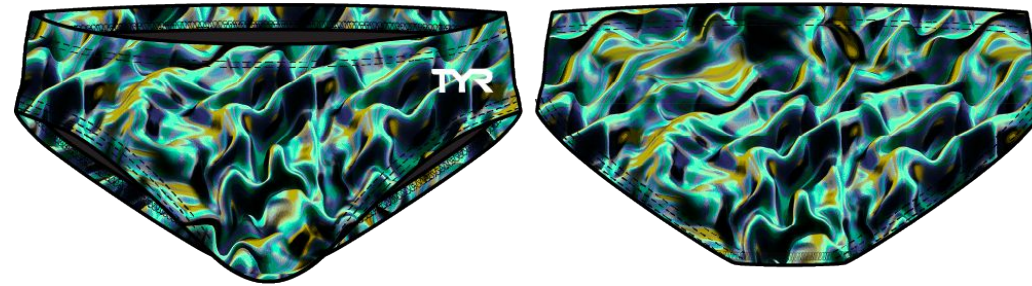

RENE7 (A&Y)
310 GREEN
CARRYOVER

OUTER FABRIC: 94% POLYESTER, 6% SPANDEX

- 300+ HOURS OF PERFORMANCE
- 100% CHLORINE PROOF
- 100% COLORFAST
- UPF 50+ TECHNOLOGY

WEIGHT: 230 GSM

LINER FABRIC: 100% POLYESTER

FEATURES:

- FULLY LINED
- ANTIMICROBIAL LINING
- ADJUSTABLE CORD AT WAIST
- EMBROIDERED LOGO