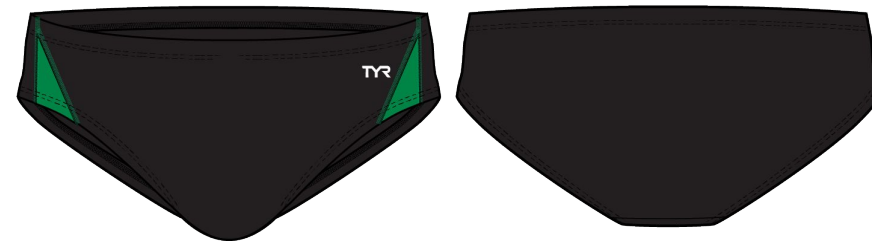

WEIGHT: 190 GSM

LINER FABRIC: 92% POLYESTER/ 8% SPANDEX (JERSEY)

FEATURES:

- ATHLETIC SPLICE LINES
- FITTED BRIEF
- FULLY LINED WITH JERSEY LINING
- ADJUSTABLE DRAWCORD AT WAIST
- EMBROIDERED LOGO

RALI1A
002 BLACK/ RED
CARRYOVER