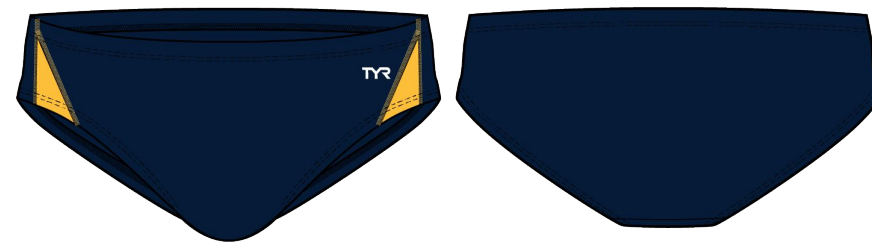

RALI1A
409 NAVY/ GOLD
CARRYOVER