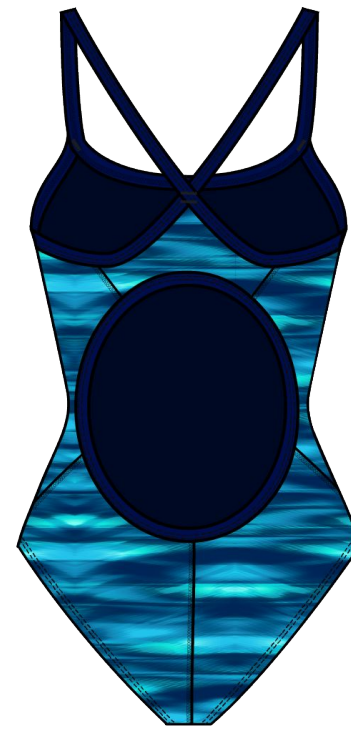

DTEC7 (A&Y)
487 BLUE/GREEN