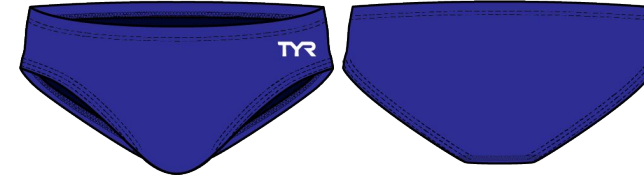

TYR BRIEF- DURAFAST ELITE

MSRP: \$39.99

SIZE: (A: 26 (XS), 28 (S), 30 (S), 32 (M), 34 (M), 36 (L), 38 (XL), 40 (1X) or (Y: 22-24)

RDUS7 (A & Y)
001 BLACK
CARRYOVER

RDUS7 (A & Y)
401 NAVY
CARRYOVER

RDUS7 (A & Y)
428 ROYAL
CARRYOVER

DURAFAST ELITE FABRIC: 94% POLYESTER, 6% SPANDEX

- 300+ HOURS OF PERFORMANCE
- 100% CHLORINE PROOF
- 100% COLORFAST
- UPF 50+ TECHNOLOGY

WEIGHT: 230 GSM

LINER FABRIC: 100% POLYESTER

FEATURES:

- FITTED BRIEF
- FULLY LINED WITH ANTIMICROBIAL LINING
- ADJUSTABLE DRAWCORD AT WAIST
- EMBROIDERED LOGO