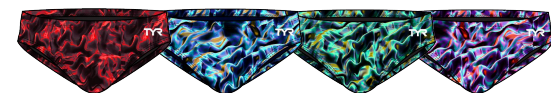

‘ENERGIA’

DIAMOND
FIT

CUTOUT FIT

BLADE SPLICE
JAMMER

BRIEF

‘STARBORNE’

DIAMOND
FIT

CUTOUT FIT