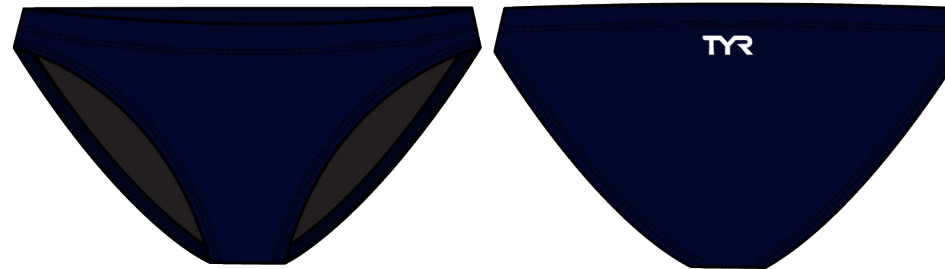

LINER FABRIC: 100% POLYESTER

FEATURES:

- SUPPORTIVE AND FLEXIBLE STRAPS
- TRIPLE BOUND KEYHOLE CROSS BACK
- FULLY LINED WITH ANTIMICROBIAL LINING
- EMBROIDERED LOGO

TYR DIAMONDFIT WOB- DURAFAST ONE

MSRP: \$64.99

SIZE: XS (0/2), S (4/6), M (8), L (10/12), XL (14/16)

BDRF7A
001 BLACK
CARRYOVER

BDRF7A
401 NAVY
CARRYOVER

DURAFAST ONE FABRIC: 51% RECYCLED POLY/ 49% POLY

- 300+ HOURS OF PERFORMANCE
- 100% CHLORINE PROOF
- 100% COLORFAST
- UPF 50+ TECHNOLOGY