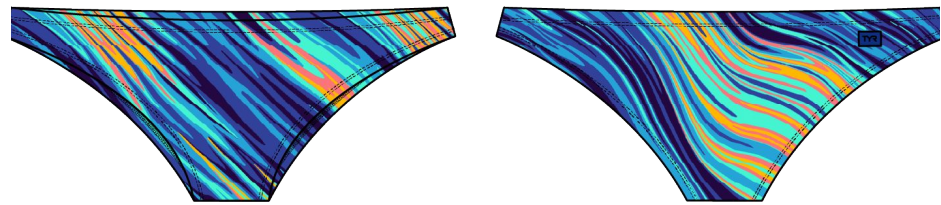

- 300+ HOURS OF PERFORMANCE
- 100% CHLORINE PROOF
- 100% COLORFAST
- UPF 50+ TECHNOLOGY

WEIGHT: 230 GSM

LINER FABRIC: 100% POLYESTER

FEATURES:

- MODERATE COVERAGE
- FULLY LINED WITH ANTIMICROBIAL LINING
- NEW TAB LOGO
- ADJUSTABLE DRAWCORD AT WAIST

TYR MINI BIKINI BOTTOM- DURAFAST ELITE

MSRP: \$35

SIZE: XS (0/2), S (4/6), M (8), L (10/12), XL (14/16)

BNSOL7A
001 BLACK
CARRYOVER

BNSOL7A
401 NAVY
CARRYOVER

BNSOL7A
428 ROYAL
CARRYOVER

B04002
362 LTBLU/AQUA
LAPPED