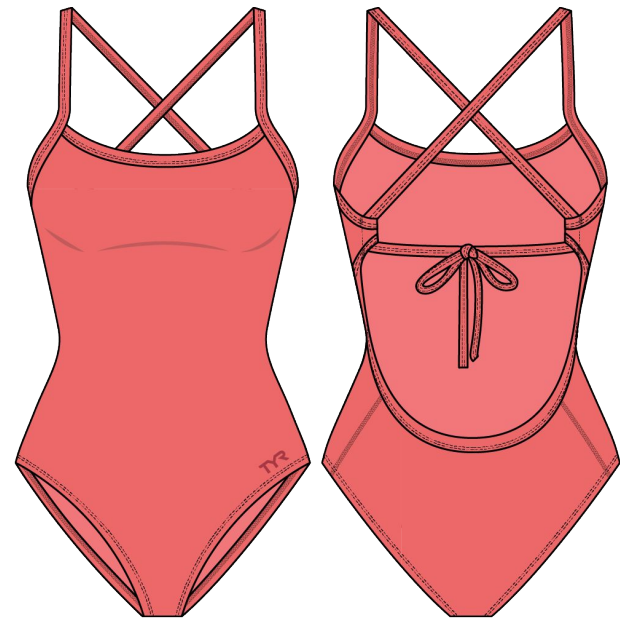

TYR CROSSCUTFIT TIEBACK- DURAFAST ELITE

MSRP: $75

SIZE: 26 (XS), 28 (S), 30 (S), 32 (M), 34 (M), 36 (L), 38 (XL)

CTSOL7A
832 CORAL