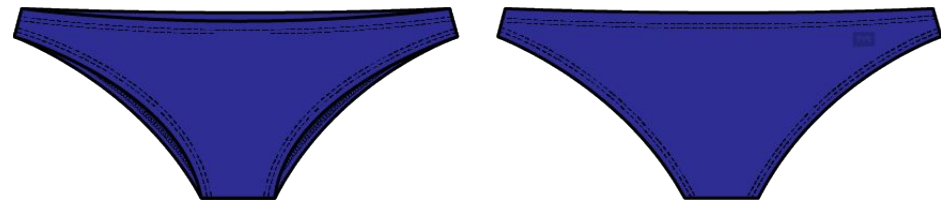

- 300+ HOURS OF PERFORMANCE
- 100% CHLORINE PROOF
- 100% COLORFAST
- UPF 50+ TECHNOLOGY

WEIGHT: 230 GSM

LINER FABRIC: 100% POLYESTER

FEATURES:

- MODERATE COVERAGE
- FULLY LINED WITH ANTIMICROBIAL LINING
- NEW TAB LOGO
- ADJUSTABLE DRAWCORD AT WAIST

TYR MINI BIKINI BOTTOM- DURAFAST ELITE

MSRP: \$35

SIZE: XS (0/2), S (4/6), M (8), L (10/12), XL (14/16)

BNSOL7A
001 BLACK
CARRYOVER

BNSOL7A
401 NAVY
CARRYOVER

BNSOL7A
428 ROYAL
CARRYOVER

B04002
362 LTBLU/AQUA
LAPPED

FEATURES:

- MINIMAL COVERAGE
- FULLY LINED WITH ANTIMICROBIAL LINING
- NEW TAB LOGO
- ADJUSTABLE DRAWCORD AT WAIST

TYR[®] LARGE LOGO JAMMER- DURAFAST ELITE

MSRP: \$60

SIZE: 26 (XS), 28 (S), 30 (S), 32 (M), 34 (M), 36 (L), 38 (XL)