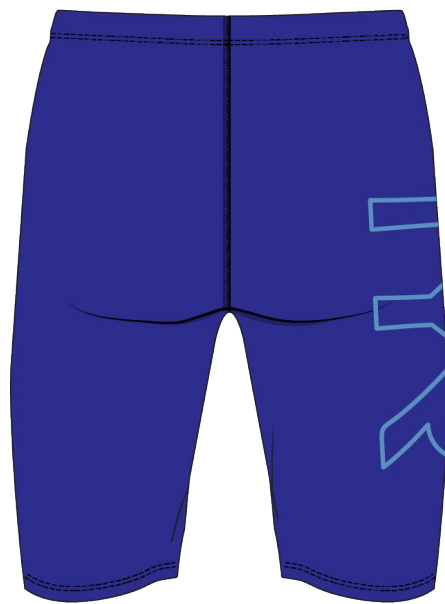

- 300+ HOURS OF PERFORMANCE
- 100% CHLORINE PROOF
- 100% COLORFAST
- UPF 50+ TECHNOLOGY

WEIGHT: 230 GSM

LINER FABRIC: 100% POLYESTER

FEATURES:

- MODERATE COVERAGE
- FULLY LINED WITH ANTIMICROBIAL LINING
- NEW TAB LOGO
- ADJUSTABLE DRAWCORD AT WAIST

FEATURES:

- MINIMAL COVERAGE
- FULLY LINED WITH ANTIMICROBIAL LINING
- NEW TAB LOGO
- ADJUSTABLE DRAWCORD AT WAIST

TYR[®] LARGE LOGO JAMMER- DURAFAST ELITE

MSRP: \$60

SIZE: 26 (XS), 28 (S), 30 (S), 32 (M), 34 (M), 36 (L), 38 (XL)

B13004
001 BLACK
CARRYOVER

B13004
402 NAVY
CARRYOVER

B13004
428 ROYAL

DURAFAST ELITE FABRIC: 94% POLYESTER, 6% SPANDEX

- 300+ HOURS OF PERFORMANCE
- 100% CHLORINE PROOF
- 100% COLORFAST
- UPF 50+ TECHNOLOGY

WEIGHT: 230 GSM

LINER FABRIC: 100% POLYESTER

FEATURES:

- FULLY LINED WITH ANTIMICROBIAL LINING
- CHAMPIONSHIP CUT
- ADJUSTABLE DRAWCORD AT WAIST
- LARGE 9" SIDE LOGO

TYR JAMMER- DURAFAST ELITE

MSRP: \$55

SIZE: 26 (XS), 28 (S), 30 (S), 32 (M), 34 (M), 36 (L), 38 (XL)