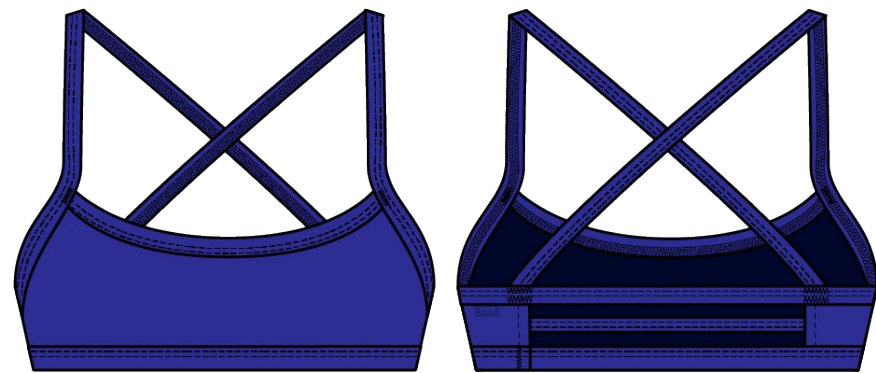

- 300+ HOURS OF PERFORMANCE
- 100% CHLORINE PROOF
- 100% COLORFAST
- UPF 50+ TECHNOLOGY

WEIGHT: 230 GSM

LINER FABRIC: 100% POLYESTER

FEATURES:

- LOWER NECKLINE
- FULLY LINED WITH ANTIMICROBIAL LINING
- ADJUSTABLE TIE CROSS BACK STRAPS

TYR TRINITY TOP- DURAFAST ELITE

MSRP: \$35

SIZE: XS (0/2), S (4/6), M (8), L (10/12), XL (14/16)

BRSOL7A
001 BLACK
CARRYOVER

BRSOL7A
401 NAVY
CARRYOVER

BRSOL7A
428 ROYAL
CARRYOVER

T04004
362 LTBLU/AQUA
LAPPED

FEATURES:

- SUPPORTIVE AND FLEXIBLE STRAPS
- TRIPLE BOUND CROSS BACK
- FULLY LINED WITH ANTIMICROBIAL LINING
- NEW TAB LOGO

TYR TRIANGLE TIEBACK TOP - DURAFAST ELITE

MSRP: \$35

SIZE: XS (0/2), S (4/6), M (8), L (10/12), XL (14/16)