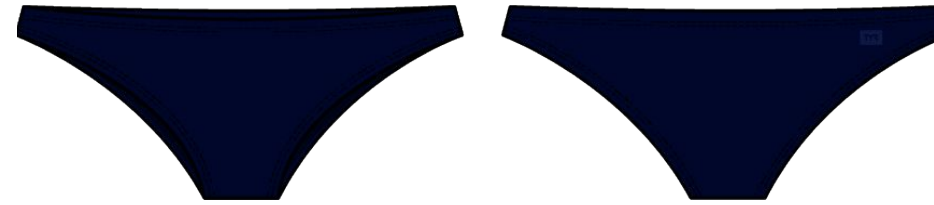

SIZE: XS (0/2), S (4/6), M (8), L (10/12), XL (14/16)

BSLD7A
001 BLACK
CARRYOVER

BSLD7A
401 NAVY
CARRYOVER

BSLD7A
428 ROYAL
CARRYOVER

B04004
362 LTBLU/AQUA
LAPPED

B04014
435 TEAL/ORG
RIPTIDAL

DURAFAST ELITE FABRIC: 94% POLYESTER, 6% SPANDEX

- 300+ HOURS OF PERFORMANCE
- 100% CHLORINE PROOF
- 100% COLORFAST
- UPF 50+ TECHNOLOGY

WEIGHT: 230 GSM

LINER FABRIC: 100% POLYESTER

FEATURES:

- MODERATE COVERAGE
- FULLY LINED WITH ANTIMICROBIAL LINING
- NEW TAB LOGO
- ADJUSTABLE DRAWCORD AT WAIST

TYR MINI BIKINI BOTTOM- DURAFAST ELITE

MSRP: \$35

SIZE: XS (0/2), S (4/6), M (8), L (10/12), XL (14/16)

BNSOL7A
001 BLACK
CARRYOVER

BNSOL7A
401 NAVY
CARRYOVER

BNSOL7A
428 ROYAL
CARRYOVER

B04002
362 LTBLU/AQUA
LAPPED