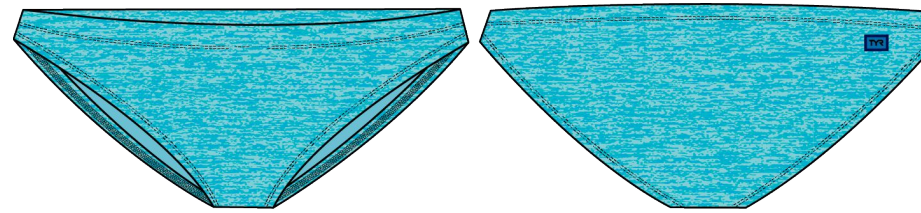

SIZE: XS (0/2), S (4/6), M (8), L (10/12), XL (14/16)

BSLD7A
001 BLACK
CARRYOVER

BSLD7A
401 NAVY
CARRYOVER

BSLD7A
428 ROYAL
CARRYOVER

B04004
362 LTBLU/AQUA
LAPPED

B04014
435 TEAL/ORG
RIPTIDAL

DURAFAST ELITE FABRIC: 94% POLYESTER, 6% SPANDEX

- 300+ HOURS OF PERFORMANCE
- 100% CHLORINE PROOF
- 100% COLORFAST
- UPF 50+ TECHNOLOGY

WEIGHT: 230 GSM

LINER FABRIC: 100% POLYESTER

FEATURES:

- MODERATE COVERAGE
- FULLY LINED WITH ANTIMICROBIAL LINING
- NEW TAB LOGO
- ADJUSTABLE DRAWCORD AT WAIST