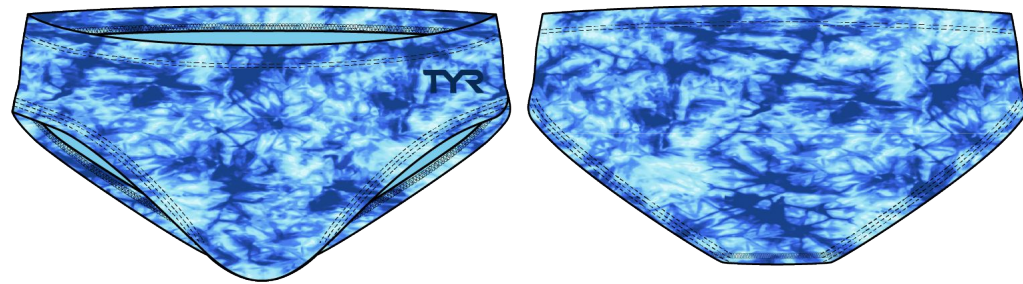

TYR SQUARE LEG- DURAFAST ELITE

MSRP: \$50

SIZE: 26 (XS), 28 (S), 30 (S), 32 (M), 34 (M), 36 (L), 38 (XL)

B13036
435 TEAL/ORG
RIPTIDAL

DURAFAST ELITE FABRIC: 94% POLYESTER, 6% SPANDEX

- 300+ HOURS OF PERFORMANCE
- 100% CHLORINE PROOF
- 100% COLORFAST
- UPF 50+ TECHNOLOGY

WEIGHT: 230 GSM

LINER FABRIC: 100% POLYESTER

FEATURES:

- FULLY LINED WITH ANTIMICROBIAL LINING
- CHAMPIONSHIP CUT
- ADJUSTABLE DRAWCORD AT WAIST

TYR BRIEFS - DURAFAST ELITE

MSRP: \$45

SIZE: 26 (XS), 28 (S), 30 (S), 32 (M), 34 (M), 36 (L), 38 (XL)

RLAP7A
401 NAVY
LAPPED
CARRYOVER

RLAP7A
001 BLACK
LAPPED
CARRYOVER

B13037
435 TEAL/ORG
RIPTIDAL

B13038
373 OCEAN BLUE
AZULTEC

RLAP7A
362 LTBLU/AQUA
LAPPED

DURAFAST ELITE FABRIC: 94% POLYESTER, 6% SPANDEX

- 300+ HOURS OF PERFORMANCE
- 100% CHLORINE PROOF
- 100% COLORFAST
- UPF 50+ TECHNOLOGY