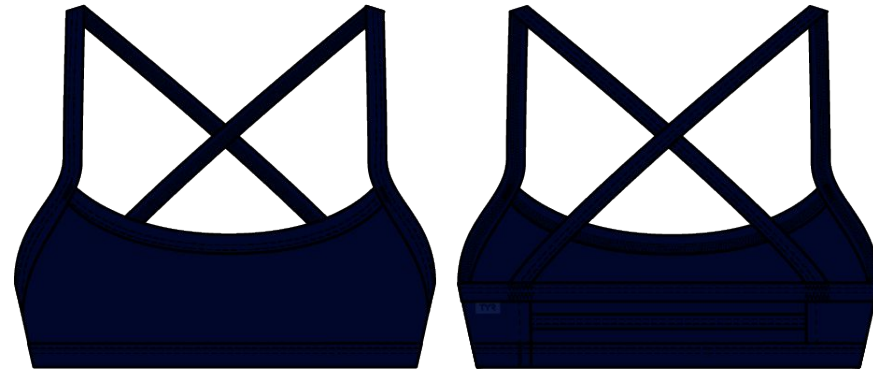

BRSOL7A
401 NAVY
CARRYOVER