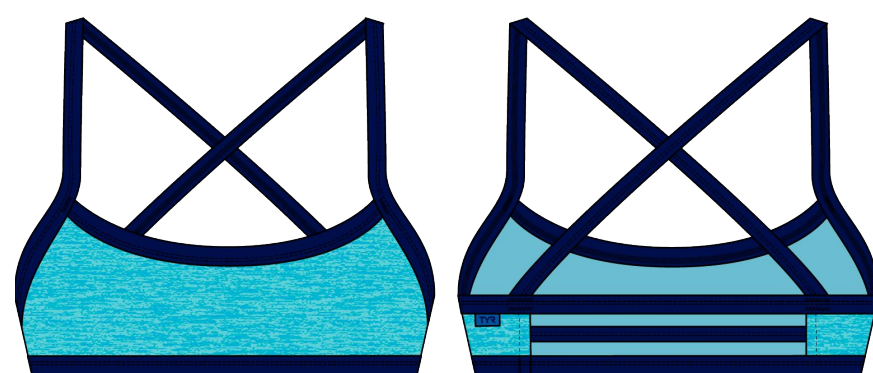

- 300+ HOURS OF PERFORMANCE
- 100% CHLORINE PROOF
- 100% COLORFAST
- UPF 50+ TECHNOLOGY

WEIGHT: 230 GSM

LINER FABRIC: 100% POLYESTER

FEATURES:

- LOWER NECKLINE
- FULLY LINED WITH ANTIMICROBIAL LINING
- ADJUSTABLE TIE CROSS BACK STRAPS

TYR TRINITY TOP- DURAFAST ELITE

MSRP: \$35

SIZE: XS (0/2), S (4/6), M (8), L (10/12), XL (14/16)

BRSOL7A
001 BLACK
CARRYOVER

BRSOL7A
401 NAVY
CARRYOVER

BRSOL7A
428 ROYAL
CARRYOVER

T04004
362 LTBLU/AQUA
LAPPED

FEATURES:

- SUPPORTIVE AND FLEXIBLE STRAPS
- TRIPLE BOUND CROSS BACK
- FULLY LINED WITH ANTIMICROBIAL LINING
- NEW TAB LOGO

TYR TRIANGLE TIEBACK TOP - DURAFAST ELITE

MSRP: \$35

SIZE: XS (0/2), S (4/6), M (8), L (10/12), XL (14/16)