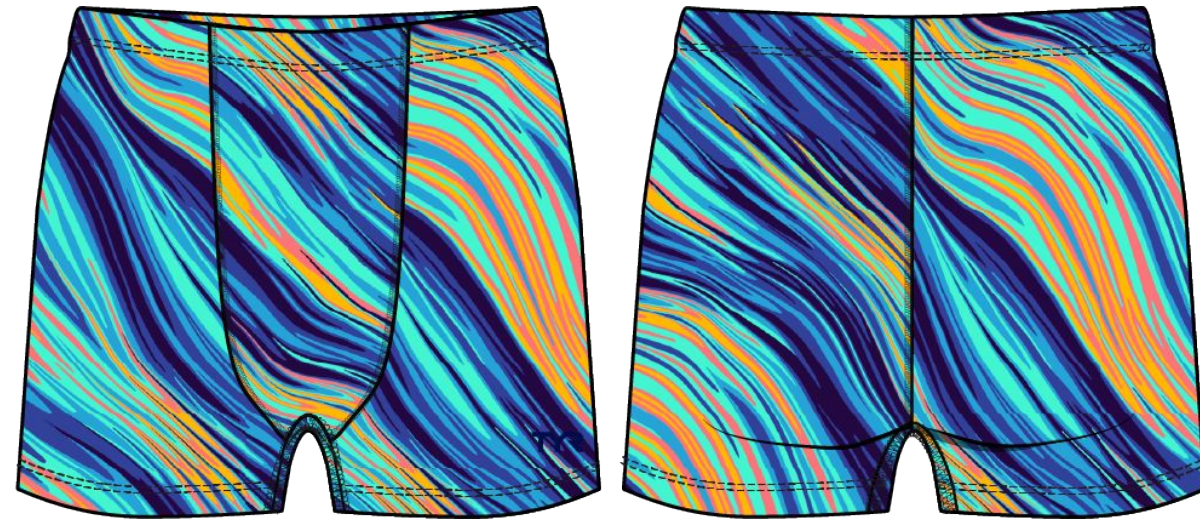

SLAP7A
401 NAVY
LAPPED
CARRYOVER

SLAP7A
001 BLACK
LAPPED
CARRYOVER

DURAFAST ELITE FABRIC: 94% POLYESTER, 6% SPANDEX

- 300+ HOURS OF PERFORMANCE
- 100% CHLORINE PROOF
- 100% COLORFAST
- UPF 50+ TECHNOLOGY

WEIGHT: 230 GSM

LINER FABRIC: 100% POLYESTER

FEATURES:

- FULLY LINED WITH ANTIMICROBIAL LINING
- CHAMPIONSHIP CUT
- ADJUSTABLE DRAWCORD AT WAIST

B13033
435 TEAL/ORG
RIPTIDAL

B13034
373 OCEAN BLUE
AZULTEC

B13031
362 LTBLU/AQUA
LAPPED

TYR SQUARE LEG- DURAFAST ELITE

MSRP: \$50

SIZE: 26 (XS), 28 (S), 30 (S), 32 (M), 34 (M), 36 (L), 38 (XL)

B13036
435 TEAL/ORG
RIPTIDAL

DURAFAST ELITE FABRIC: 94% POLYESTER, 6% SPANDEX

- 300+ HOURS OF PERFORMANCE
- 100% CHLORINE PROOF
- 100% COLORFAST
- UPF 50+ TECHNOLOGY

WEIGHT: 230 GSM

LINER FABRIC: 100% POLYESTER

FEATURES:

- FULLY LINED WITH ANTIMICROBIAL LINING
- CHAMPIONSHIP CUT
- ADJUSTABLE DRAWCORD AT WAIST

TYR BRIEFS - DURAFAST ELITE

MSRP: \$45

SIZE: 26 (XS), 28 (S), 30 (S), 32 (M), 34 (M), 36 (L), 38 (XL)