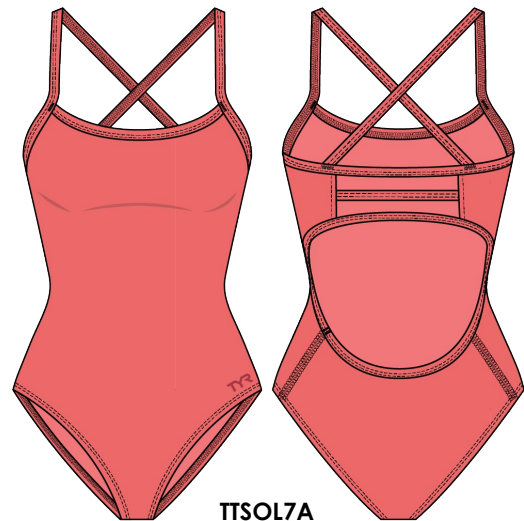

CLAP7A
362 LTBLU/AQUA
LAPPED

TFSOL7A
832 CORAL

P04069
435 TEAL/ORG
RIPTIDAL

P04070
373 OCEAN BLUE
AZULTEC

P04071
186 WHITE/MULTI
BRAVURA

DURAFAST ELITE FABRIC: 94% POLYESTER, 6% SPANDEX

- 300+ HOURS OF PERFORMANCE
- 100% CHLORINE PROOF
- 100% COLORFAST
- UPF 50+ TECHNOLOGY

WEIGHT: 230 GSM

LINER FABRIC: 100% POLYESTER

FEATURES:

- HIGH CUT LEG
- LOW CUT BACK
- SUPPORTIVE AND FLEXIBLE STRAPS
- FULLY LINED WITH ANTIMICROBIAL LINING

TLAP7A
401 NAVY
LAPPED
CARRYOVER

TLAP7A
001 BLACK
LAPPED
CARRYOVER

TLAP7A
362 LTBLU/AQUA
LAPPED

TTSOL7A
832 CORAL

P04072
435 TEAL/ORG
RIPTIDAL

P04073
373 OCEAN BLUE
AZULTEC

P04074
186 WHITE/MULTI
BRAVURA

DURAFast ELITE FABRIC: 94% POLYESTER, 6% SPANDEX

- 300+ HOURS OF PERFORMANCE
- 100% CHLORINE PROOF
- 100% COLORFAST
- UPF 50+ TECHNOLOGY

WEIGHT: 230 GSM

LINER FABRIC: 100% POLYESTER

FEATURES:

- SUPPORTIVE AND FLEXIBLE STRAPS
- TRIPLE BOUND KEYHOLE CROSS BACK
- FULLY LINED WITH ANTIMICROBIAL LINING

TYR DIAMONDFIT- DURAFAST ELITE

MSRP: \$75

SIZE: 26 (XS), 28 (S), 30 (S), 32 (M), 34 (M), 36 (L), 38 (XL)