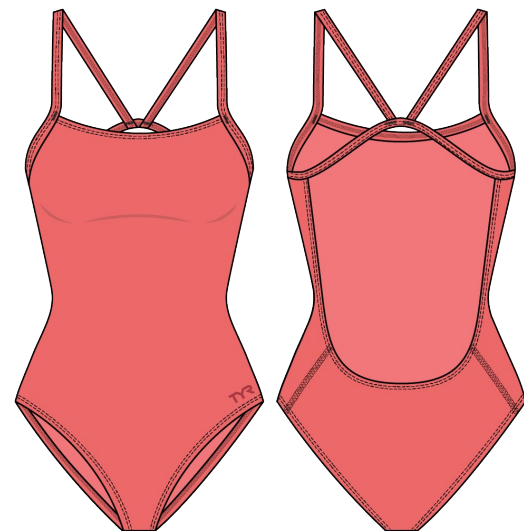

Allows for flattering coverage

UPF 50+ UV PROTECTION

Effectively blocks ultraviolet (UV) radiation for safety during outdoor sun exposure

RIPTIDAL
435 TEAL/ORG

AZULTEC
373 OCEAN BLUE

BRAVURA
186 WHITE/MULTI

SOLID
832 CORAL

LAPPED
362 LTBLU/AQUA

TYR CUTOUTFIT- DURAFAST ELITE

MSRP: \$75

SIZE: 26 (XS), 28 (S), 30 (S), 32 (M), 34 (M), 36 (L), 38 (XL)

CLAP7A
401 NAVY
LAPPED
CARRYOVER

CLAP7A
001 BLACK
LAPPED
CARRYOVER

CLAP7A
362 LTBLU/AQUA
LAPPED

TFSOL7A
832 CORAL

P04069
435 TEAL/ORG
RIPTIDAL

P04070
373 OCEAN BLUE
AZULTEC

P04071
186 WHITE/MULTI
BRAVURA

DURAFAST ELITE FABRIC: 94% POLYESTER, 6% SPANDEX

- 300+ HOURS OF PERFORMANCE
- 100% CHLORINE PROOF
- 100% COLORFAST
- UPF 50+ TECHNOLOGY

WEIGHT: 230 GSM

LINER FABRIC: 100% POLYESTER

FEATURES:

- HIGH CUT LEG
- LOW CUT BACK
- SUPPORTIVE AND FLEXIBLE STRAPS
- FULLY LINED WITH ANTIMICROBIAL LINING

TLAP7A
401 NAVY
LAPPED
CARRYOVER

TLAP7A
001 BLACK
LAPPED
CARRYOVER