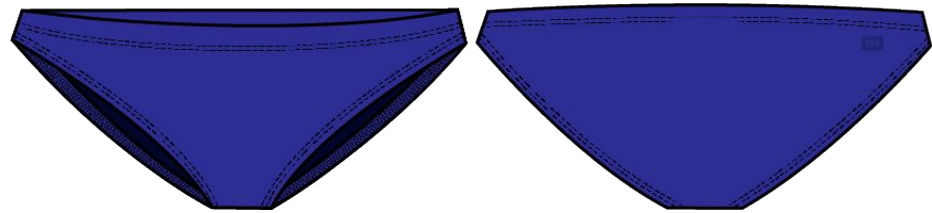

WEIGHT: 230 GSM

LINER FABRIC: 100% POLYESTER

FEATURES:

- FULLY LINED WITH ANTIMICROBIAL LINING
- NEW TAB LOGO
- ADJUSTABLE TIE CROSS BACK STRAPS

CLASSIC FULL COVERAGE BIKINI BOTTOM- DURAFAST ELITE

MSRP: \$35

SIZE: XS (0/2), S (4/6), M (8), L (10/12), XL (14/16)

BSLD7A
001 BLACK
CARRYOVER

BSLD7A
401 NAVY
CARRYOVER

BSLD7A
428 ROYAL
CARRYOVER

B04004
362 LTBLU/AQUA
LAPPED

B04014
435 TEAL/ORG
RIPTIDAL

DURAFAST ELITE FABRIC: 94% POLYESTER, 6% SPANDEX

- 300+ HOURS OF PERFORMANCE
- 100% CHLORINE PROOF
- 100% COLORFAST
- UPF 50+ TECHNOLOGY

WEIGHT: 230 GSM

LINER FABRIC: 100% POLYESTER

FEATURES:

- MODERATE COVERAGE
- FULLY LINED WITH ANTIMICROBIAL LINING
- NEW TAB LOGO
- ADJUSTABLE DRAWCORD AT WAIST