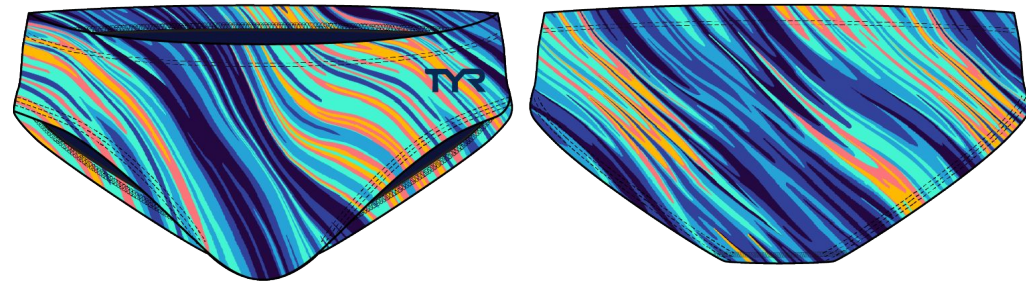

TYR SQUARE LEG- DURAFAST ELITE

MSRP: \$50

SIZE: 26 (XS), 28 (S), 30 (S), 32 (M), 34 (M), 36 (L), 38 (XL)

B13036
435 TEAL/ORG
RIPTIDAL

DURAFAST ELITE FABRIC: 94% POLYESTER, 6% SPANDEX

- 300+ HOURS OF PERFORMANCE
- 100% CHLORINE PROOF
- 100% COLORFAST
- UPF 50+ TECHNOLOGY

WEIGHT: 230 GSM

LINER FABRIC: 100% POLYESTER

FEATURES:

- FULLY LINED WITH ANTIMICROBIAL LINING
- CHAMPIONSHIP CUT
- ADJUSTABLE DRAWCORD AT WAIST

TYR BRIEFS - DURAFAST ELITE

MSRP: \$45

SIZE: 26 (XS), 28 (S), 30 (S), 32 (M), 34 (M), 36 (L), 38 (XL)

RLAP7A
401 NAVY
LAPPED
CARRYOVER

RLAP7A
001 BLACK
LAPPED
CARRYOVER

B13037
435 TEAL/ORG
RIPTIDAL

B13038
373 OCEAN BLUE
AZULTEC

RLAP7A
362 LTBLU/AQUA
LAPPED

DURAFAST ELITE FABRIC: 94% POLYESTER, 6% SPANDEX

- 300+ HOURS OF PERFORMANCE
- 100% CHLORINE PROOF
- 100% COLORFAST
- UPF 50+ TECHNOLOGY