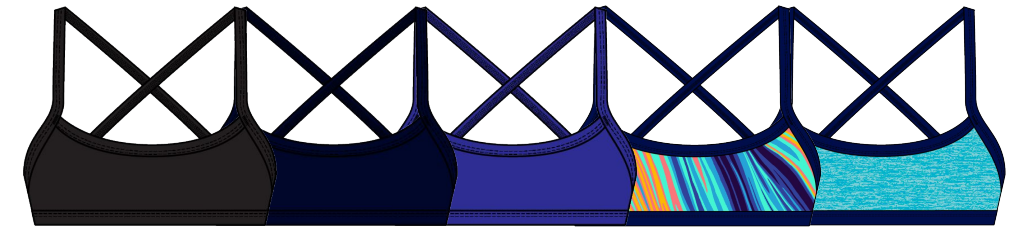

WEIGHT: 230 GSM

LINER FABRIC: 100% POLYESTER

FEATURES:

- FITTED BRIEF
- FULLY LINED WITH ANTIMICROBIAL LINING
- ADJUSTABLE DRAWCORD AT WAIST

CUTOUTFIT

TRINITYFIT

DIAMONDFIT

CROSSCUTFIT TIEBACK

TRINITY BIKINI TOP

TRIANGLE BIKINI TOP

CLASSIC BIKINI BOTTOM

MINI BIKINI BOTTOM

JAMMER - LAPPED

BRIEFS

JAMMER - LARGE LOGO

SQUARE LEG