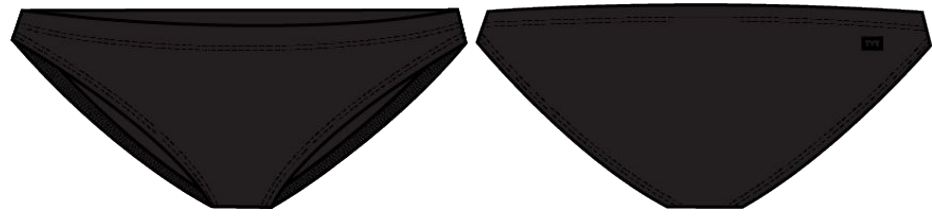

T04005
001 BLACK
CARRYOVER

T04007
362 LTBLU/AQUA
LAPPED

T04017
435 TEAL/ORG
RIPTIDAL

DURAFAST ELITE FABRIC: 94% POLYESTER, 6% SPANDEX

- 300+ HOURS OF PERFORMANCE
- 100% CHLORINE PROOF
- 100% COLORFAST
- UPF 50+ TECHNOLOGY

WEIGHT: 230 GSM

LINER FABRIC: 100% POLYESTER

FEATURES:

- FULLY LINED WITH ANTIMICROBIAL LINING
- NEW TAB LOGO
- ADJUSTABLE TIE CROSS BACK STRAPS

CLASSIC FULL COVERAGE BIKINI BOTTOM- DURAFAST ELITE

MSRP: \$35

SIZE: XS (0/2), S (4/6), M (8), L (10/12), XL (14/16)

BSLD7A
001 BLACK
CARRYOVER

BSLD7A
401 NAVY
CARRYOVER

BSLD7A
428 ROYAL
CARRYOVER

B04004
362 LTBLU/AQUA
LAPPED

B04014
435 TEAL/ORG
RIPTIDAL

DURAFAST ELITE FABRIC: 94% POLYESTER, 6% SPANDEX

- 300+ HOURS OF PERFORMANCE
- 100% CHLORINE PROOF
- 100% COLORFAST
- UPF 50+ TECHNOLOGY

WEIGHT: 230 GSM

LINER FABRIC: 100% POLYESTER

FEATURES:

- MODERATE COVERAGE
- FULLY LINED WITH ANTIMICROBIAL LINING
- NEW TAB LOGO
- ADJUSTABLE DRAWCORD AT WAIST