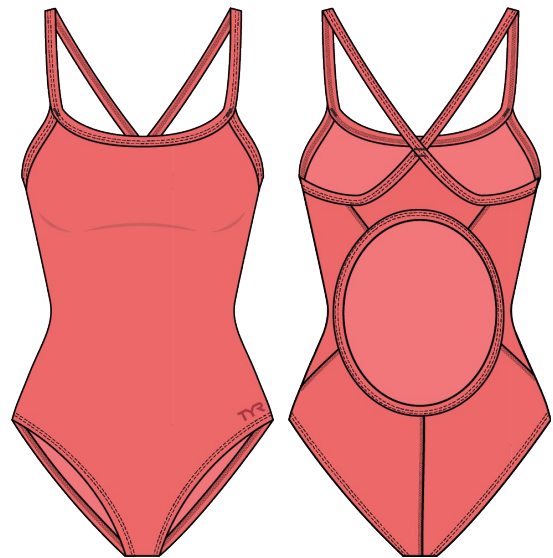

WEIGHT: 230 GSM

LINER FABRIC: 100% POLYESTER

FEATURES:

- SUPPORTIVE AND FLEXIBLE STRAPS
- TRIPLE BOUND KEYHOLE CROSS BACK
- FULLY LINED WITH ANTIMICROBIAL LINING

TYR DIAMONDFIT- DURAFAST ELITE

MSRP: \$75

SIZE: 26 (XS), 28 (S), 30 (S), 32 (M), 34 (M), 36 (L), 38 (XL)

DLAP7A
401 NAVY
LAPPED
CARRYOVER

DLAP7A
001 BLACK
LAPPED
CARRYOVER

DLAP7A
362 LTBLU/AQUA
LAPPED

DURAFAST ELITE FABRIC: 94% POLYESTER, 6% SPANDEX

- 300+ HOURS OF PERFORMANCE
- 100% CHLORINE PROOF
- 100% COLORFAST
- UPF 50+ TECHNOLOGY

WEIGHT: 230 GSM

LINER FABRIC: 100% POLYESTER

FEATURES:

- SUPPORTIVE AND FLEXIBLE STRAPS
- HIGH CUT LEG
- KEYHOLE BACK
- FULLY LINED WITH ANTIMICROBIAL LINING

DSOL7A
832 CORAL

P04075
435 TEAL/ORG
RIPTIDAL

P04076
373 OCEAN BLUE
AZULTEC