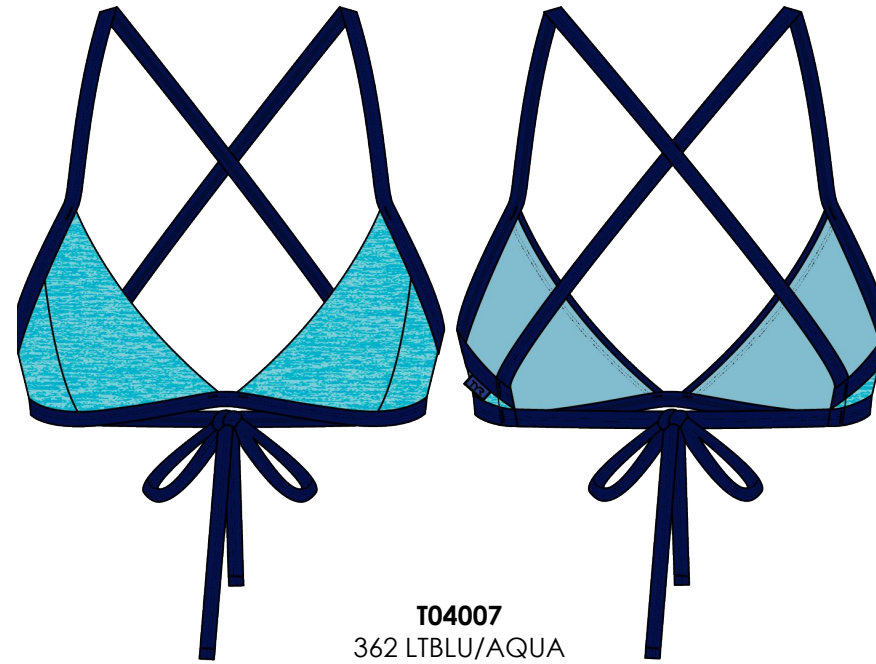

FEATURES:

- SUPPORTIVE AND FLEXIBLE STRAPS
- TRIPLE BOUND CROSS BACK
- FULLY LINED WITH ANTIMICROBIAL LINING
- NEW TAB LOGO

TYR TRIANGLE TIEBACK TOP - DURAFAST ELITE

MSRP: \$35

SIZE: XS (0/2), S (4/6), M (8), L (10/12), XL (14/16)

T04005
001 BLACK
CARRYOVER

T04007
362 LTBLU/AQUA
LAPPED

T04017
435 TEAL/ORG
RIPTIDAL

DURAFAST ELITE FABRIC: 94% POLYESTER, 6% SPANDEX

- 300+ HOURS OF PERFORMANCE
- 100% CHLORINE PROOF
- 100% COLORFAST
- UPF 50+ TECHNOLOGY

WEIGHT: 230 GSM

LINER FABRIC: 100% POLYESTER

FEATURES:

- FULLY LINED WITH ANTIMICROBIAL LINING
- NEW TAB LOGO
- ADJUSTABLE TIE CROSS BACK STRAPS

CLASSIC FULL COVERAGE BIKINI BOTTOM- DURAFAST ELITE

MSRP: \$35