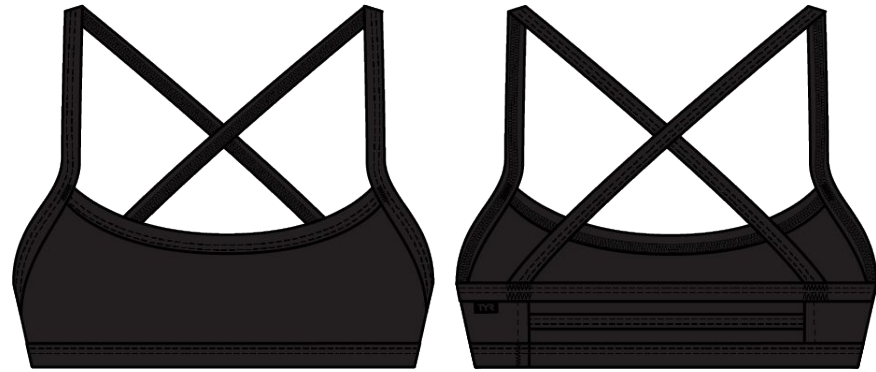

TYR TRINITY TOP- DURAFAST ELITE

MSRP: $35

SIZE: XS (0/2), S (4/6), M (8), L (10/12), XL (14/16)

BRSOL7A
001 BLACK
CARRYOVER