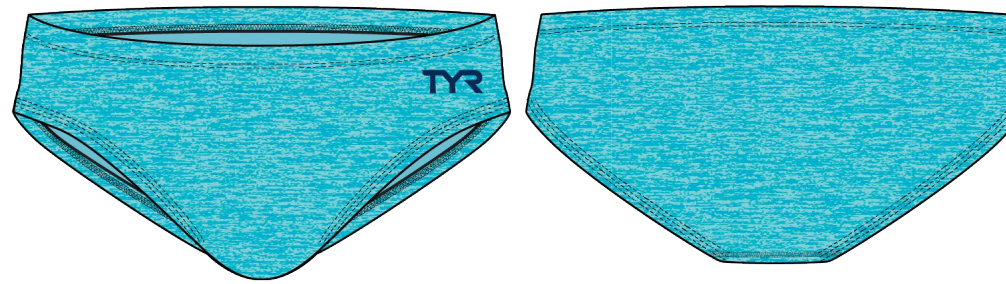

WEIGHT: 230 GSM

LINER FABRIC: 100% POLYESTER

FEATURES:

- FULLY LINED WITH ANTIMICROBIAL LINING
- CHAMPIONSHIP CUT
- ADJUSTABLE DRAWCORD AT WAIST

TYR BRIEFS - DURAFAST ELITE

MSRP: \$45

SIZE: 26 (XS), 28 (S), 30 (S), 32 (M), 34 (M), 36 (L), 38 (XL)

RLAP7A
401 NAVY
LAPPED
CARRYOVER

RLAP7A
001 BLACK
LAPPED
CARRYOVER

B13037
435 TEAL/ORG
RIPTIDAL

B13038
373 OCEAN BLUE
AZULTEC

RLAP7A
362 LTBLU/AQUA
LAPPED

DURAFAST ELITE FABRIC: 94% POLYESTER, 6% SPANDEX

- 300+ HOURS OF PERFORMANCE
- 100% CHLORINE PROOF
- 100% COLORFAST
- UPF 50+ TECHNOLOGY

WEIGHT: 230 GSM

LINER FABRIC: 100% POLYESTER

FEATURES:

- FITTED BRIEF
- FULLY LINED WITH ANTIMICROBIAL LINING
- ADJUSTABLE DRAWCORD AT WAIST

CUTOUTFIT

TRINITYFIT

DIAMONDFIT

CROSSCUTFIT TIEBACK