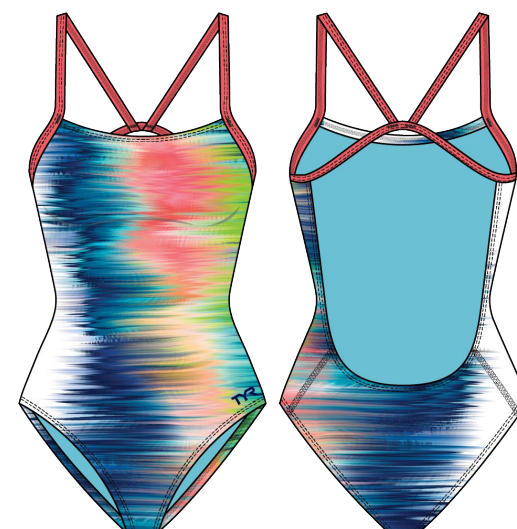

SOLID
832 CORAL

LAPPED
362 LTBLU/AQUA

TYR CUTOUTFIT- DURAFAST ELITE

MSRP: \$75

SIZE: 26 (XS), 28 (S), 30 (S), 32 (M), 34 (M), 36 (L), 38 (XL)

CLAP7A
401 NAVY
LAPPED
CARRYOVER

CLAP7A
001 BLACK
LAPPED
CARRYOVER

CLAP7A
362 LTBLU/AQUA
LAPPED

TFSOL7A
832 CORAL

P04069
435 TEAL/ORG
RIPTIDAL

P04070
373 OCEAN BLUE
AZULTEC

P04071
186 WHITE/MULTI
BRAVURA

DURAFAST ELITE FABRIC: 94% POLYESTER, 6% SPANDEX

- 300+ HOURS OF PERFORMANCE
- 100% CHLORINE PROOF
- 100% COLORFAST
- UPF 50+ TECHNOLOGY

WEIGHT: 230 GSM

LINER FABRIC: 100% POLYESTER

FEATURES:

- HIGH CUT LEG
- LOW CUT BACK
- SUPPORTIVE AND FLEXIBLE STRAPS
- FULLY LINED WITH ANTIMICROBIAL LINING

TLAP7A
401 NAVY
LAPPED
CARRYOVER

TLAP7A
001 BLACK
LAPPED
CARRYOVER

TLAP7A
362 LTBLU/AQUA
LAPPED

TTSOL7A
832 CORAL

P04072
435 TEAL/ORG
RIPTIDAL

P04073
373 OCEAN BLUE
AZULTEC

P04074
186 WHITE/MULTI
BRAVURA

DURAFast ELITE FABRIC: 94% POLYESTER, 6% SPANDEX

- 300+ HOURS OF PERFORMANCE
- 100% CHLORINE PROOF
- 100% COLORFAST
- UPF 50+ TECHNOLOGY