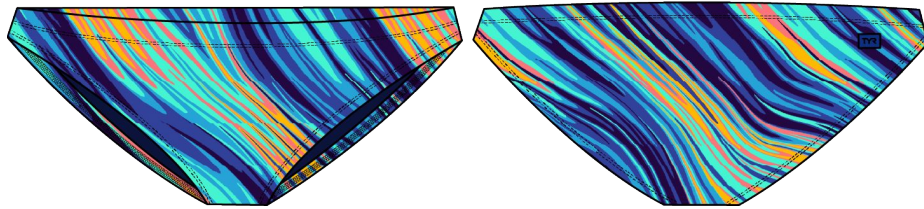

SIZE: XS (0/2), S (4/6), M (8), L (10/12), XL (14/16)

BSLD7A
001 BLACK
CARRYOVER

BSLD7A
401 NAVY
CARRYOVER

BSLD7A
428 ROYAL
CARRYOVER

B04004
362 LTBLU/AQUA
LAPPED

B04014
435 TEAL/ORG
RIPTIDAL

DURAFAST ELITE FABRIC: 94% POLYESTER, 6% SPANDEX

- 300+ HOURS OF PERFORMANCE
- 100% CHLORINE PROOF
- 100% COLORFAST
- UPF 50+ TECHNOLOGY

WEIGHT: 230 GSM

LINER FABRIC: 100% POLYESTER

FEATURES:

- MODERATE COVERAGE
- FULLY LINED WITH ANTIMICROBIAL LINING
- NEW TAB LOGO
- ADJUSTABLE DRAWCORD AT WAIST