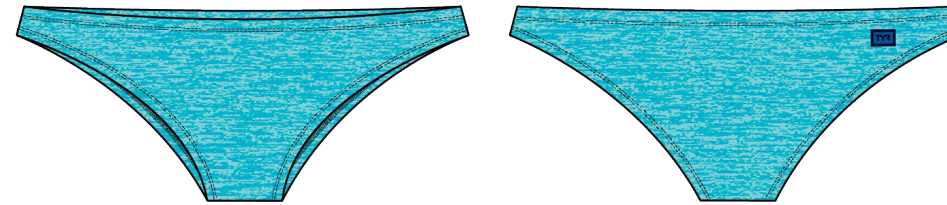

- 300+ HOURS OF PERFORMANCE
- 100% CHLORINE PROOF
- 100% COLORFAST
- UPF 50+ TECHNOLOGY

WEIGHT: 230 GSM

LINER FABRIC: 100% POLYESTER

FEATURES:

- MODERATE COVERAGE
- FULLY LINED WITH ANTIMICROBIAL LINING
- NEW TAB LOGO
- ADJUSTABLE DRAWCORD AT WAIST

TYR MINI BIKINI BOTTOM- DURAFAST ELITE

MSRP: \$35

SIZE: XS (0/2), S (4/6), M (8), L (10/12), XL (14/16)

BNSOL7A
001 BLACK
CARRYOVER

BNSOL7A
401 NAVY
CARRYOVER

BNSOL7A
428 ROYAL
CARRYOVER

B04002
362 LTBLU/AQUA
LAPPED