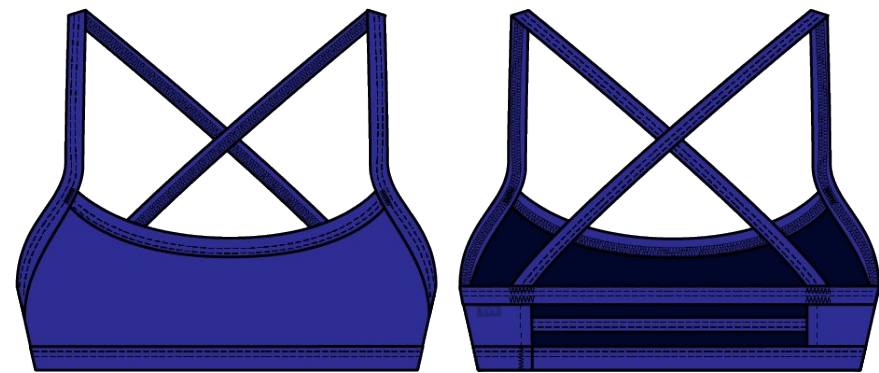

BRSOL7A
428 ROYAL
CARRYOVER