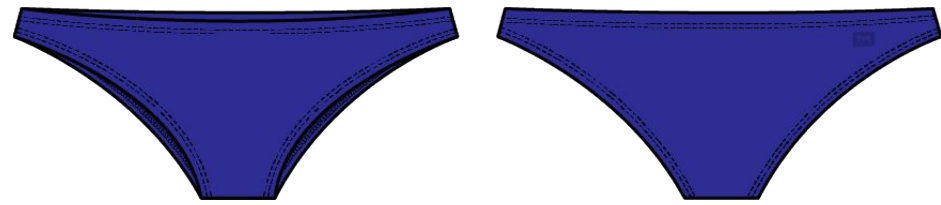

- 300+ HOURS OF PERFORMANCE
- 100% CHLORINE PROOF
- 100% COLORFAST
- UPF 50+ TECHNOLOGY

WEIGHT: 230 GSM

LINER FABRIC: 100% POLYESTER

FEATURES:

- MODERATE COVERAGE
- FULLY LINED WITH ANTIMICROBIAL LINING
- NEW TAB LOGO
- ADJUSTABLE DRAWCORD AT WAIST

TYR MINI BIKINI BOTTOM- DURAFAST ELITE

MSRP: \$35

SIZE: XS (0/2), S (4/6), M (8), L (10/12), XL (14/16)

BNSOL7A
001 BLACK
CARRYOVER

BNSOL7A
401 NAVY
CARRYOVER

BNSOL7A
428 ROYAL
CARRYOVER

B04017
343 GRN/NVY
DRAGONFLYTE

DURAFAST ELITE FABRIC: 94% POLYESTER, 6% SPANDEX

- 300+ HOURS OF PERFORMANCE
- 100% CHLORINE PROOF
- 100% COLORFAST
- UPF 50+ TECHNOLOGY

WEIGHT: 230 GSM

LINER FABRIC: 100% POLYESTER

FEATURES:

- MINIMAL COVERAGE
- FULLY LINED WITH ANTIMICROBIAL LINING
- NEW TAB LOGO
- ADJUSTABLE DRAWCORD AT WAIST