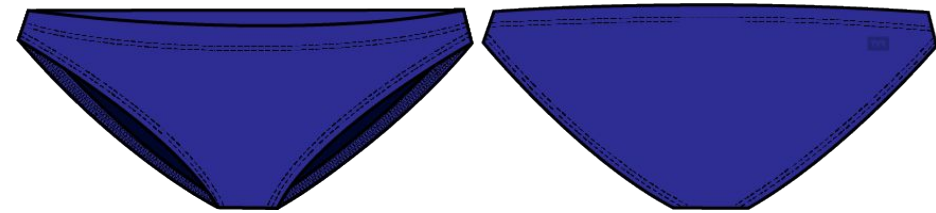

MSRP: \$35

SIZE: XS (0/2), S (4/6), M (8), L (10/12), XL (14/16)

T04005
001 BLACK
CARRYOVER

T04019
343 GRN/NVY
DRAGONFLYTE

DURAFAST ELITE FABRIC: 94% POLYESTER, 6% SPANDEX

- 300+ HOURS OF PERFORMANCE
- 100% CHLORINE PROOF
- 100% COLORFAST
- UPF 50+ TECHNOLOGY

WEIGHT: 230 GSM

LINER FABRIC: 100% POLYESTER

FEATURES:

- FULLY LINED WITH ANTIMICROBIAL LINING
- NEW TAB LOGO
- ADJUSTABLE TIE CROSS BACK STRAPS

CLASSIC FULL COVERAGE BIKINI BOTTOM- DURAFAST ELITE

MSRP: \$35

SIZE: XS (0/2), S (4/6), M (8), L (10/12), XL (14/16)

BSLD7A
001 BLACK
CARRYOVER

BSLD7A
401 NAVY
CARRYOVER

BSLD7A
428 ROYAL
CARRYOVER

B04016
343 GRN/NVY
DRAGONFLY

DURAFAST ELITE FABRIC: 94% POLYESTER, 6% SPANDEX

- 300+ HOURS OF PERFORMANCE
- 100% CHLORINE PROOF
- 100% COLORFAST
- UPF 50+ TECHNOLOGY

WEIGHT: 230 GSM

LINER FABRIC: 100% POLYESTER

FEATURES:

- MODERATE COVERAGE
- FULLY LINED WITH ANTIMICROBIAL LINING
- NEW TAB LOGO
- ADJUSTABLE DRAWCORD AT WAIST