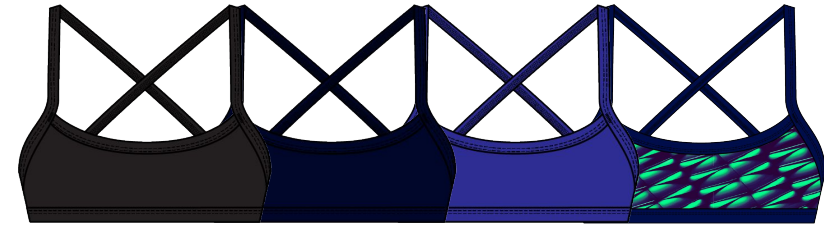

LINER FABRIC: 100% POLYESTER

FEATURES:

- FITTED BRIEF
- FULLY LINED WITH ANTIMICROBIAL LINING
- ADJUSTABLE DRAWCORD AT WAIST

CUTOUTFIT

TRINITYFIT

DIAMONDFIT

TRINITY BIKINI TOP

TRIANGLE BIKINI TOP

CLASSIC BIKINI BOTTOM

MINI BIKINI BOTTOM

JAMMERS -
LAPPED
& LARGE LOGO

JAMMER -
SPLICES

BRIEFS

CUTOUTFIT

DIAMONDFIT

TRINITYFIT