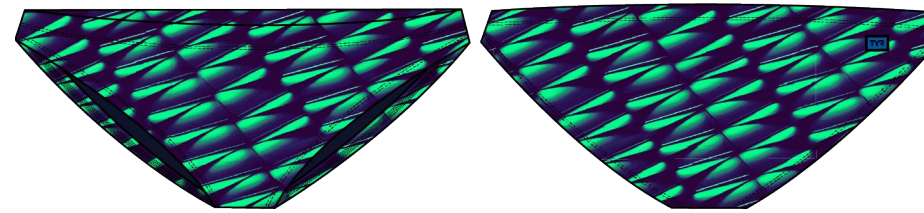

SIZE: XS (0/2), S (4/6), M (8), L (10/12), XL (14/16)

BSLD7A
001 BLACK
CARRYOVER

BSLD7A
401 NAVY
CARRYOVER

BSLD7A
428 ROYAL
CARRYOVER

B04016
343 GRN/NVY
DRAGONFLY

DURAFAST ELITE FABRIC: 94% POLYESTER, 6% SPANDEX

- 300+ HOURS OF PERFORMANCE
- 100% CHLORINE PROOF
- 100% COLORFAST
- UPF 50+ TECHNOLOGY

WEIGHT: 230 GSM

LINER FABRIC: 100% POLYESTER

FEATURES:

- MODERATE COVERAGE
- FULLY LINED WITH ANTIMICROBIAL LINING
- NEW TAB LOGO
- ADJUSTABLE DRAWCORD AT WAIST