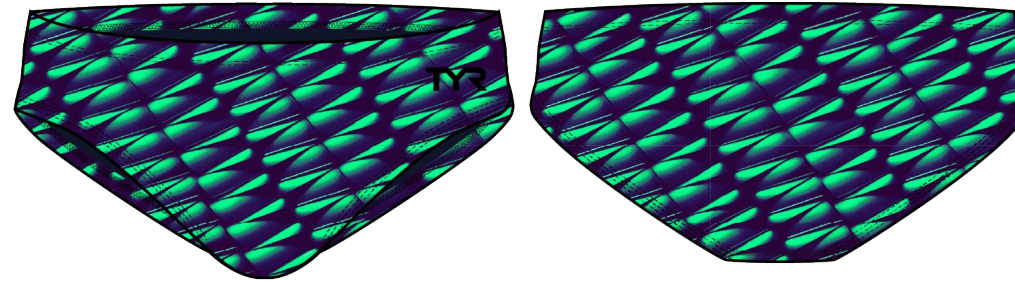

B13042
343 GRN/NVY
DRAGONFLYTE

DURAFAST ELITE FABRIC: 94% POLYESTER, 6% SPANDEX

- 300+ HOURS OF PERFORMANCE
- 100% CHLORINE PROOF
- 100% COLORFAST
- UPF 50+ TECHNOLOGY

WEIGHT: 230 GSM

LINER FABRIC: 100% POLYESTER

FEATURES:

- FITTED BRIEF
- FULLY LINED WITH ANTIMICROBIAL LINING
- ADJUSTABLE DRAWCORD AT WAIST