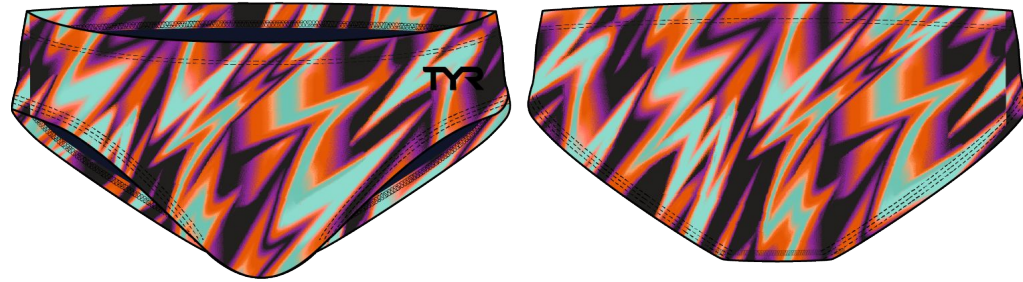

- 300+ HOURS OF PERFORMANCE
- 100% CHLORINE PROOF
- 100% COLORFAST
- UPF 50+ TECHNOLOGY

WEIGHT: 230 GSM

LINER FABRIC: 100% POLYESTER

FEATURES:

- FULLY LINED WITH ANTIMICROBIAL LINING
- CHAMPIONSHIP CUT
- ADJUSTABLE DRAWCORD AT WAIST
- LARGE 9" SIDE LOGO

- 300+ HOURS OF PERFORMANCE
- 100% CHLORINE PROOF
- 100% COLORFAST
- UPF 50+ TECHNOLOGY

WEIGHT: 230 GSM

LINER FABRIC: 100% POLYESTER

FEATURES:

- FULLY LINED WITH ANTIMICROBIAL LINING
- CHAMPIONSHIP CUT
- ADJUSTABLE DRAWCORD AT WAIST

B13039
802 ORG/MULTI
DISARRAY

B13040
343 GRN/NVY
DRAGONFLYTE

TYR BRIEFS - DURAFAST ELITE

MSRP: \$45

SIZE: 26 (XS), 28 (S), 30 (S), 32 (M), 34 (M), 36 (L), 38 (XL)

RLAP7A
401 NAVY
LAPPED
CARRYOVER

RLAP7A
001 BLACK
LAPPED
CARRYOVER