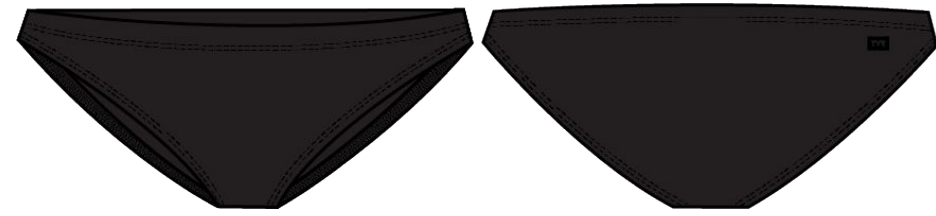

MSRP: \$35

SIZE: XS (0/2), S (4/6), M (8), L (10/12), XL (14/16)

T04005
001 BLACK
CARRYOVER

T04019
343 GRN/NVY
DRAGONFLYTE

DURAFAST ELITE FABRIC: 94% POLYESTER, 6% SPANDEX

- 300+ HOURS OF PERFORMANCE
- 100% CHLORINE PROOF
- 100% COLORFAST
- UPF 50+ TECHNOLOGY

WEIGHT: 230 GSM

LINER FABRIC: 100% POLYESTER

FEATURES:

- FULLY LINED WITH ANTIMICROBIAL LINING
- NEW TAB LOGO
- ADJUSTABLE TIE CROSS BACK STRAPS

CLASSIC FULL COVERAGE BIKINI BOTTOM- DURAFAST ELITE

MSRP: \$35

SIZE: XS (0/2), S (4/6), M (8), L (10/12), XL (14/16)

BSLD7A
001 BLACK
CARRYOVER

BSLD7A
401 NAVY
CARRYOVER

BSLD7A
428 ROYAL
CARRYOVER

B04016
343 GRN/NVY
DRAGONFLY

DURAFAST ELITE FABRIC: 94% POLYESTER, 6% SPANDEX

- 300+ HOURS OF PERFORMANCE
- 100% CHLORINE PROOF
- 100% COLORFAST
- UPF 50+ TECHNOLOGY

WEIGHT: 230 GSM

LINER FABRIC: 100% POLYESTER

FEATURES:

- MODERATE COVERAGE
- FULLY LINED WITH ANTIMICROBIAL LINING
- NEW TAB LOGO
- ADJUSTABLE DRAWCORD AT WAIST