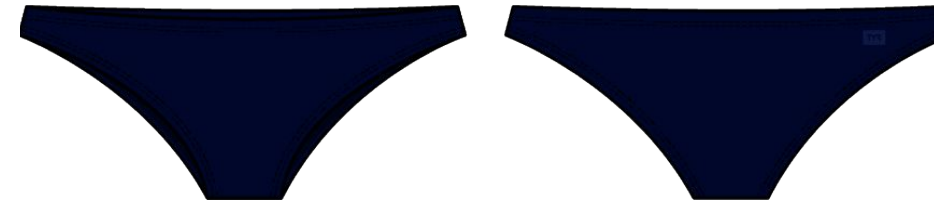

SIZE: XS (0/2), S (4/6), M (8), L (10/12), XL (14/16)

BSLD7A
001 BLACK
CARRYOVER

BSLD7A
401 NAVY
CARRYOVER

BSLD7A
428 ROYAL
CARRYOVER

B04016
343 GRN/NVY
DRAGONFLY

DURAFAST ELITE FABRIC: 94% POLYESTER, 6% SPANDEX

- 300+ HOURS OF PERFORMANCE
- 100% CHLORINE PROOF
- 100% COLORFAST
- UPF 50+ TECHNOLOGY

WEIGHT: 230 GSM

LINER FABRIC: 100% POLYESTER

FEATURES:

- MODERATE COVERAGE
- FULLY LINED WITH ANTIMICROBIAL LINING
- NEW TAB LOGO
- ADJUSTABLE DRAWCORD AT WAIST

TYR MINI BIKINI BOTTOM- DURAFAST ELITE

MSRP: \$35

SIZE: XS (0/2), S (4/6), M (8), L (10/12), XL (14/16)

BNSOL7A
001 BLACK
CARRYOVER

BNSOL7A
401 NAVY
CARRYOVER

BNSOL7A
428 ROYAL
CARRYOVER

B04017
343 GRN/NVY
DRAGONFLYTE

DURAFAST ELITE FABRIC: 94% POLYESTER, 6% SPANDEX

- 300+ HOURS OF PERFORMANCE
- 100% CHLORINE PROOF
- 100% COLORFAST
- UPF 50+ TECHNOLOGY

WEIGHT: 230 GSM

LINER FABRIC: 100% POLYESTER

FEATURES:

- MINIMAL COVERAGE
- FULLY LINED WITH ANTIMICROBIAL LINING
- NEW TAB LOGO
- ADJUSTABLE DRAWCORD AT WAIST