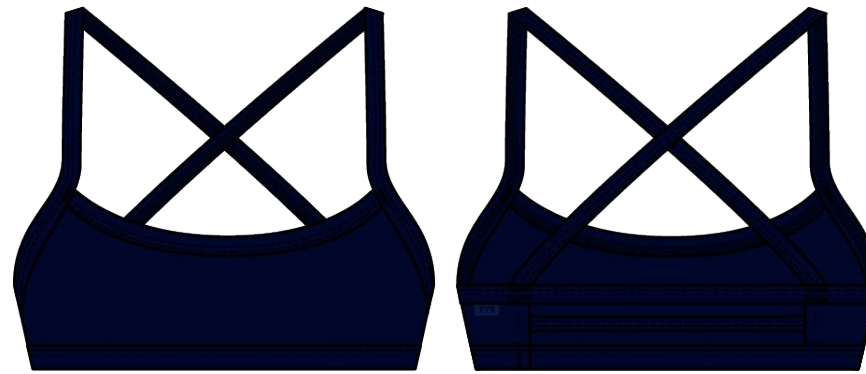

BRSOL7A
401 NAVY
CARRYOVER