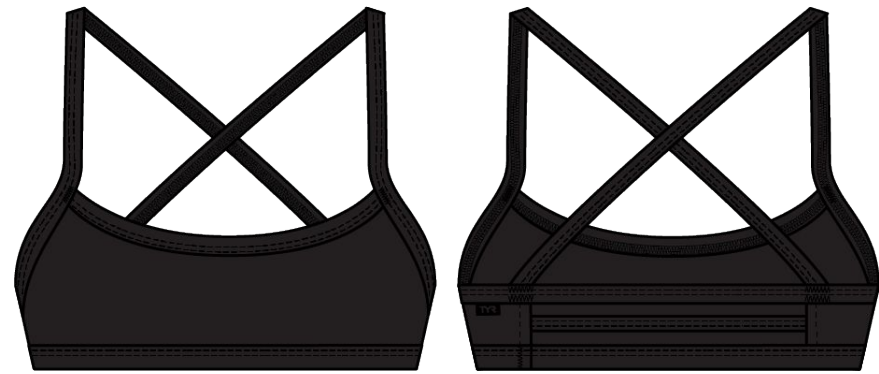

TYR TRINITY TOP- DURAFAST ELITE

MSRP: $35

SIZE: XS (0/2), S (4/6), M (8), L (10/12), XL (14/16)

BRSOL7A
001 BLACK
CARRYOVER