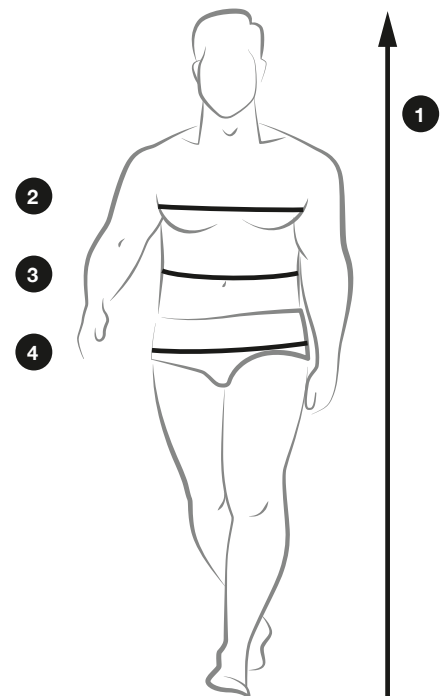

LININGMIX Interlock, 100% Polyester | Herringbone Embossed Taffeta, 100% Polyester

SIZE XXL-6XL

PFC
FREE

MIDNIGHT - 00853

OLIVE - 00733

NAVY - 00880

BODY MEASUREMENTS

	LADIES							
SIZE	44	46	48	50	52	54	56	58
BODY HEIGHT	168	168	168	168	168	168	168	168
CHEST CIRCUMFERENCE	105	111	117	123	129	135	141	147
WAIST CIRCUMFERENCE	91,5	97,5	104	110,5	117	123,5	130	136,5
HIP CIRCUMFERENCE	113,5	116,5	121,5	126,5	131,5	137,5	143,5	149,5

ALL MEASUREMENTS IN CM

- 1 Body height**
Standing barefoot with a straight posture.
- 2 Chest circumference**
Measured horizontally around the fullest part of the chest.
- 3 Waist circumference**
Measured horizontally around the smallest part of the waist.
- 4 Hip circumference**
Measured horizontally around the fullest part of the hip with feet standing together.

- 1 Body height**
Standing barefoot with a straight posture.
- 2 Chest circumference**
Measured horizontally around the fullest part of the chest.
- 3 Belly circumference**
Measured horizontally around the smallest part of the torso.
- 4 Hip circumference**
Measured horizontally around the fullest part of the hip with feet standing together.