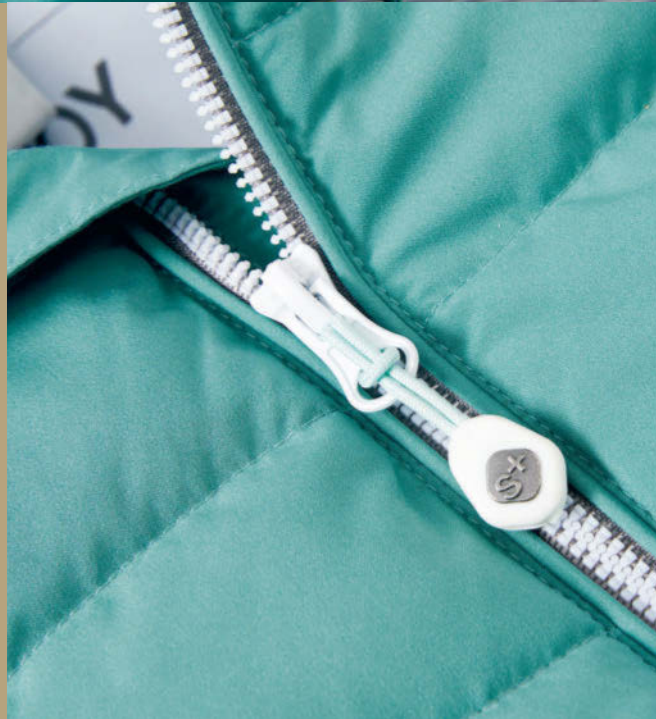

LIGHT TEALGREEN - 00718

39620 STS 19 WMN QLTD VST

VEST IN DOWN LOOK

MATERIAL	Light Poplin, 100% Polyester
FEATURES	breathable TPU lamination, water column 10.000 mm, moisture vapour permeability 5.000 g/m²/24 h, water-repellent, PFC-free
LINING	Light Microfibre, 100% Polyester
FILLING	Polyfill, 100% Polyester
SIZE	44-58

PFC
FREE