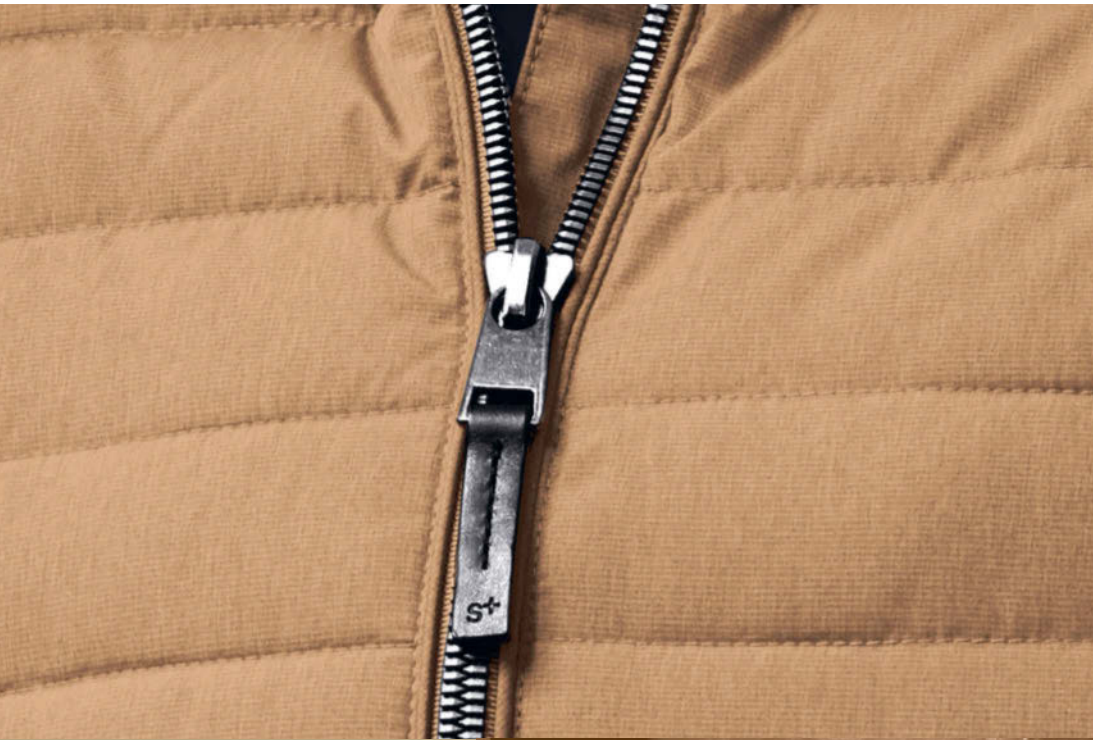

CAMEL - 00311

BLACK - 00920

CAMEL - 00311

38107 STS 10 MN QLTD VST

VEST IN DOWN LOOK

- MATERIAL Striped Light Melange, 100% Polyester
- FEATURES breathable TPU lamination, water column 10.000 mm, moisture vapour permeability 5.000 g/m²/24 h, water-repellent, PFC-free
- LINING Plain Light Touch, 100% Polyester
- FILLING Polyfill, 100% Polyester
- SIZE **XXL - 6XL**