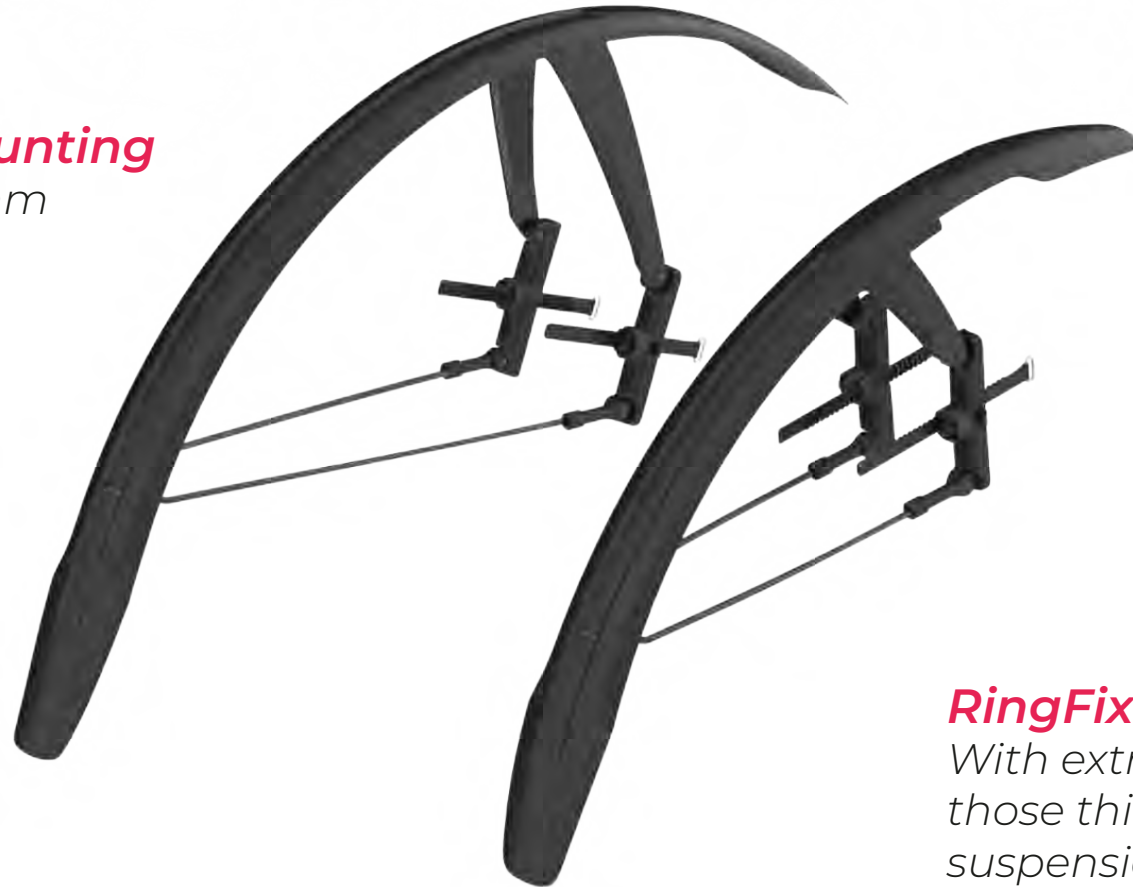

DiscGuard

Fenders | BFD-65

RingFix seat stay mounting

Fits diameters up to 34mm

RingFix fork mounting

With extra long strap for those thick carbon or suspension forks