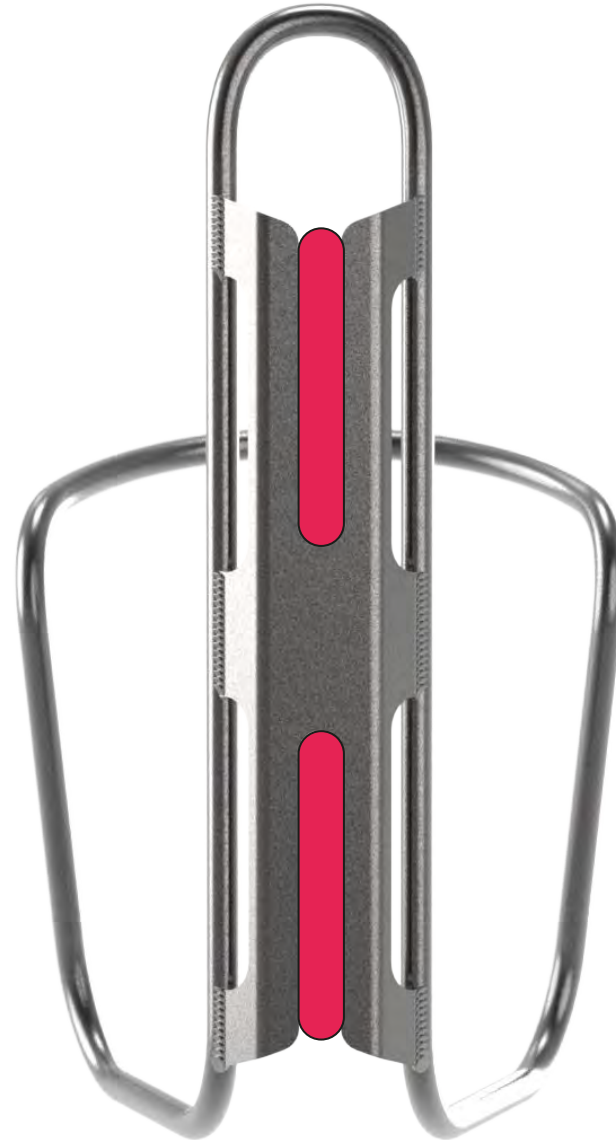

Form & Function

SteelCage

Bottle cage | BBC-51

Classic Design

'slim fit' 4,5mm Stainless Steel

SteelCage

Bottle cage | BBC-51

Design Adapt Feature
30mm range