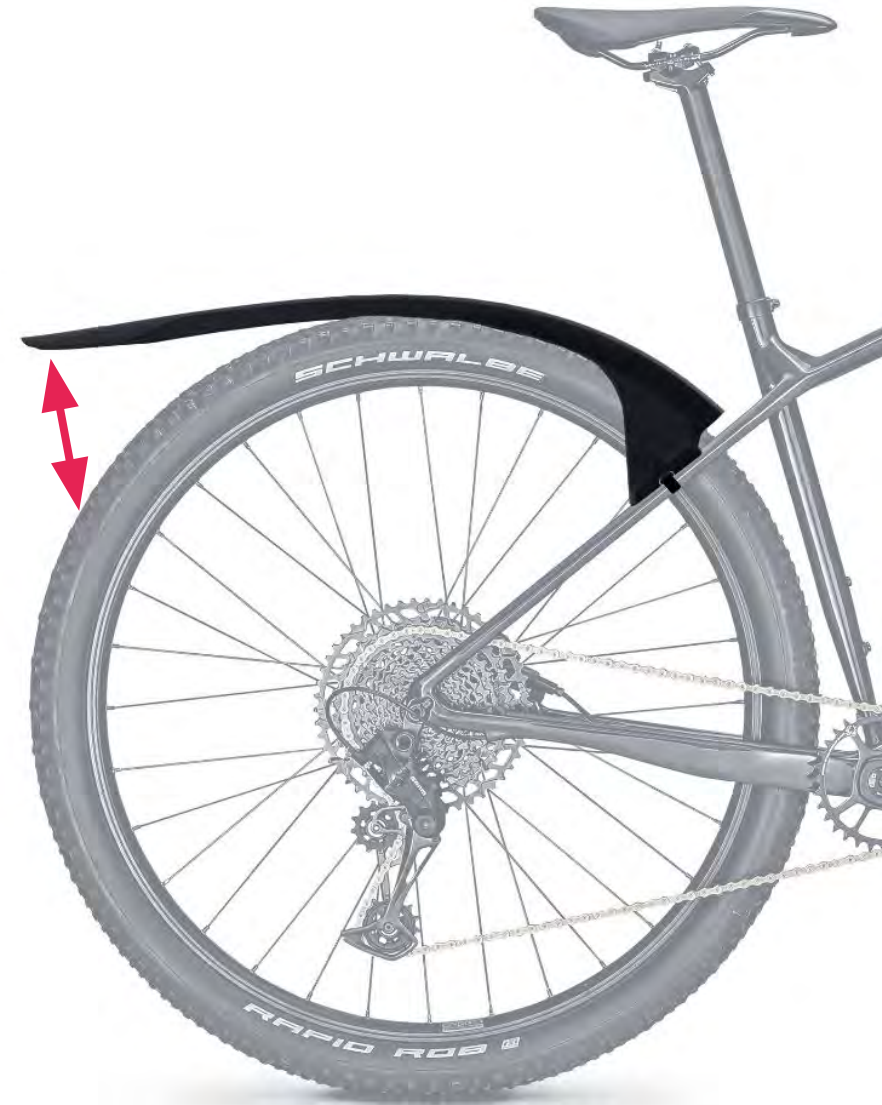

Fullguard

Fenders | BFD-61R

Tire clearance adjustment

Rubber shims that can be flipped for 6° degree adjustment