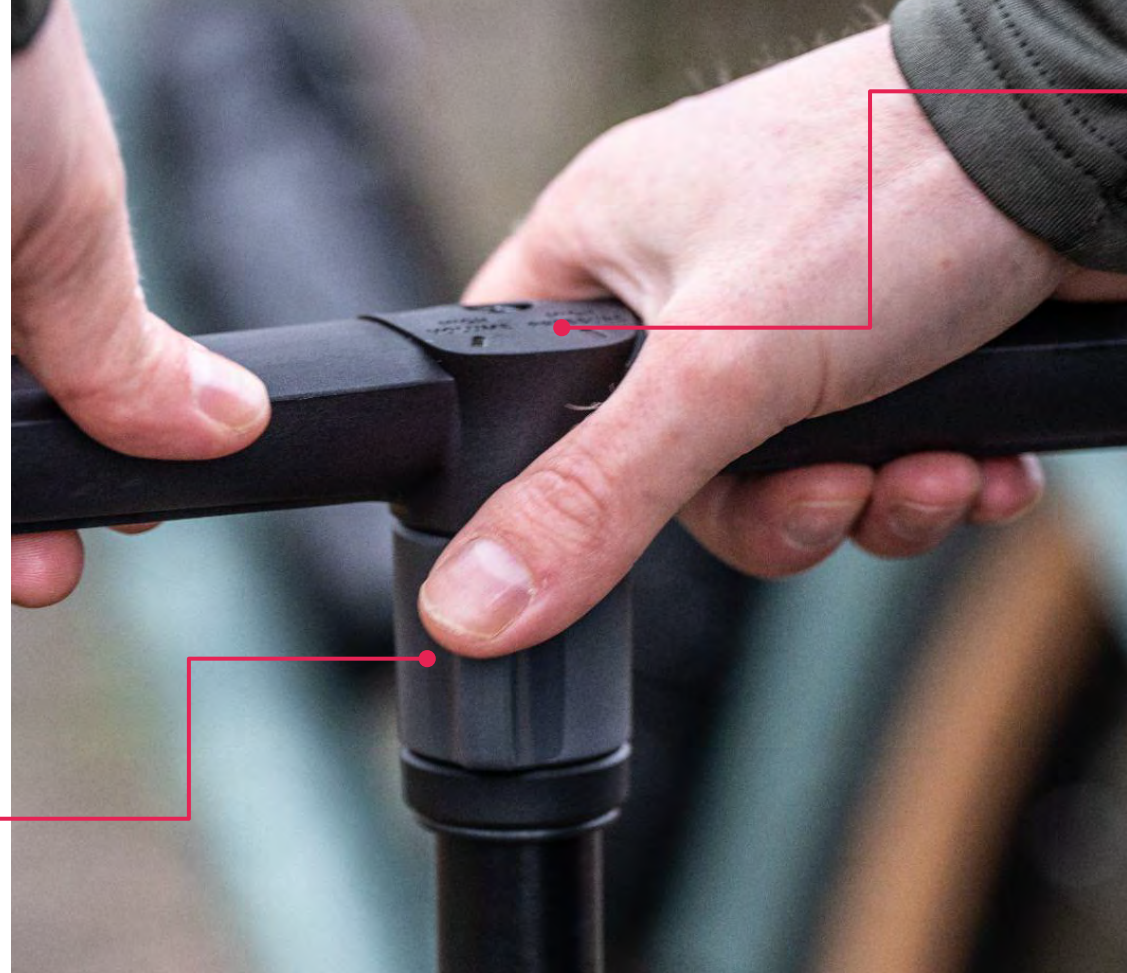

Floorpumps

AirSwitch | BFP-41

High Volume

High Pressure

Floorpumps

AirSwitch | BFP-41

Two stage

High volume
High pressure