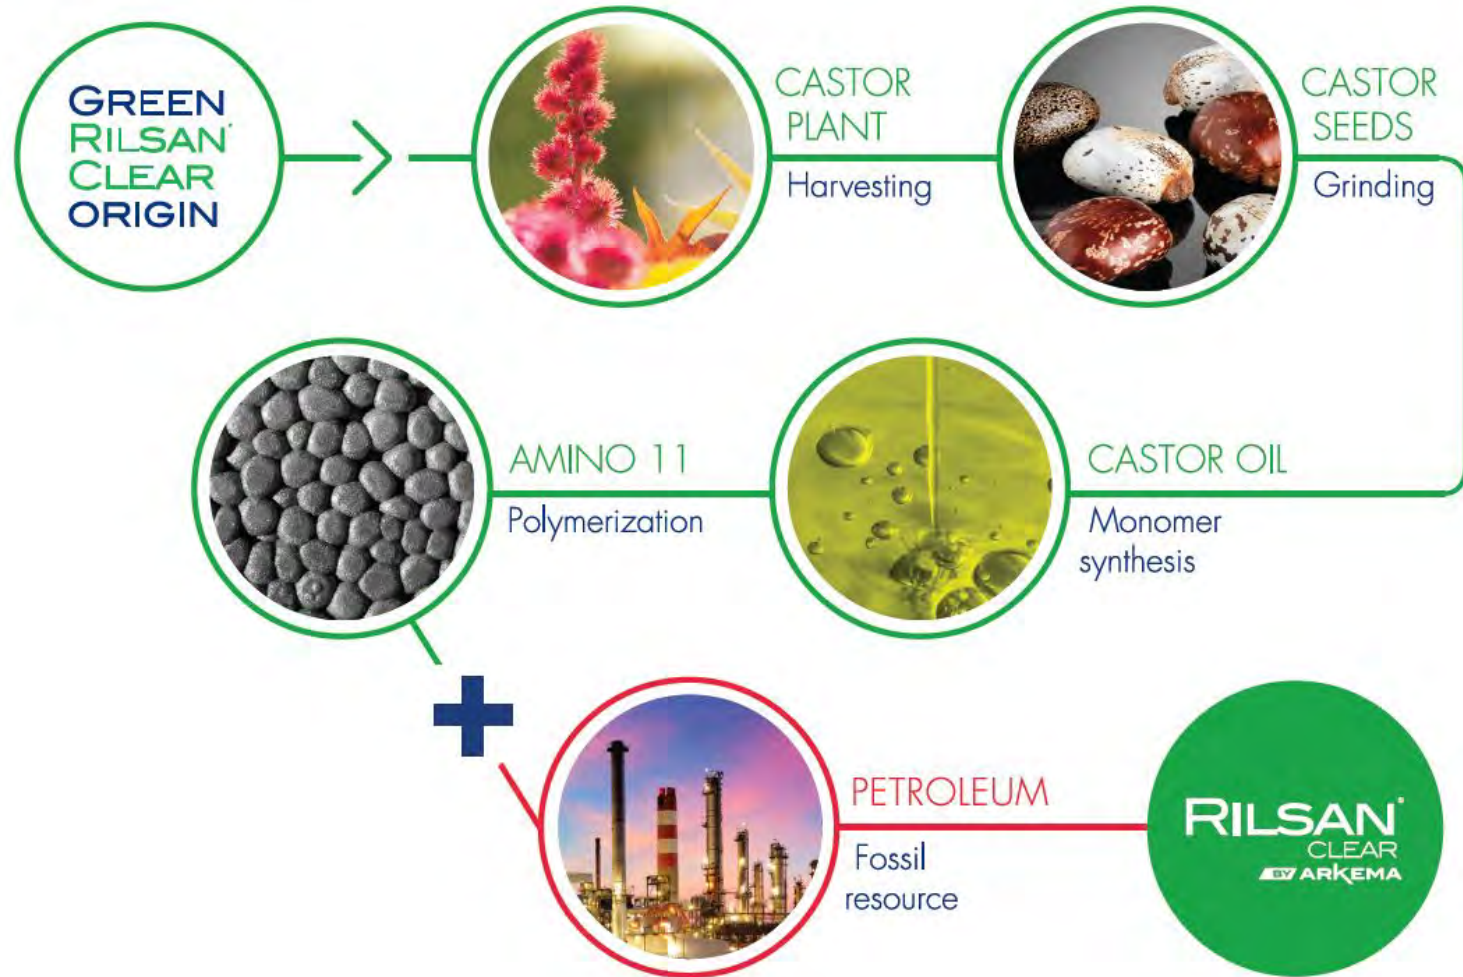

Sports Glasses

Bio-Based

The frame is made from Rilsan® Clear G850® Rnew, a 45% bio-based material

High quality

as you are used from Grilamid: Lightweight, flexible and strong

RILSAN CLEAR G850 RNEW

Sports Glasses

How it's Made

The process from raw material into a high quality frame material

RILSAN CLEAR G850 RNEW

Sports Glasses

“Made with Bio Based material”

*Mentioned on the frame
So you don't forget!*

Regular Program