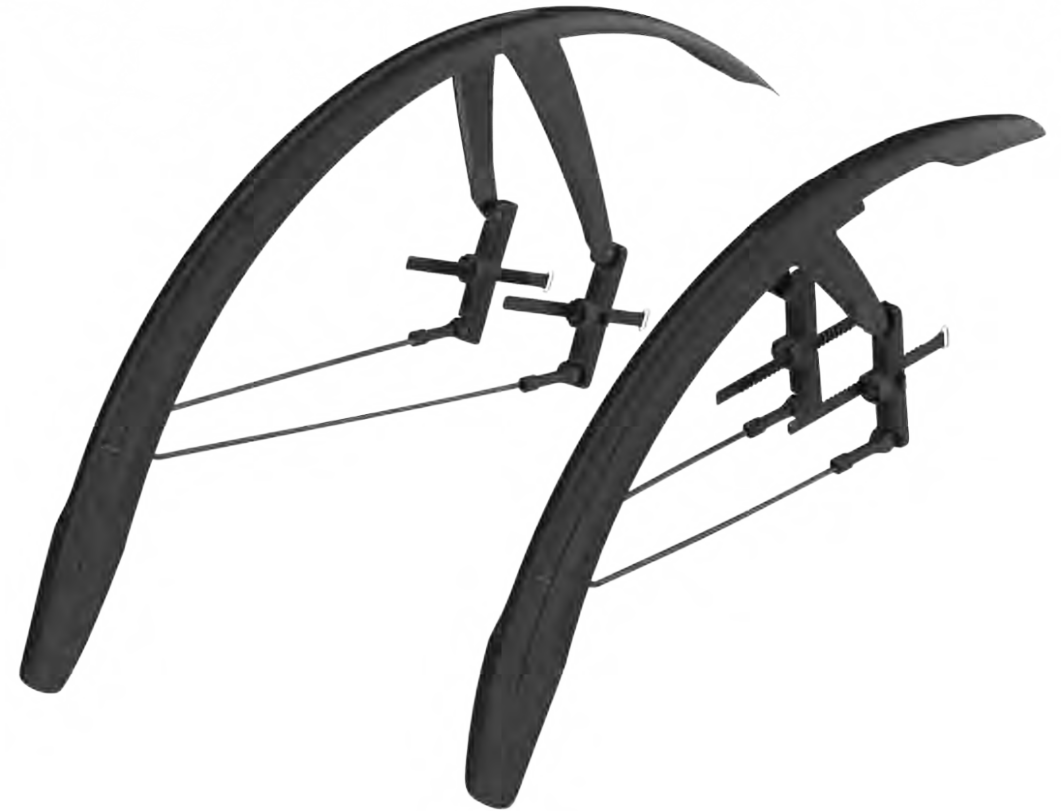

DiscGuard Set

Fenders | BFD-65

- Seat stay & Fork mounted Gravel/Road fender set
- Up to 42mm tire width
- Made of, GRS certified, Post consumer recycled plastic
- Steel stays with linear adjustment
- Tool free RingFix installation
- Soft touchpoints
- With optional extenders below the fork and towards the BB
- Made from PCR PP

59⁹⁵