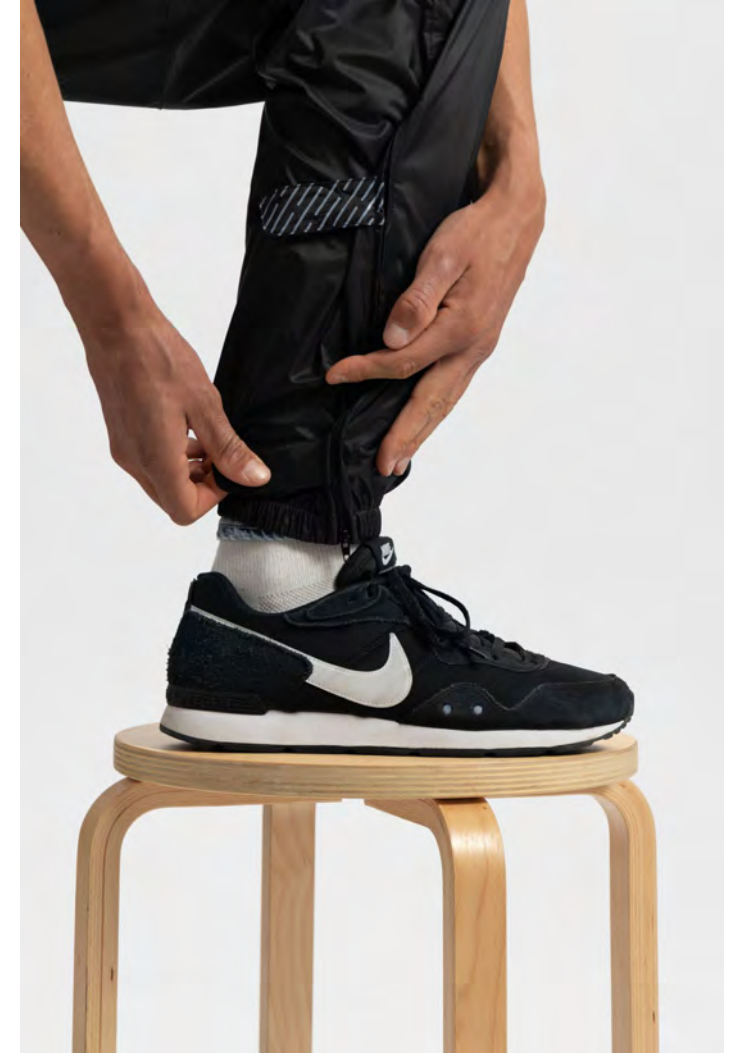

Adjustable

to make sure the tight closes tight around the calf we added two adjustment straps