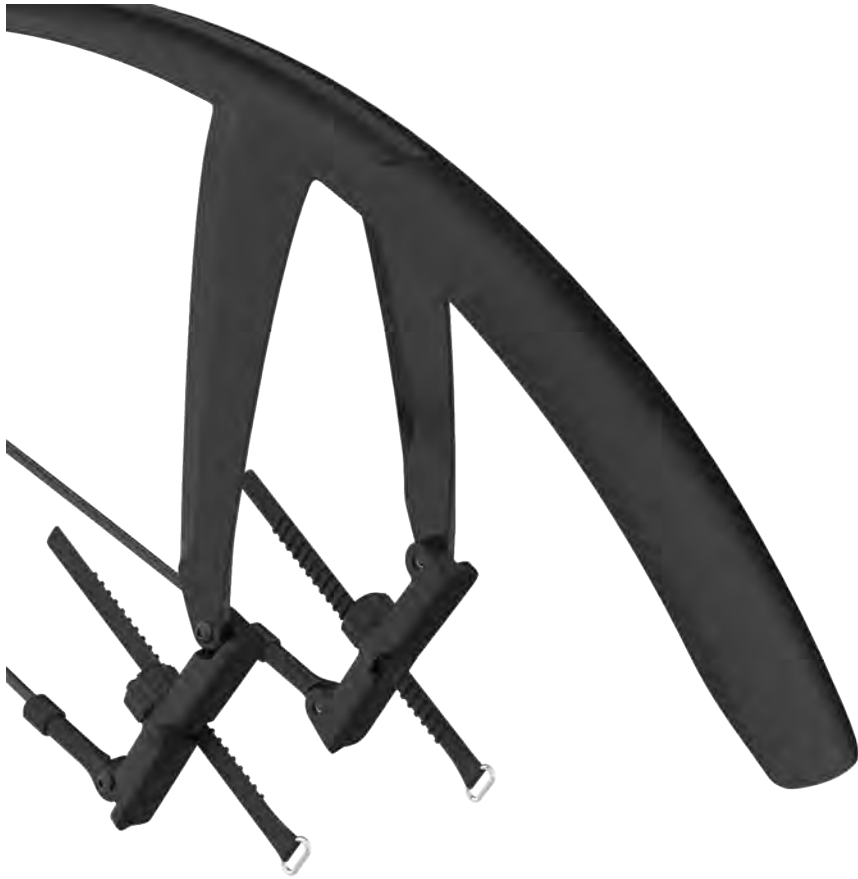

DiscGuard

Fenders | BFD-65

Optional Extender

The included extenders on both front and rear give additional coverage