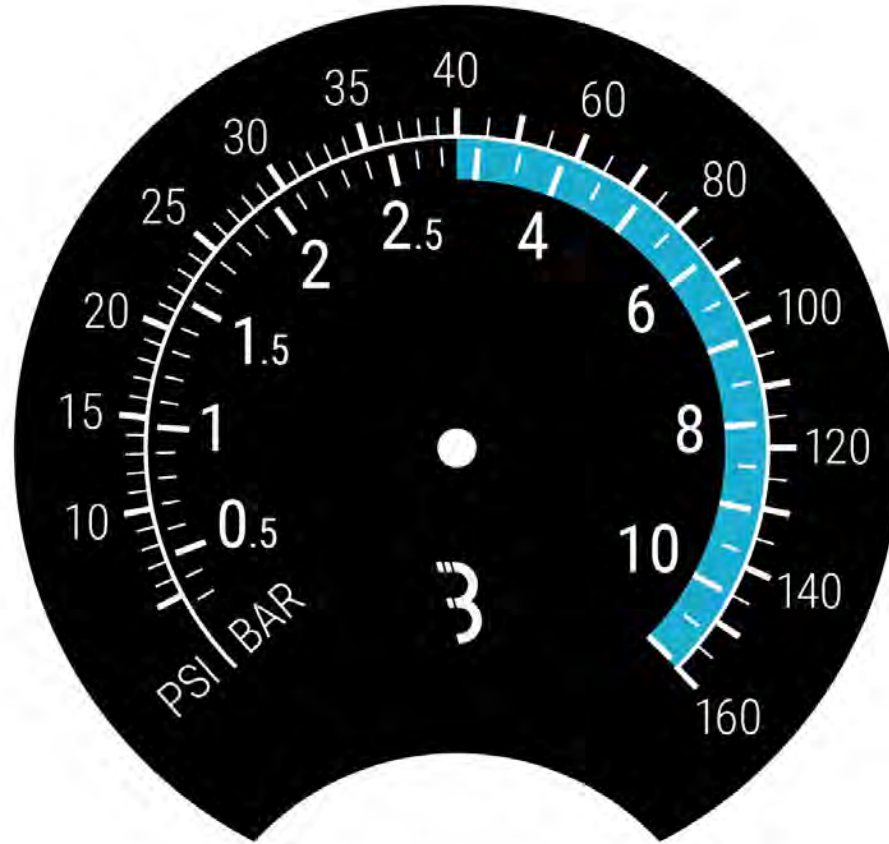

5kg

Floorpumps

AirSwitch | BFP-41

3 inch gauge

Unobstructed view
Hose on the side

Floorpumps

AirSwitch | BFP-41

*Precision
0-3 bar*