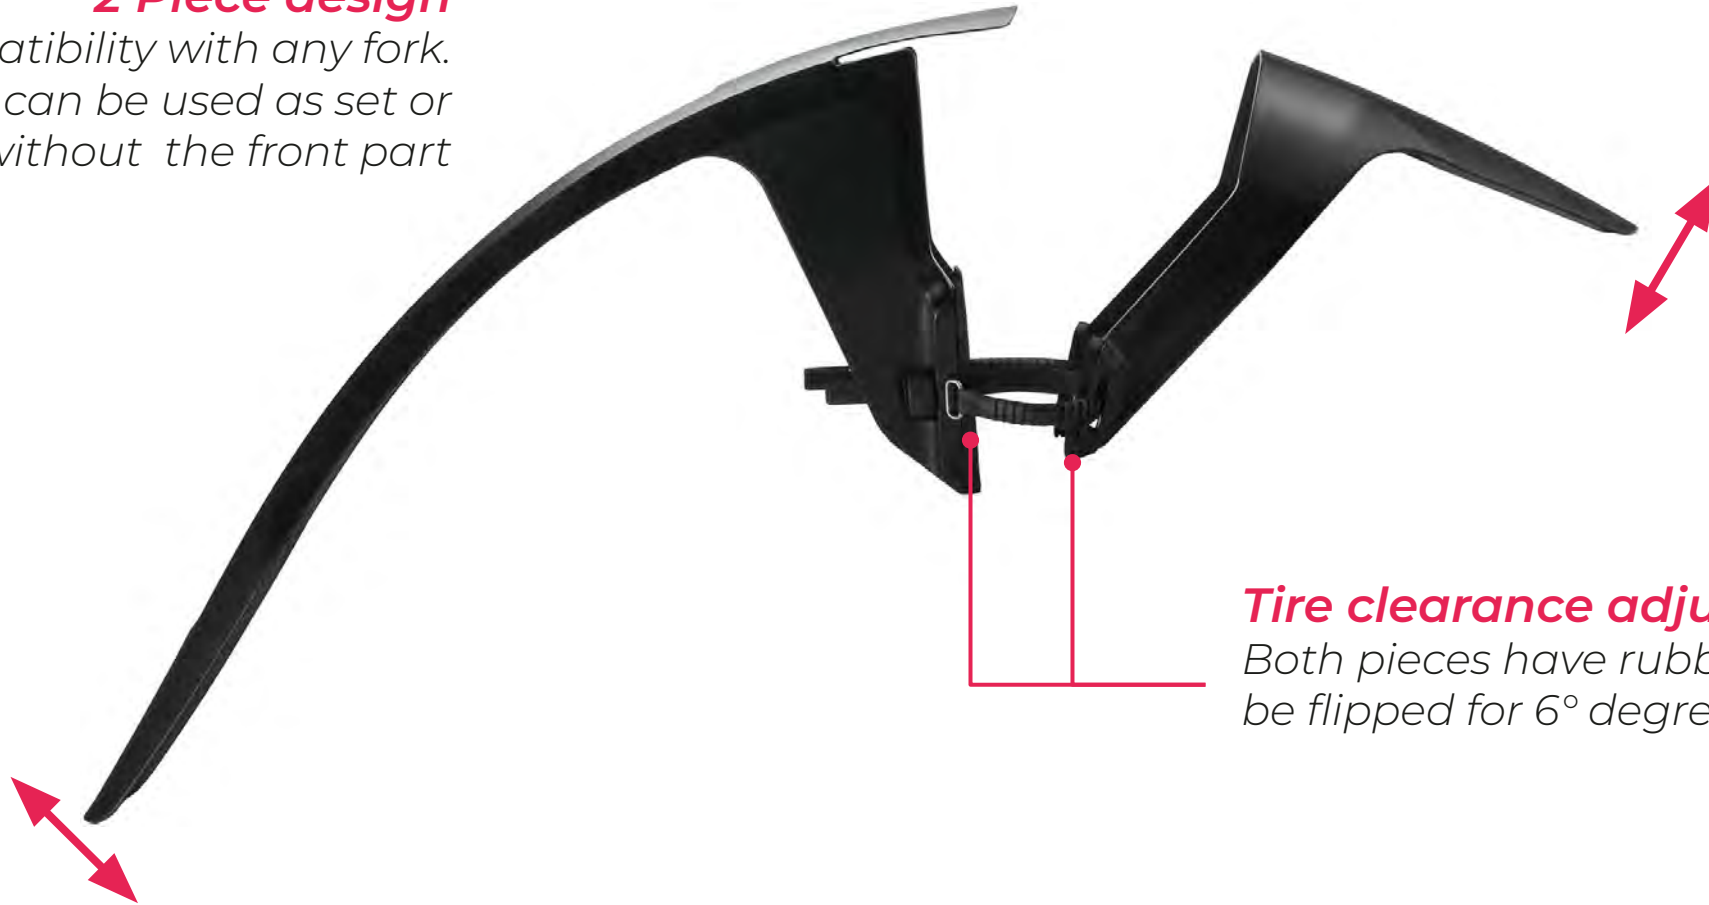

Fullguard

Fenders | BFD-61F

2 Piece design

*For compatibility with any fork.
The fender can be used as set or
without the front part*

Tire clearance adjustment

*Both pieces have rubber shims that can
be flipped for 6° degree adjustment*