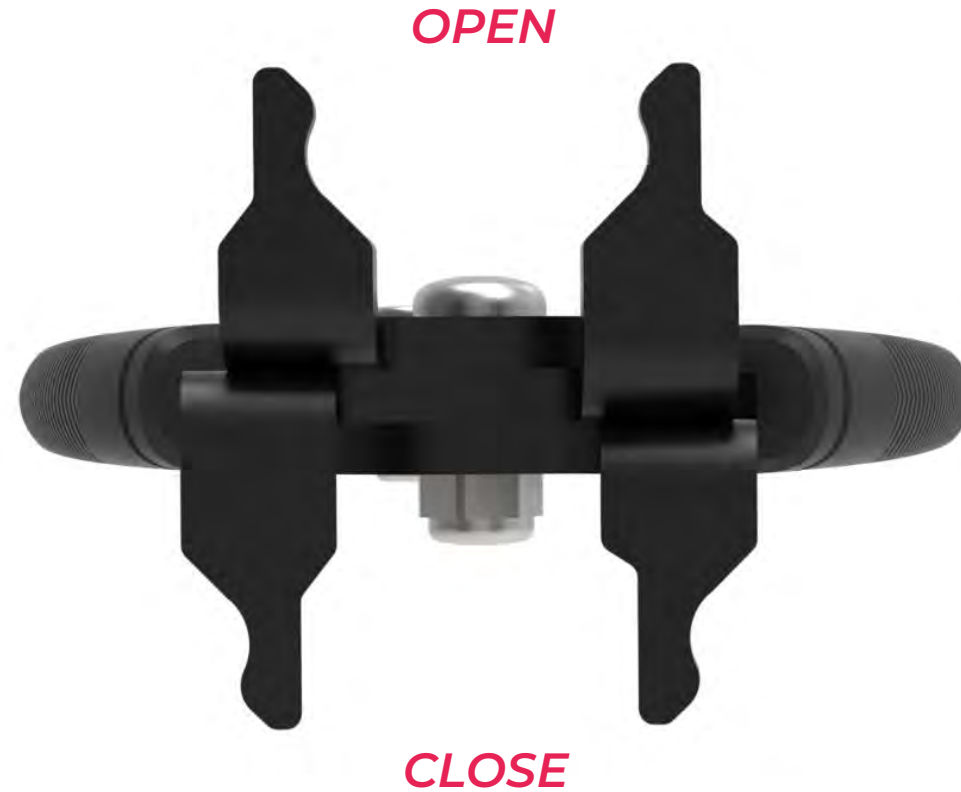

Tools | BTL-213

Dual head

One dedicated side for opening and one dedicated side for closing the quicklink

Single handed operation

Both opening as closing the quicklink is with the same movement

Re-Link

Tools | BTL-213