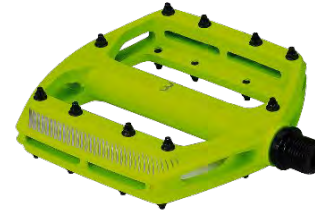

ClassicRide 2.0
BPD-17B
34,95

ERGO/E-BIKE

Large platform

NEW

ErgoBase
BPD-47
26,95

ErgoRide
BPD-46
31,95

NEW

ErgoBase HP
BPD-49
49,95

Sportive

Pedals | MY2024

FLAT

TrailRide
BPD-35
23,95

MountainHigh
BPD-32
34,95

CoolRide
BPD-36
69,95

Enigma
BPD-38
89,95

CLIPLESS
SPD and Look

TouchMount
BPD-74
44,95

ForceMount
BPD-14
69,95

Rebel
BPD-51
79,95

TrailMount
BPD-71
79,95

DUALCHOICE

DualChoice Classic
BPD-23B
59,95

DualChoice
BPD-61
69,95

DualChoice Trail
BPD-61
89,95