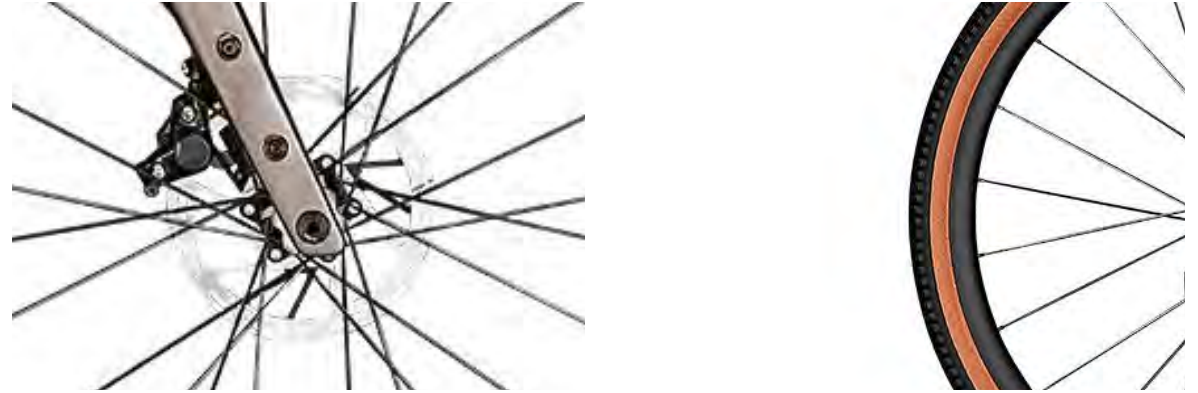

DiscGuard

Fenders | BFD-65

*A clear gap in our program,
A product everyone has been asking for
A solution that beats the competition*