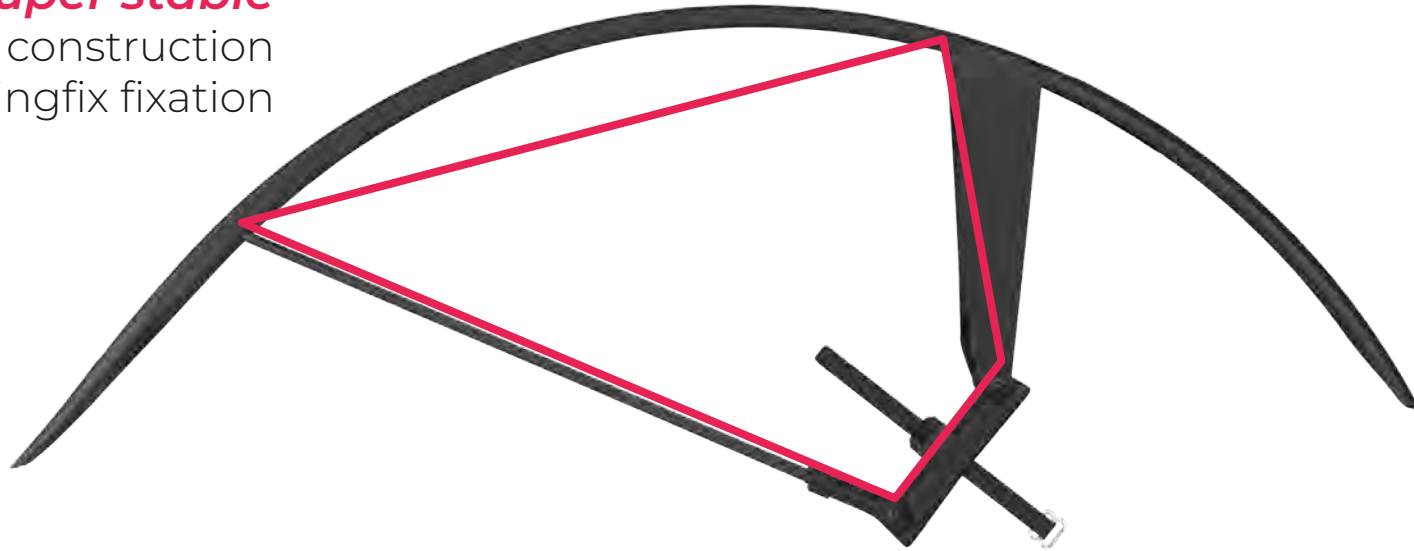

Fits diameters up to 34mm

RingFix fork mounting

With extra long strap for those thick carbon or suspension forks

DiscGuard

Fenders | BFD-65

Super stable

Trapezoid construction
with Ringfix fixation

Set & Forget