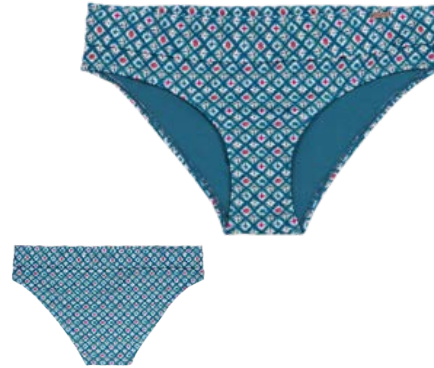

394 RAKU BLUE

7612143

MIXBLINKY 24 bikini bottom

DELIVERY	03/01/2024
SIZES & FIT	XS/34 - XXL/44
QUALITY	88% polyester, 12% elastane 190 gms Recycled Material
FEATURES	PVRE Series, Recycled Material, PVRE GREEN, Stretch, Recycled material, Regular fit, Regular bikini bottom, Folded waist

PVRE
SERIES

REGULAR
FIT