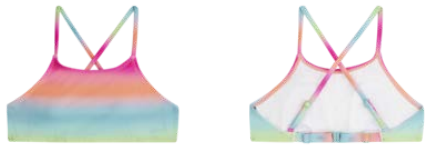

942 INK BLUE

550 VISION BLUE

550 VISION BLUE

633 TAFFY PINK

826 DECO PINK

PVRE
SERIES

REGULAR
FIT

550 VISION BLUE