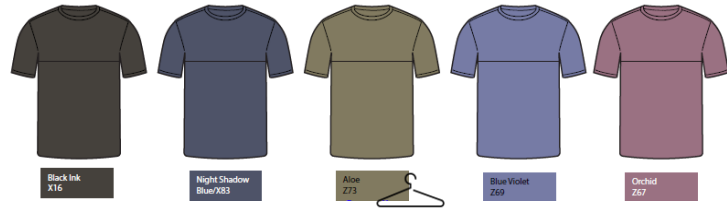

super.sea [men]

SNM020060 M Oversized Tee