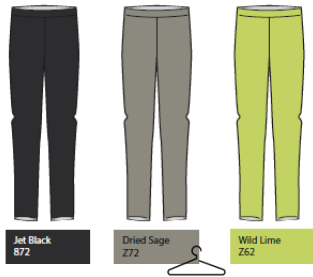

SNM018100 M Everyday Sweatpants

merino made better

super.running [men]

Wild lime + Dried sage

SNM018600 M Motion Jacket

SNM020540 M Alarm Running Tee

SNM020520 M Alarm Running LS

SNM17880 M Motion Tight