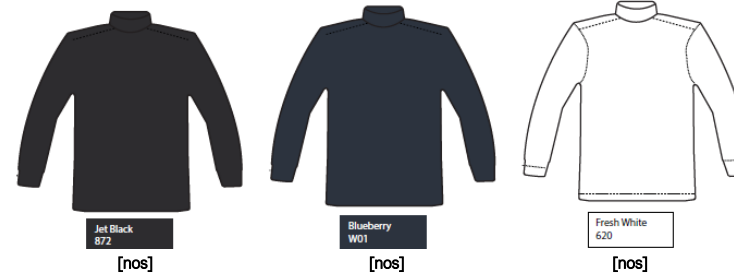

COLLECTION
SS24 MEN

super.natural

super.baselayer [men tops]

SNM019400 M Sierra140 Tee

SNM19340 M Tundra 175 LS

SNM019960 M Arctic230 LS

SNM019420 M Sierra140 Tank

SNM019360 M Tundra175 Turtle Neck

SNM019420 M Sierra140 Tank

SNM019380 M Tundra175 Zip 1/4

SNM019940 M Arctic230 Zip 1/4

super.baselayer [men bottoms]

SNM019780 M Tundra175 Boxer

SNM019920 M Tundra175 Boxer 2-pack

SNM019900 M Tundra175 Short Tight