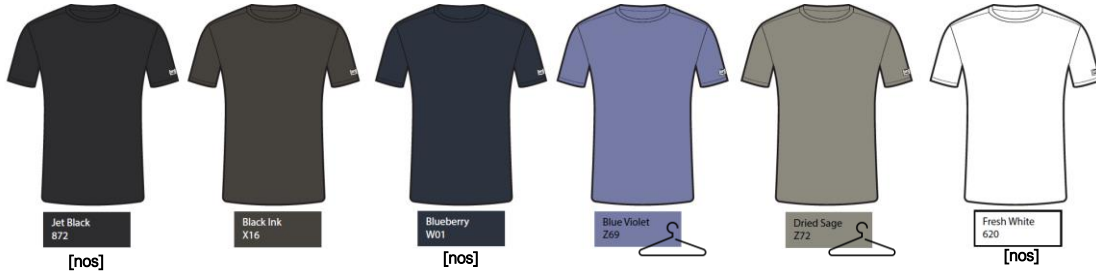

COLLECTION
SS24 MEN

super.natural

super.baselayer [men tops]

SNM019400 M Sierra140 Tee

SNM19340 M Tundra 175 LS

SNM019960 M Arctic230 LS

SNM019420 M Sierra140 Tank

SNM019360 M Tundra175 Turtle Neck

SNM019420 M Sierra140 Tank

SNM019380 M Tundra175 Zip 1/4

SNM019940 M Arctic230 Zip 1/4

super.baselayer [men bottoms]

SNM019780 M Tundra175 Boxer

SNM019920 M Tundra175 Boxer 2-pack

SNM019900 M Tundra175 Short Tight