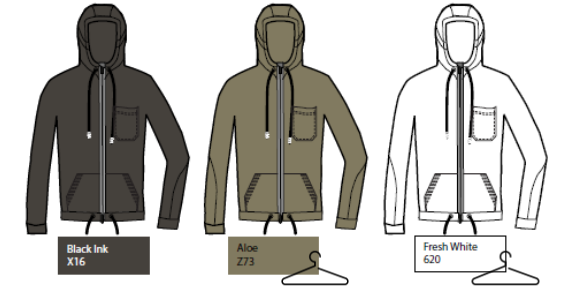

SNMP01148 M NO GLAMPING TEE

SNM020560 M Logo T-shirt

SNMP01149 M OUTDOOR DUDES TEE

SNMP01150 M FLYFISHING TEE

SNM020720 M NORTHERN LIGHTS HOODIE

SNM019220 M Solution Hoodie

SNMP01145 M BETTER A FISH THAN ME TEE