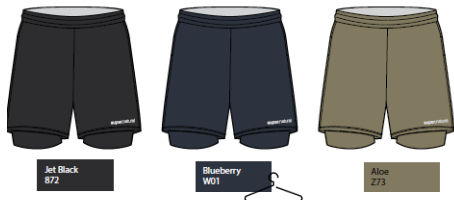

SNM017460 M Double Layer Shorts