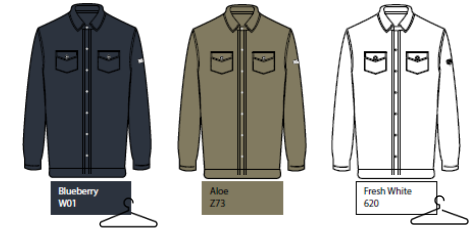

SNM020400 M ADVENTURE BIO SHIRT