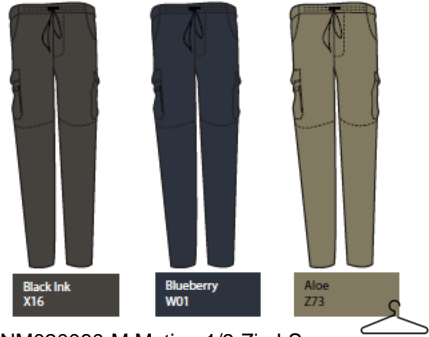

SNM020240 M Contact Cargo Pants