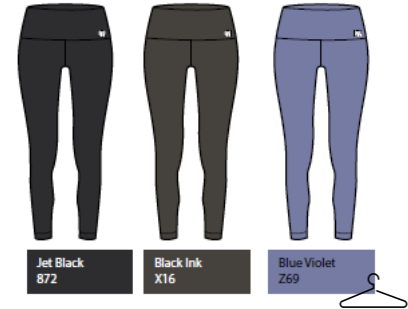

SNW012930 W Super Tights