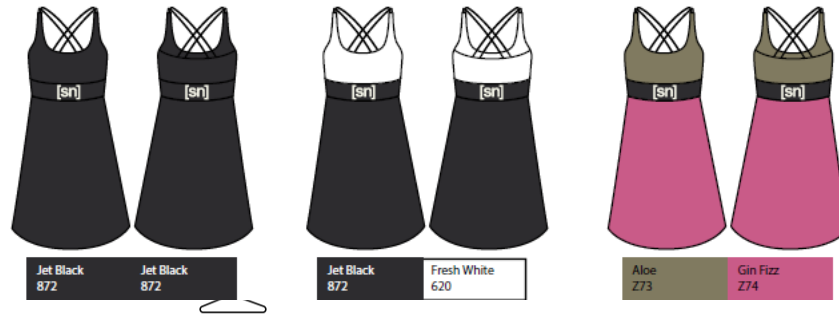

SNW021670 Super Top Dress