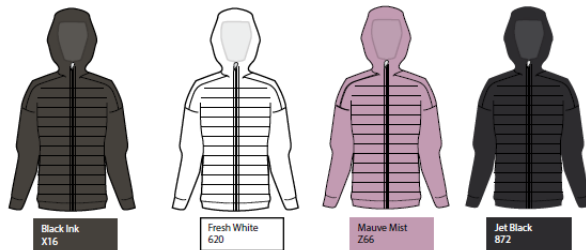

# super.climbing/hiking [women]

SNW021870 Relax Light Pocket Hood

SNW023450 W NORTHERN LIGHTS POCKET HOOD

SNW016410 W Super Top

SNW019330 W Alpine Active Shorts

SNW020730 W Warm Up Aloof Jacket

SNW018150 W Adventure Hooded