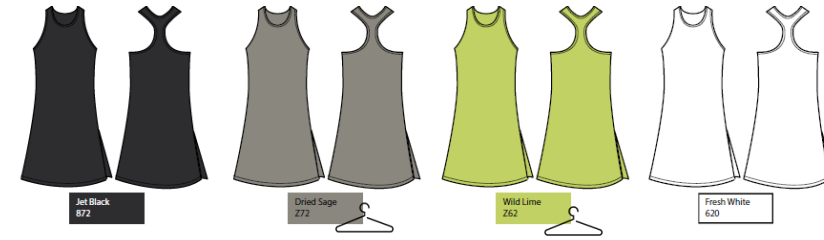

SNW021890 Alarm Running Tee

SNW021910 W Alarm Running LS

SNW018490 Lightening Tight Running Reflector

merino made better

SNW021770 Running Dress

SNW018190 W JP Knot Tee

SNW021690 W Super Tip Top

SNW017250 W Liquid Flow Shorts