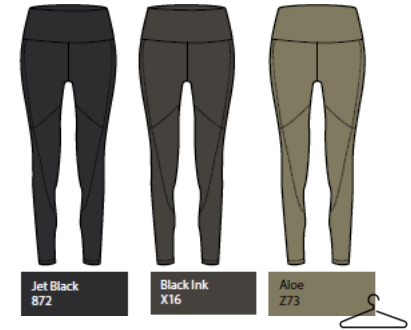

SNW019310 W Alpine Active Tight