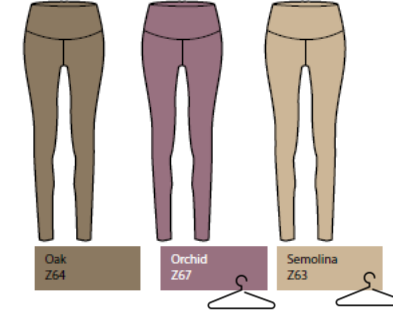

Orchid Z67

Dried Sage Z72

SNWP03134 W FLOWERHANDS TEE

SNW020630 Wrap Top

Orchid Z67

Oak Z64

SNW020710 High Rise Tight

Oak Z64