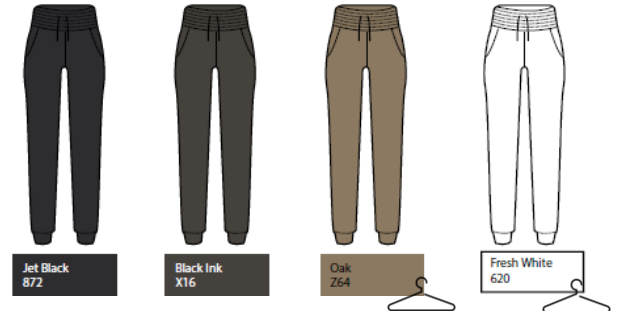

SNWP03145 W MAT IS TEE

SNWP03149 W SANTA  
MUERTE TEE

SNW015660 W Everyday Skirt

SNW020890 W Solution Hoodie

SNW020270 Solution Sweatpants