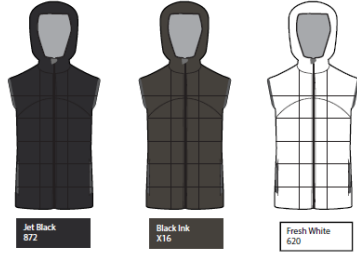

super.hiking [women]

SNW020750 W Comfort Hooded Gilet