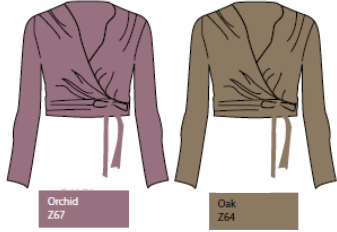

Oak Z64

SNW018790 W Cosy Wrap Around

Orchid Z67