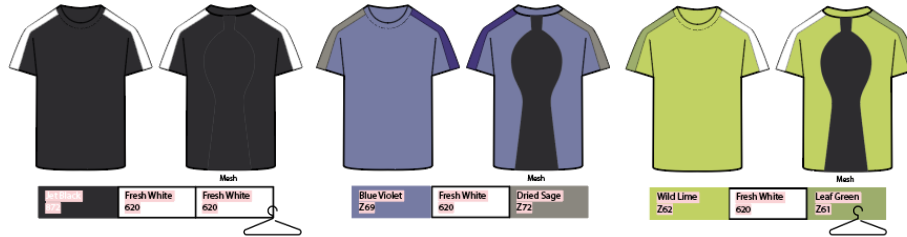

SNW021890 Alarm Running Tee