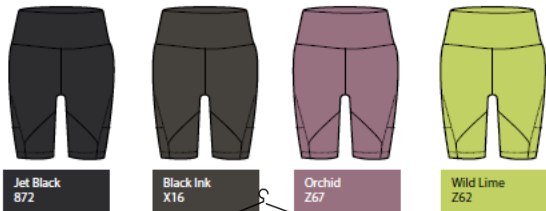

# super.climbing/hiking [women]

SNW021870 Relax Light Pocket Hood

SNW023450 W NORTHERN LIGHTS POCKET HOOD

SNW016410 W Super Top

SNW019330 W Alpine Active Shorts

SNW020730 W Warm Up Aloof Jacket

SNW018150 W Adventure Hooded