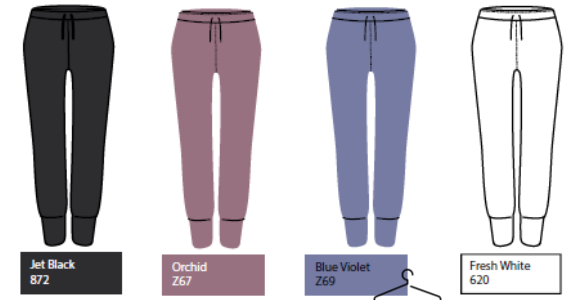

SNWP03138 W  
COPPER  
SARDINE TEE

SNWP03140 W OCTOPUSSY TEE

SNWP03142 W SALT & ROCK TEE

SNW015770 W Wide Shorts

SNW022230 W Justeveryday BIO Skirt

SNW022090 W Biarritz Shorts

SNW022110 W Everyday Jogg Pants