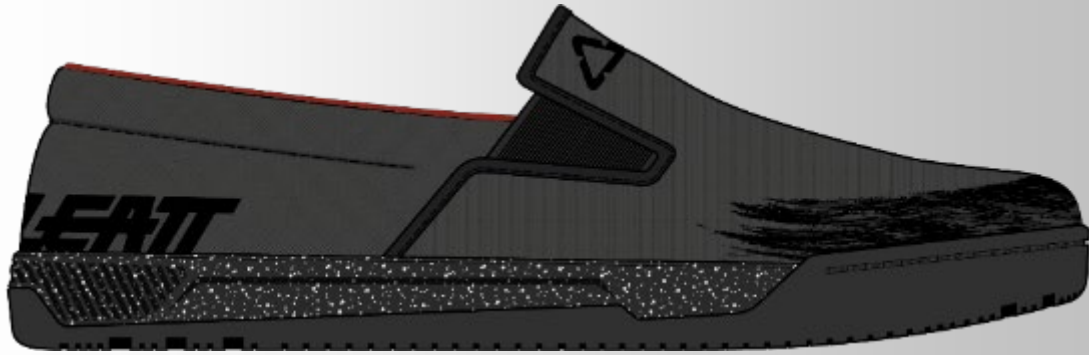

MTB RIDE ON'S 2.0 SHOES

CASUAL WEAR EVERY DAY ALL DAY

- Slip on shoe
- Woven polymer fiber upper with elastic gussets for slipping in and out easily and for adjusting to different instep height;
- Outsole: RideGrip Pro rubber with RideGrip Pro pattern identical to our 2.0/3.0 range
- EVA midsole for energy dissipation and impact absorption
- Directional fabric on heel to prevent heel "slippage"
- Rugged textured toe print for increased durability.

**NEW 25
PRODUCT**

RIDEGRIP™ PRO