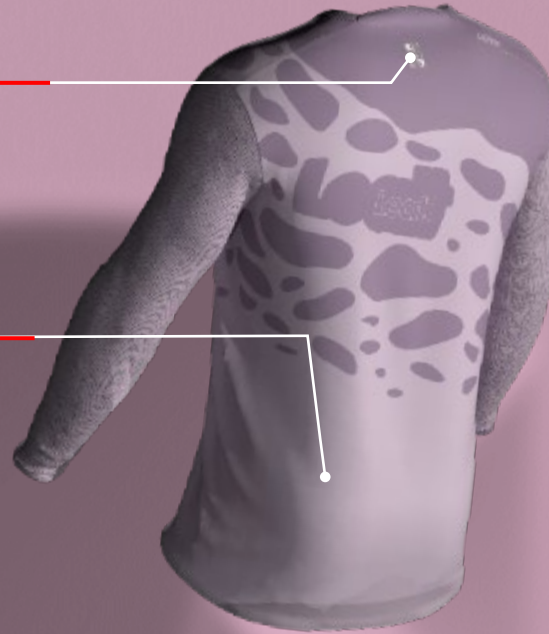

GRAVITY 3.0 JERSEY TECHNOLOGY

HIGH PERFORMANCE, REGULAR FIT

BRACE READY

Collar design for use with or without a neck brace

ICE YARN MATERIAL

With cooling effect,

SUPER SOFT TOUCH

For sensitive skin and premium comfort