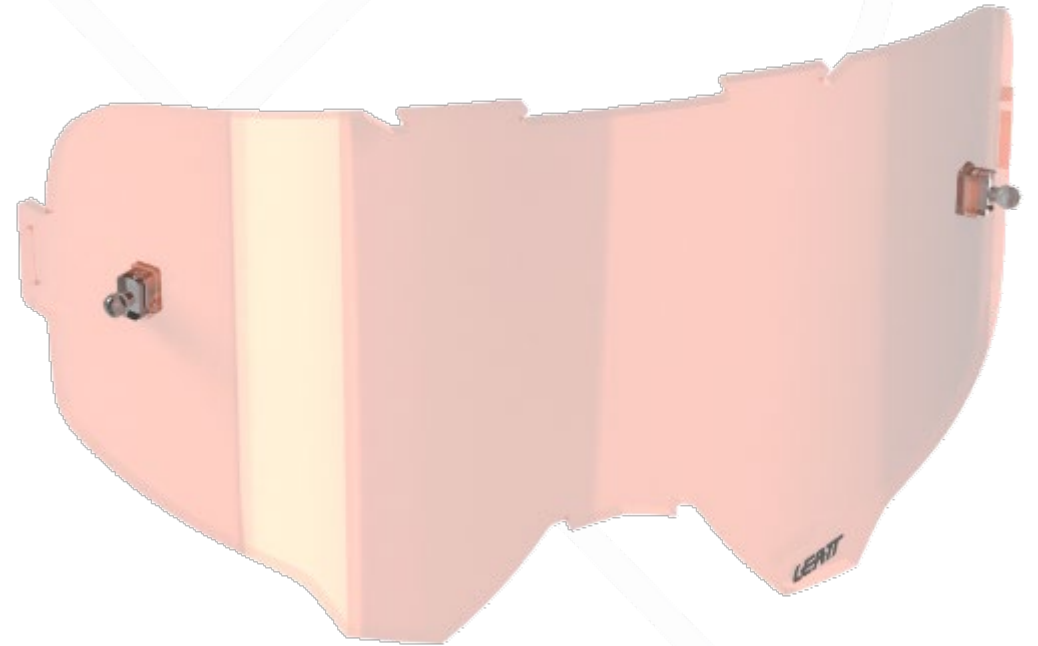

VELOCITY CRYSTAL LENSES

NEW 25
PRODUCT

BULLETPROOF, HIGH-CONTRAST, ANTI-FOG,
TEAR-OFF/ROLL-OFF READY

x x x

PART NO: **DESCRIPTION:**

8025200750   Lens Velocity Crystals Purple 75 VLT

PART NO: **DESCRIPTION:**

8025200760   Lens Velocity Crystals Rose 32 VLT