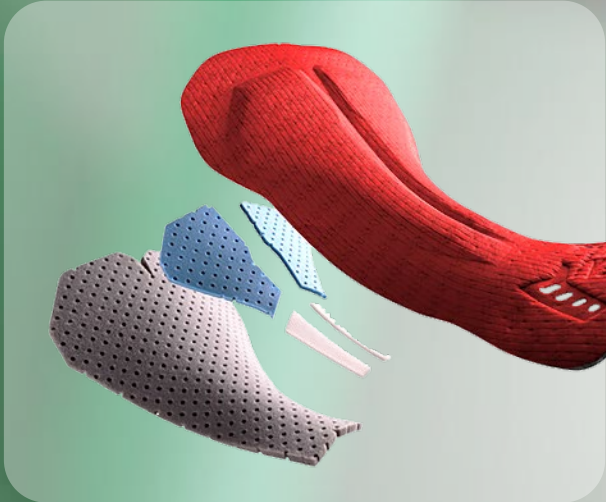

ENDURANCE 6.0 BIB TECHNOLOGY

NEXT TO SKIN RACE PERFORMANCE BIB WITH PREMIUM CHAMOIS

MESH FABRIC

Upper part of garment in mesh fabric for maximum air flow

PREMIUM ITALIAN CHAMOIS FROM ELASTIC INTERFACE

4 density of padding with Hybrid Cell System.
Central channel improving blood flow to legs and upper body