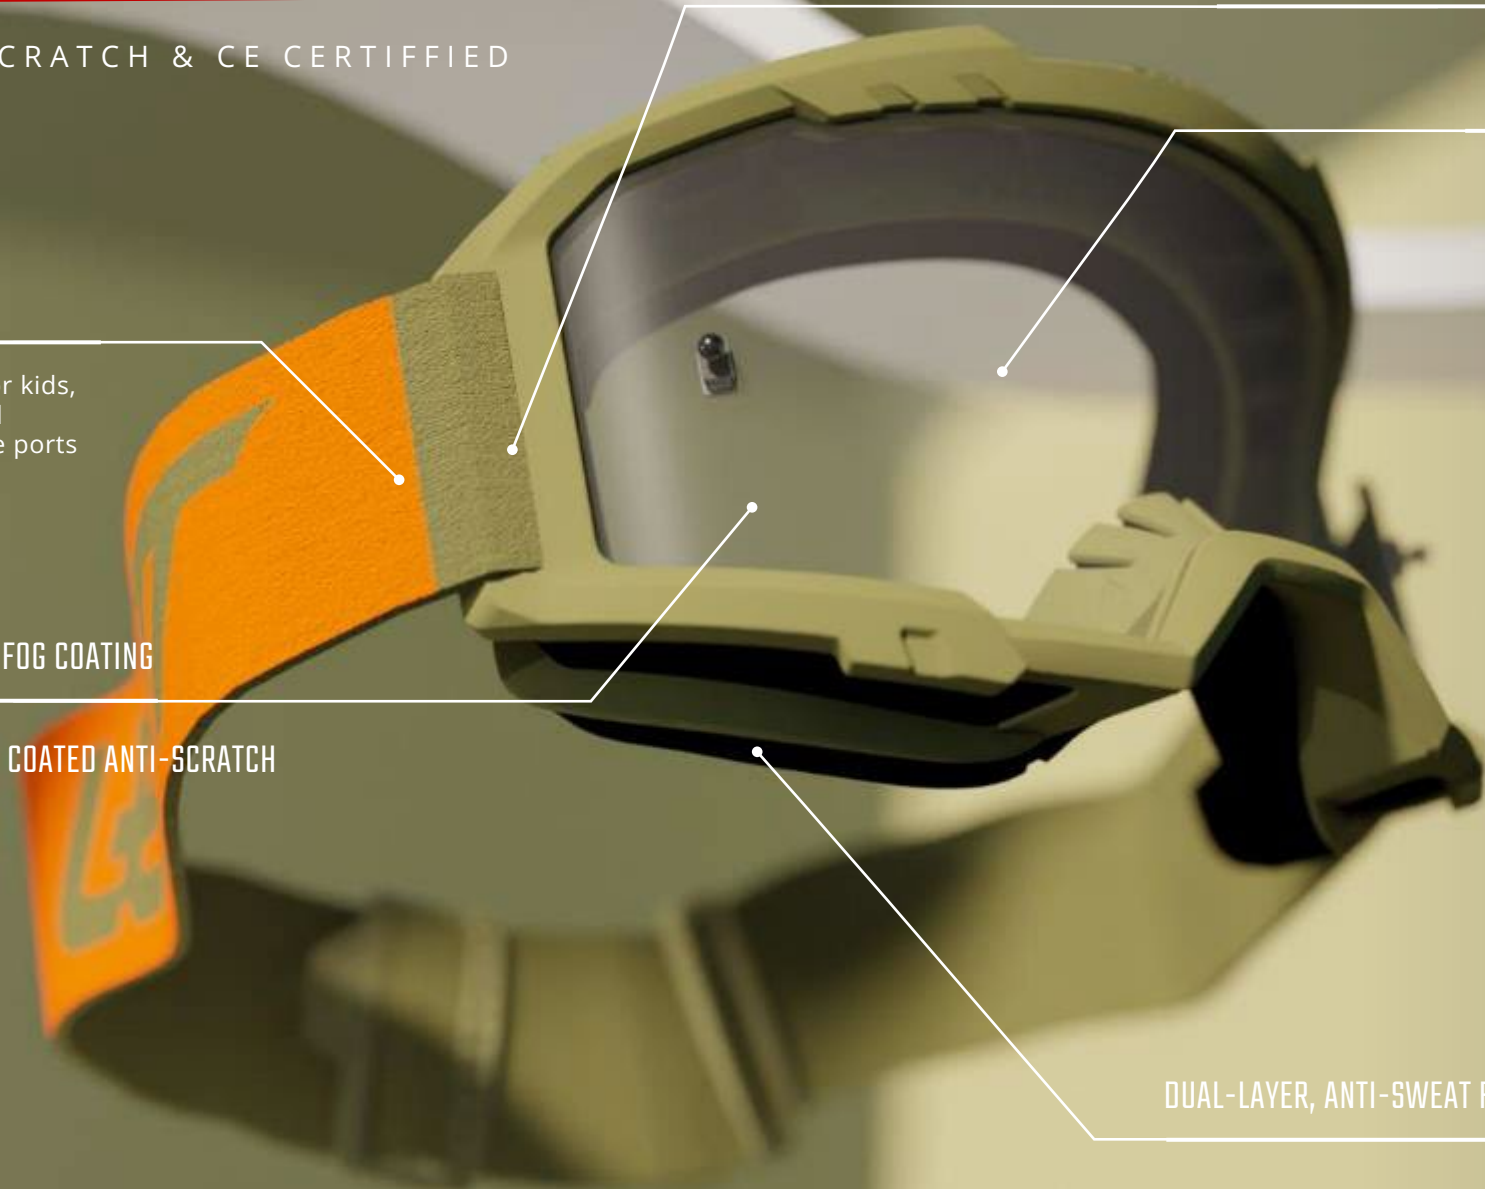

VISION 2.5 GOGGLE TECHNOLOGY

ANTI-FOG, ANTI SCRATCH & CE CERTIFIED

40MM ANTI-SLIP COATED STRAP

CE TESTED & CERTIFIED

TWO SIZES

Adult & Smaller size for kids,
junior and women and
helmets with small eye ports

ANTI-FOG COATING

HARD COATED ANTI-SCRATCH

DUAL-LAYER, ANTI-SWEAT FACE FOAM