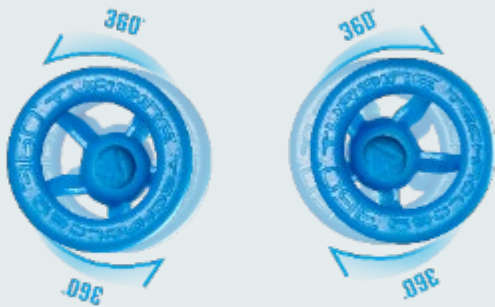

ALL-MTN 1.0 HELMET TECHNOLOGY

ALL-MOUNTAIN HEAD AND BRAIN PROTECTION

ADJUSTABLE BREAKAWAY VISOR

Helps reduce impact forces