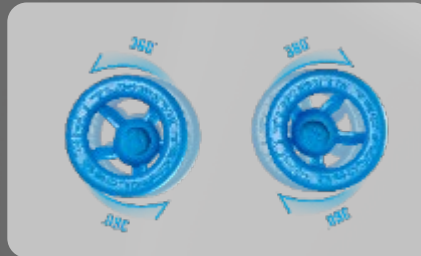

360° TURBINE TECHNOLOGY

- Helps reduce peak brain acceleration at impact speeds associated with concussion
- Helps reduce peak brain rotational acceleration