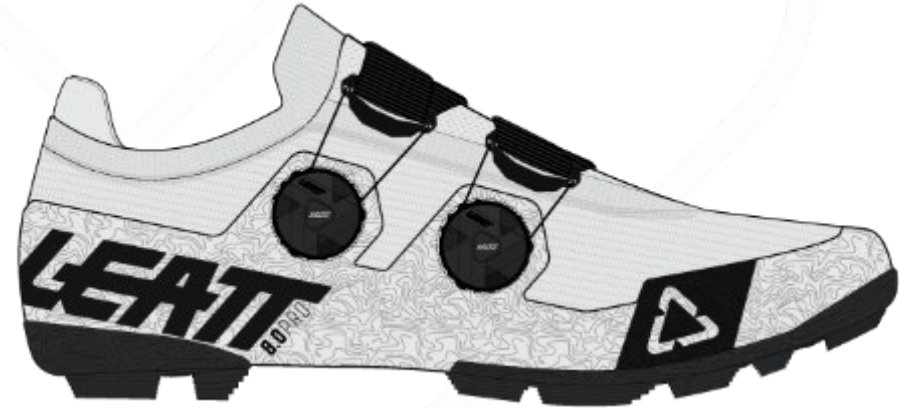

MTB RACE PROCLIP 8.0 WOMEN'S SHOES

NEW 25
PRODUCT

XC & GRAVEL SHOE, STIFF & DIRECT POWER TRANSMISSION

x x x

PART NO: DESCRIPTION:

3025108160	Shoe ProClip 8.0 Race Women #US6/UK4.5/EU37.5/CM23 Black
3025108161	Shoe ProClip 8.0 Race Women #US6.5/UK5/EU38/CM23.5 Black
3025108162	Shoe ProClip 8.0 Race Women #US7/UK5.5/EU38.5/CM24 Black
3025108163	Shoe ProClip 8.0 Race Women #US7.5/UK6/EU39.5/CM24.5 Black
3025108164	Shoe ProClip 8.0 Race Women #US8/UK6.5/EU40/CM25 Black
3025108165	Shoe ProClip 8.0 Race Women #US8.5/UK7/EU40.5/CM25.5 Black
3025108166	Shoe ProClip 8.0 Race Women #US9/UK7.5/EU41.5/CM26 Black
3025108167	Shoe ProClip 8.0 Race Women #US9.5/UK8/EU42/CM26.5 Black

PART NO: DESCRIPTION:

3025108180	Shoe ProClip 8.0 Race Women #US6/UK4.5/EU37.5/CM23 White
3025108181	Shoe ProClip 8.0 Race Women #US6.5/UK5/EU38/CM23.5 White
3025108182	Shoe ProClip 8.0 Race Women #US7/UK5.5/EU38.5/CM24 White
3025108183	Shoe ProClip 8.0 Race Women #US7.5/UK6/EU39.5/CM24.5 White
3025108184	Shoe ProClip 8.0 Race Women #US8/UK6.5/EU40/CM25 White
3025108185	Shoe ProClip 8.0 Race Women #US8.5/UK7/EU40.5/CM25.5 White
3025108186	Shoe ProClip 8.0 Race Women #US9/UK7.5/EU41.5/CM26 White
3025108187	Shoe ProClip 8.0 Race Women #US9.5/UK8/EU42/CM26.5 White