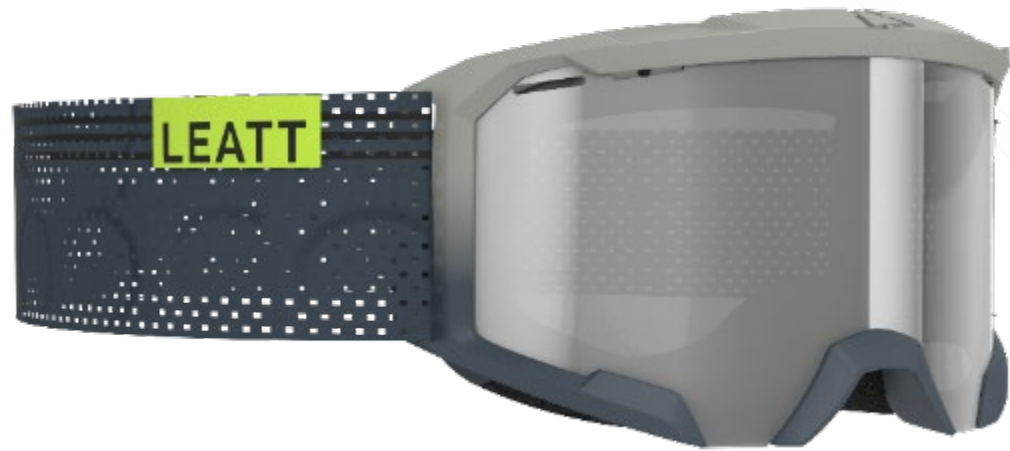

VELOCITY 4.0 MTB X-FLOW IRIZ GOGGLE

FULLY VENTILATED GOGGLES WITH BULLETPROOF LENSES THAT FEEL LIKE SUNGLASSES

x x x

PART NO: **DESCRIPTION:**

8024110140   Goggle Velocity 4.0 MTB X-Flow Iriz Granite Silver 50 VLT

PART NO: **DESCRIPTION:**

8024110150   Goggle Velocity 4.0 MTB X-Flow Iriz Red Blue 26 VLT