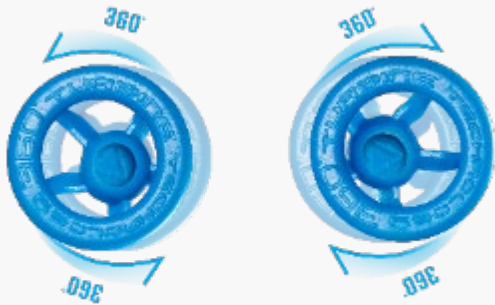

24
CARRY
OVER

x x x

2025 MTB
URBAN HELMETS

URBAN 2.0 HELMET TECHNOLOGY

SAFE AND SECURE URBAN HEAD AND BRAIN PROTECTION

COMFORT LINER

For custom fit options

360° TURBINE TECHNOLOGY