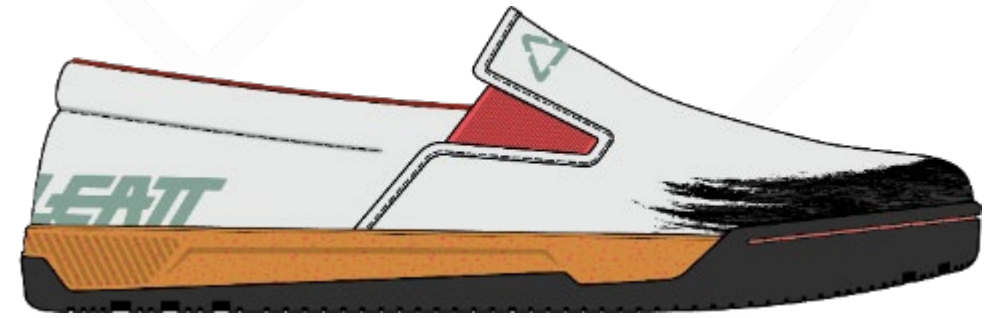

MTB RIDE ON'S 2.0 SHOES

CASUAL WEAR EVERY DAY ALL DAY

NEW 25
PRODUCT

× × ×

PART NO: DESCRIPTION:

3025106420	Shoe RideOn's 2.0 #US5/UK4.5/EU37/CM23 Black
3025106421	Shoe RideOn's 2.0 #US6/UK5.5/EU38.5/CM24 Black
3025106422	Shoe RideOn's 2.0 #US7/UK6.5/EU40/CM25 Black
3025106423	Shoe RideOn's 2.0 #US8/UK7.5/EU41.5/CM26 Black
3025106424	Shoe RideOn's 2.0 #US8.5/UK8/EU42/CM26.5 Black
3025106425	Shoe RideOn's 2.0 #US9/UK8.5/EU43/CM27 Black
3025106426	Shoe RideOn's 2.0 #US9.5/UK9/EU43.5/CM27.5 Black
3025106427	Shoe RideOn's 2.0 #US10/UK9.5/EU44/CM28 Black
3025106428	Shoe RideOn's 2.0 #US10.5/UK10/EU44.5/CM28.5 Black
3025106429	Shoe RideOn's 2.0 #US11/UK10.5/EU45.5/CM29 Black
3025106430	Shoe RideOn's 2.0 #US12/UK11.5/EU47/CM30 Black
3025106431	Shoe RideOn's 2.0 #US13/UK12.5/EU48.5/CM31 Black

PART NO: DESCRIPTION:

3025106440	Shoe RideOn's 2.0 #US5/UK4.5/EU37/CM23 White
3025106441	Shoe RideOn's 2.0 #US6/UK5.5/EU38.5/CM24 White
3025106442	Shoe RideOn's 2.0 #US7/UK6.5/EU40/CM25 White
3025106443	Shoe RideOn's 2.0 #US8/UK7.5/EU41.5/CM26 White
3025106444	Shoe RideOn's 2.0 #US8.5/UK8/EU42/CM26.5 White
3025106445	Shoe RideOn's 2.0 #US9/UK8.5/EU43/CM27 White
3025106446	Shoe RideOn's 2.0 #US9.5/UK9/EU43.5/CM27.5 White
3025106447	Shoe RideOn's 2.0 #US10/UK9.5/EU44/CM28 White
3025106448	Shoe RideOn's 2.0 #US10.5/UK10/EU44.5/CM28.5 White
3025106449	Shoe RideOn's 2.0 #US11/UK10.5/EU45.5/CM29 White
3025106450	Shoe RideOn's 2.0 #US12/UK11.5/EU47/CM30 White
3025106451	Shoe RideOn's 2.0 #US13/UK12.5/EU48.5/CM31 White