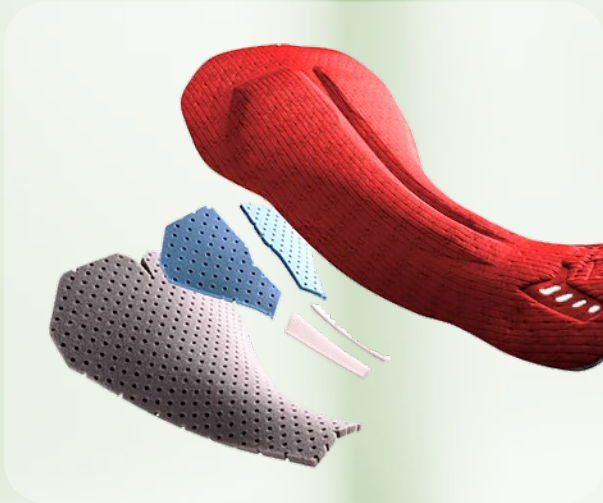

ENDURANCE WOMEN'S 6.0 BIB TECHNOLOGY

NEXT TO SKIN RACE PERFORMANCE BIB WITH PREMIUM CHAMOIS

MESH FABRIC

Upper part of garment in mesh fabric for maximum air flow

PREMIUM ITALIAN CHAMOIS FROM ELASTIC INTERFACE