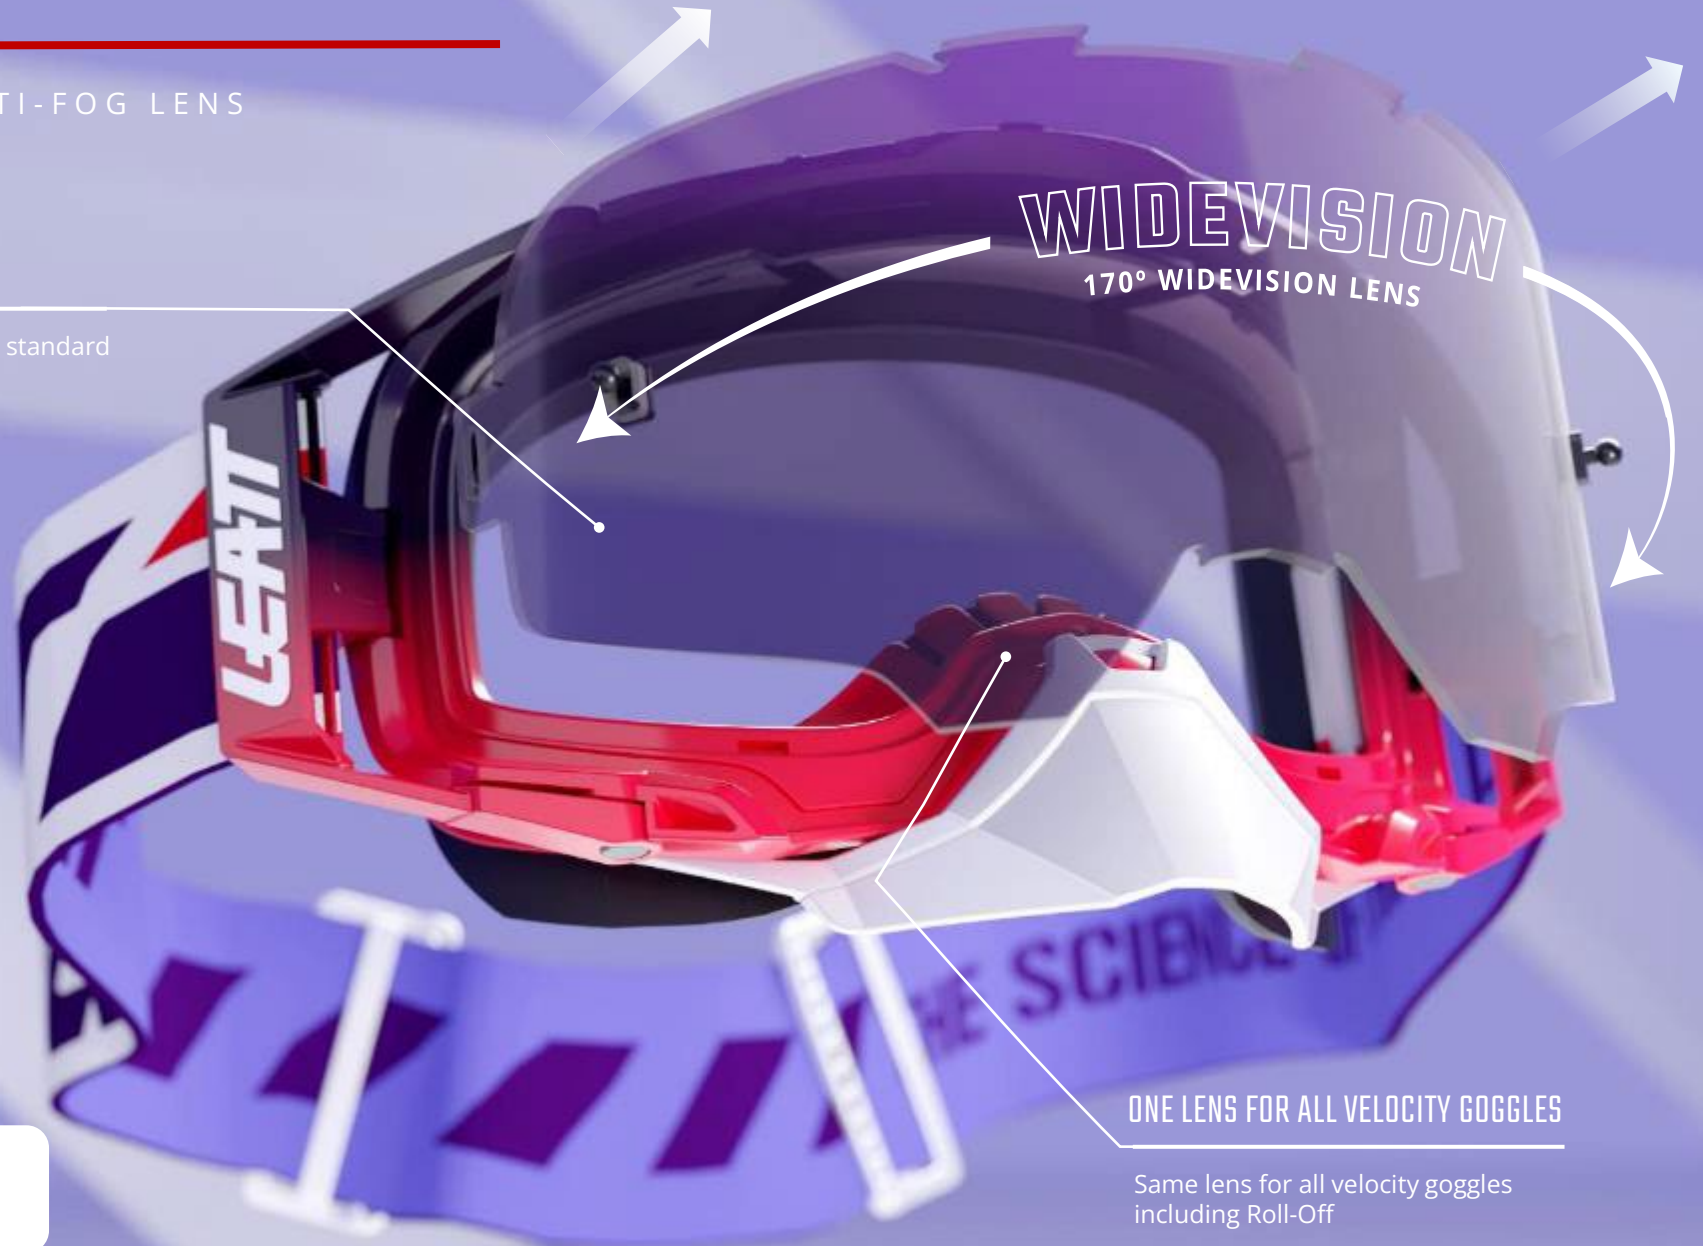

SELF-DRAINING FRAME DESIGN

Prevents mud build up on the lens

CLIP IN/OUT LENS

WIDEVISION
170° WIDEVISION LENS