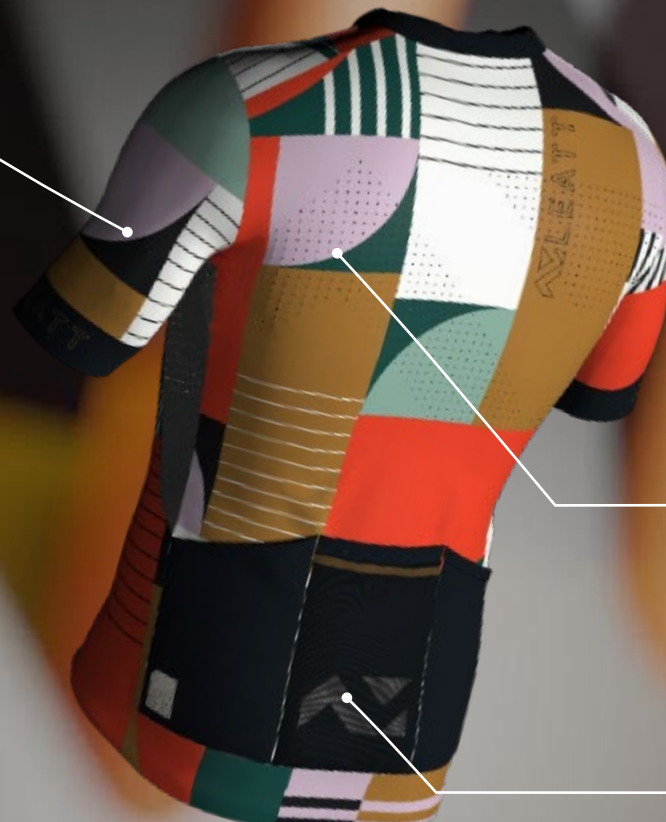

4 density of padding with Hybrid Cell System.
Central channel improving blood flow to legs and upper body

MESH FABRIC

IceYarn material made from recycled coffee grounds

ICE YARN MATERIAL

With cooling effect.