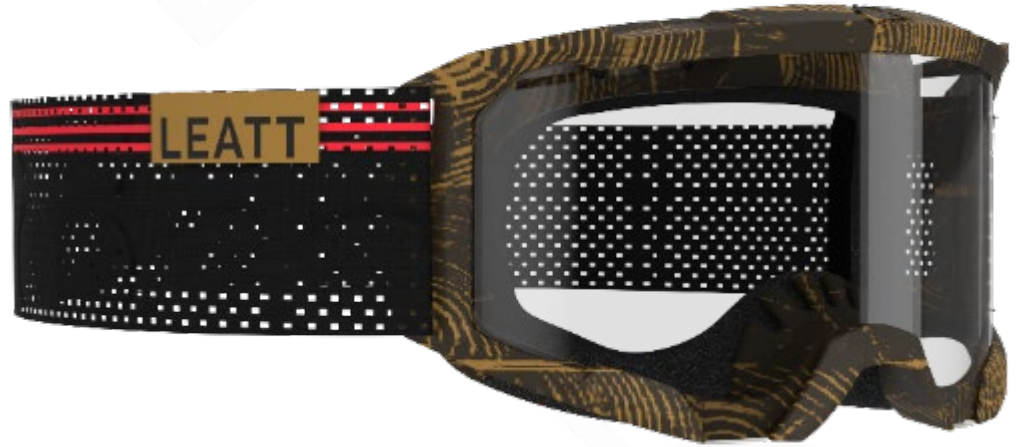

VELOCITY 4.0 MTB X-FLOW GOGGLE

SUPER VENTILATED GOGGLES WITH MESH STRAP

x x x

PART NO: **DESCRIPTION:**

8024110170   Goggle Velocity 4.0 MTB X-Flow Stripe Clear 83 VLT

PART NO: **DESCRIPTION:**

8024110180   Goggle Velocity 4.0 MTB X-Flow Timber Clear 83 VLT