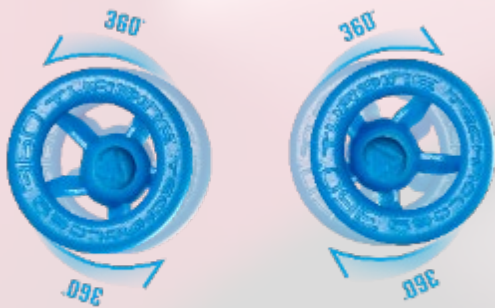

2025 MTB
JUNIOR ALL-MTN

ALL-MTN 1.0 JUNIOR HELMET TECHNOLOGY

ALL-MOUNTAIN HEAD AND BRAIN PROTECTION

ADJUSTABLE BREAKAWAY VISOR

Helps reduce impact forces

360° TURBINE TECHNOLOGY

- Helps reduce peak brain acceleration at impact speeds associated with concussion
- Helps reduce peak brain rotational acceleration