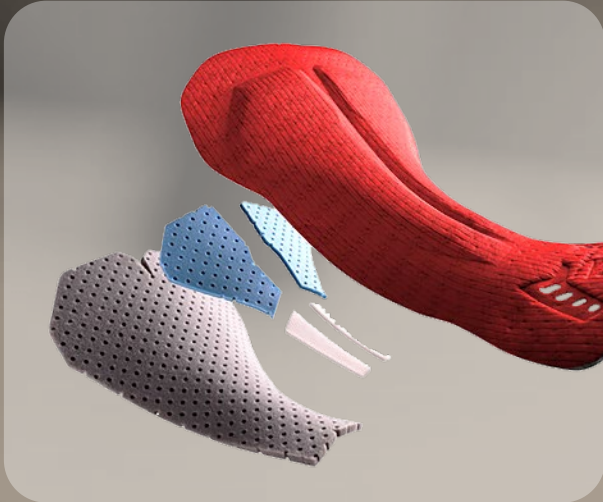

ENDURANCE 5.0 WOMEN'S BIB TECHNOLOGY

SEMI AGGRESSIVE NEXT TO SKIN RIDING BIB WITH PREMIUM CHAMOIS

MESH FABRIC

Upper part of garment in mesh fabric for maximum air flow

PREMIUM ITALIAN CHAMOIS FROM ELASTIC INTERFACE