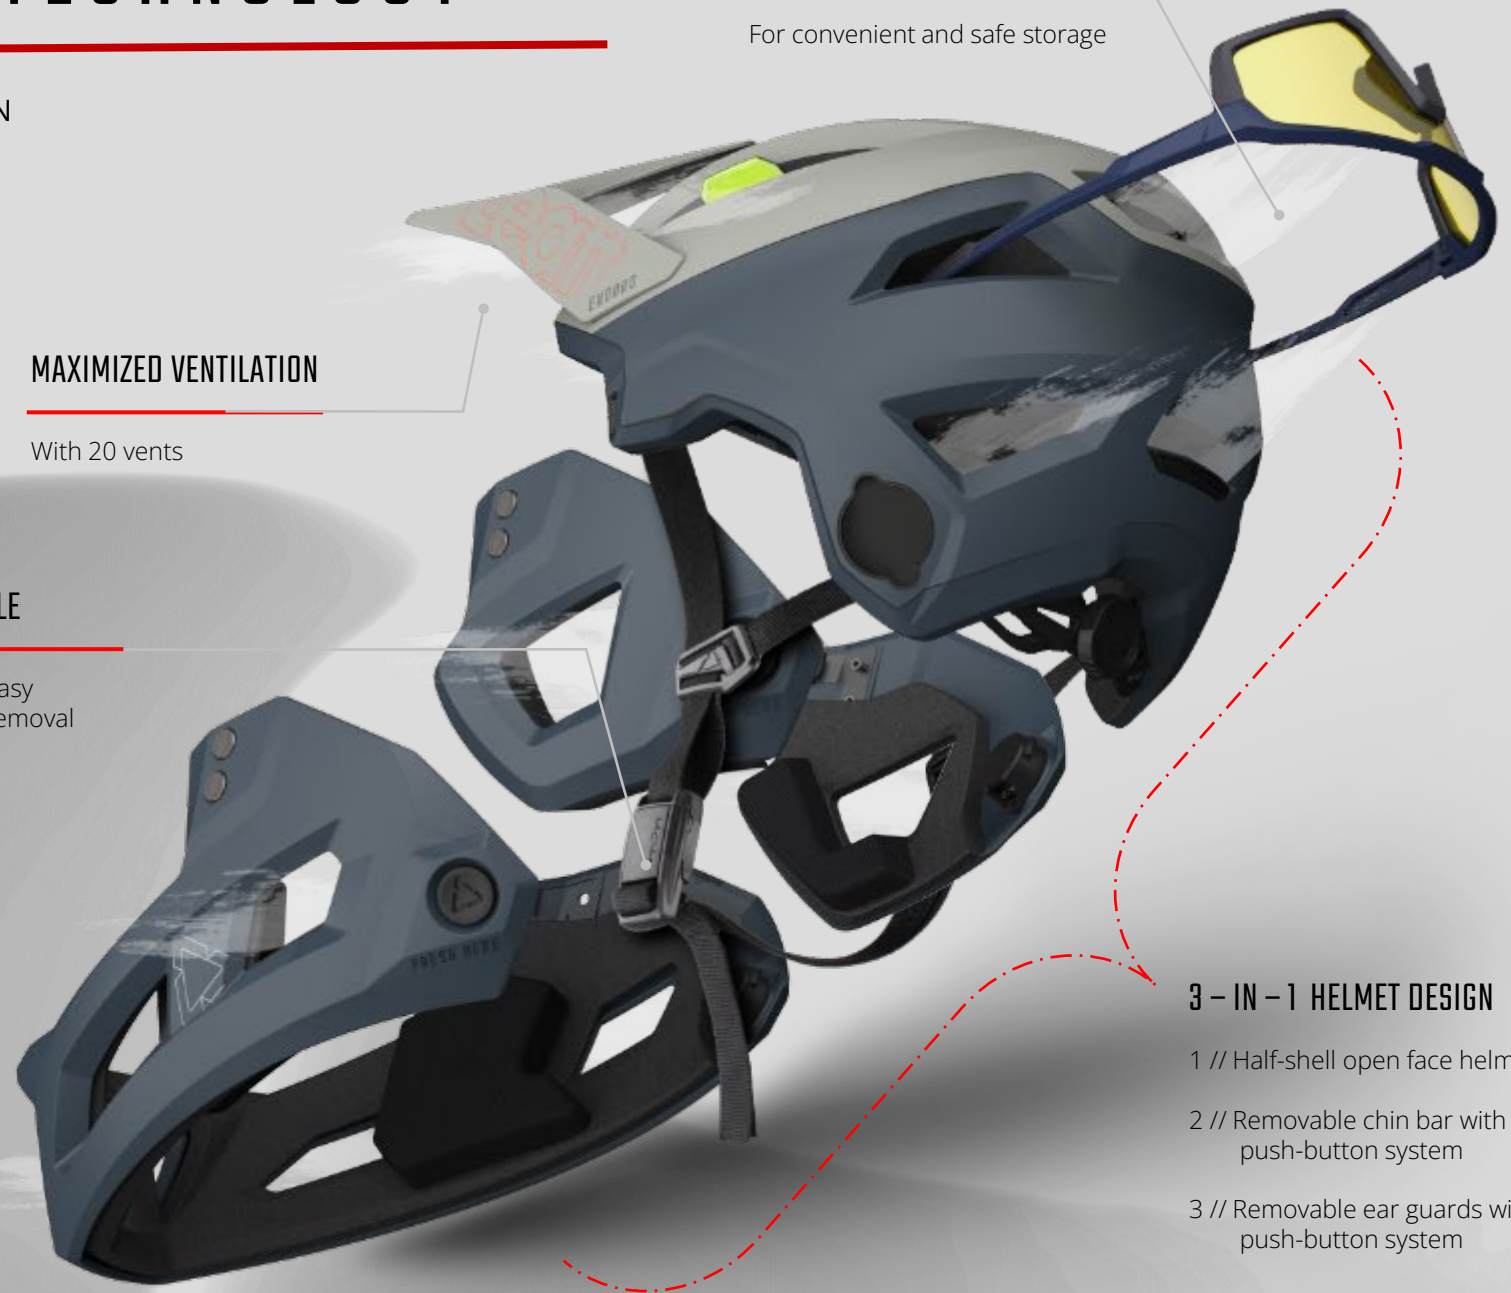

MAXIMIZED VENTILATION

With 20 vents

FIDLOCK BUCKLE

For quick and easy fastening and removal

SUNGLASS DOCK

For convenient and safe storage

3-IN-1 HELMET DESIGN

- 1 // Half-shell open face helmet
- 2 // Removable chin bar with easy push-button system
- 3 // Removable ear guards with easy push-button system