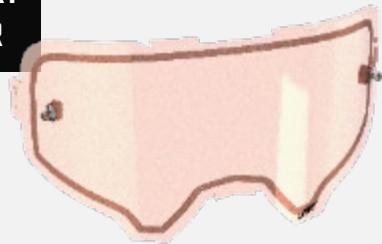

Velocity Iriz lens

- Blocks more visible light using a mirror coating
- Bulletproof
- 2.7mm thick optically correct lens
- Permanent anti-fog double lens
- Tear-off and roll-off ready with posts
- 22 to 78% light transmission (VLT)

NEW 25
PRODUCT

x x x