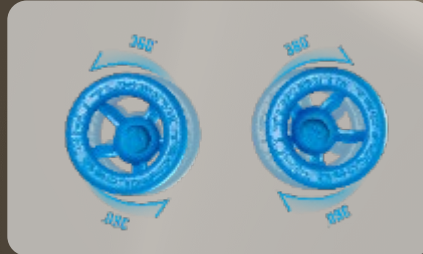

360° TURBINE TECHNOLOGY

- Helps reduce peak brain acceleration at impact speeds associated with concussion
- Helps reduce peak brain rotational acceleration