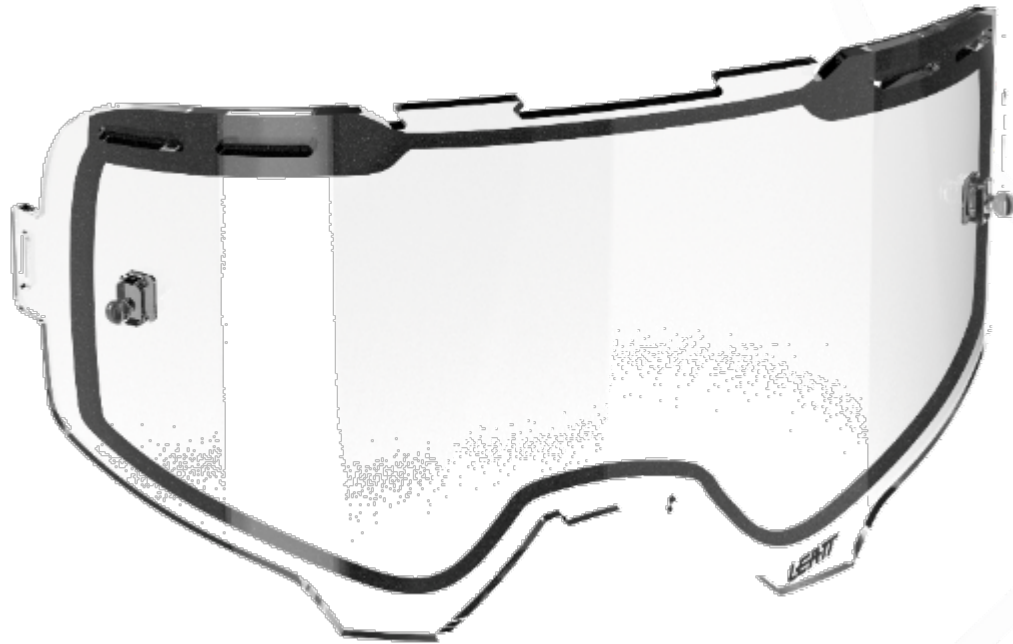

VELOCITY ENDURO LENSES

24 CARRY OVER

BULLETPROOF, ANTI-FOG, TEAR-OFF/ROLL-OFF
READY AND ENDURO VENTILATION

x x x

PART NO: **DESCRIPTION:**

8020100200   Lens Velocity Enduro JW Clear 83 VLT

PART NO: **DESCRIPTION:**

8020100201   Lens Velocity Enduro JW Rose UltraContrast 32 VLT