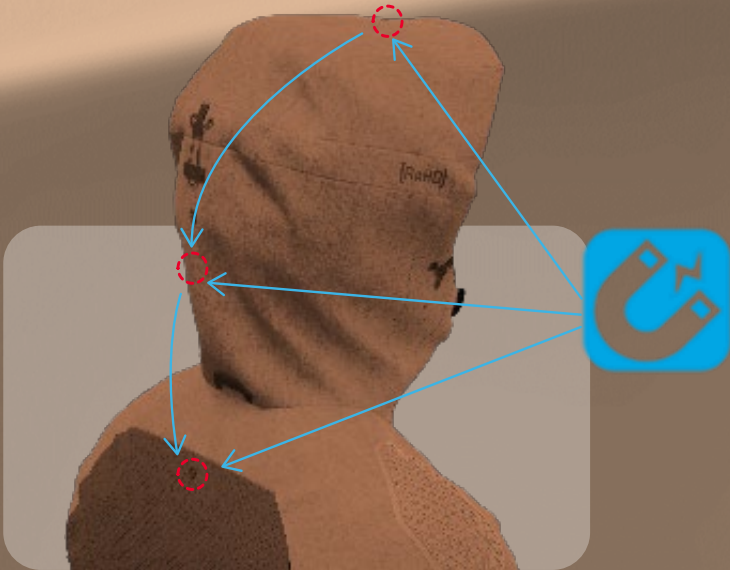

MAGNETIC HOOD SYSTEM

Over the helmet magnetic fit with stealth adjustment and 4-way storm proof collar system

30.000MM/30.000G/M2

3-LAYER WATERPROOF & BREATHABLE FABRIC

For storm proof performance

MTB HYRADRI 5.0 MONO SUIT