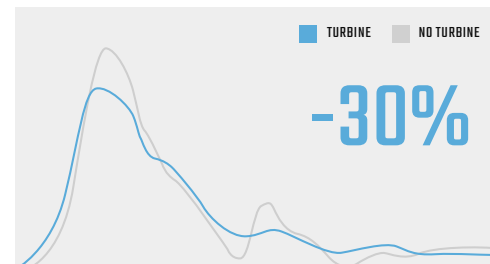

PEAK BRAIN ROTATIONAL ACCELERATION

MOVEMENT

The Movement of The Turbines Reduces the Peak Brain Rotational Acceleration

PEAK BRAIN ROTATIONAL ACCELERATION

Reduces Peak Brain Rotational Acceleration by up to 40%

PEAK BRAIN ACCELERATION AT LOW SPEED

ENERGY ABSORPTION

The Energy Absorption of The Turbines Reduces Impact Energy to The Head and Brain

PEAK BRAIN ACCELERATION

Reduced Peak Brain Acceleration by up to 30% at Impact Speeds Associated With Concussion