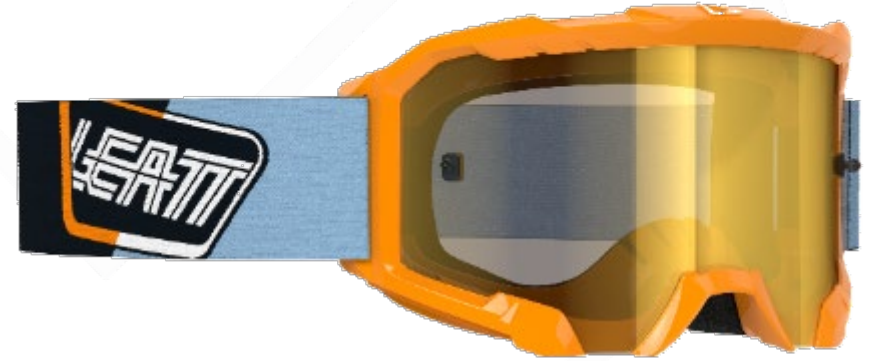

GOGGLE VELOCITY 4.5 IRIZ

BULLETPROOF WITH MIRROR ANTI-FOG LENS

NEW 25
COLOR

x x x

PART NO: **DESCRIPTION:**

8025200610 Goggle Velocity 4.5 Iriz Black Silver 50 VLT

PART NO: **DESCRIPTION:**

8025200620 Goggle Velocity 4.5 Iriz Orange Bronze 68 VLT