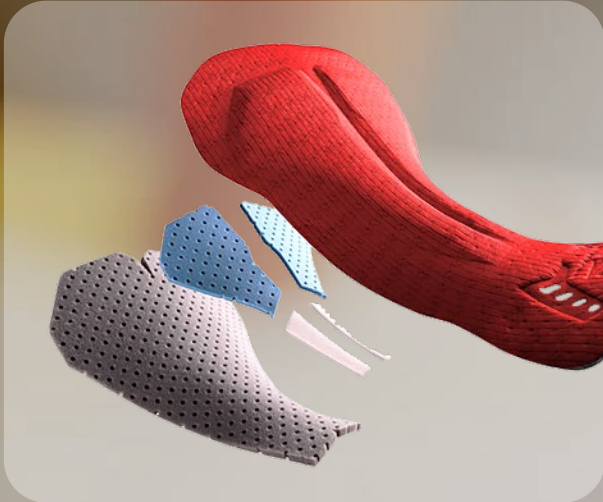

ENDURANCE 5.0 BIB TECHNOLOGY

SEMI AGGRESSIVE NEXT TO SKIN RIDING BIB WITH PREMIUM CHAMOIS

MESH FABRIC

Upper part of garment in mesh fabric for maximum air flow

PREMIUM ITALIAN CHAMOIS FROM ELASTIC INTERFACE