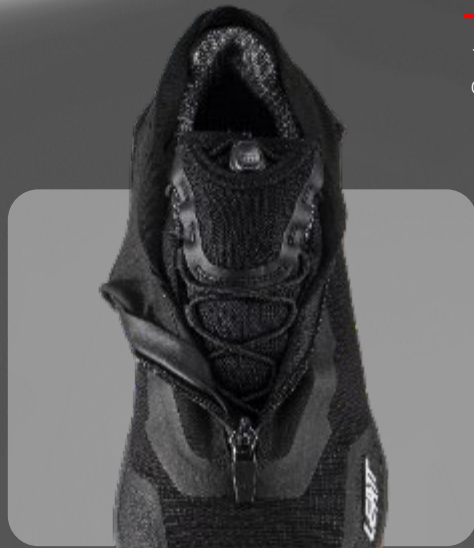

HYDRADRI 7.0 SHOES TECHNOLOGY

HYDRADRI PROTECTION FROM BAD WEATHER

WATERPROOF SEALED ZIP

HYDRADRI MEMBRANE

10.000mm/10.000g/m² waterproof outer sock construction.

SOLE

Available in CLIPLESS and FLAT soles

RIDEGRIP™ COMPOUND

For improved pedal feel and control.

SPEED LACE SYSTEM