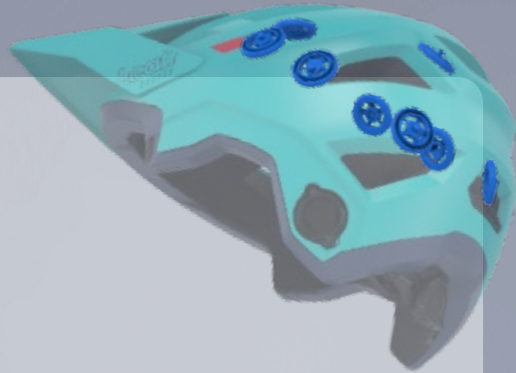

ENDURO 2.0 JR HELMET TECHNOLOGY

REMOVABLE CHIN BAR HEAD AND BRAIN PROTECTION

SUNGLASS DOCK

For convenient and safe storage

MAXIMIZED VENTILATION

With 20 vents

FIDLOCK BUCKLE

For quick and easy fastening and removal

REMOVABLE CHINBAR PASSES ASTM IMPACT TESTING

With easy push button system

360° TURBINE TECHNOLOGY

- Helps reduce peak brain acceleration at impact speeds associated with concussion
- Helps reduce peak brain rotational acceleration

3YEAR
HELMET REPLACEMENT PROGRAM