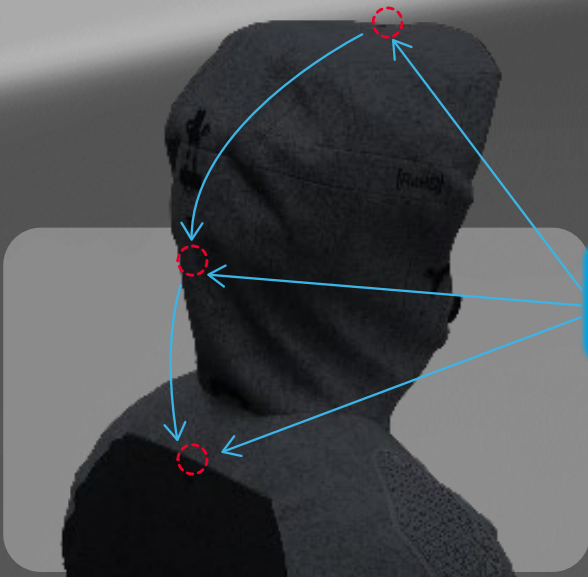

HYDRADRI 5.0 JACKET TECHNOLOGY

HIGH-PERFORMANCE JACKET FOR ULTIMATE BAD WEATHER PROTECTION

CLIMB VENT

Allows cycling with open jacket

MAGNETIC HOOD SYSTEM

Over the helmet magnetic fit with stealth adjustment and 4-way storm proof collar system