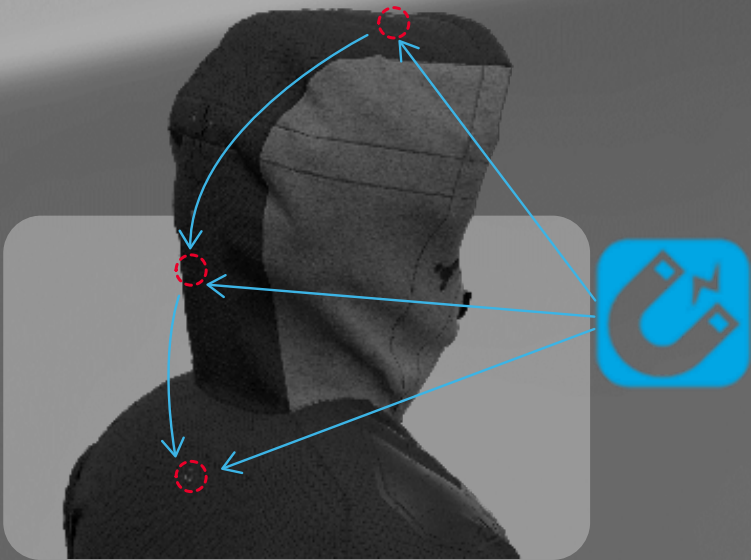

HYDRADRI PROTECTION FROM ALL THE ELEMENTS

INTERNAL WAIST BELT

With easy fix Velcro adjustment for perfect fit

MAGNETIC HOOD SYSTEM

Over the helmet magnetic fit with stealth adjustment and 4-way storm proof collar system