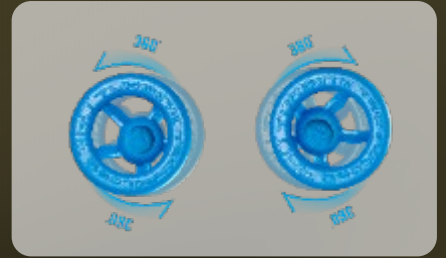

6.0 GRAVITY HELMET TECHNOLOGY

3YEAR
HELMET REPLACEMENT PROGRAM

SUPER VENTILATED FULL-FACE M-FORGE CARBON HEAD AND BRAIN PROTECTION

BREAKAWAY VISOR

22 VENTS

Very effective airflow

360° TURBINE TECHNOLOGY

- Helps reduce peak brain acceleration at impact speeds associated with concussion
- Helps reduce peak brain rotational acceleration