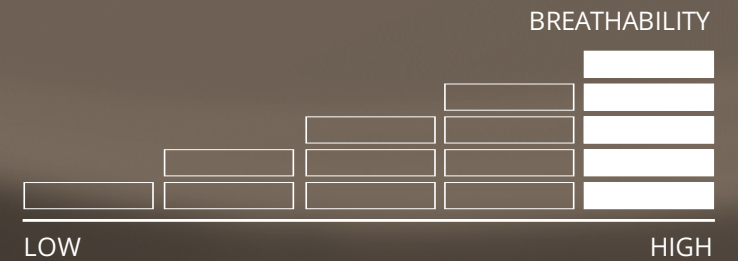

HYDRADRI
MAX 30K/30K

30.000MM/30.000G/M²

3-LAYER WATERPROOF & BREATHABLE FABRIC

For storm proof performance