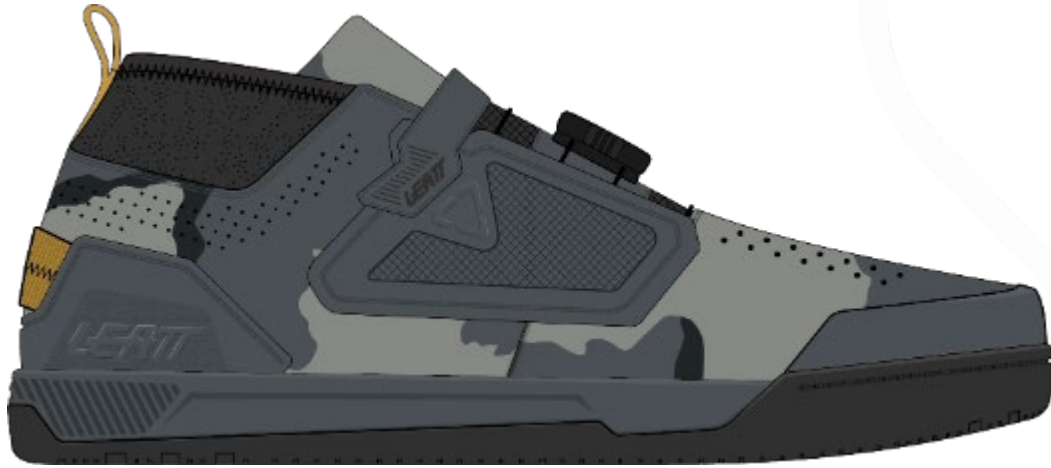

MTB PROFLAT 3.0 SHOES

NEW ²⁵
COLOR

24
CARRY
OVER

RIDING SHOE FOR TOUGH CONDITIONS WITH ATOP LACE SYSTEM

x x x

x x x

PART NO: DESCRIPTION:

3025106340	Shoe ProFlat 3.0 #US6/UK5.5/EU38.5/CM24 Camo
3025106341	Shoe ProFlat 3.0 #US7/UK6.5/EU40/CM25 Camo
3025106342	Shoe ProFlat 3.0 #US8/UK7.5/EU41.5/CM26 Camo
3025106343	Shoe ProFlat 3.0 #US8.5/UK8/EU42/CM26.5 Camo
3025106344	Shoe ProFlat 3.0 #US9/UK8.5/EU43/CM27 Camo
3025106345	Shoe ProFlat 3.0 #US9.5/UK9/EU43.5/CM27.5 Camo
3025106346	Shoe ProFlat 3.0 #US10/UK9.5/EU44/CM28 Camo
3025106347	Shoe ProFlat 3.0 #US10.5/UK10/EU44.5/CM28.5 Camo
3025106348	Shoe ProFlat 3.0 #US11/UK10.5/EU45.5/CM29 Camo
3025106349	Shoe ProFlat 3.0 #US12/UK11.5/EU47/CM30 Camo
3025106350	Shoe ProFlat 3.0 #US13/UK12.5/EU48.5/CM31 Camo

PART NO: DESCRIPTION:

3024300900	Shoe ProFlat 3.0 #US6/UK5.5/EU38.5/CM24 Black
3024300901	Shoe ProFlat 3.0 #US7/UK6.5/EU40/CM25 Black
3024300902	Shoe ProFlat 3.0 #US8/UK7.5/EU41.5/CM26 Black
3024300903	Shoe ProFlat 3.0 #US8.5/UK8/EU42/CM26.5 Black
3024300904	Shoe ProFlat 3.0 #US9/UK8.5/EU43/CM27 Black
3024300905	Shoe ProFlat 3.0 #US9.5/UK9/EU43.5/CM27.5 Black
3024300906	Shoe ProFlat 3.0 #US10/UK9.5/EU44/CM28 Black
3024300907	Shoe ProFlat 3.0 #US10.5/UK10/EU44.5/CM28.5 Black
3024300908	Shoe ProFlat 3.0 #US11/UK10.5/EU45.5/CM29 Black
3024300909	Shoe ProFlat 3.0 #US12/UK11.5/EU47/CM30 Black
3024300910	Shoe ProFlat 3.0 #US13/UK12.5/EU48.5/CM31 Black