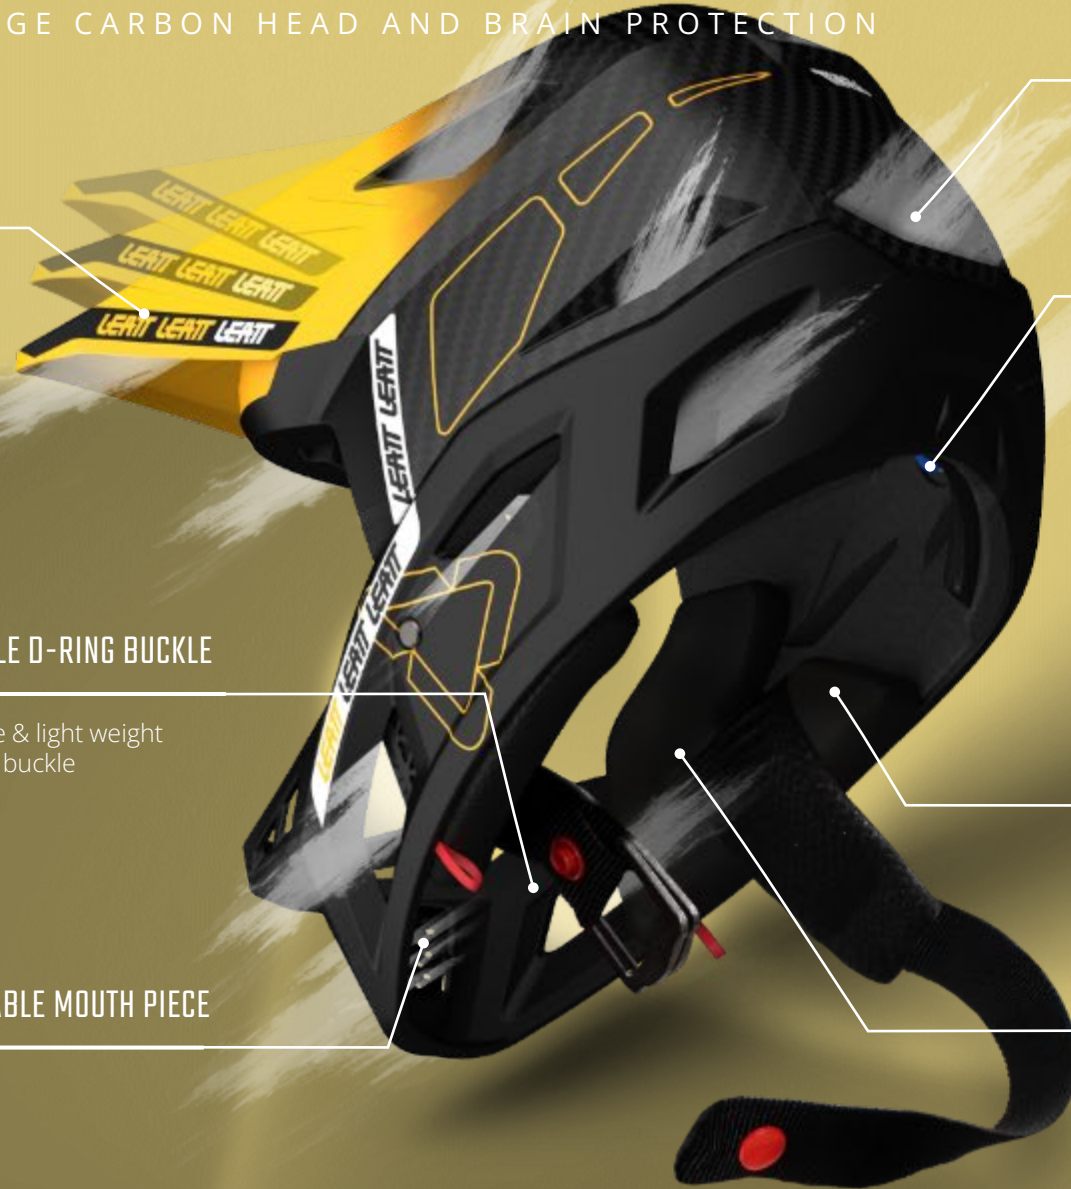

6.0 GRAVITY HELMET TECHNOLOGY

3YEAR
HELMET REPLACEMENT PROGRAM

SUPER VENTILATED FULL-FACE M-FORGE CARBON HEAD AND BRAIN PROTECTION

BREAKAWAY VISOR

22 VENTS

Very effective airflow

360° TURBINE TECHNOLOGY

- Helps reduce peak brain acceleration at impact speeds associated with concussion
- Helps reduce peak brain rotational acceleration