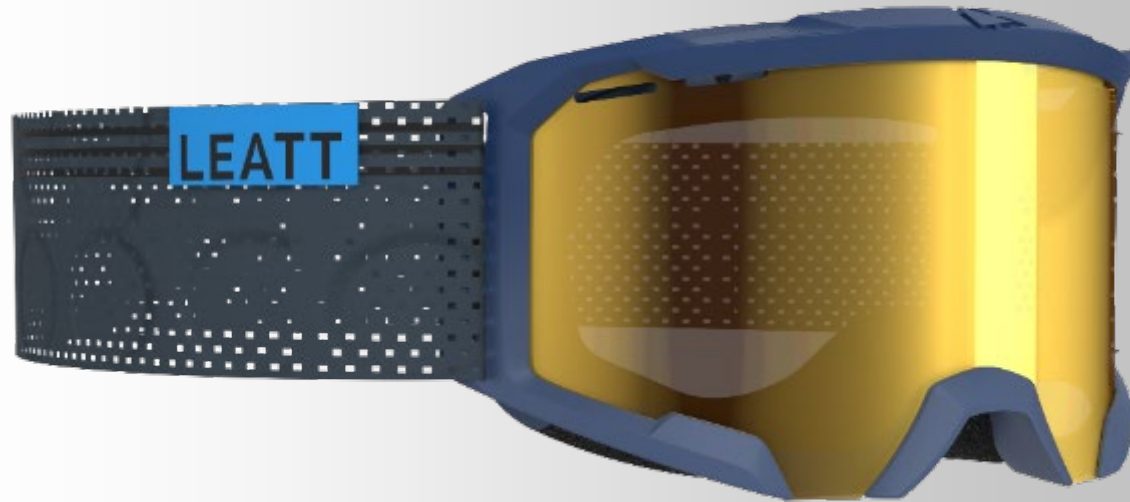

VELOCITY 4.0 MTB X-FLOW IRIZ GOGGLE

FULLY VENTILATED GOGGLES WITH BULLETPROOF LENSES
THAT FEEL LIKE SUNGLASSES

- Bulletproof 170° WideVision RideViz Mirror (Iriz) Lens
- Permanent anti-fog function built into the lens
- Triple-layer, dual-density comfort face foam and anti-sweat fleece backing
- Self-draining open lower frame design allows dirt to fall from lens
- Out-riggers with a 45mm anti-slip coated strap
- Tapered custom shape to fit even those difficult helmets
- OTG – Over-the-glasses fit
- Bulletproof Lens impact tested to:
  - ANSI Z87.1-2015
  - Military Ballistic Impact Standard (MIL-DTL-43511D)
  - Complies with PPE Directive (EU) 2016/425

x x x

PART NO:

DESCRIPTION:

8024110130

Goggle Velocity 4.0 MTB X-Flow Iriz Blue Bronze 68 VLT