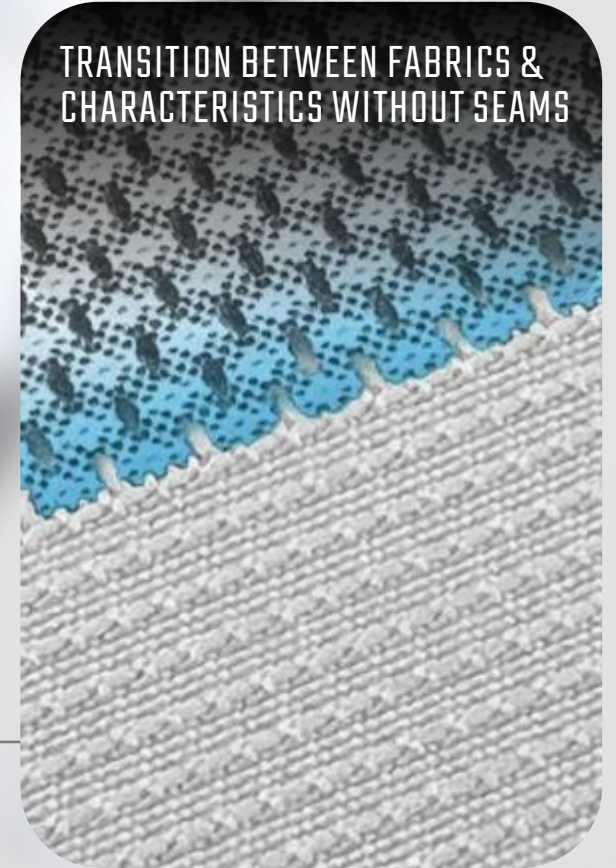

TRANSITION BETWEEN FABRICS & CHARACTERISTICS WITHOUT SEAMS