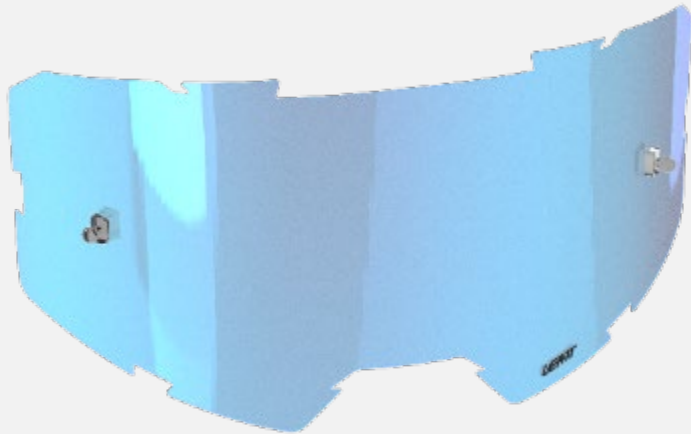

VIZION LENS TECHNOLOGY

**NEW 25
PRODUCT**

x x x

Vizion Iriz lens

- Iriz lens
- Blocks more visible light using a mirror coating
- Anti-fog coating
- Tear-off ready
- 22 to 78% light transmission (VLT)

**NEW 25
PRODUCT**

x x x