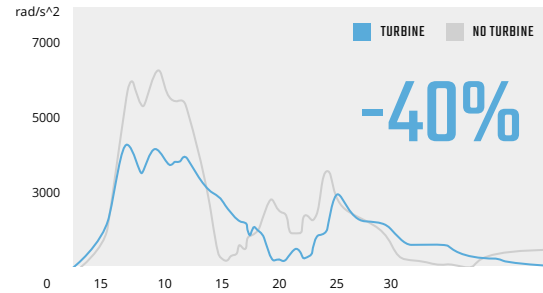

PEAK BRAIN ROTATIONAL ACCELERATION

MOVEMENT

The Movement of The Turbines Reduces the Peak Brain Rotational Acceleration

PEAK BRAIN ROTATIONAL ACCELERATION

Reduces Peak Brain Rotational Acceleration by up to 40%