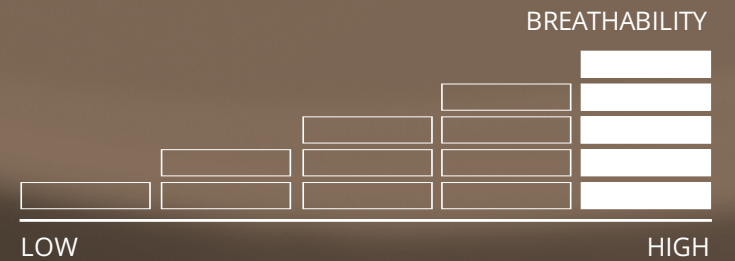

MAGNETIC HOOD SYSTEM

Over the helmet magnetic fit with stealth adjustment and 4-way storm proof collar system

30.000MM/30.000G/M2

3-LAYER WATERPROOF & BREATHABLE FABRIC

For storm proof performance

MTB HYRADRI 5.0 MONO SUIT