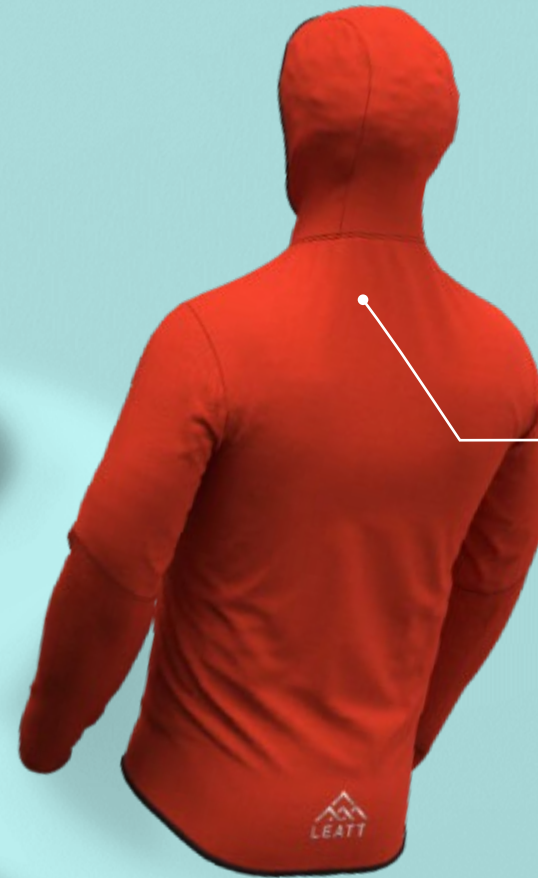

TRAIL 1.0 JACKET TECHNOLOGY

LIGHTWEIGHT SHELTER JACKET

WATER RESISTANT & ULTRA LIGHTWEIGHT

UNDER HELMET COMPRESSION FIT