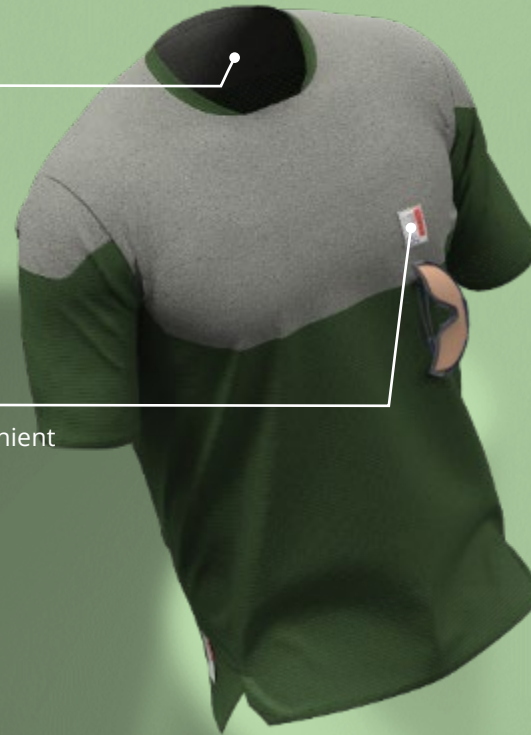

For safe and convenient sunglasses storage

COOL TOUCH

Mesh body for maximum breathability and comfort

CARGO POCKETS

2 compartment Cargo Pocket with concealed support belt

LONGER BACK

For coverage, with hip split for mobility