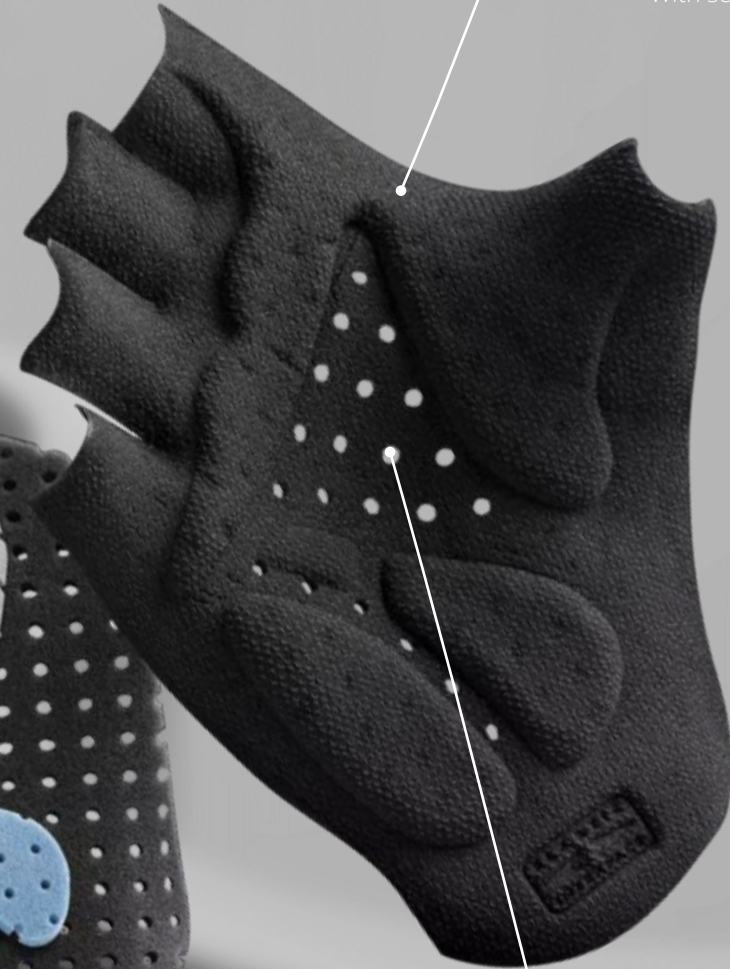

MTB 5.0 GLOVE ENDURANCE TECHNOLOGY

3D ELASTIC INTERFACE PALM

ITALIAN MADE 3D ELASTIC INTERFACE PALM
Improved blood flow & relieved nerve Pressure

TRIPLE DENSITY FOAM

3D SHAPE

With seamless construction

HYBRID CELL SYSTEM