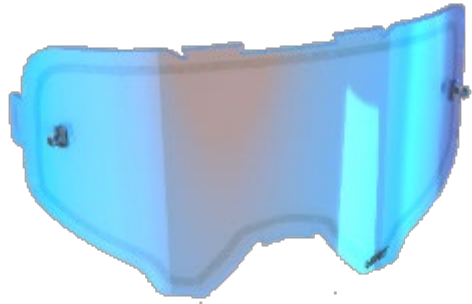

VELOCITY LENSES

24 CARRY OVER

BULLETPROOF, ANTI-FOG, TEAR-OFF/ROLL-OFF READY

x x x

PART NO: DESCRIPTION:

8019100092 Lens Velocity Blue 52 VLT