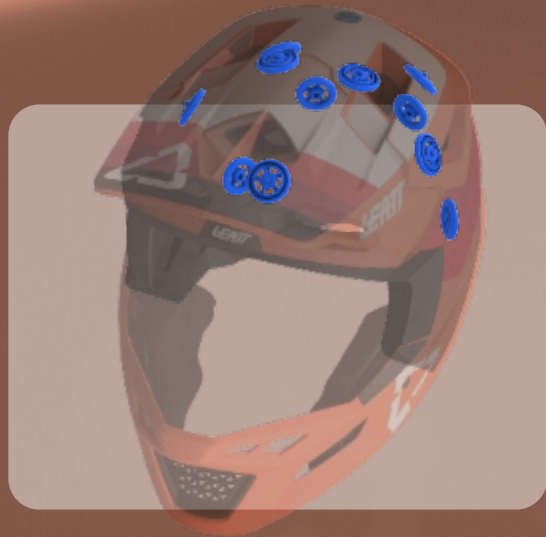

GRAVITY 4.0 HELMET TECHNOLOGY

LIGHTWEIGHT HEAD AND BRAIN PROTECTION

3 YEAR
HELMET REPLACEMENT PROGRAM

BREAKAWAY VISOR

Helps reduce impact forces

REMOVABLE MOUTH PIECE

Great ventilation

NECKBRACE COMPATIBLE

360 TURBINE TECHNOLOGY

- Helps reduce peak brain acceleration at impact speeds associated with concussion
- Helps reduce peak brain rotational acceleration

22 VENTS

Very effective airflow

FIDLOCK BUCKLE

For quick and easy fastening and removal