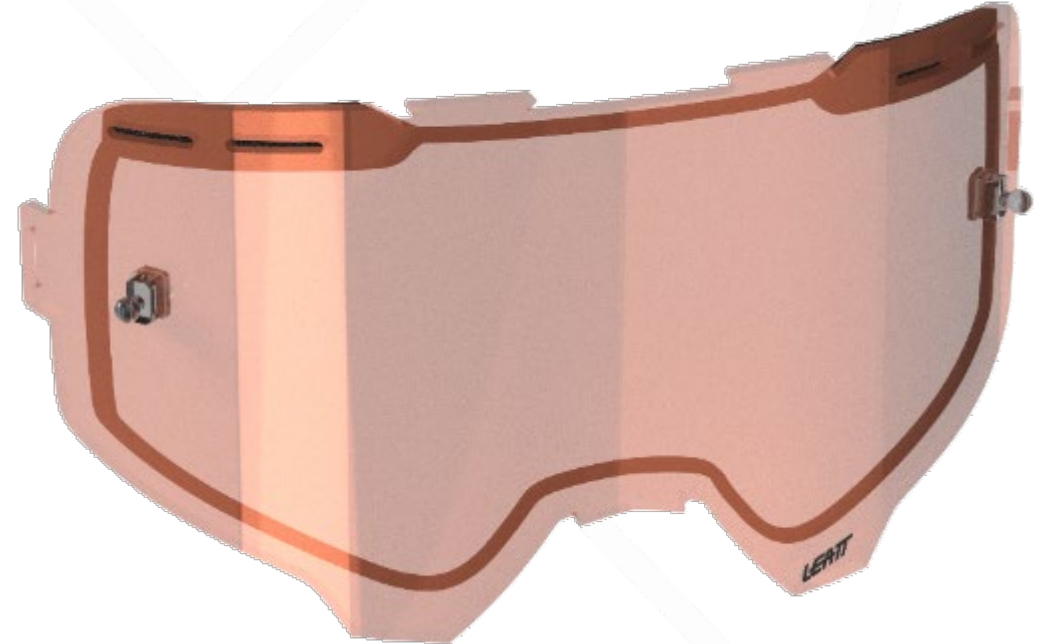

VELOCITY ENDURO LENSES

24 CARRY OVER

BULLETPROOF, ANTI-FOG, TEAR-OFF/ROLL-OFF
READY AND ENDURO VENTILATION

x x x

PART NO: **DESCRIPTION:**

8020100200   Lens Velocity Enduro JW Clear 83 VLT

PART NO: **DESCRIPTION:**

8020100201   Lens Velocity Enduro JW Rose UltraContrast 32 VLT