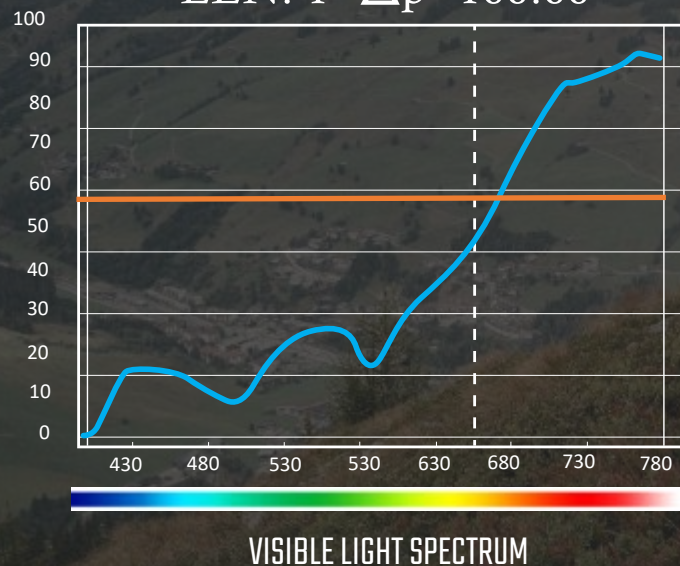

VELOCITY CRYZTAL LENS TECHNOLOGY

Enhances colors and contrast reducing glare and sharpening visuals

Example:

- Cryztal IRIZ Platinum 30
- Velocity Light Grey 58

LEN: 1 $\Delta p=100.00$

NORMAL VISION

Where the blue and green as well as the green and red wavelengths cross over, the human eye has trouble distinguishing colors.

WITH CRYZTAL LENS TECHNOLOGY