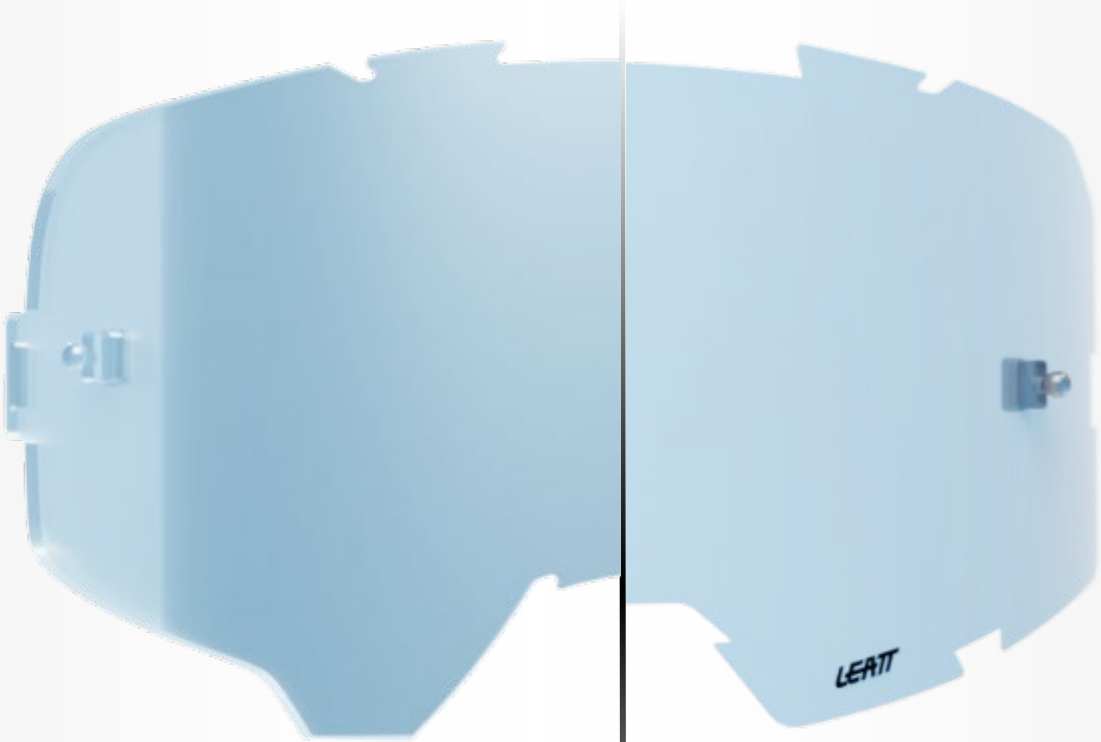

LENS COMPATIBILITY

VELOCITY LENSE TYPES:

- Photochromatic Velocity
- Velocity Crzytal Iriz
- Velocity Iriz
- Velocity Crzytal
- Velocity
- Velocity Enduro
- Velocity Roll-Off

VIZION LENSE TYPES:

- Vizion Iriz
- Vizion
- Vizion Roll-Off

COMPATIBLE WITH VELOCITY GOGGLES:

- 6.5 Photochromic
- 6.5 Crzytal Iriz
- 6.5 Iriz
- 6.5 Crzytal
- 6.5
- 6.5 Enduro
- 6.5 Roll-Off
- 5.5 Iriz
- 5.5 Crzytal
- 5.5
- 5.5 Enduro
- 5.5 Roll-Off
- 4.5 Iriz
- 4.5
- 4.5 Desert

COMPATIBLE WITH VIZION GOGGLES:

- 3.5 Iriz
- 3.5
- 3.5 Roll-Off
- 2.5