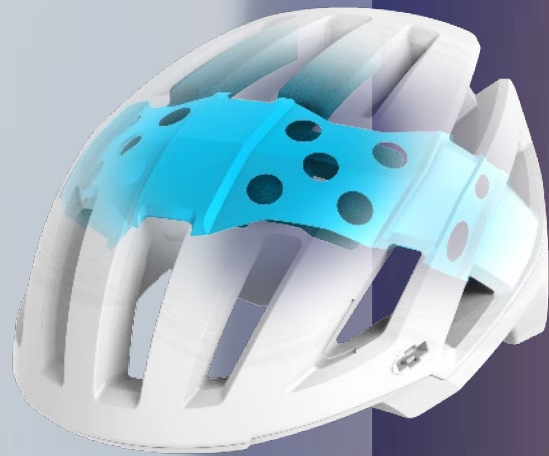

2025 MTB
TRAIL

2025 MTB TRAIL HELMETS

TRAIL 3.0 HELMET TECHNOLOGY

PREMIUM OPEN FACE HEAD AND BRAIN PROTECTION

SUNGLASS DOCK

For convenient and safe storage with anti-slip function

POWER BRIDGE

Unique structure to disperse impact forces