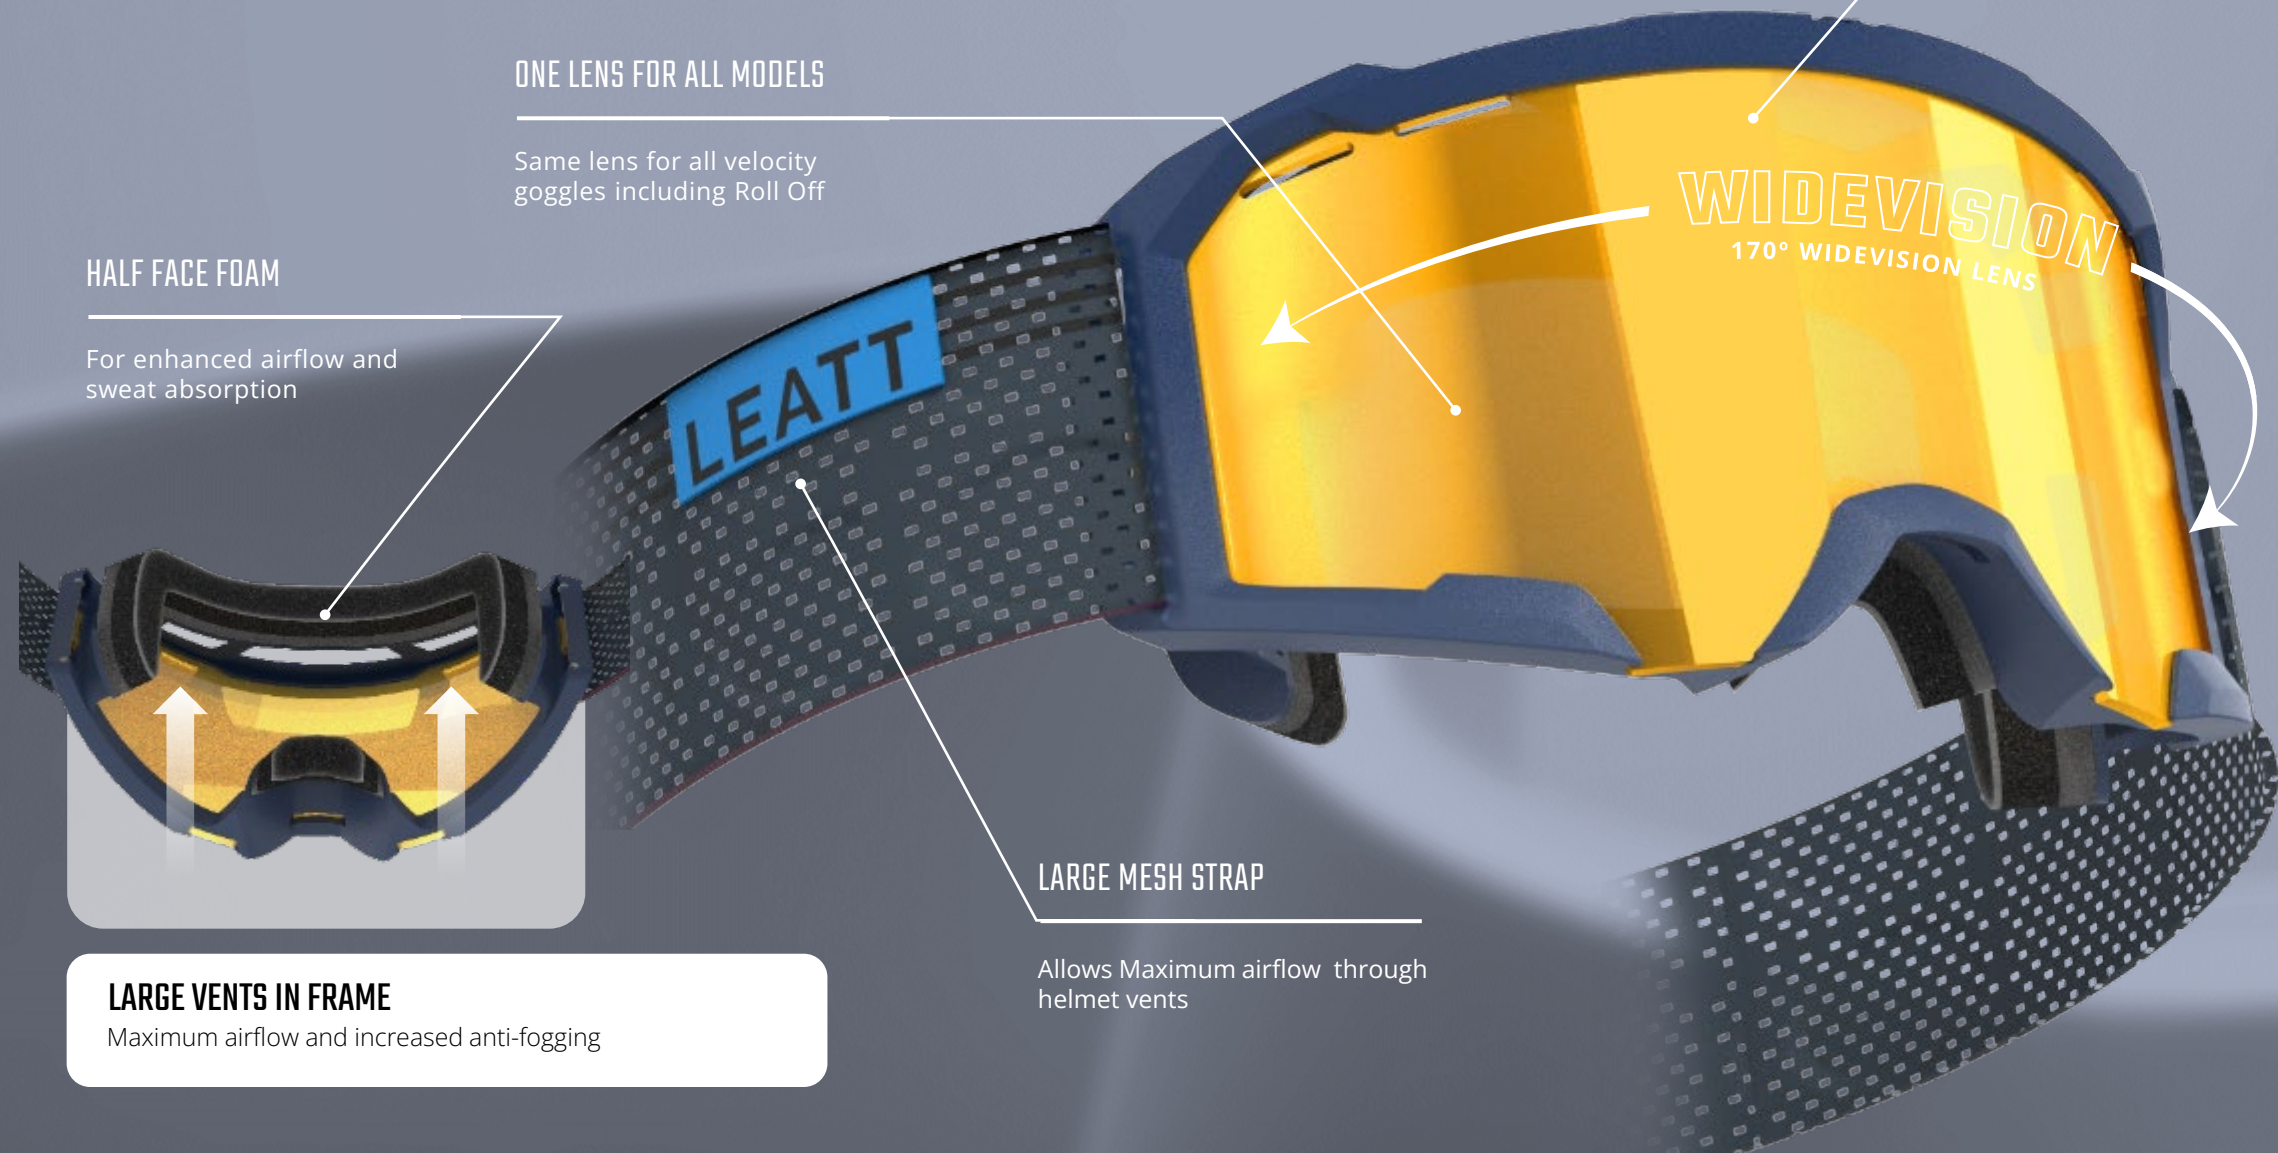

VELOCITY 4.0 X-FLOW GOGGLE TECHNOLOGY

BULLETPROOF WITH ANTI-FOG LENS

BULLET PROOF LENS

2.7 mm military ballistic impact standard

ONE LENS FOR ALL MODELS

Same lens for all velocity goggles including Roll Off

HALF FACE FOAM

For enhanced airflow and sweat absorption

WIDEVISION
170° WIDEVISION LENS

LEATT

LARGE MESH STRAP

Allows Maximum airflow through helmet vents

LARGE VENTS IN FRAME

Maximum airflow and increased anti-fogging