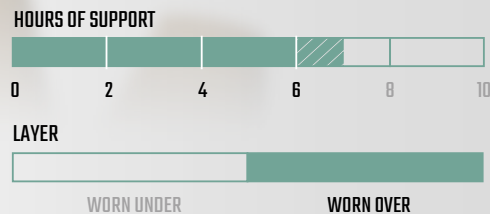

UPF 50+ SUN PROTECTION

Blocks 95% of UVA and 98% of UVB rays.

MTB ENDURANCE 5.0 WOMEN'S BIB

SEMI AGGRESSIVE NEXT TO SKIN RIDING BIB WITH PREMIUM CHAMOIS

NEW 25
COLOR

x x x

- Premium Italian chamois female pad from Elastic Interface
 - 4 densities padding with Hybrid Cell System
 - Central channel improving blood flow
 - Anatomic 3D shape to follow contour of body and saddle.
 - Fabric with Carbonium tread, with bacteriostatic and antistatic properties
 - Special fabric channel structure to collect and absorb moisture.
- Second skin feel - very light weight with 360 stretch
- Durable high stretch reinforcement fabric on hips, for protection
- Optimized pattern developed with help of 3D software
- Fabric structure optimized for each part of the garment
- 2 cargo pockets on lower back
- 2 cargo pockets on legs
- Super breathable and quick drying
- Low wind resistance
- UPF 50+ sun protection
 - Blocks 95% of UVA and 98% of UVB rays
- Antibacterial
- 3D body anatomic shape
- Ergonomic cut for semi aggressive riding position
- Upper part of garment in mesh fabric for maximum air flow
- Hidden seams with overlapped inside for comfort
- Gripper panel at leg openings
- Reflective print details
- Next to skin fit
- Size: Tailored fit for women #XS-XXL
- Plastic free packaging