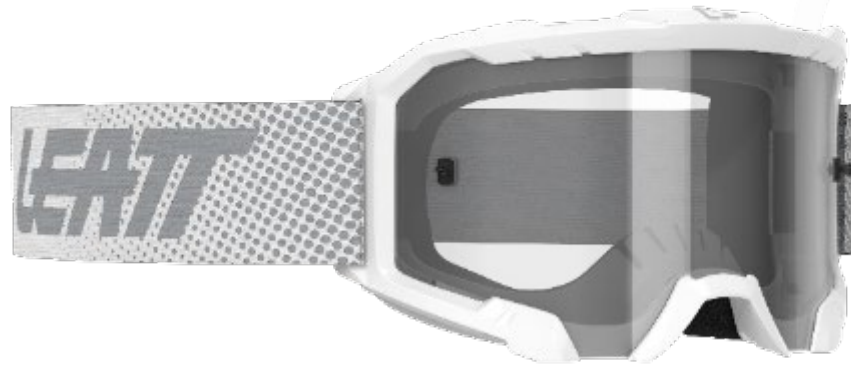

GOGGLE VELOCITY 4.5 IRIZ

BULLETPROOF WITH MIRROR ANTI-FOG LENS

NEW ²⁵
COLOR

24 CARRY
OVER

x x x x x x

PART NO: **DESCRIPTION:**

8025200650   Goggle Velocity 4.5 Iriz White Silver 50 VLT