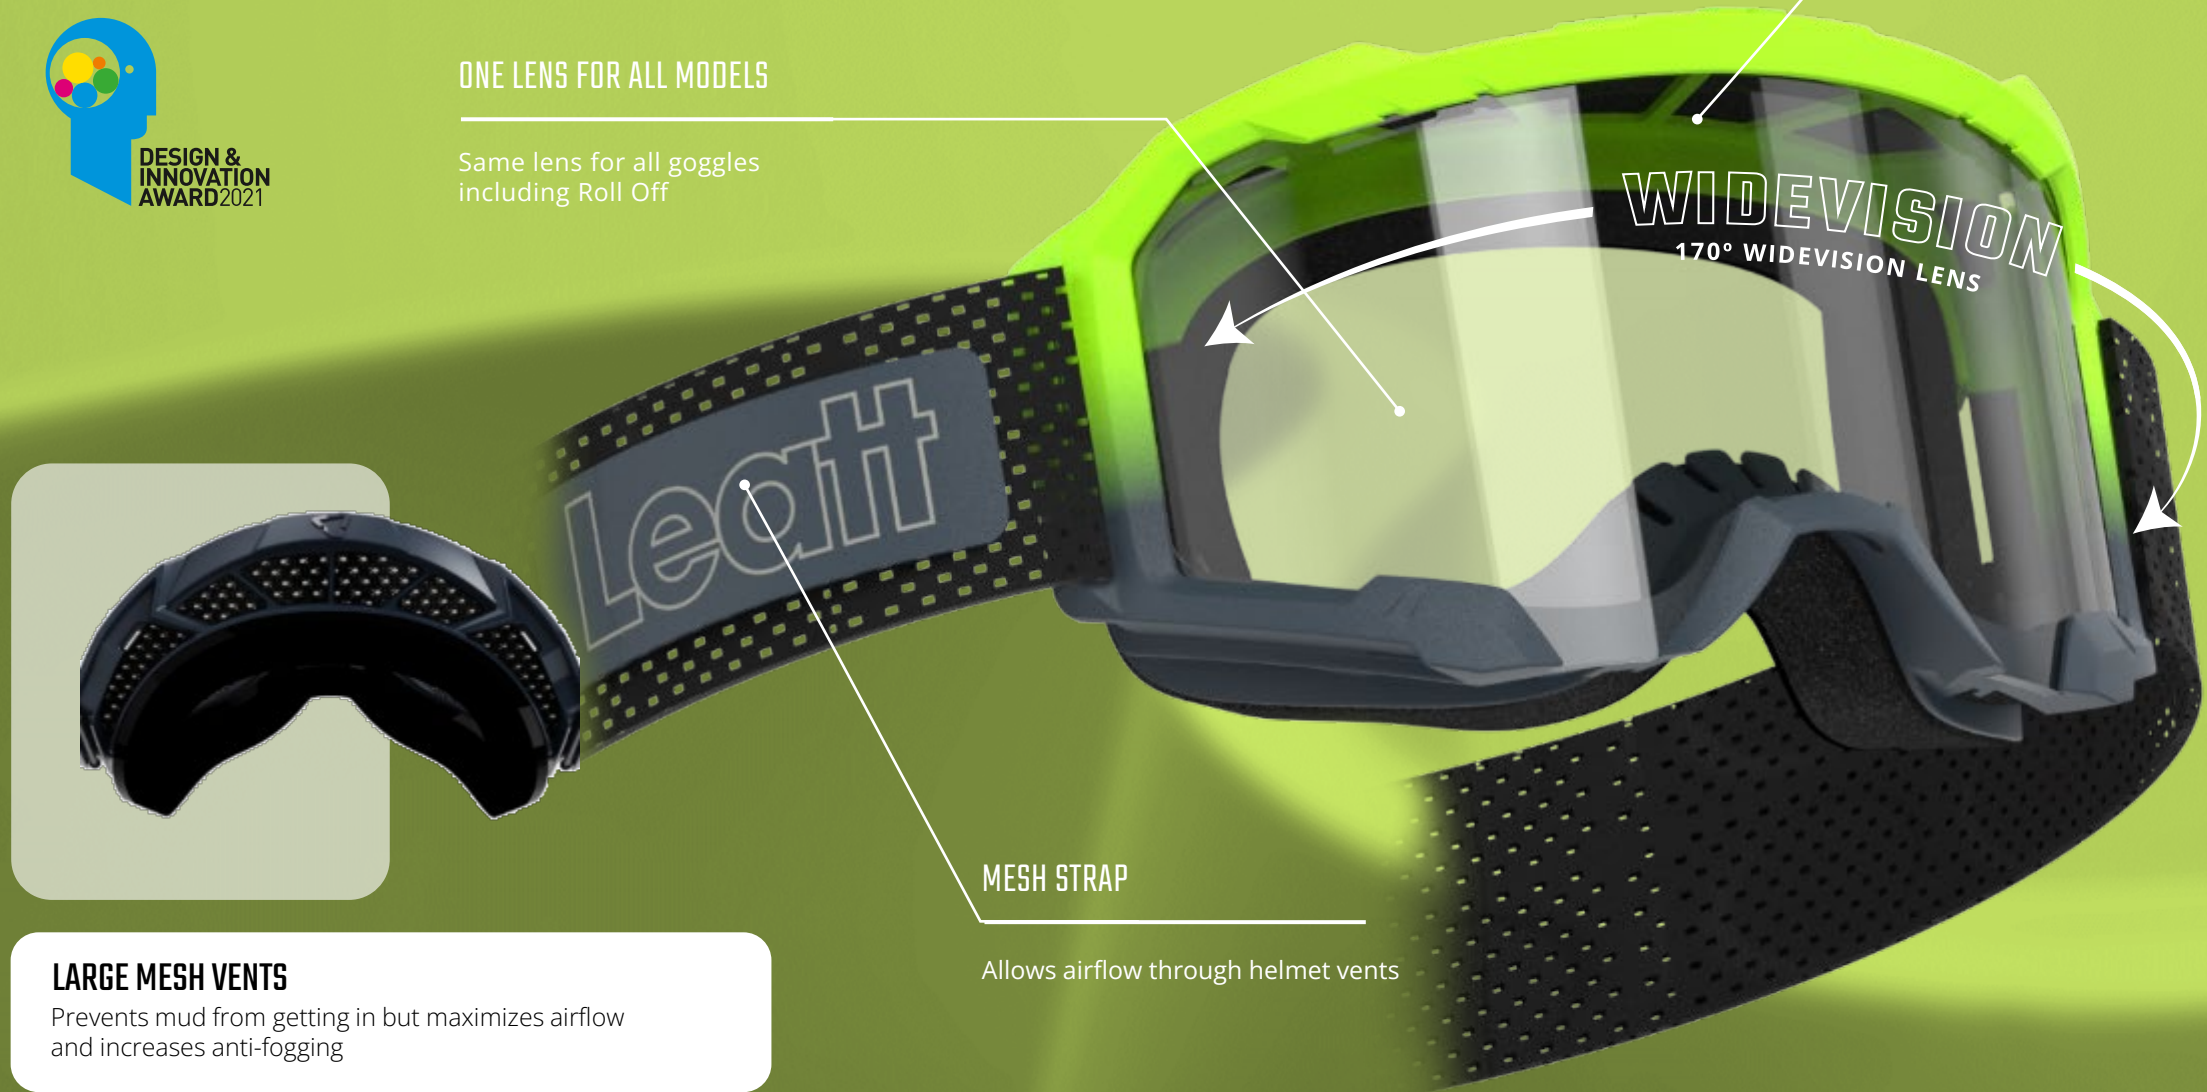

LARGE MESH VENTS

Prevents mud from getting in but maximizes airflow and increases anti-fogging

MESH STRAP

Allows airflow through helmet vents

WIDEVISION
170° WIDEVISION LENS