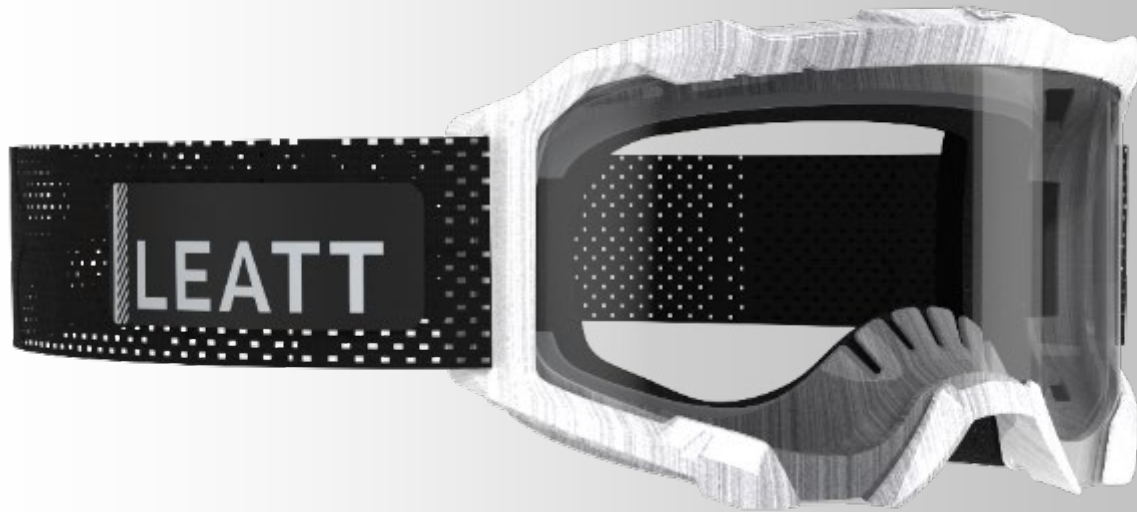

VELOCITY 4.0 MTB GOGGLE

BULLETPROOF WITH ANTI-FOG LENS

PART NO:

DESCRIPTION:

8024110200

Goggle Velocity 4.0 MTB Brushed Clear 83 VLT

- Ventilated MTB frame for maximum air flow
- Bulletproof 170° WideVision RideViz MTB Lens
- MaxiVent 40mm anti-slip mesh strap to prevent helmet vent blocking
- Permanent anti-fog function built into the lens
- Self-draining open lower frame design allows dirt to fall from lens
- OTG – Over-the-glasses fit
- Dual-layer, anti-sweat face foam
- Bulletproof lens tested to:
  - ANSI Z87.1-2015
  - Military Ballistic Impact Standard (MIL-DTL-43511D)
  - Complies with PPE Directive (EU) 2016/425

24 CARRY OVER

x x x