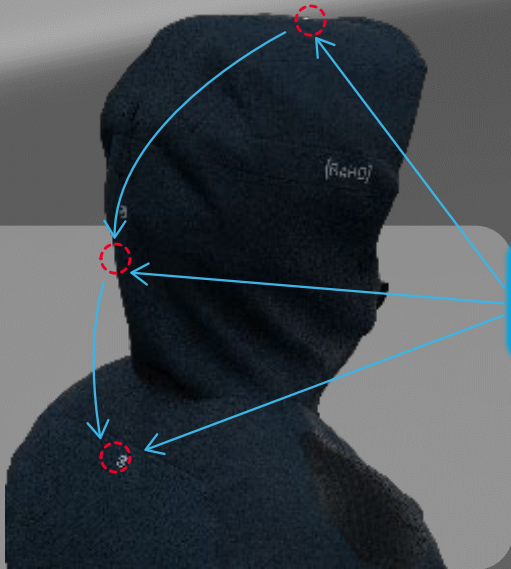

2025 MTB WOMEN'S
HYDRADRI

HYDRADRI 2.0 WOMEN'S JACKET TECHNOLOGY

PACKABLE, WATER-RESISTANT AND WINDPROOF PROTECTION

CLIMB VENT

Allows cycling with open jacket

SELF PACK POUCH
For easy storage

REGULAR FIT

MAGNETIC HOOD SYSTEM