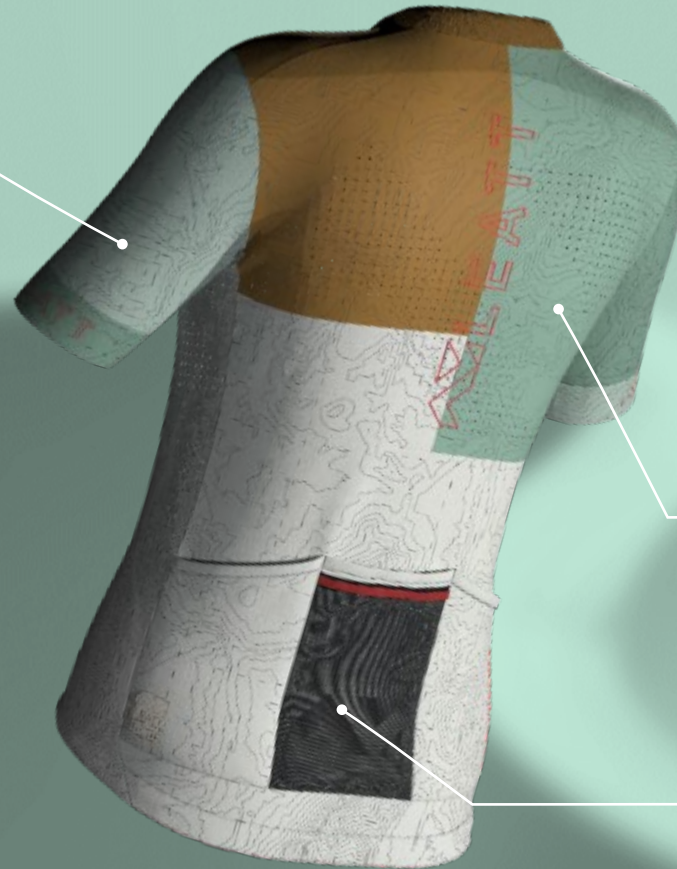

4 density of padding with Hybrid Cell System.
Central channel improving blood flow to legs and upper body

MESH FABRIC

IceYarn material made from recycled coffee grounds

With cooling effect.

REFLECTIVE PRINT