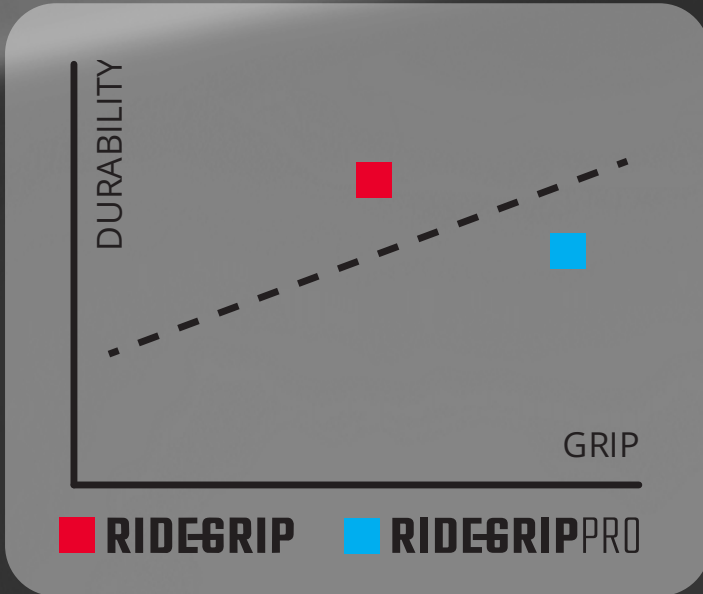

RIDEGRIP™ PRO

2025 MTB SKETCHBOOK

RIDEGRIP PRO

Has a 20% Softer compound compared to RideGrip

SOFTER RUBBER

Allows the shoe to flex and grip the entire pedal platform

OPTIMAL BALANCE

Grip vs Abrasion resistance.

GRIP & DURABILITY RATIO