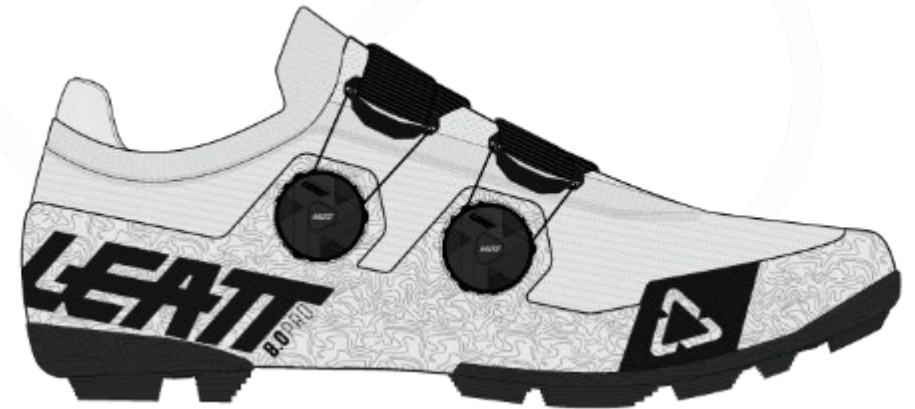

MTB RACE PROCLIP 8.0 SHOE

NEW 25
PRODUCT

HIGH END XC & GRAVEL RACE SHOE FOR A PERFECT FIT & PERFORMANCE

× × ×

PART NO: DESCRIPTION:

3025106100	Shoe ProClip 8.0 Race #US6/UK5.5/EU38.5/CM24 Black
3025106101	Shoe ProClip 8.0 Race #US7/UK6.5/EU40/CM25 Black
3025106102	Shoe ProClip 8.0 Race #US8/UK7.5/EU41.5/CM26 Black
3025106103	Shoe ProClip 8.0 Race #US8.5/UK8/EU42/CM26.5 Black
3025106104	Shoe ProClip 8.0 Race #US9/UK8.5/EU43/CM27 Black
3025106105	Shoe ProClip 8.0 Race #US9.5/UK9/EU43.5/CM27.5 Black
3025106106	Shoe ProClip 8.0 Race #US10/UK9.5/EU44/CM28 Black
3025106107	Shoe ProClip 8.0 Race #US10.5/UK10/EU44.5/CM28.5 Black
3025106108	Shoe ProClip 8.0 Race #US11/UK10.5/EU45.5/CM29 Black
3025106109	Shoe ProClip 8.0 Race #US11.5/UK11/EU46/CM29.5 Black
3025106110	Shoe ProClip 8.0 Race #US12/UK11.5/EU47/CM30 Black
3025106111	Shoe ProClip 8.0 Race #US13/UK12.5/EU48.5/CM31 Black

PART NO: DESCRIPTION:

3025106120	Shoe ProClip 8.0 Race #US6/UK5.5/EU38.5/CM24 White
3025106121	Shoe ProClip 8.0 Race #US7/UK6.5/EU40/CM25 White
3025106122	Shoe ProClip 8.0 Race #US8/UK7.5/EU41.5/CM26 White
3025106123	Shoe ProClip 8.0 Race #US8.5/UK8/EU42/CM26.5 White
3025106124	Shoe ProClip 8.0 Race #US9/UK8.5/EU43/CM27 White
3025106125	Shoe ProClip 8.0 Race #US9.5/UK9/EU43.5/CM27.5 White
3025106126	Shoe ProClip 8.0 Race #US10/UK9.5/EU44/CM28 White
3025106127	Shoe ProClip 8.0 Race #US10.5/UK10/EU44.5/CM28.5 White
3025106128	Shoe ProClip 8.0 Race #US11/UK10.5/EU45.5/CM29 White
3025106129	Shoe ProClip 8.0 Race #US11.5/UK11/EU46/CM29.5 White
3025106130	Shoe ProClip 8.0 Race #US12/UK11.5/EU47/CM30 White
3025106131	Shoe ProClip 8.0 Race #US13/UK12.5/EU48.5/CM31 White