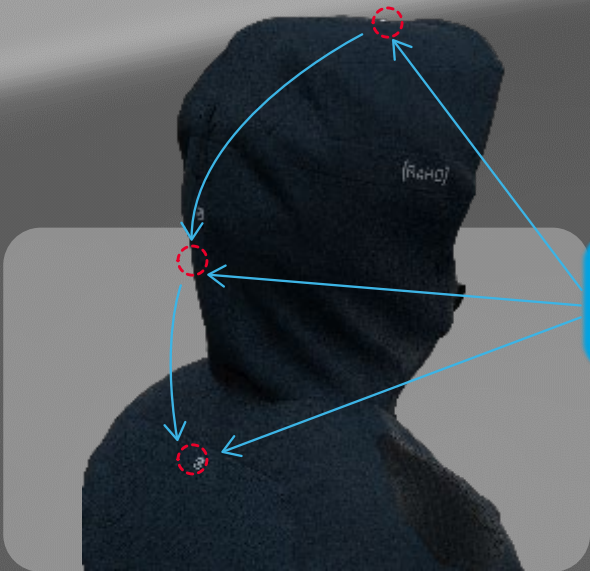

HYDRADRI 2.0 JACKET TECHNOLOGY

LIGHTWEIGHT, WATER-RESISTANT AND WINDPROOF

CLIMB VENT

Allows cycling with open jacket

SELF PACK POUCH
For easy storage

REGULAR FIT

MAGNETIC HOOD SYSTEM

Over the helmet magnetic fit with stealth adjustment and 4-way storm proof collar system