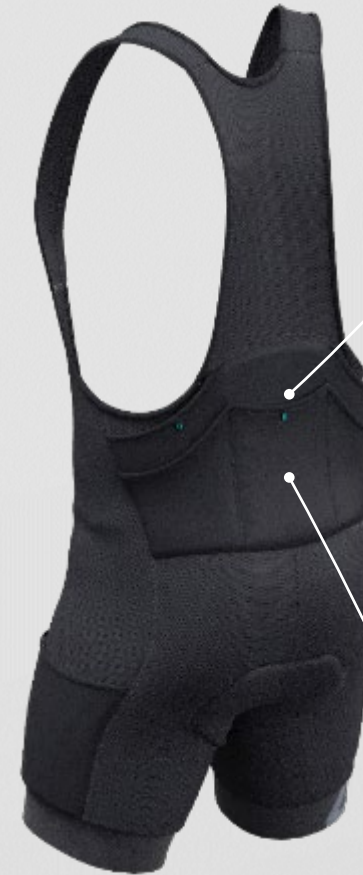

ITALIAN CHAMOIS

Italian Elastic Interface Chamois for all day intensive enduro riding

FAST DRY

1 CARGO POCKET

For use with Hydrapack Horizontal Bladder

3 CARGO POCKET

with silicone gripper.

MTB 4.0 BIB LINER