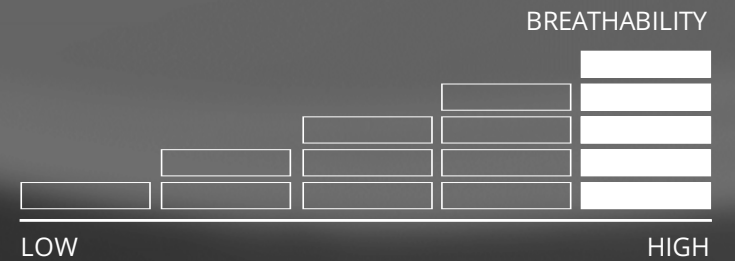

HYDRADRI
MAX 30K/30K

30.000MM/30.000G/M2

3-LAYER WATERPROOF & BREATHABLE FABRIC

For storm proof performance