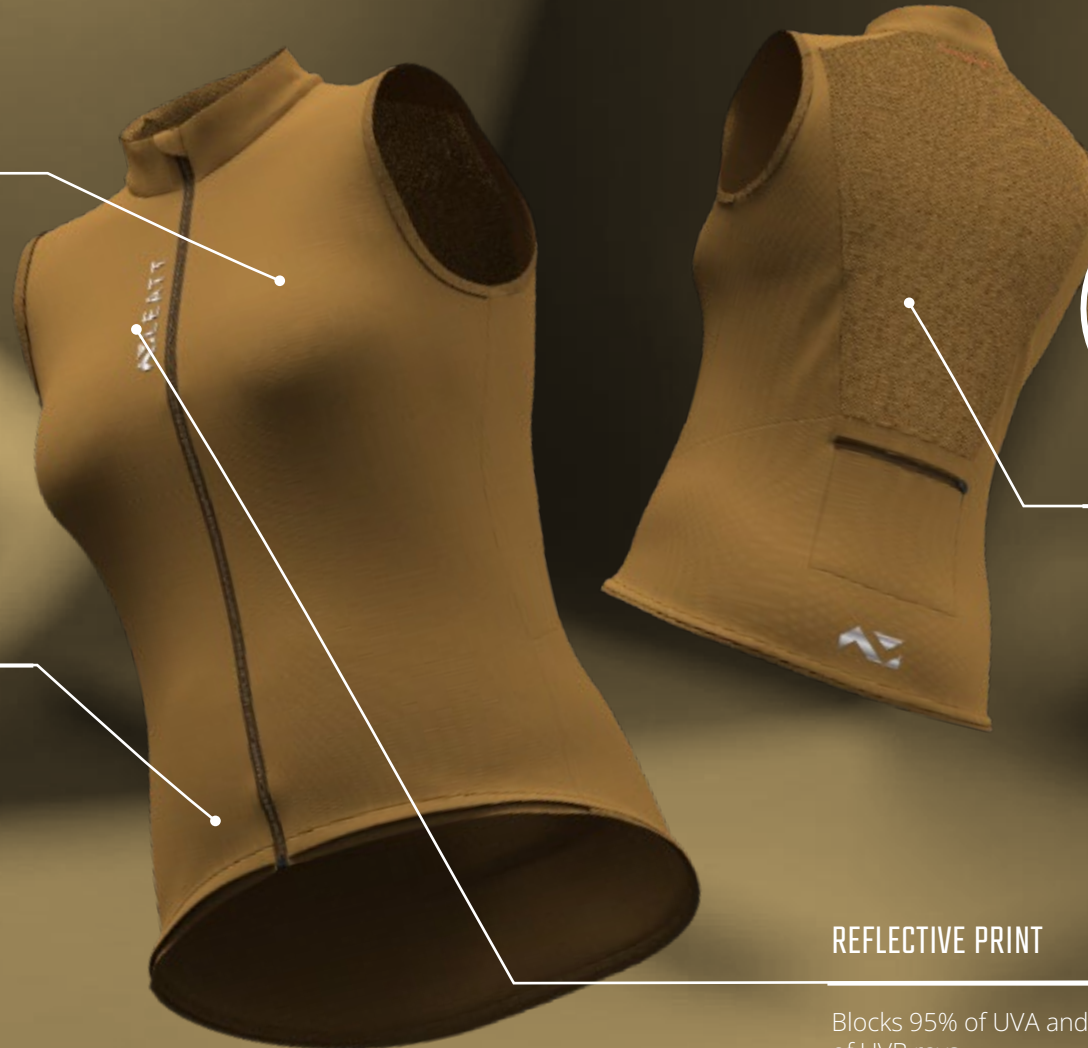

ENDURANCE WOMEN'S 2.0 VEST TECHNOLOGY

SUPER LIGHTWEIGHT PACKABLE WINDPROOF VEST

RESISTANCE COATED

Dirt, water, stain resistant coated

WINDPROOF CONSTRUCTION

KNITTED MESH

Knitted mesh panels at back for targeted ventilation

REFLECTIVE PRINT

Blocks 95% of UVA and 98% of UVB rays.