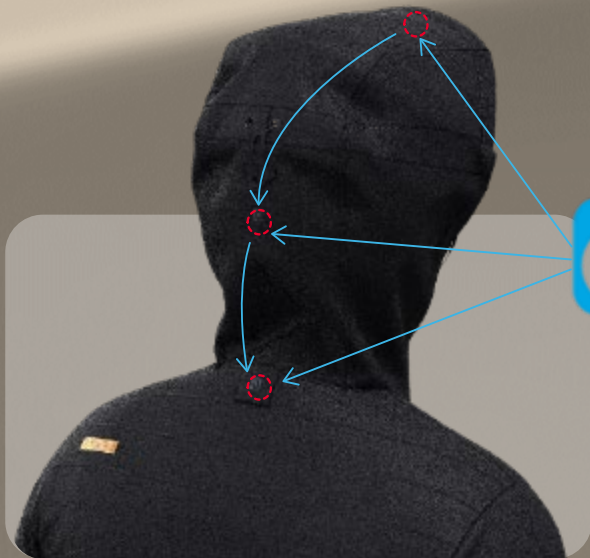

COMPACT PUFFER JACKET FOR CASUAL WEAR AND TRAIL MTB RIDING

RIDE ADAPTIVE HOOD

With over the helmet fit and stealth adjustment

MAGNETIC HOOD SYSTEM

Hood and helmet magnets keep hood in place

WATER RESISTANT & BREATHABLE