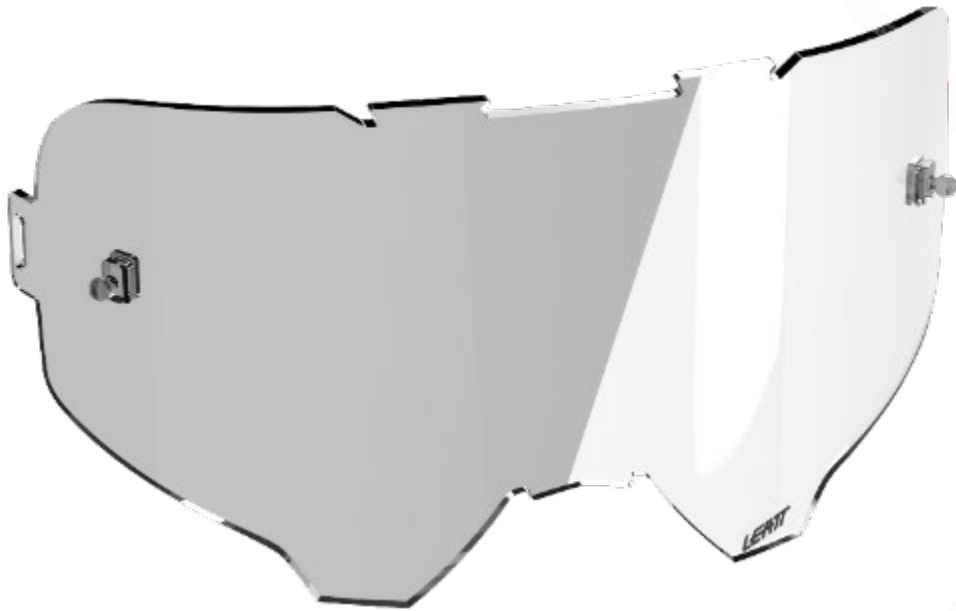

VELOCITY PHOTOCHROMIC LENSES

NEW 25
PRODUCT

PHOTOCHROMIC ADAPTIVE, BULLETPROOF, ANTI-FOG,
AND TEAR-OFF/ROLL-OFF READY

x x x

PART NO: **DESCRIPTION:**

8025200700   Lens Velocity Photochromic Clear Adaptive 37-87 VLT

PART NO: **DESCRIPTION:**

8025200710   Lens Velocity Photochromic Light Grey Adaptive 28-80 VLT