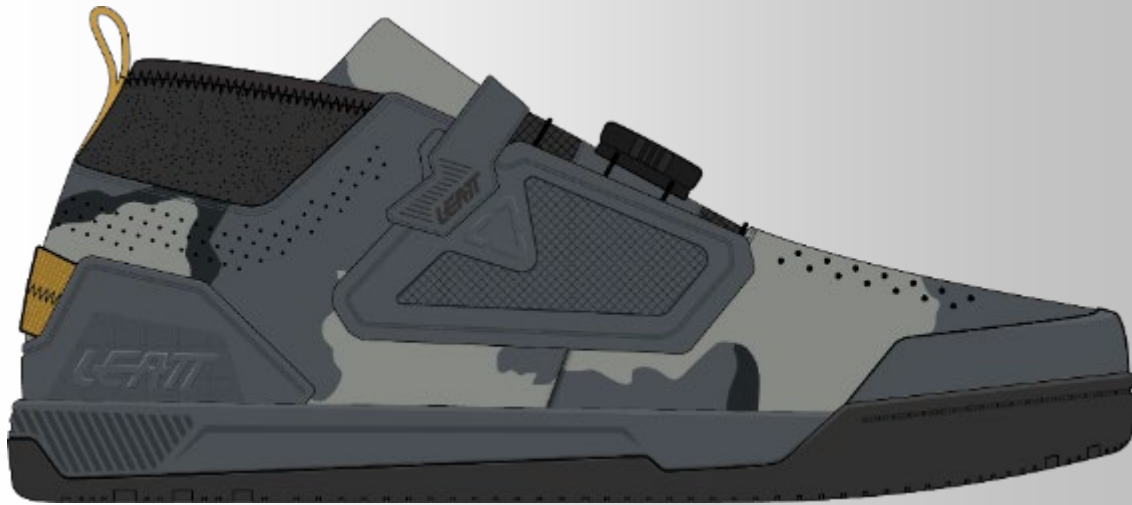

MTB PROFLAT 3.0 SHOES

RIDING SHOE FOR TOUGH CONDITIONS WITH
ATOP LACE SYSTEM

NEW 25
COLOR

- **MOZ cable lacing fit system located on top of the shoe**
  - Enables micro-adjustments for the perfect fit and comfort
  - Easy to use on and off the bike, even with gloves on
- **RideGrip™ PRO compound for improved pedal feel and control** x x x
  - Sticky Leatt Lab compound sole for ultimate bike control
  - Maximum tear, puncture and abrasion resistance
- **Improved WaffleGrip Pro pattern for improved grip with short pins**
  - Inverted WaffleGrip Pro pattern in pedal area for maximum pin grip
  - Heel and toe mud flow channels for grip in all-weather conditions
- **Durable synthetic leather shoe upper suitable for tough riding conditions:**
  - Tension straps for foot security and weather protection
  - Ventilation in the toe box and sides
- **Midsole:**
  - Anti-compression EVA midsole for comfort.
- **Insole:**
  - Active Carbon moisture wicking, quick dry, anti-bacteria, anti-odor material for comfort and hygiene
- **Protection:**
  - Stabilizing neoprene ankle collar
  - Molded stabilizing heel and rigid reinforced toe area
- **Lining:**
  - Active Carbon moisture wicking, quick dry, anti-bacteria, anti-odor material for comfort and hygiene
- **Size:** US 6-13, UK 5.5-12.5, EU 38.5-48.5, CM 24-31

RIDEGRIP™ PRO