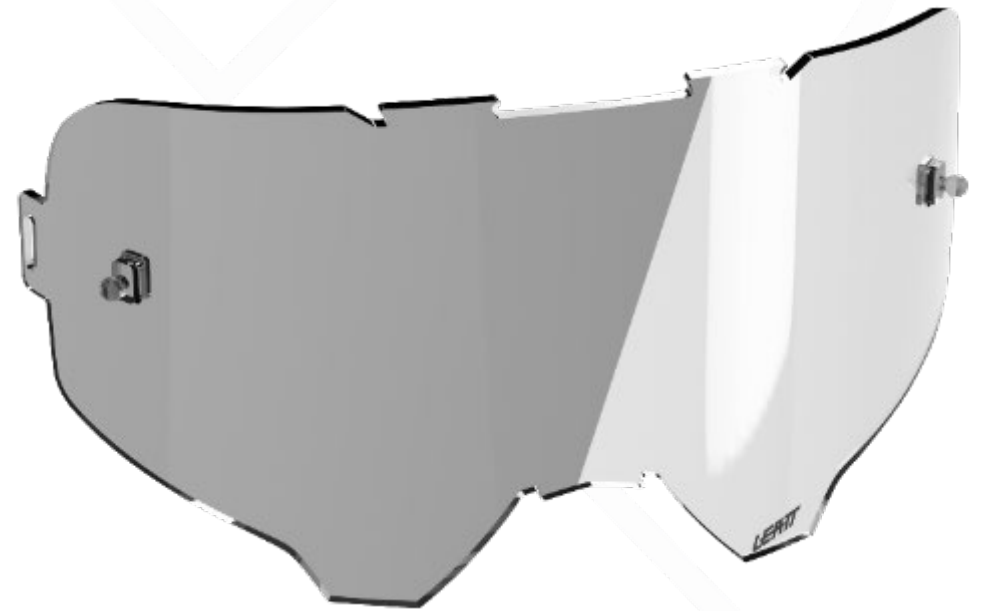

VELOCITY PHOTOCHROMIC LENSES

NEW 25
PRODUCT

PHOTOCHROMIC ADAPTIVE, BULLETPROOF, ANTI-FOG,
AND TEAR-OFF/ROLL-OFF READY

x x x

PART NO: **DESCRIPTION:**

8025200700   Lens Velocity Photochromic Clear Adaptive 37-87 VLT

PART NO: **DESCRIPTION:**

8025200710   Lens Velocity Photochromic Light Grey Adaptive 28-80 VLT