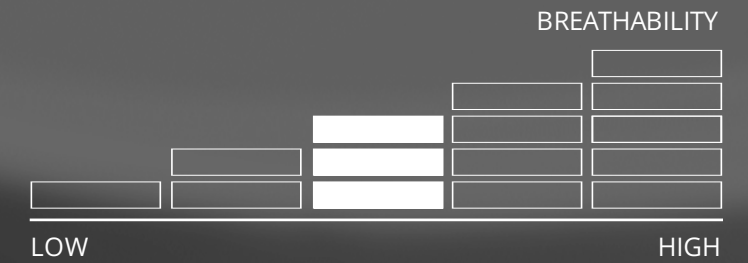

3-LAYER WATERPROOF & BREATHABLE FABRIC