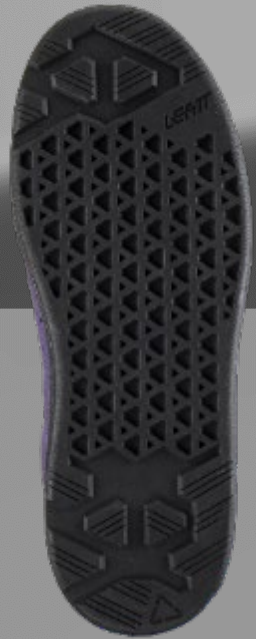

FLAT 2.0 JUNIOR TECHNOLOGY

JUNIOR PERFORMANCE FLAT PEDAL SHOE

DURABLE SYNTHETIC LEATHER UPPER

Ventilation in the toe box and sides

UNIQUE ELASTIC LACES

With Velcro closure for independent fitment without help from adults

RIDEGRIP™ COMPOUND

Delivers amazing traction for ultimate bike control

WAFFLEGrip PATTERN

Optimized WaffleGrip pattern in pedal area for maximum pin grip heel and toe mud flow channels for grip in all-weather conditions