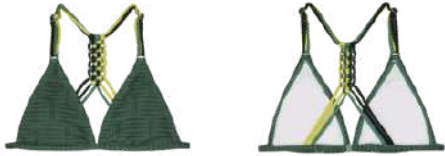

REGULAR FIT

663 VEGGIE GREEN

72951016

PRTFimke 25 JR triangle bikini

DELIVERY	02/01/2025
SIZES & FIT	140 - 176, Regular fit swimwear
QUALITY	88% recycled polyester, 12% elastane 190 gsm
LINING	100% polyester
FEATURES	Recycled Material, Triangle bikini top, Regular bikini bottom, Clip closure, Regular waist, Removable padding

341 SURFING BLUE

IMAGE NOT AVAILABLE

290 TRUE BLACK

724 SMOOTHIE PINK

555 JARDIN GREEN