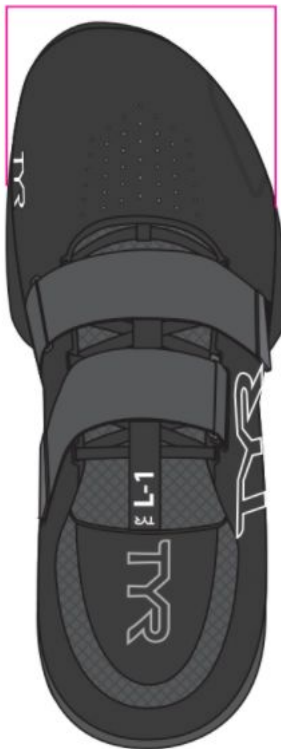

6-10% WIDER

TYR
L1