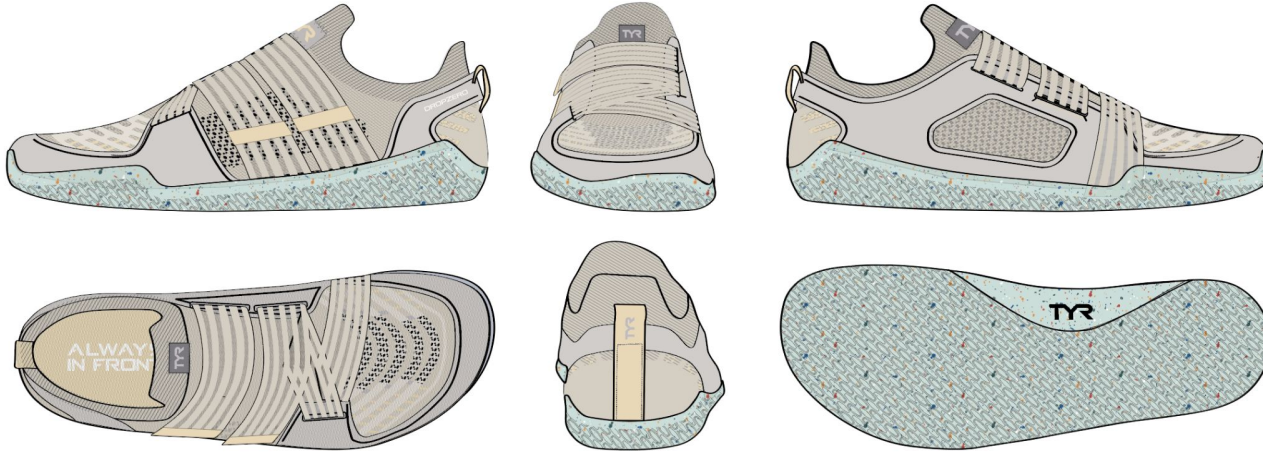

DROPZERO BAREFOOT TRAINER-STABILITY STRAP

MSRP: $150.00

1/1 DELIVERY

DZ1
260_BEIGE