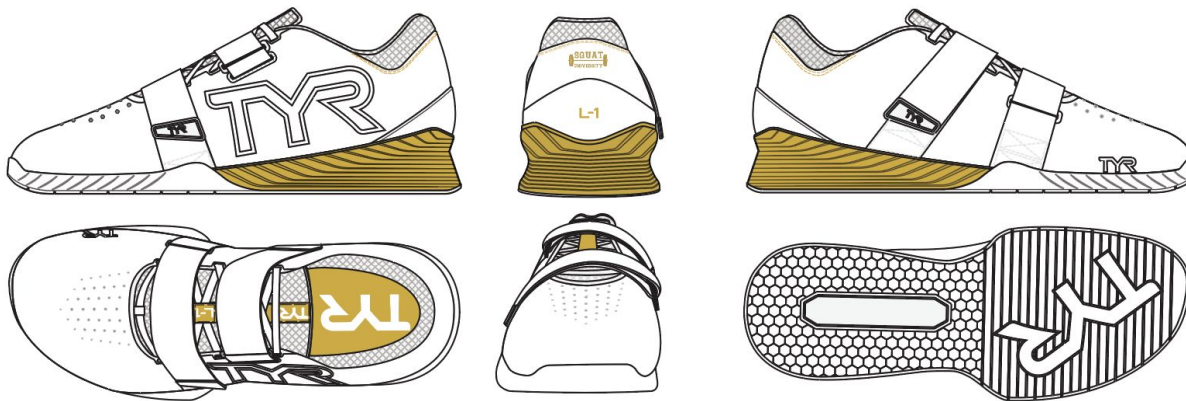

L1
132_WHITE/GOLD
CARRY OVER