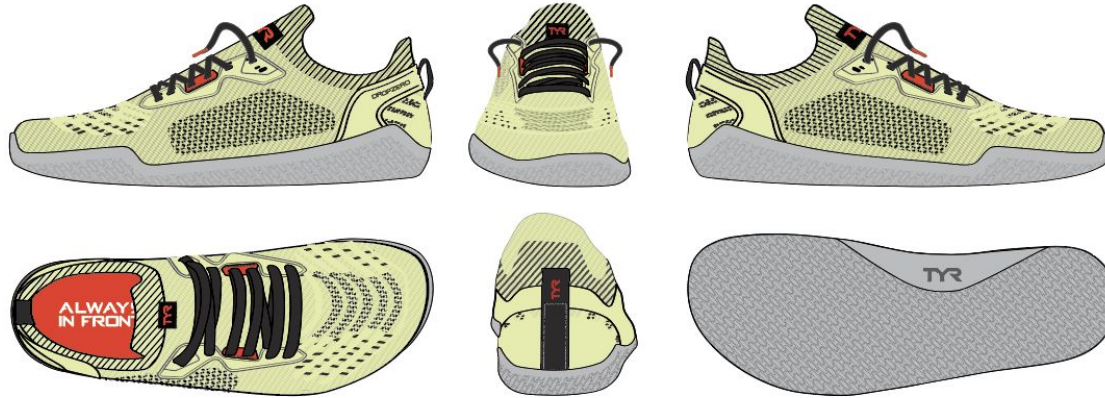

DROPZERO BAREFOOT TRAINER

MSRP: $150.00

2/1 DELIVERY

DZL1
335 LT LIME
CITRON