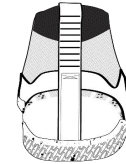

DZH1
108_WHT/BLK
CARRY OVER

* SHOE IS NOT 100% FINAL - ALL FEATURES ARE SUBJECT TO CHANGE

FOR INTERNAL USE ONLY | DO NOT DISTRIBUTE