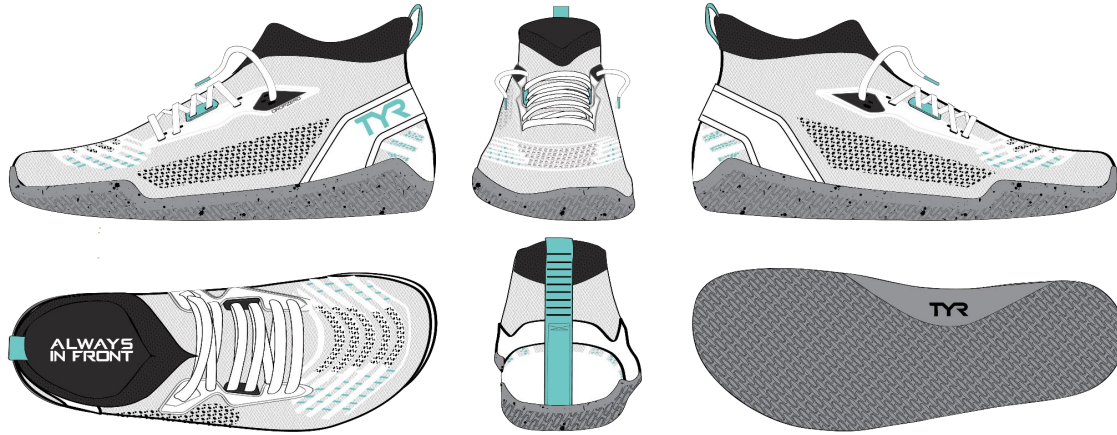

DROPZERO BAREFOOT TRAINER-HIGH

MSRP: $150.00

5/1 DELIVERY

DZH1
163_WHITE/TURQ

* SHOE IS NOT 100% FINAL - ALL FEATURES ARE SUBJECT TO CHANGE

FOR INTERNAL USE ONLY | DO NOT DISTRIBUTE