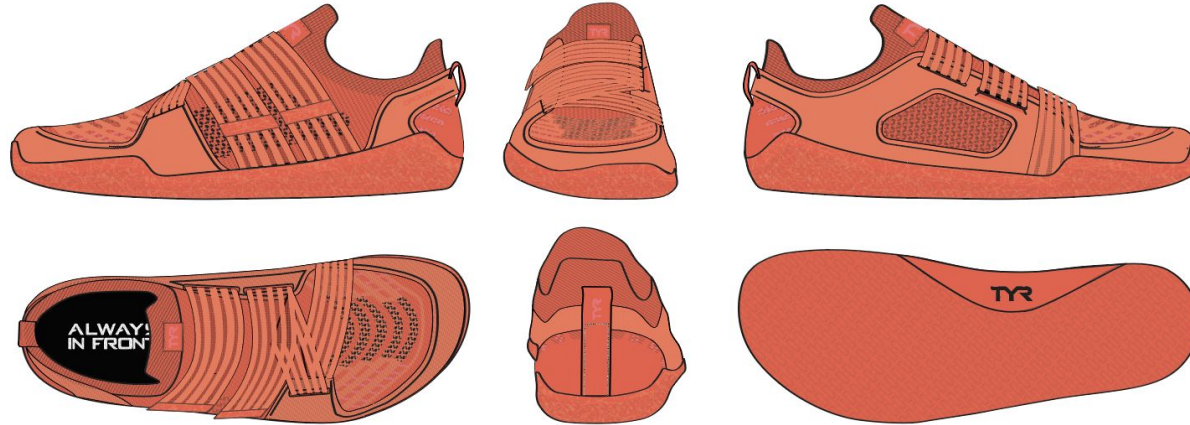

DROPZERO BAREFOOT TRAINER-STABILITY STRAP

MSRP: $150.00

5/1 DELIVERY