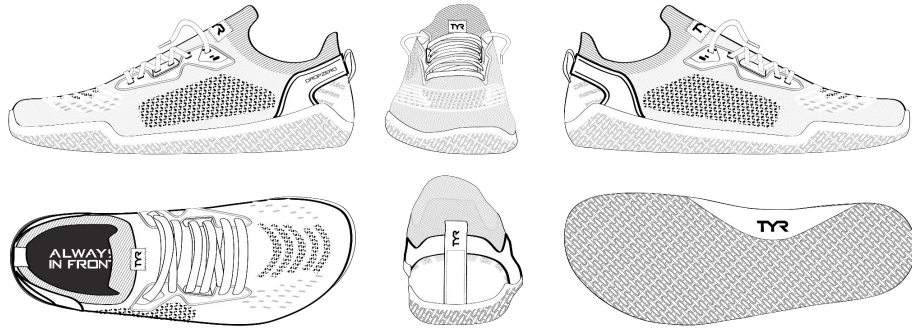

# DROPZERO BAREFOOT TRAINER

MSRP: \$150.00

CARRY OVER

DZL1  
100\_WHITE  
CARRY OVER

DZL1  
001\_BLACK  
CARRY OVER