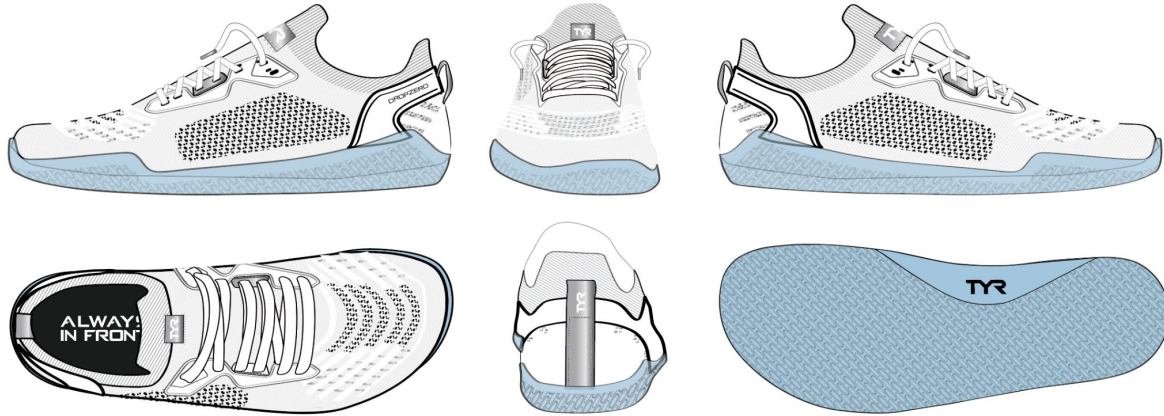

DROPZERO BAREFOOT TRAINER

MSRP: $150.00

1/1 DELIVERY

DZL1
134_WHT/LT BLUE