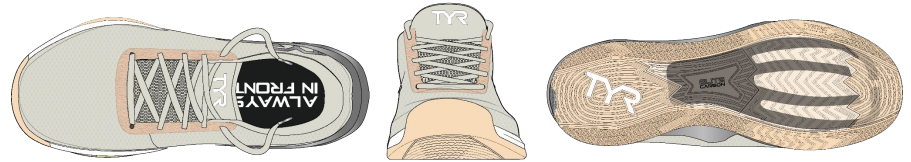

SS25 CXT-2 ELITE CARBON

MSRP: $220.00

4/1 DELIVERY

739_BLK/WHT/BLUE
GRADUATION

164_LUNAR METALLIC
LUNAR

MEN
CXT2EC

WOMEN
CXT2ECF

MEN
CXT2EC

WOMEN
CXT2ECF