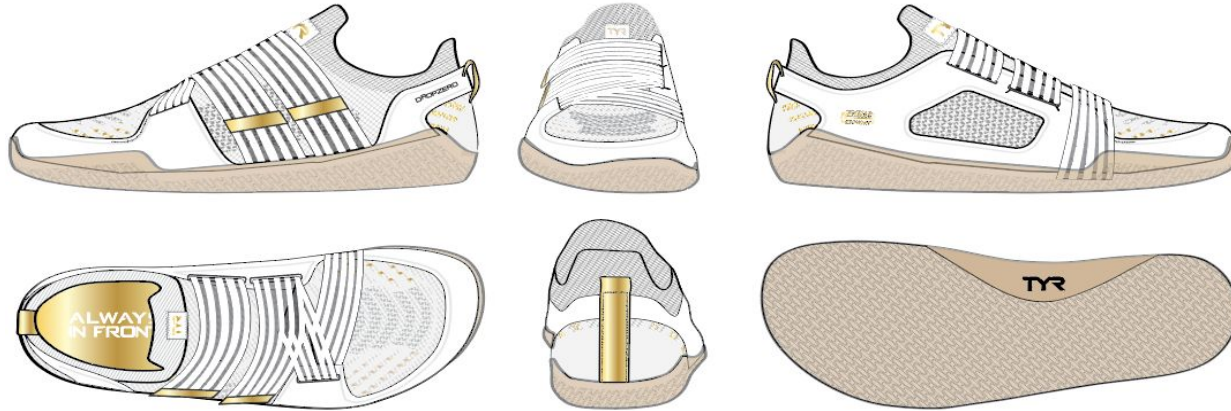

# DROPZERO BAREFOOT TRAINER-STABILITY STRAP

MSRP: \$150.00

CARRY OVER

DZ1  
001\_BLACK  
CARRY OVER

# DROPZERO BAREFOOT TRAINER-STABILITY STRAP

MSRP: \$160.00

CARRY OVER

DZ1  
132\_WHITE/GOLD  
CARRY OVER