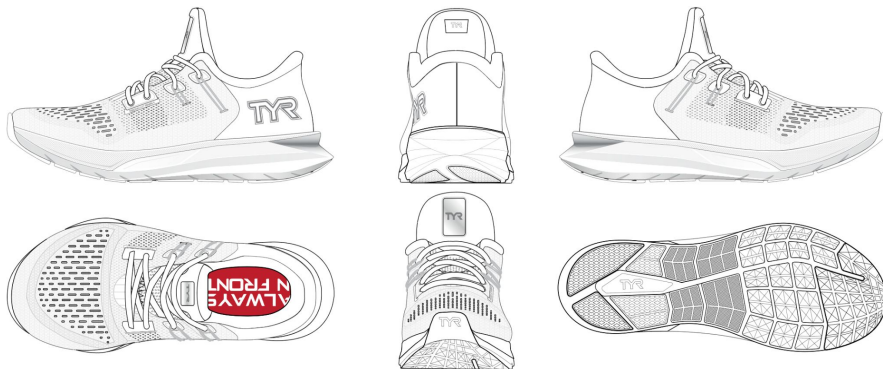

RNR1
100_WHITE
CARRY OVER