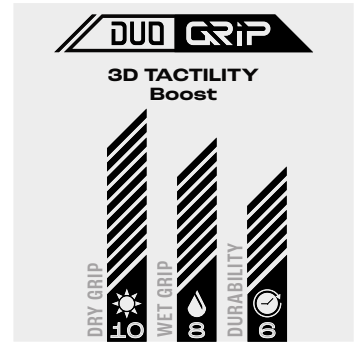

NEGATIVE CUT

The backhand and palm of the glove are negatively stitched with gussets and sidewalls. Besides offering a smooth look, this specific design guarantees a snug fit and enhances ball control, delivering a natural feel to the keeper's hand.

ADVANCED Advanced foams guarantee a very good grip suitable for competitive usage.

INTERMEDIATE Intermediate palm foams deliver a very reliable grip that stands up to intermediate levels.

RECREATIONAL Foams developed for recreational use that deliver very good performances in terms of durability.