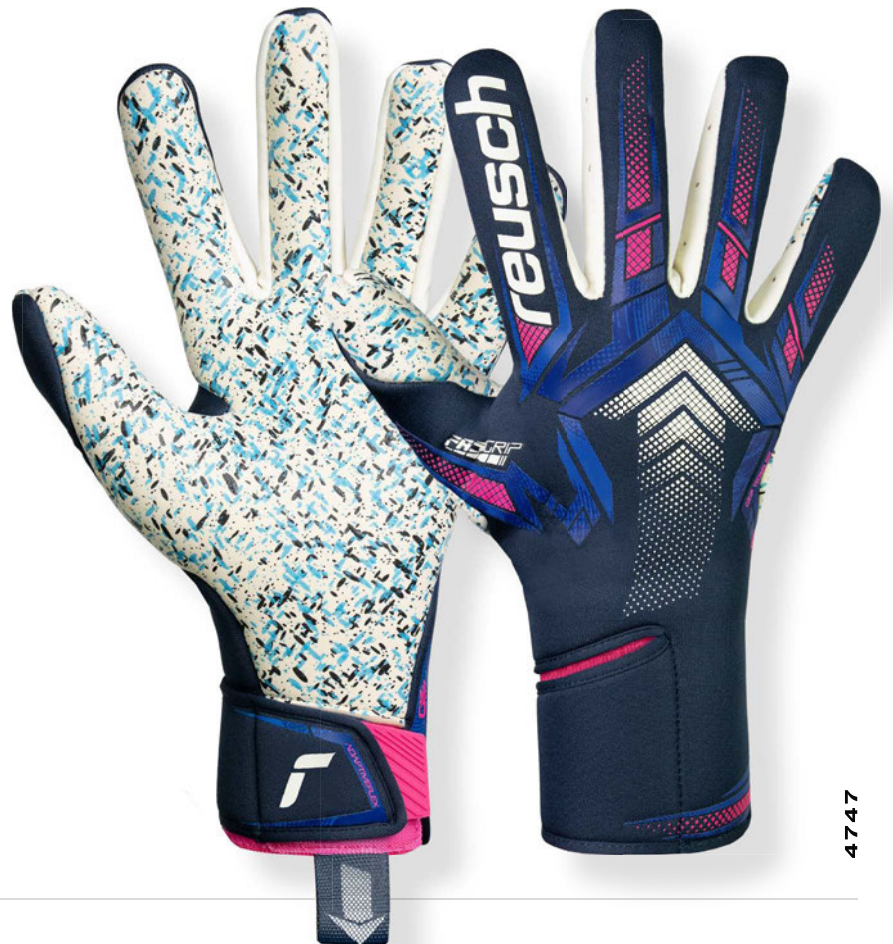

4747

Fastgrip Gold X **57 70 901**