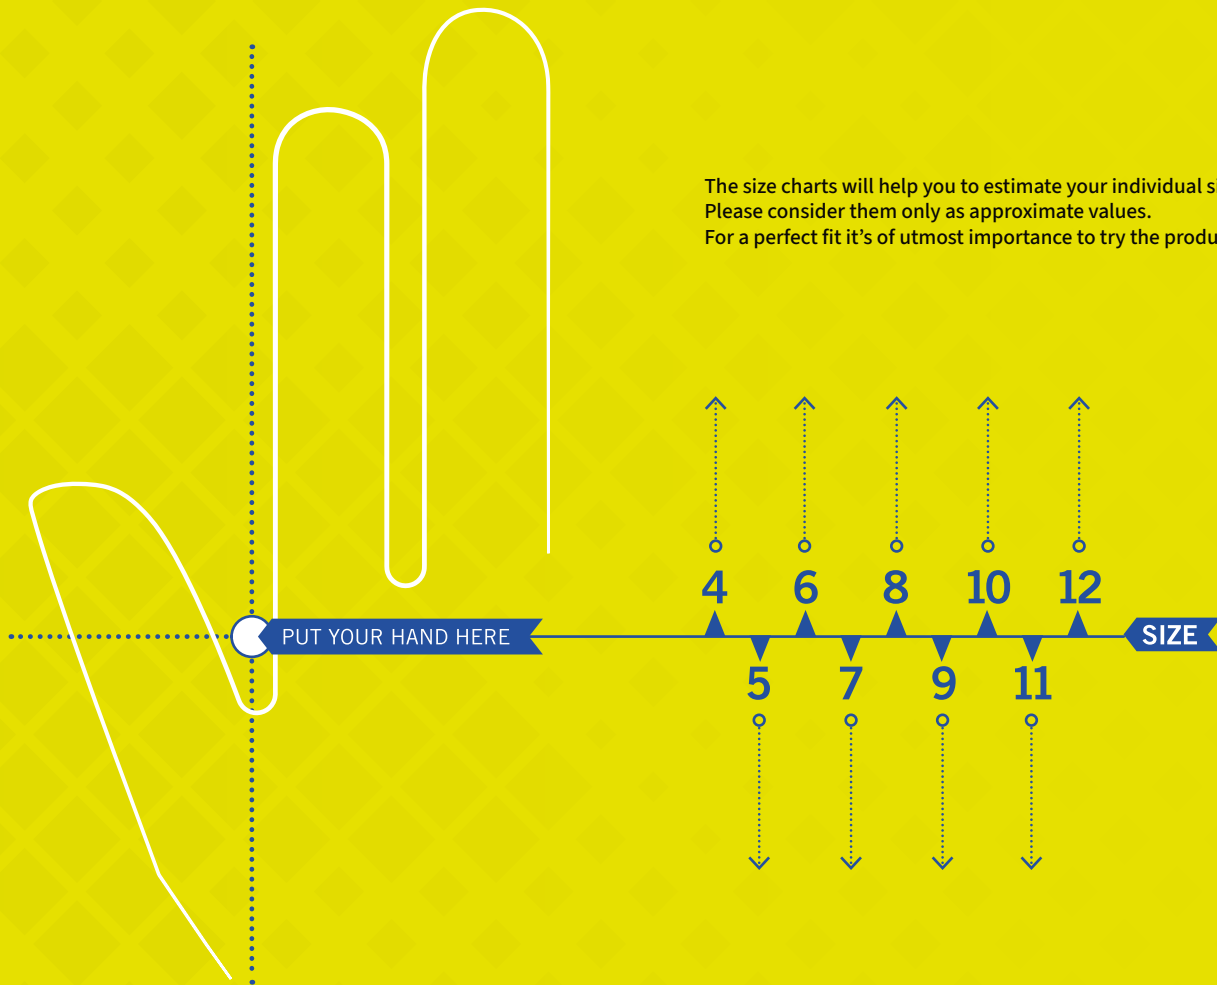

Size Chart

The size charts will help you to estimate your individual size. Please consider them only as approximate values. For a perfect fit it's of utmost importance to try the product on.

Gloves JUNIOR

AGE	SIZE
5 - 6	3,5
6 - 7	4
7 - 8	4,5
8 - 9	5
9 - 10	5,5
10 - 12	6
12 - 14	6,5
14 - 16	7

Attrakt Shin Guards

53 77 040 - 53 77 043 - 53 77 045

SIZE	DIMENSIONS	BODY HEIGHT (CM)
2XS	145 x 70	100 - 120
XS	160 x 80	120 - 140
S	185 x 90	140 - 160
M	205 x 100	160 - 175
L	230 x 110	175 - 185

Compact Shin Guards

55 77 040 - 55 77 047

SIZE	DIMENSIONS	BODY HEIGHT (CM)*
S	155 x 72 mm	<140cm
M	175 x 80 mm	140 - 160cm
L	192 x 89 mm	160 - 180cm
XL	206 x 96 mm	180 - 200cm

*Manufacturer's note on body height for optimal fit. The official CE marking on the care label may differ.

Apparel ADULT

EU	USA	BODY HEIGHT (CM)
XS / 40 - 42	XS	165
S / 44 - 46	S	170
M / 48 - 50	M	175
L / 52 - 54	L	180
XL / 56 - 58	XL	185
XXL / 60 - 62	2XL	190

Apparel JUNIOR

EU	USA	AGE	BODY HEIGHT (CM)
XXS / 135	Junior XXS	9	135
XS / 140	Junior XS	10	140
S / 145	Junior S	11	145
M / 150	Junior M	12	150
L / 155	Junior L	13	155
XL / 160	Junior XL	14	160

Protections

SIZE	BODY HEIGHT (CM)
3XS	80 - 98
2XS	98 - 116
XS	116 - 134
S	134 - 152
M	152 - 170
L	170 - 188
XL	188 - 206