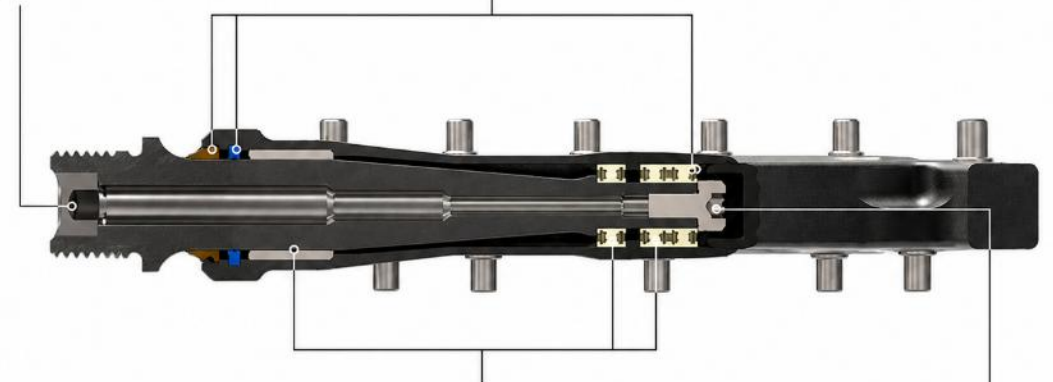

PEDAŁY

Pedały Gravity 4.0:

- **MATERIAŁ:**
  Kute i obrabiane CNC aluminium 6061-T6.
- **PLATFORMA I PRZYCZEPNOŚĆ:**
  Niskoprofilowa, duża platforma (114 x 105 mm) z efektywną wklęsłością do 7 mm dla maksymalnej przyczepności. Stalowe piny trakcyjne z podwójnym montażem (11 na stronę, M4) umożliwiają regulację przyczepności: wysokość 5,5 mm lub 4 mm. Montaż pinów od góry lub od dołu dla szybkiej wymiany i serwisowania.
- **OŚ I ŁOŻYSKA:**
  Lekka oś Cr-Mo, kuta i obrabiana CNC. System czterech łożysk z trzema zewnętrznymi łożyskami kasetowymi oraz samosmarującą tuleją wewnętrzną. System wielouszczelnienia (wewnętrzny + zewnętrzny). Możliwość pełnego demontażu pedałów przy użyciu standardowego klucza imbusowego, co ułatwia serwis.
- **PRZEZNACZENIE:**
  Testowane i certyfikowane zgodnie ze standardem EPAC Gravity Category 5. Przeznaczone do rowerów E-Bike, Downhill, Enduro, All-Mountain oraz Trail.

Nowa, lekka, kuta i obrabiana CNC oś Cr-Mo

System wielouszczelnienia (wewnętrzny + zewnętrzny)

System czterech łożysk

z potrójnymi zewnętrznymi łożyskami kasetowymi oraz samosmarującą tuleją wewnętrzną

Pełny demontaż przy użyciu standardowego klucza imbusowego, ułatwiający serwis

Nowe stalowe piny trakcyjne z podwójnym montażem (11 na stronę, M4) umożliwiają regulację przyczepności:

/ wybór wysokości pinu 5,5 mm lub 4 mm
/ im wyższy pin, tym większa przyczepność